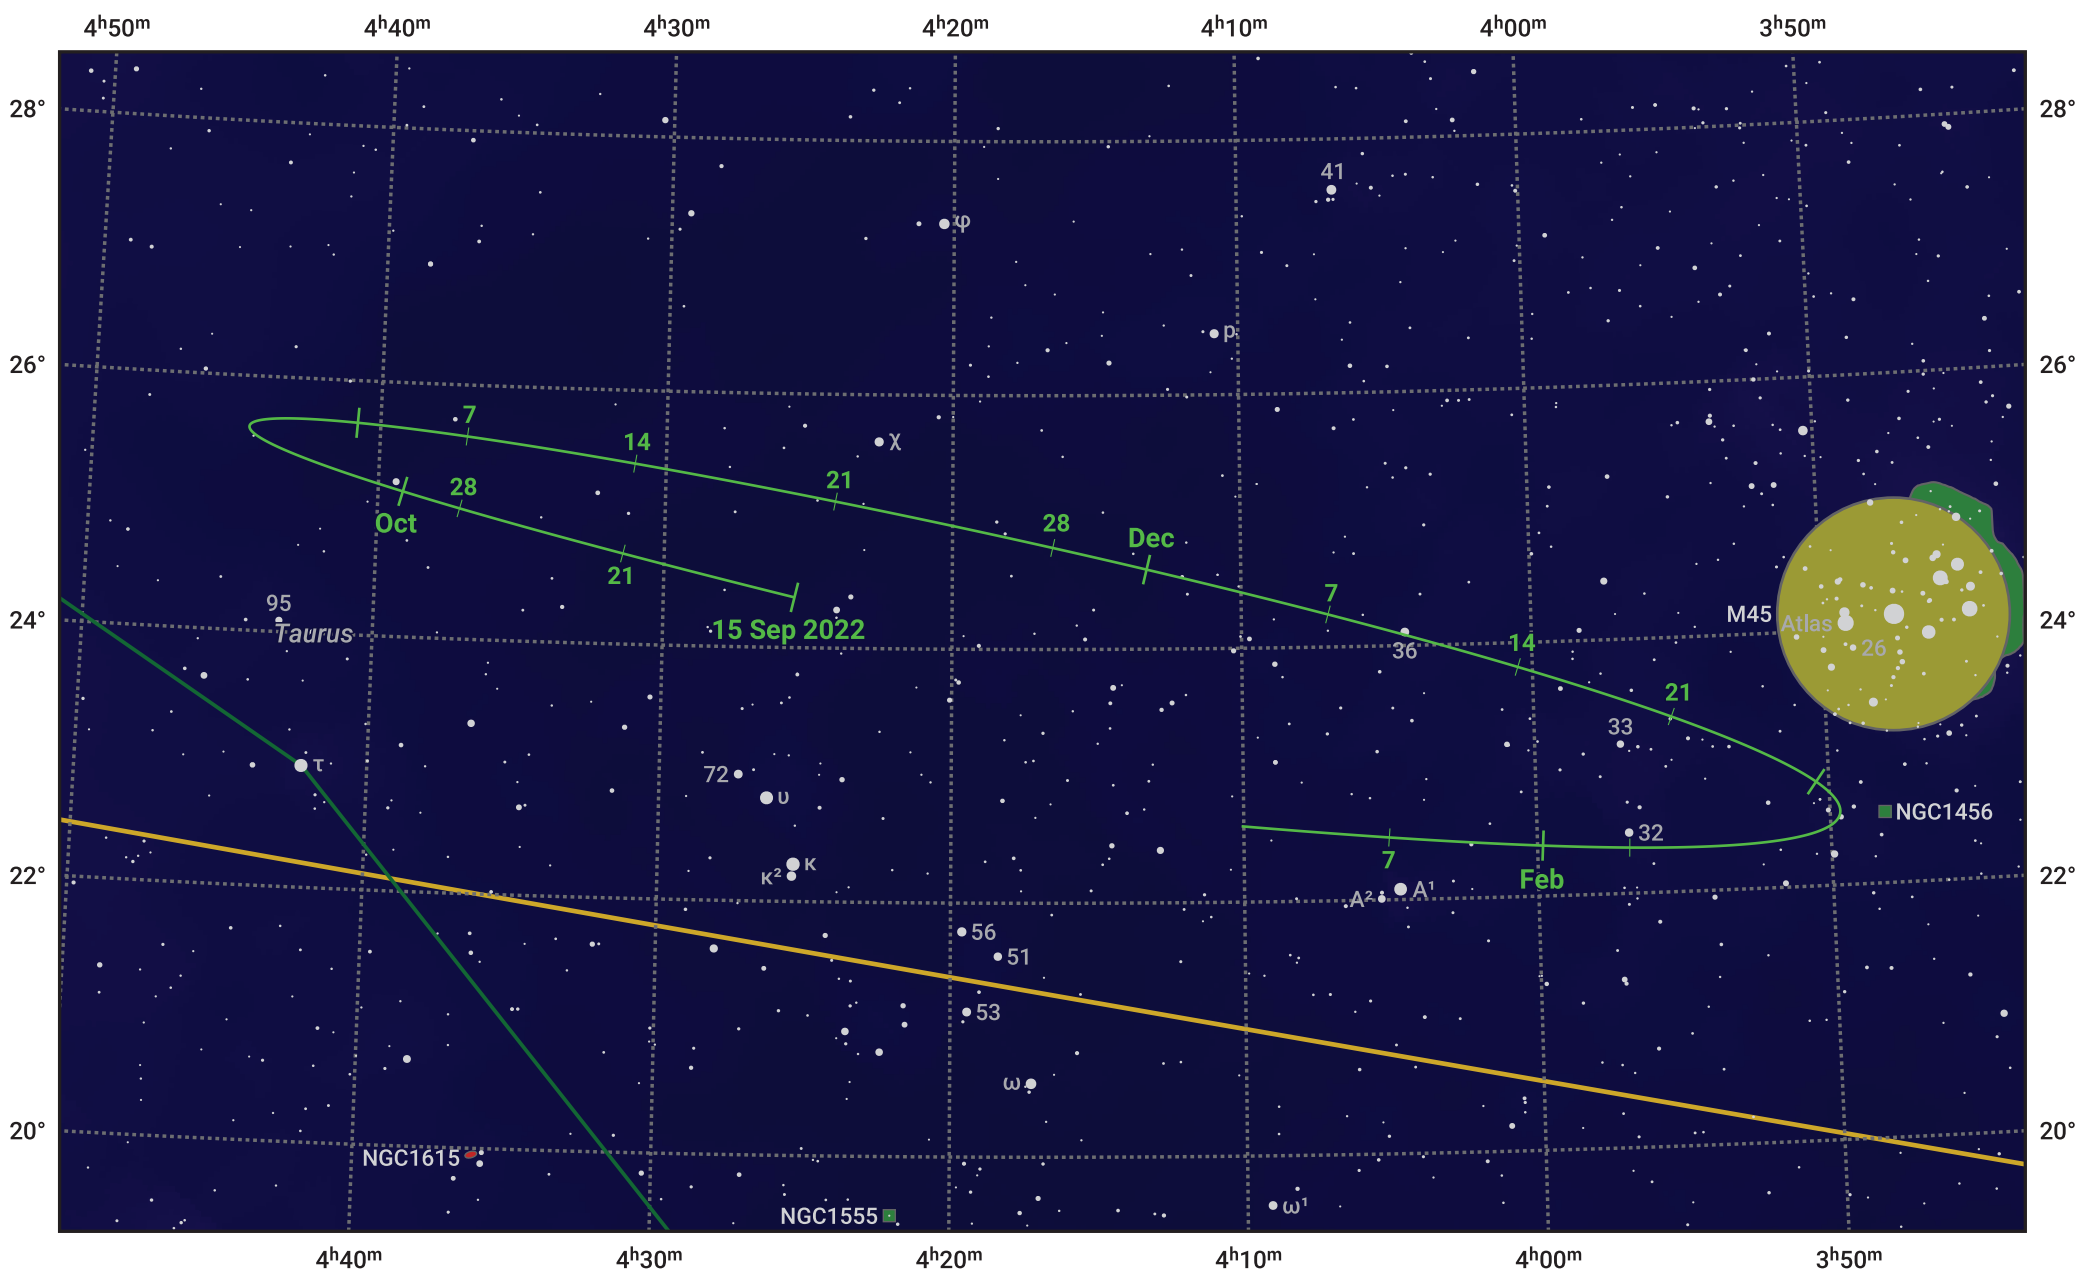

The path of Asteroid 30 Urania around opposition on 29 Nov 2022

© Dominic Ford 2011–2024. Date markers placed at midnight UTC. Downloaded from <https://in-the-sky.org>

Magnitude scale: 10.0 9.0 8.0 7.0 6.0 5.0 4.0 3.0 2.0

- Ecliptic Plane
- Galaxy
- Bright nebula
- Open cluster
- Globular cluster

Date	Mag	Phase
2022 Oct 1	11.1	95%
2022 Nov 1	10.4	98%
2022 Dec 1	9.7	100%
2023 Jan 1	10.7	98%
2023 Jan 31	11.4	95%
2023 Feb 1	11.4	95%