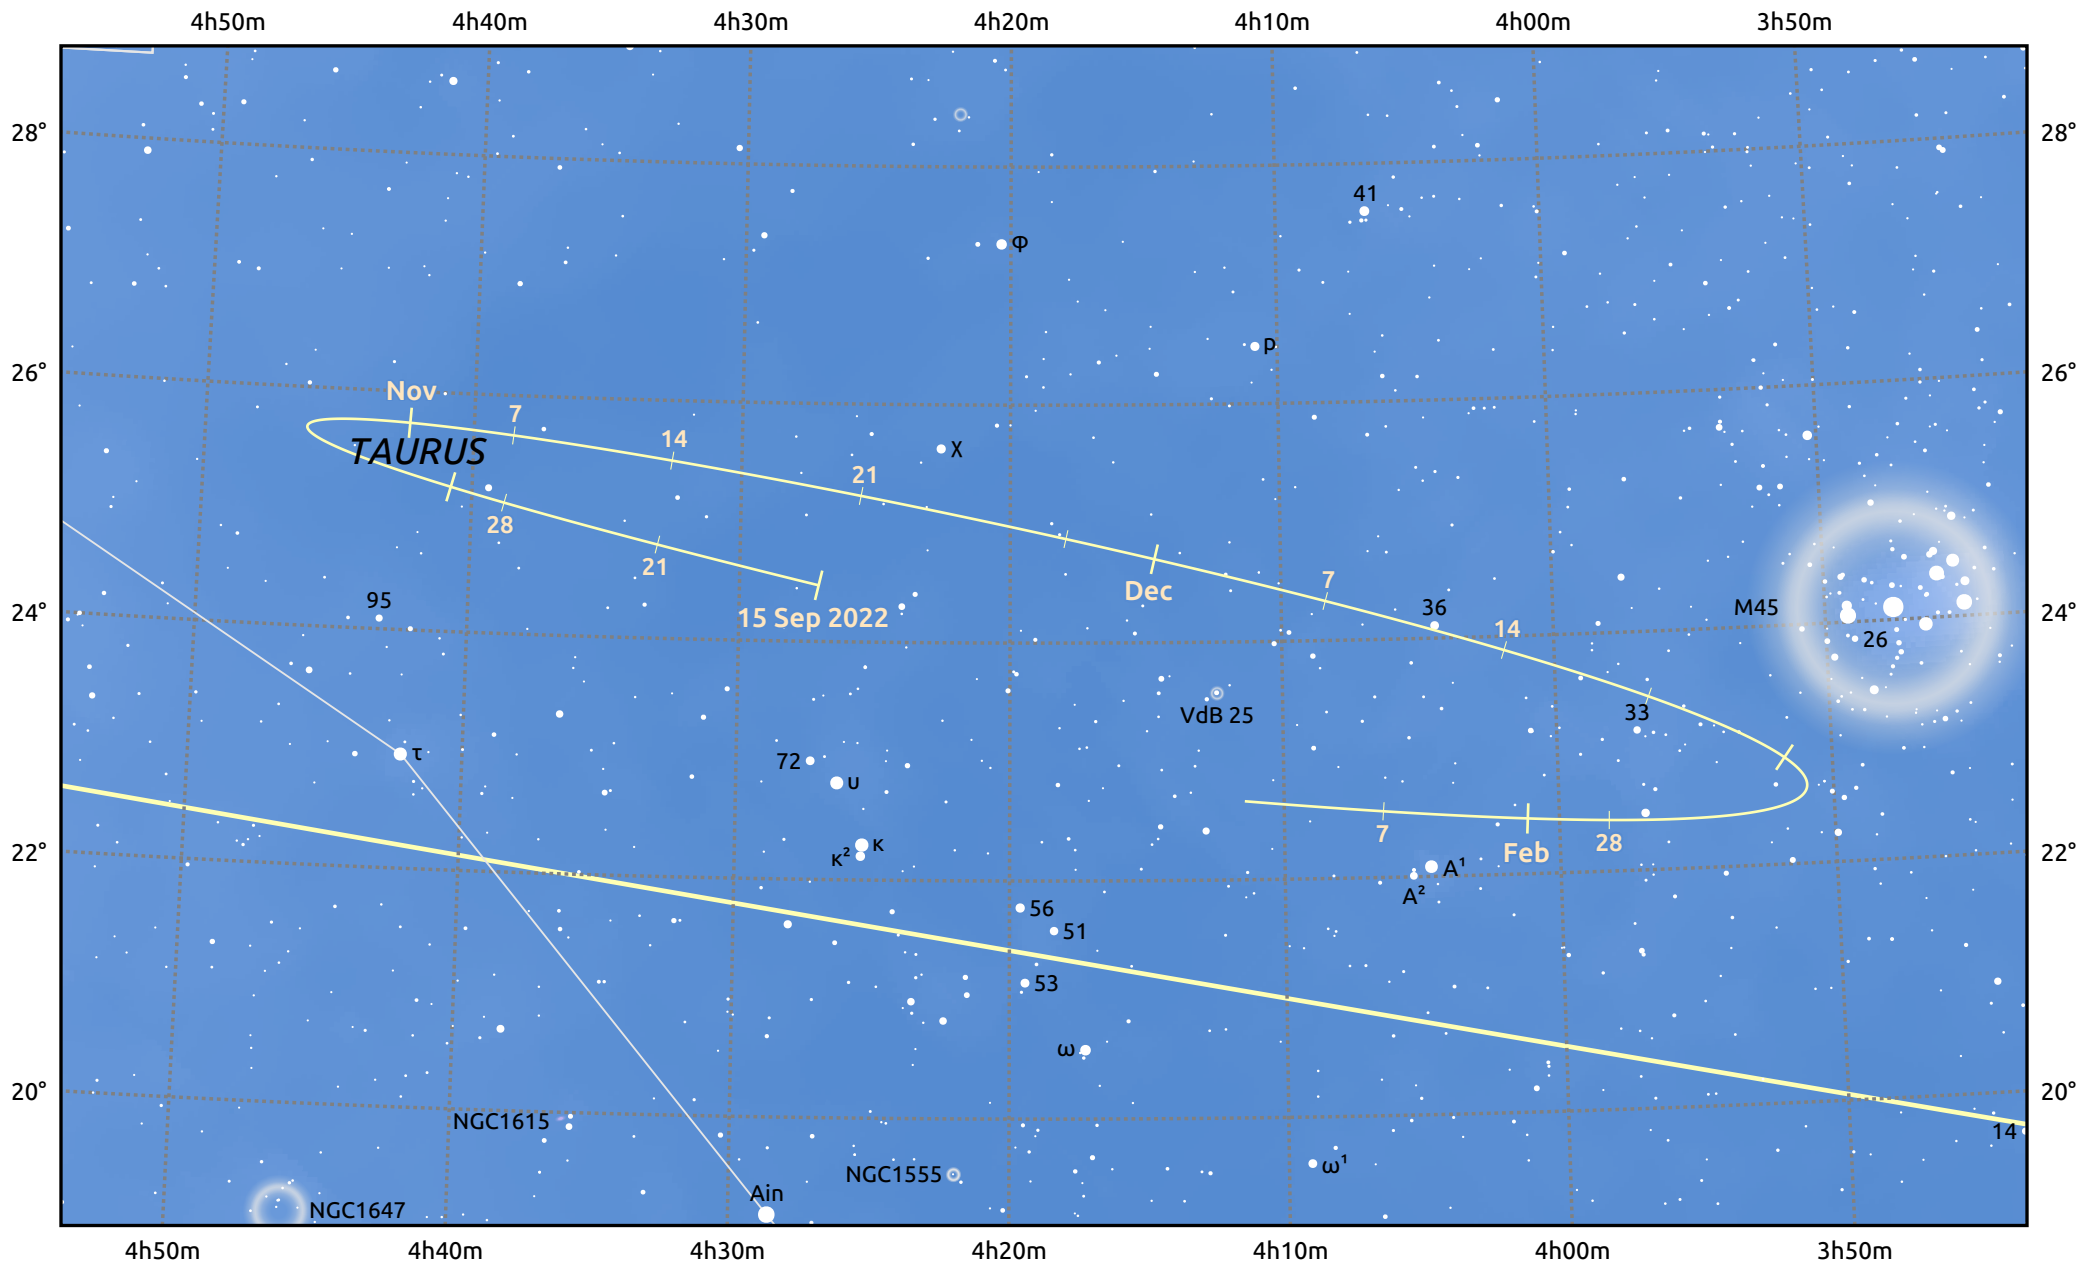

The path of Asteroid 30 Urania around opposition on 29 Nov 2022

© Dominic Ford 2011–2025. Date markers placed at midnight UTC. Downloaded from <https://in-the-sky.org>

Magnitude scale: · 10.0 · 9.0 · 8.0 · 7.0 · 6.0 · 5.0 · 4.0 · 3.0 · 2.0

— Ecliptic Plane

Galaxy Bright nebula Open cluster Globular cluster Planetary nebula

Date	Mag	Phase
2022 Oct 1	11.1	95%
2022 Nov 1	10.4	98%
2022 Dec 1	9.7	100%
2023 Jan 1	10.7	98%
2023 Jan 30	11.4	95%
2023 Feb 1	11.5	95%