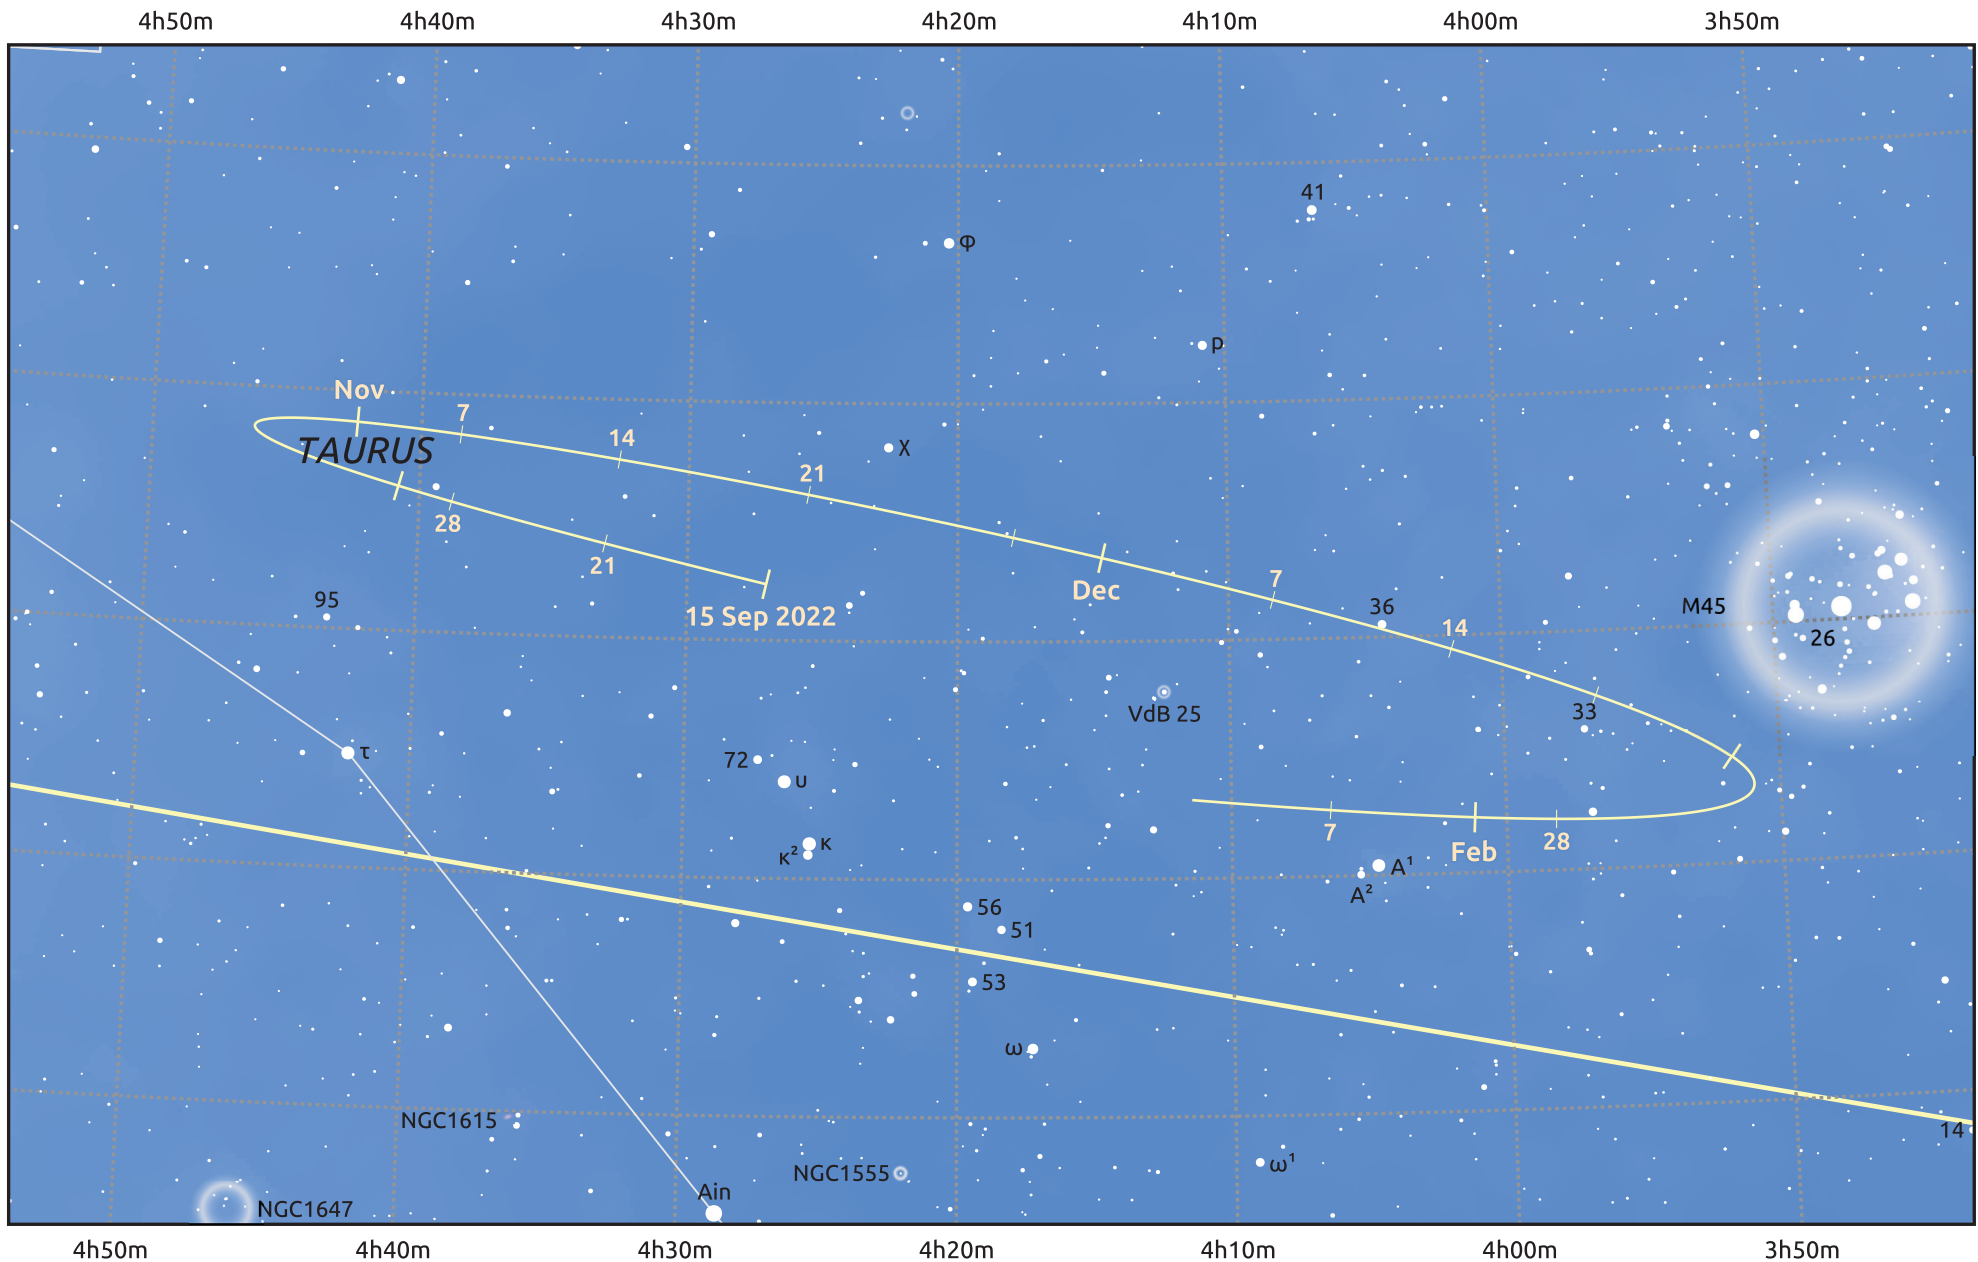

The path of Asteroid 30 Urania around opposition on 29 Nov 2022

© Dominic Ford 2011–2025. Date markers placed at midnight UTC. Downloaded from <https://in-the-sky.org>

Magnitude scale: 10.0 9.0 8.0 7.0 6.0 5.0 4.0 3.0 2.0

— Ecliptic Plane

Galaxy Bright nebula Open cluster Globular cluster Planetary nebula

Date	Mag	Phase
2022 Oct 1	11.1	95%
2022 Nov 1	10.4	98%
2022 Dec 1	9.7	100%
2023 Jan 1	10.7	98%
2023 Jan 30	11.4	95%
2023 Feb 1	11.5	95%