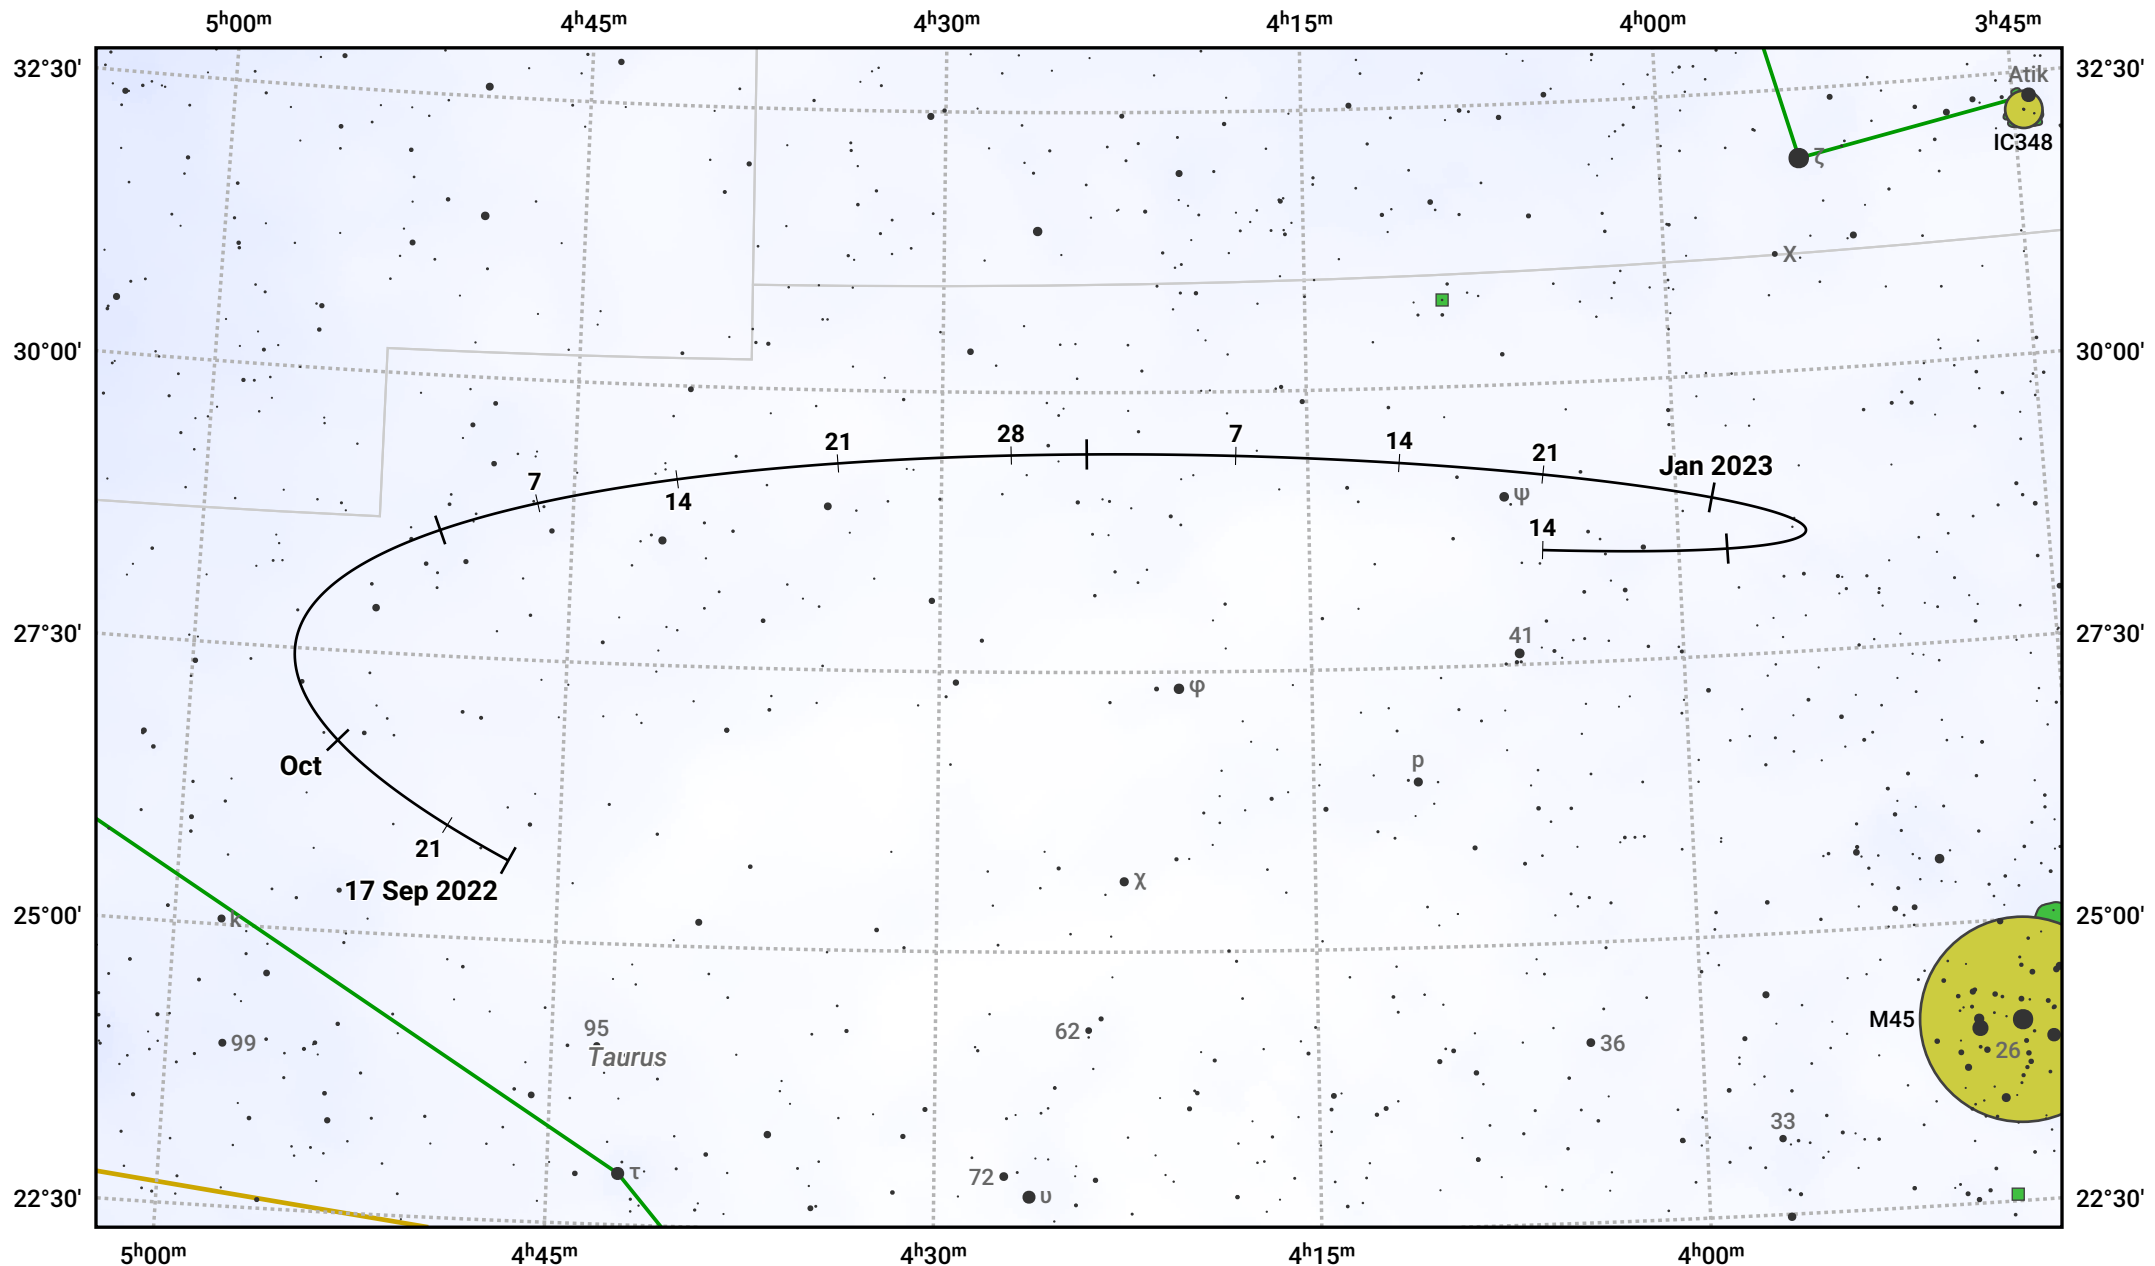

# The path of Asteroid 349 Dembowska around opposition on 1 Dec 2022

© Dominic Ford 2011–2024. Date markers placed at midnight UTC. Downloaded from <https://in-the-sky.org>

Magnitude scale: 10.0 9.0 8.0 7.0 6.0 5.0 4.0 3.0 2.0

— Ecliptic Plane

Galaxy Bright nebula Open cluster Globular cluster

Date	Mag
2022 Oct 1	10.9
2022 Nov 1	10.3
2022 Nov 13	10.1
2022 Dec 1	9.8
2023 Jan 1	10.4
2023 Feb 1	11.1
2023 Feb 4	11.1