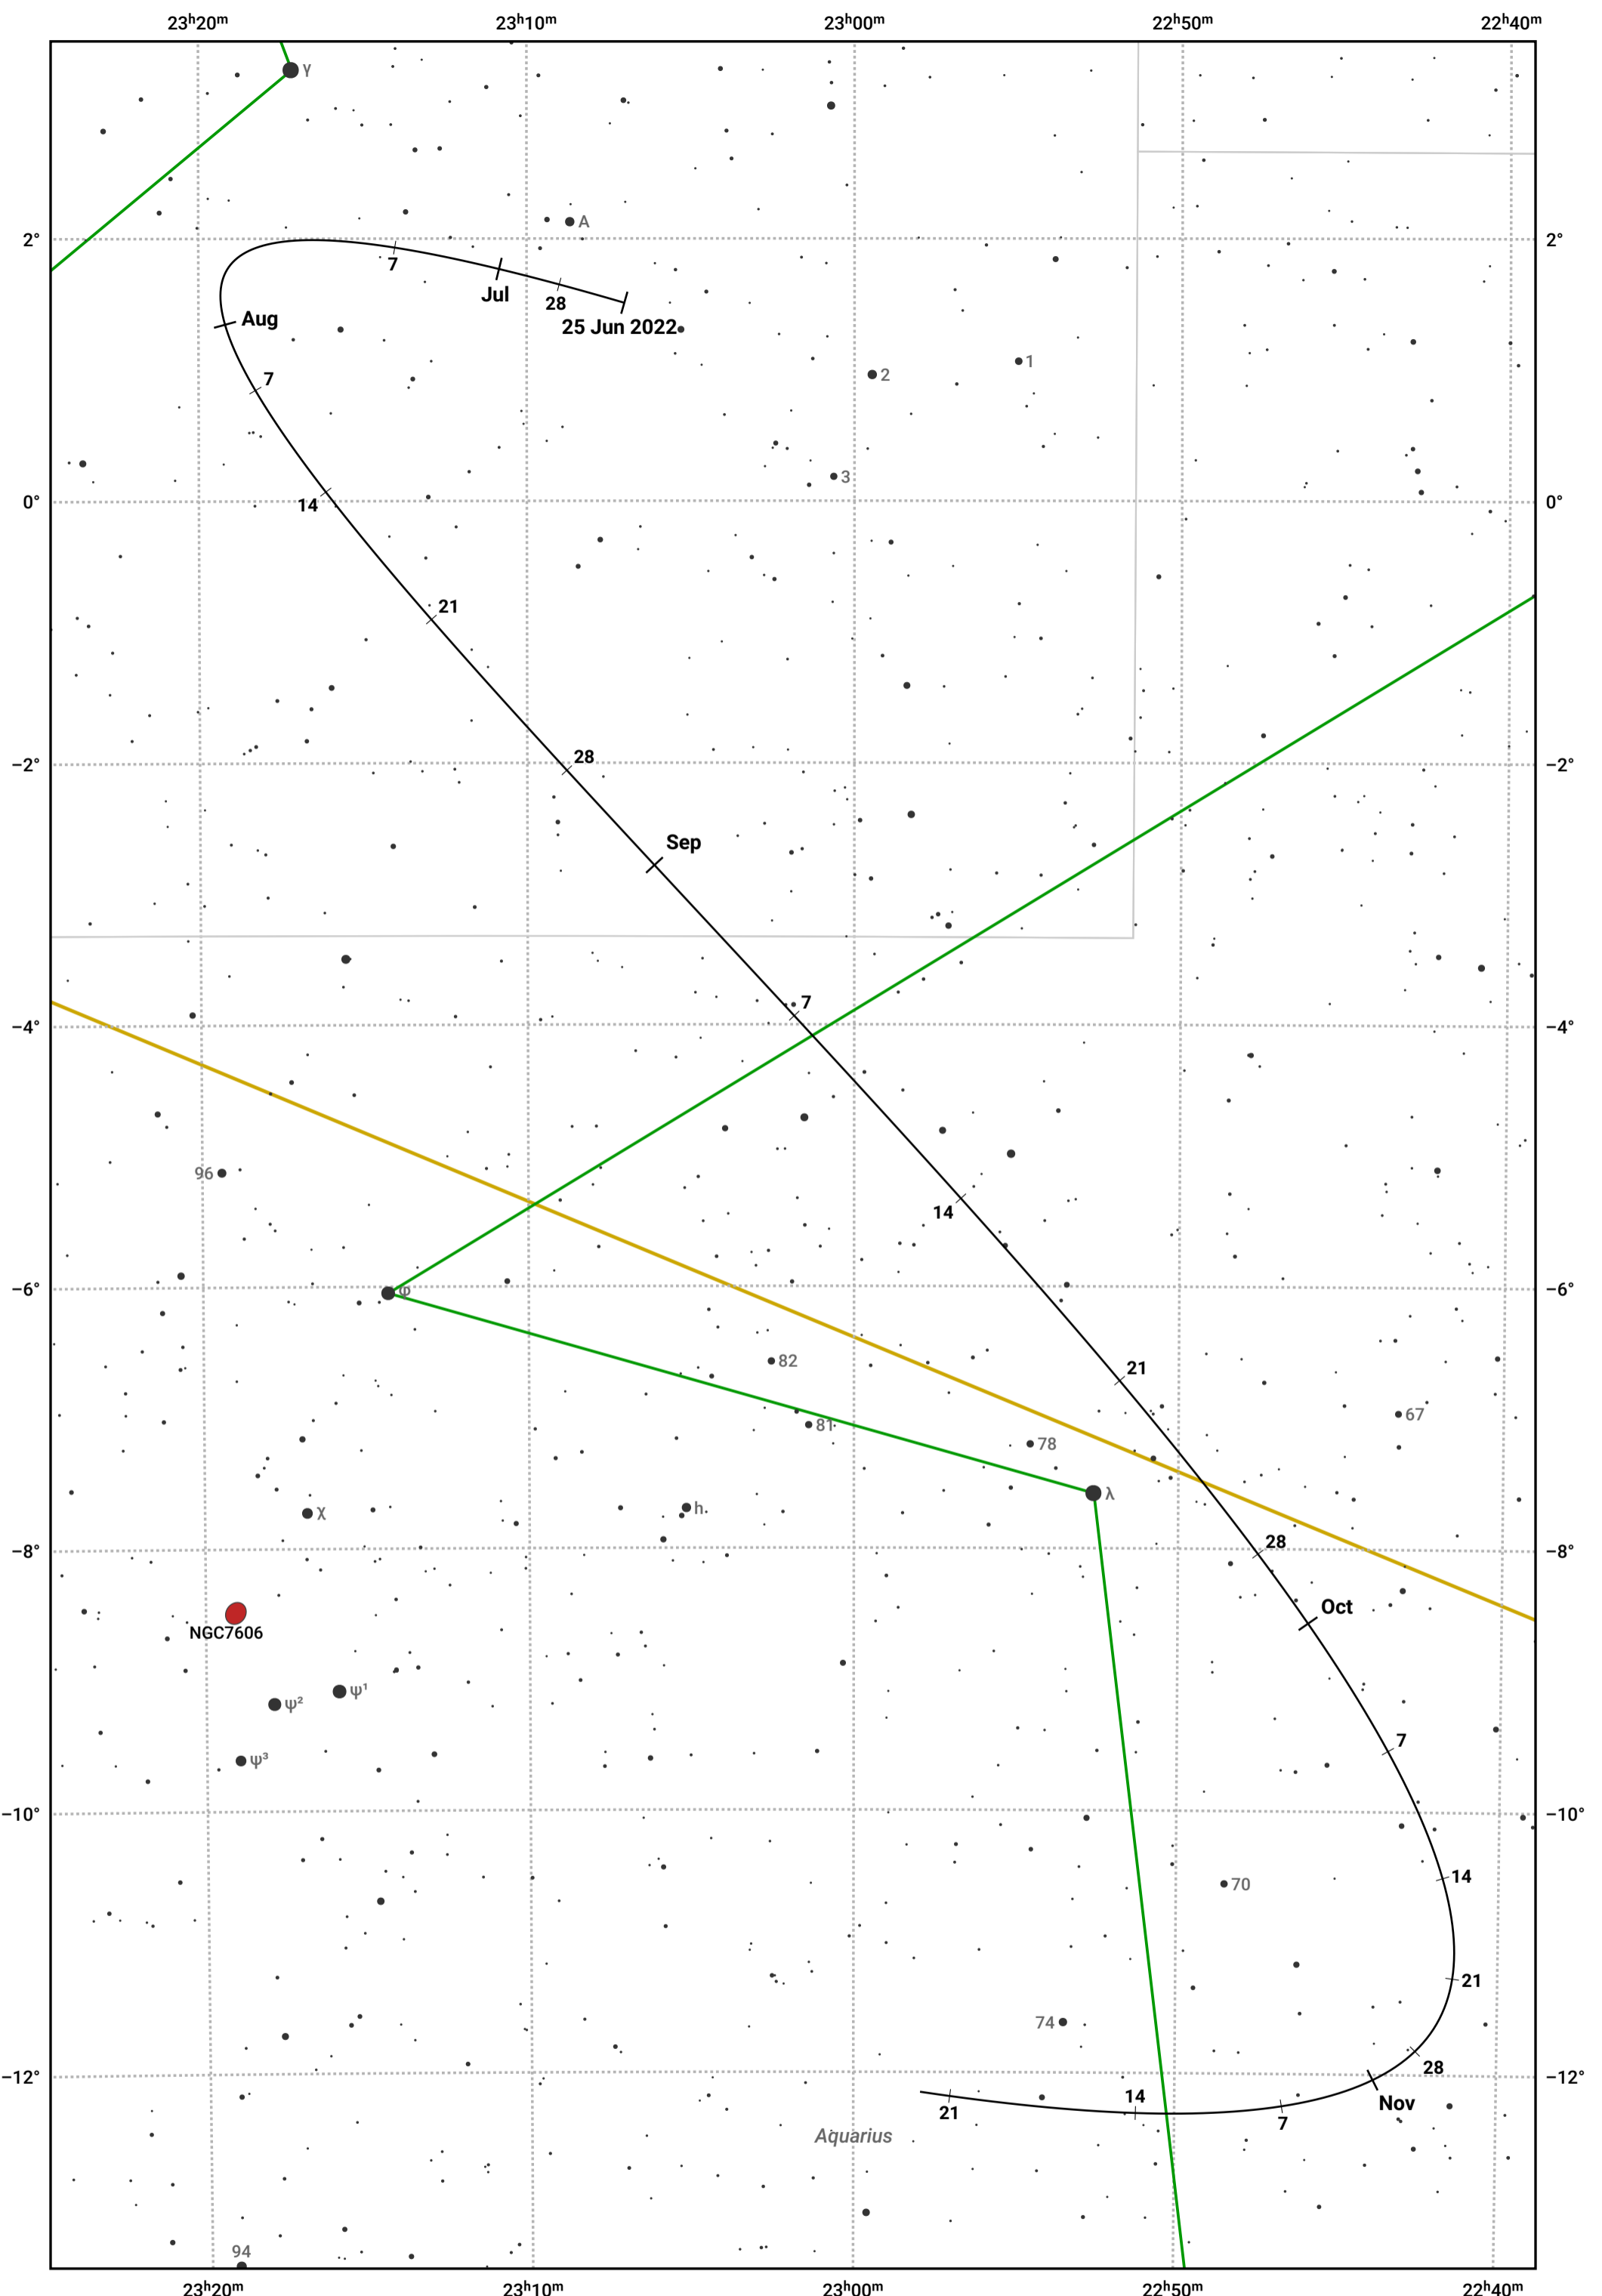

The path of Asteroid 3 Juno around opposition on 8 Sep 2022

© Dominic Ford 2011–2024. Date markers placed at midnight UTC. Downloaded from <https://in-the-sky.org>

Magnitude scale: 10.0 9.0 8.0 7.0 6.0 5.0 4.0 3.0

— Ecliptic Plane

Galaxy Bright nebula Open cluster Globular cluster

Date	Mag	Phase
2022 Jul 1	9.8	96%
2022 Aug 1	9.0	98%
2022 Aug 6	8.9	98%
2022 Sep 1	8.0	100%
2022 Sep 6	7.8	100%
2022 Oct 1	8.3	99%
2022 Oct 28	8.8	96%
2022 Nov 1	8.9	96%