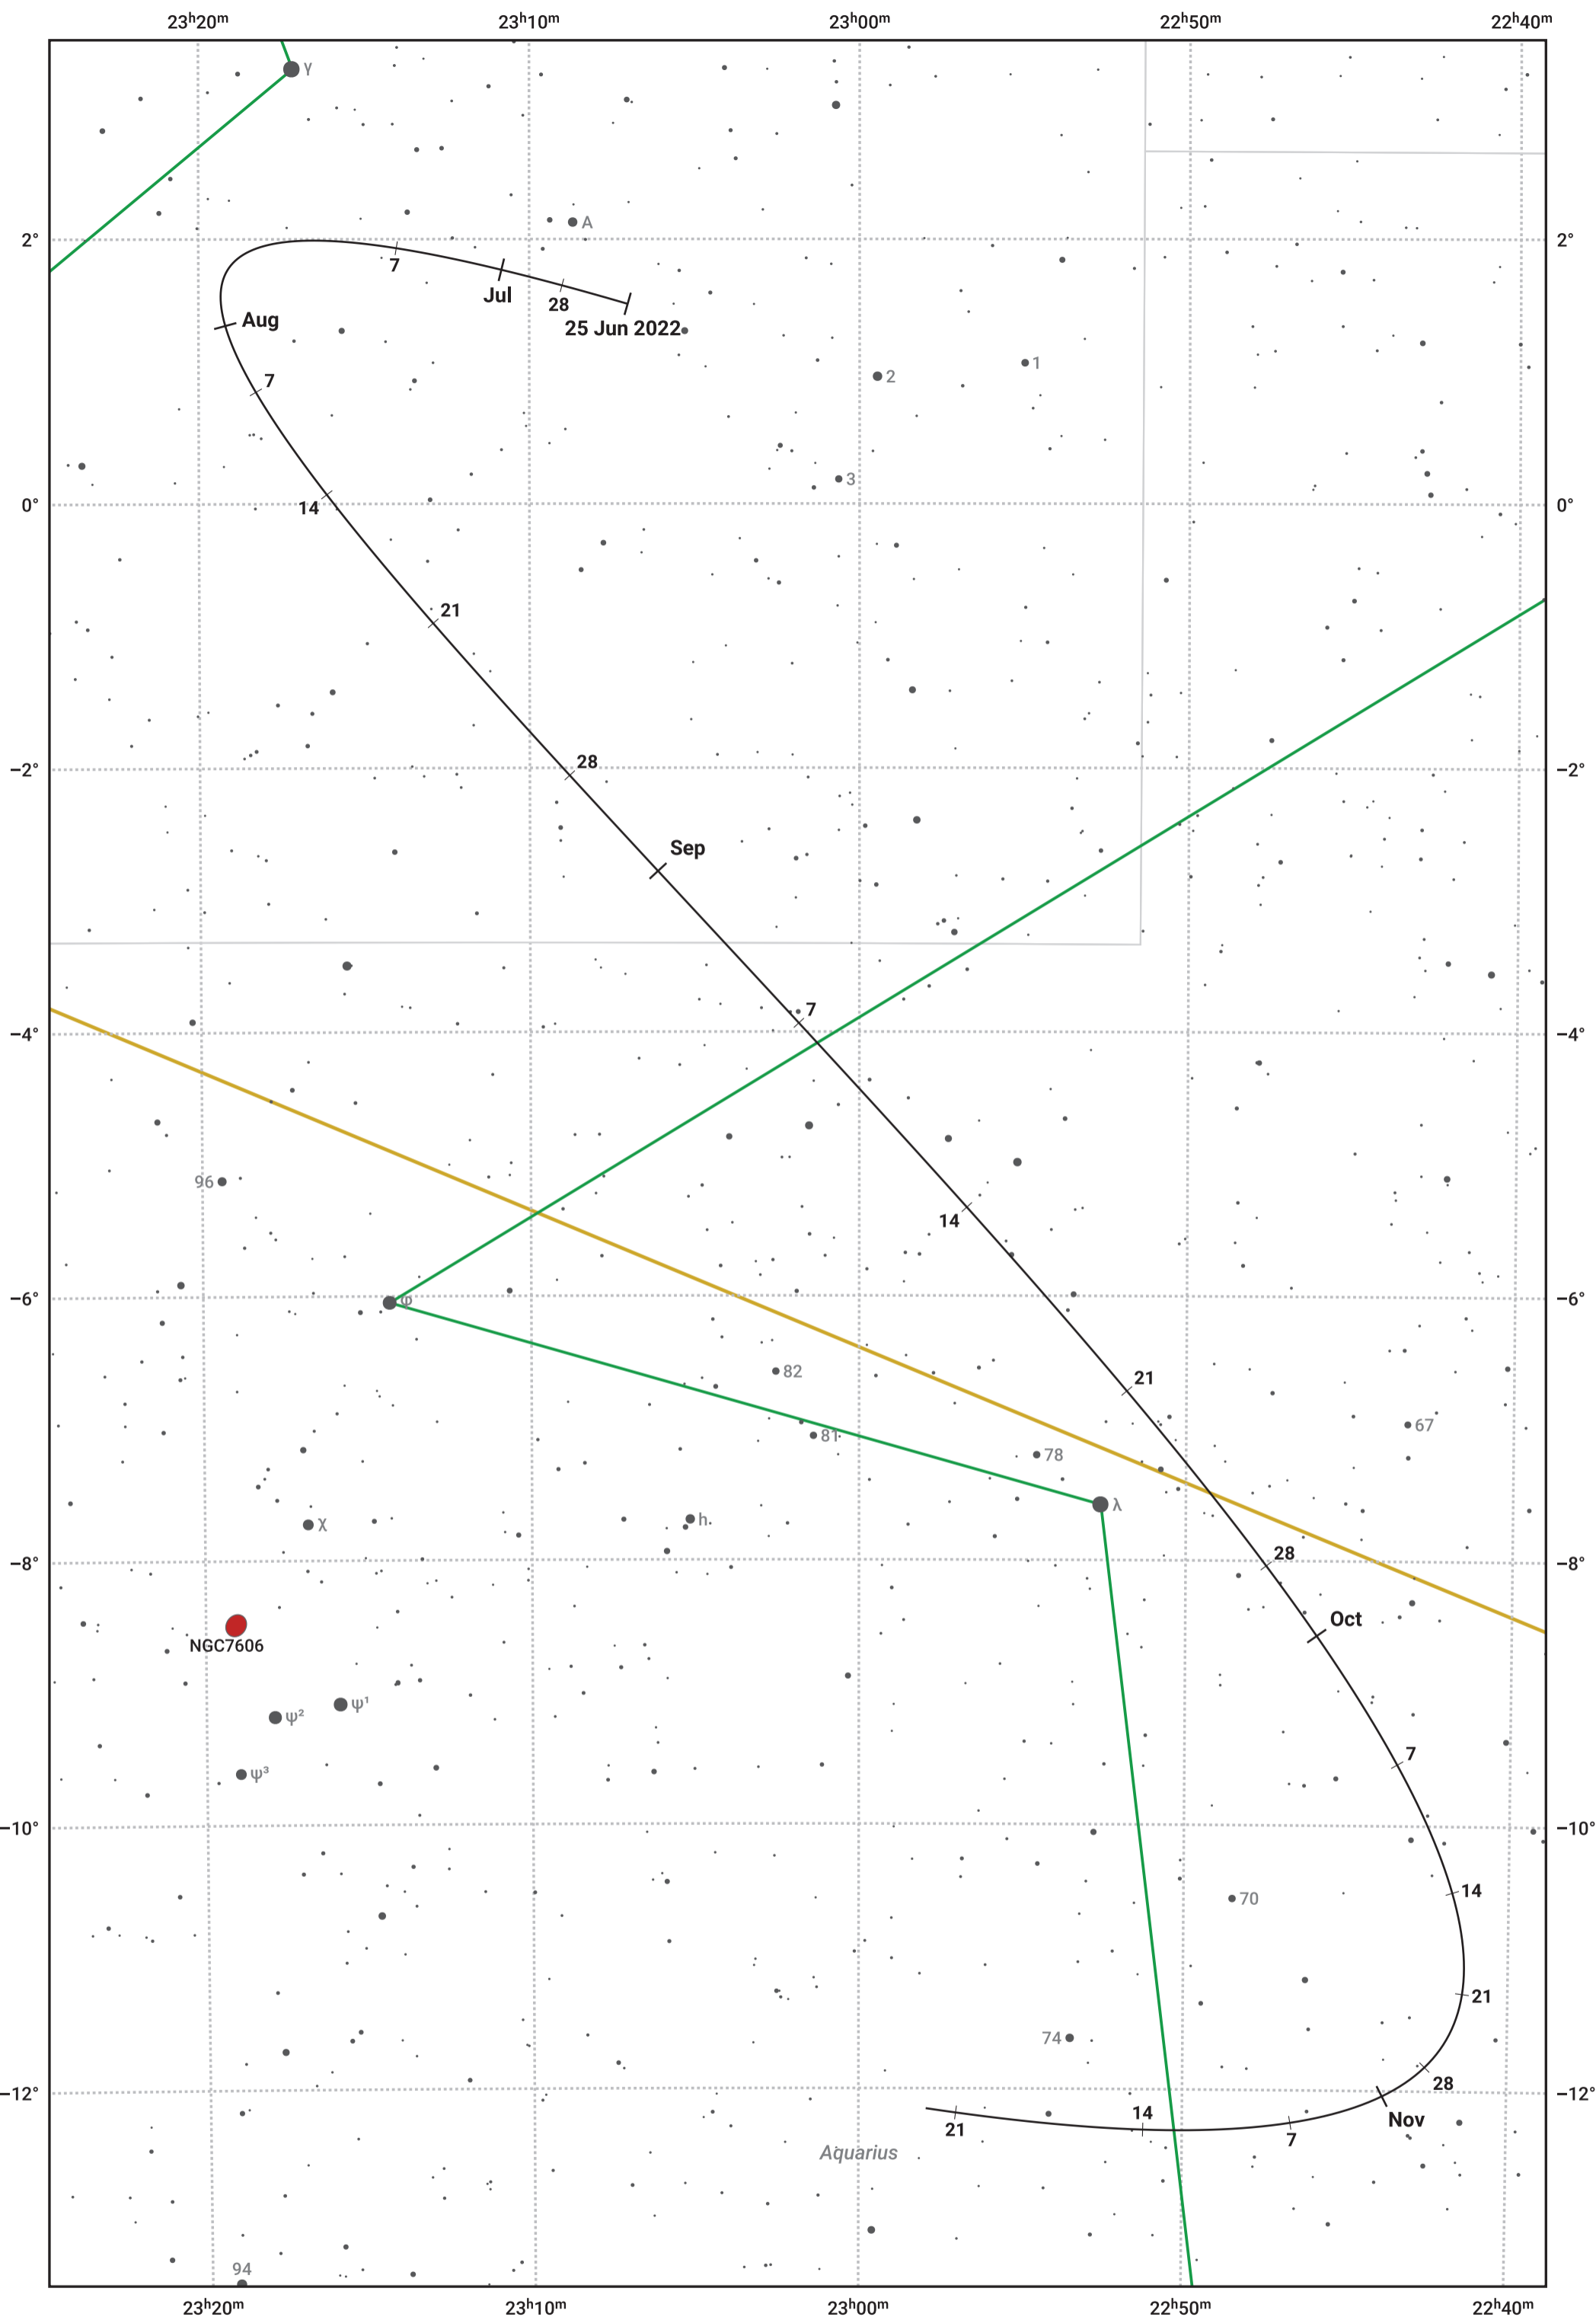

The path of Asteroid 3 Juno around opposition on 8 Sep 2022

© Dominic Ford 2011–2024. Date markers placed at midnight UTC. Downloaded from <https://in-the-sky.org>

Magnitude scale: 10.0 9.0 8.0 7.0 6.0 5.0 4.0 3.0

— Ecliptic Plane

Galaxy Bright nebula Open cluster Globular cluster

Date	Mag	Phase
2022 Jul 1	9.8	96%
2022 Aug 1	9.0	98%
2022 Aug 6	8.9	98%
2022 Sep 1	8.0	100%
2022 Sep 6	7.8	100%
2022 Oct 1	8.3	99%
2022 Oct 28	8.8	96%
2022 Nov 1	8.9	96%