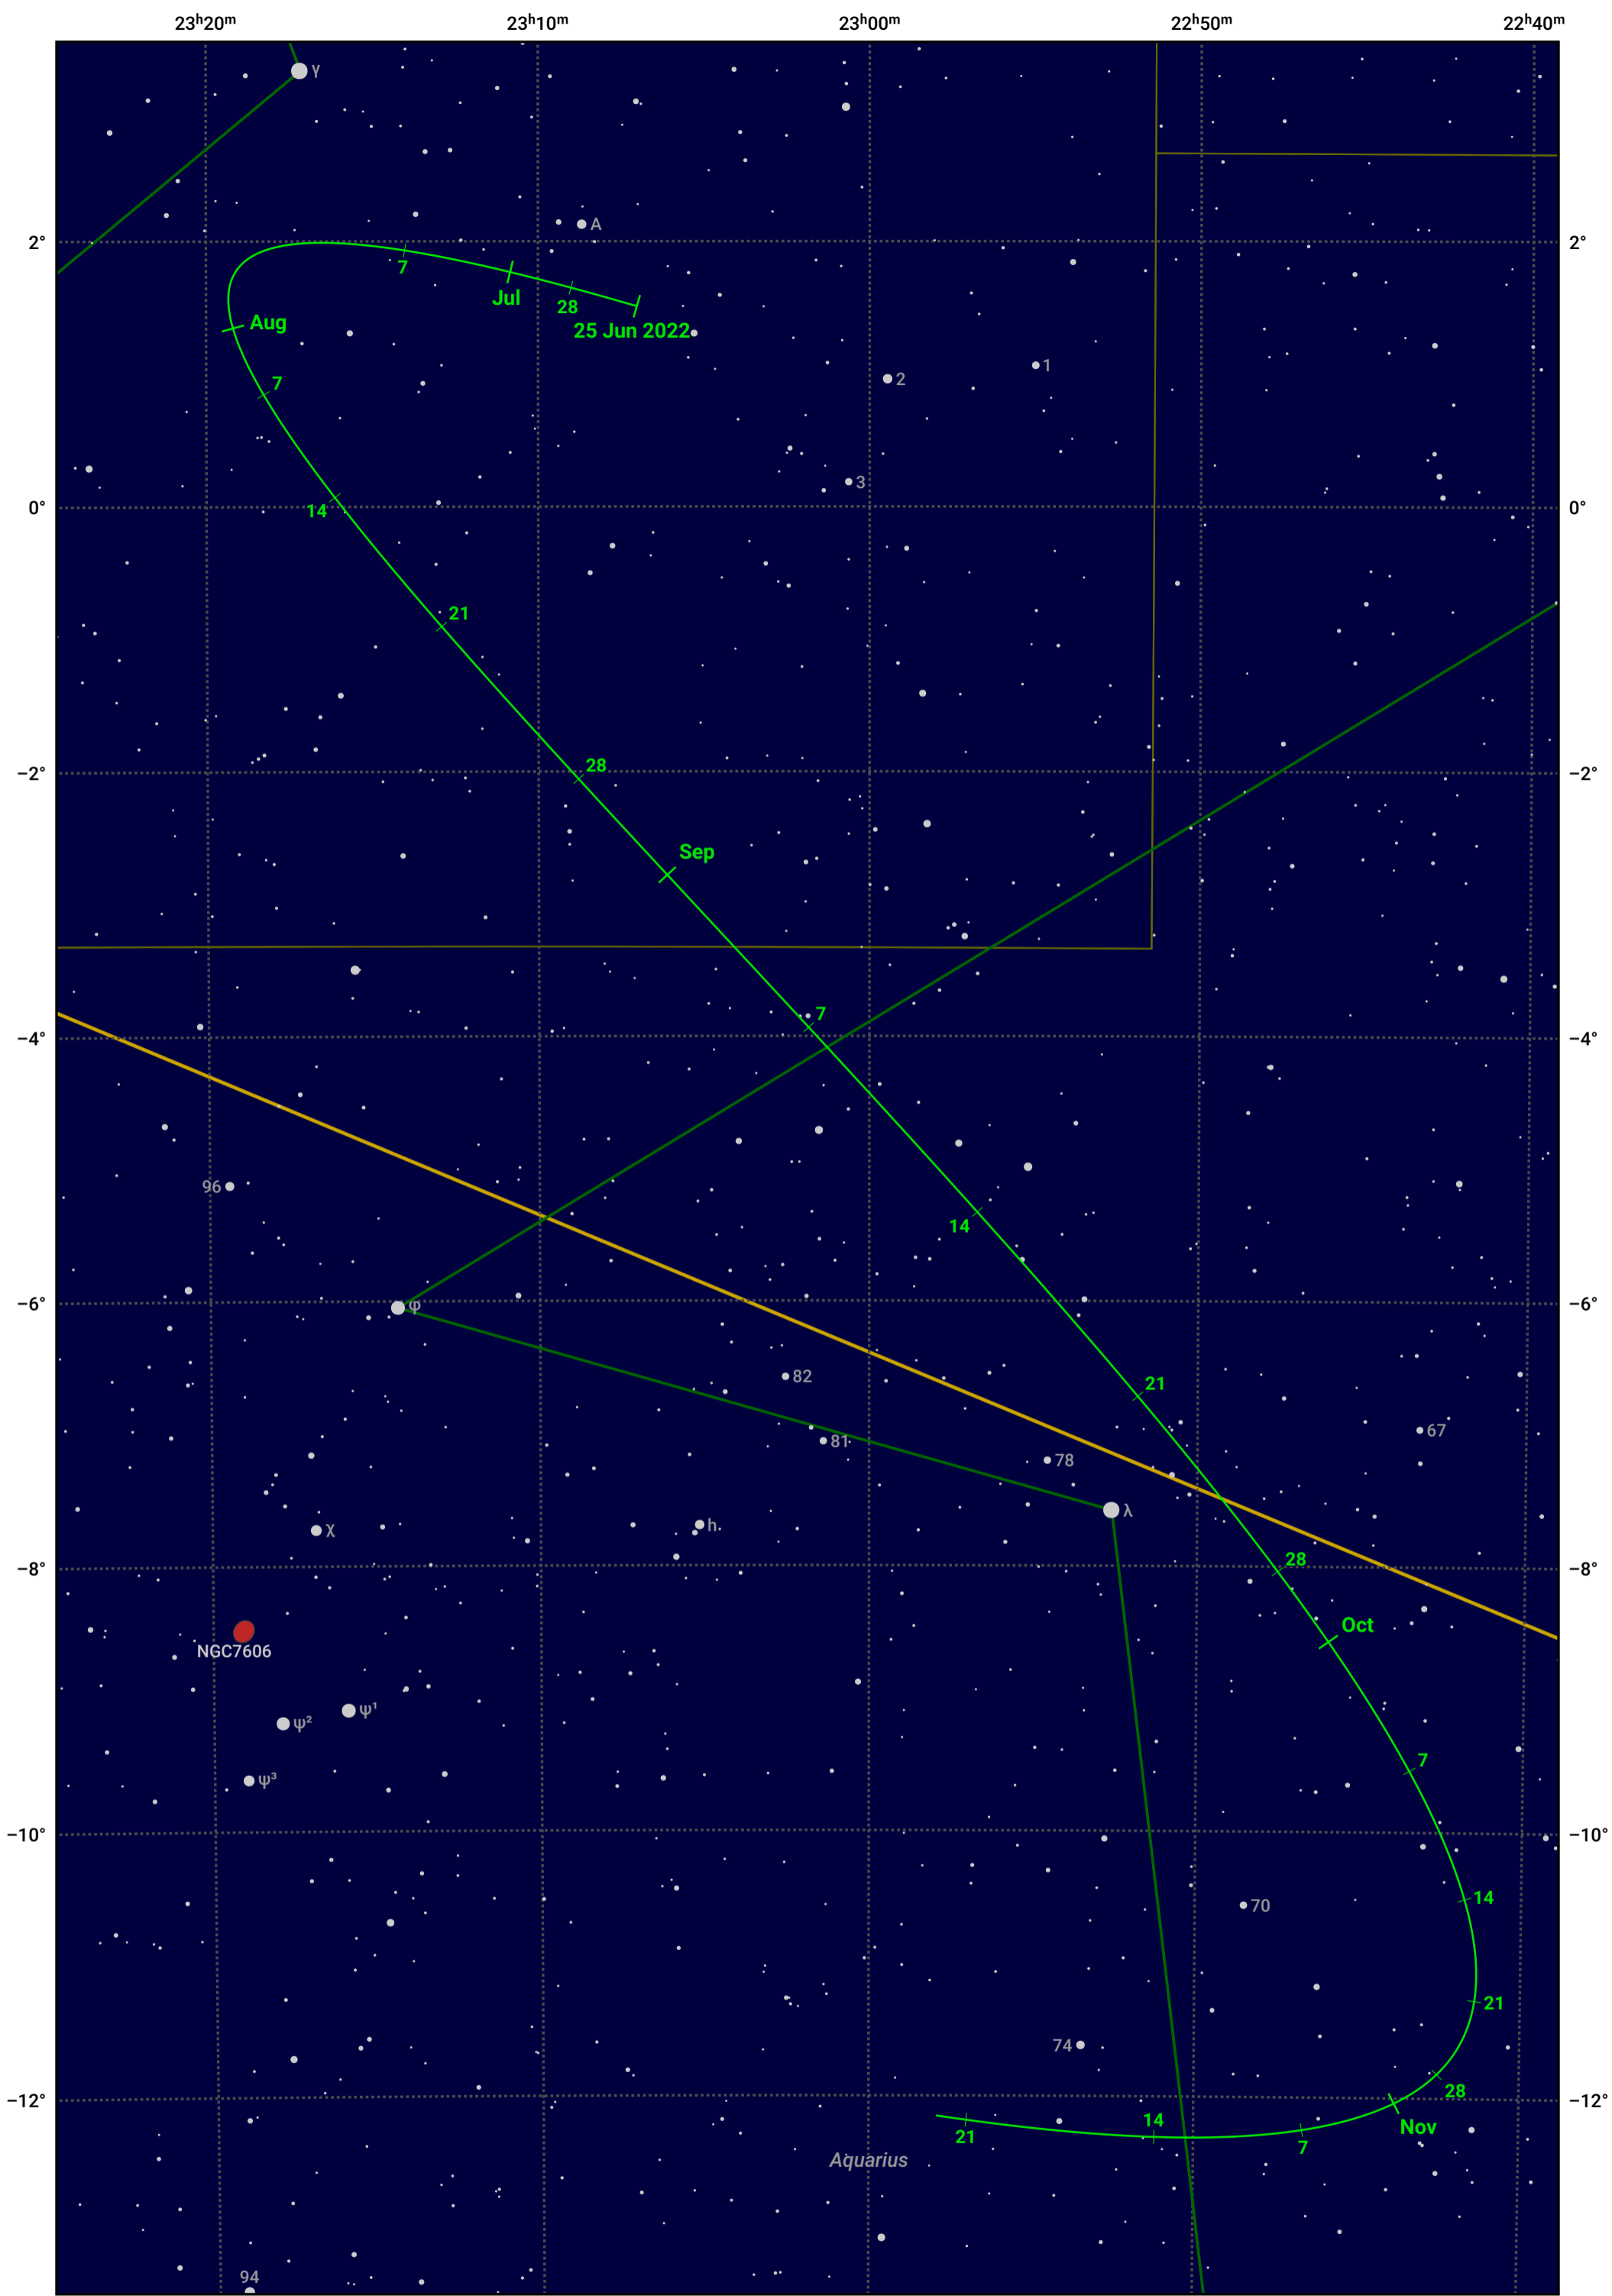

The path of Asteroid 3 Juno around opposition on 8 Sep 2022

© Dominic Ford 2011–2024. Date markers placed at midnight UTC. Downloaded from <https://in-the-sky.org>

Magnitude scale: 10.0 9.0 8.0 7.0 6.0 5.0 4.0 3.0

- Ecliptic Plane
- Galaxy
- Bright nebula
- Open cluster
- Globular cluster

Date	Mag	Phase
2022 Jul 1	9.8	96%
2022 Aug 1	9.0	98%
2022 Aug 6	8.9	98%
2022 Sep 1	8.0	100%
2022 Sep 6	7.8	100%
2022 Oct 1	8.3	99%
2022 Oct 28	8.8	96%
2022 Nov 1	8.9	96%