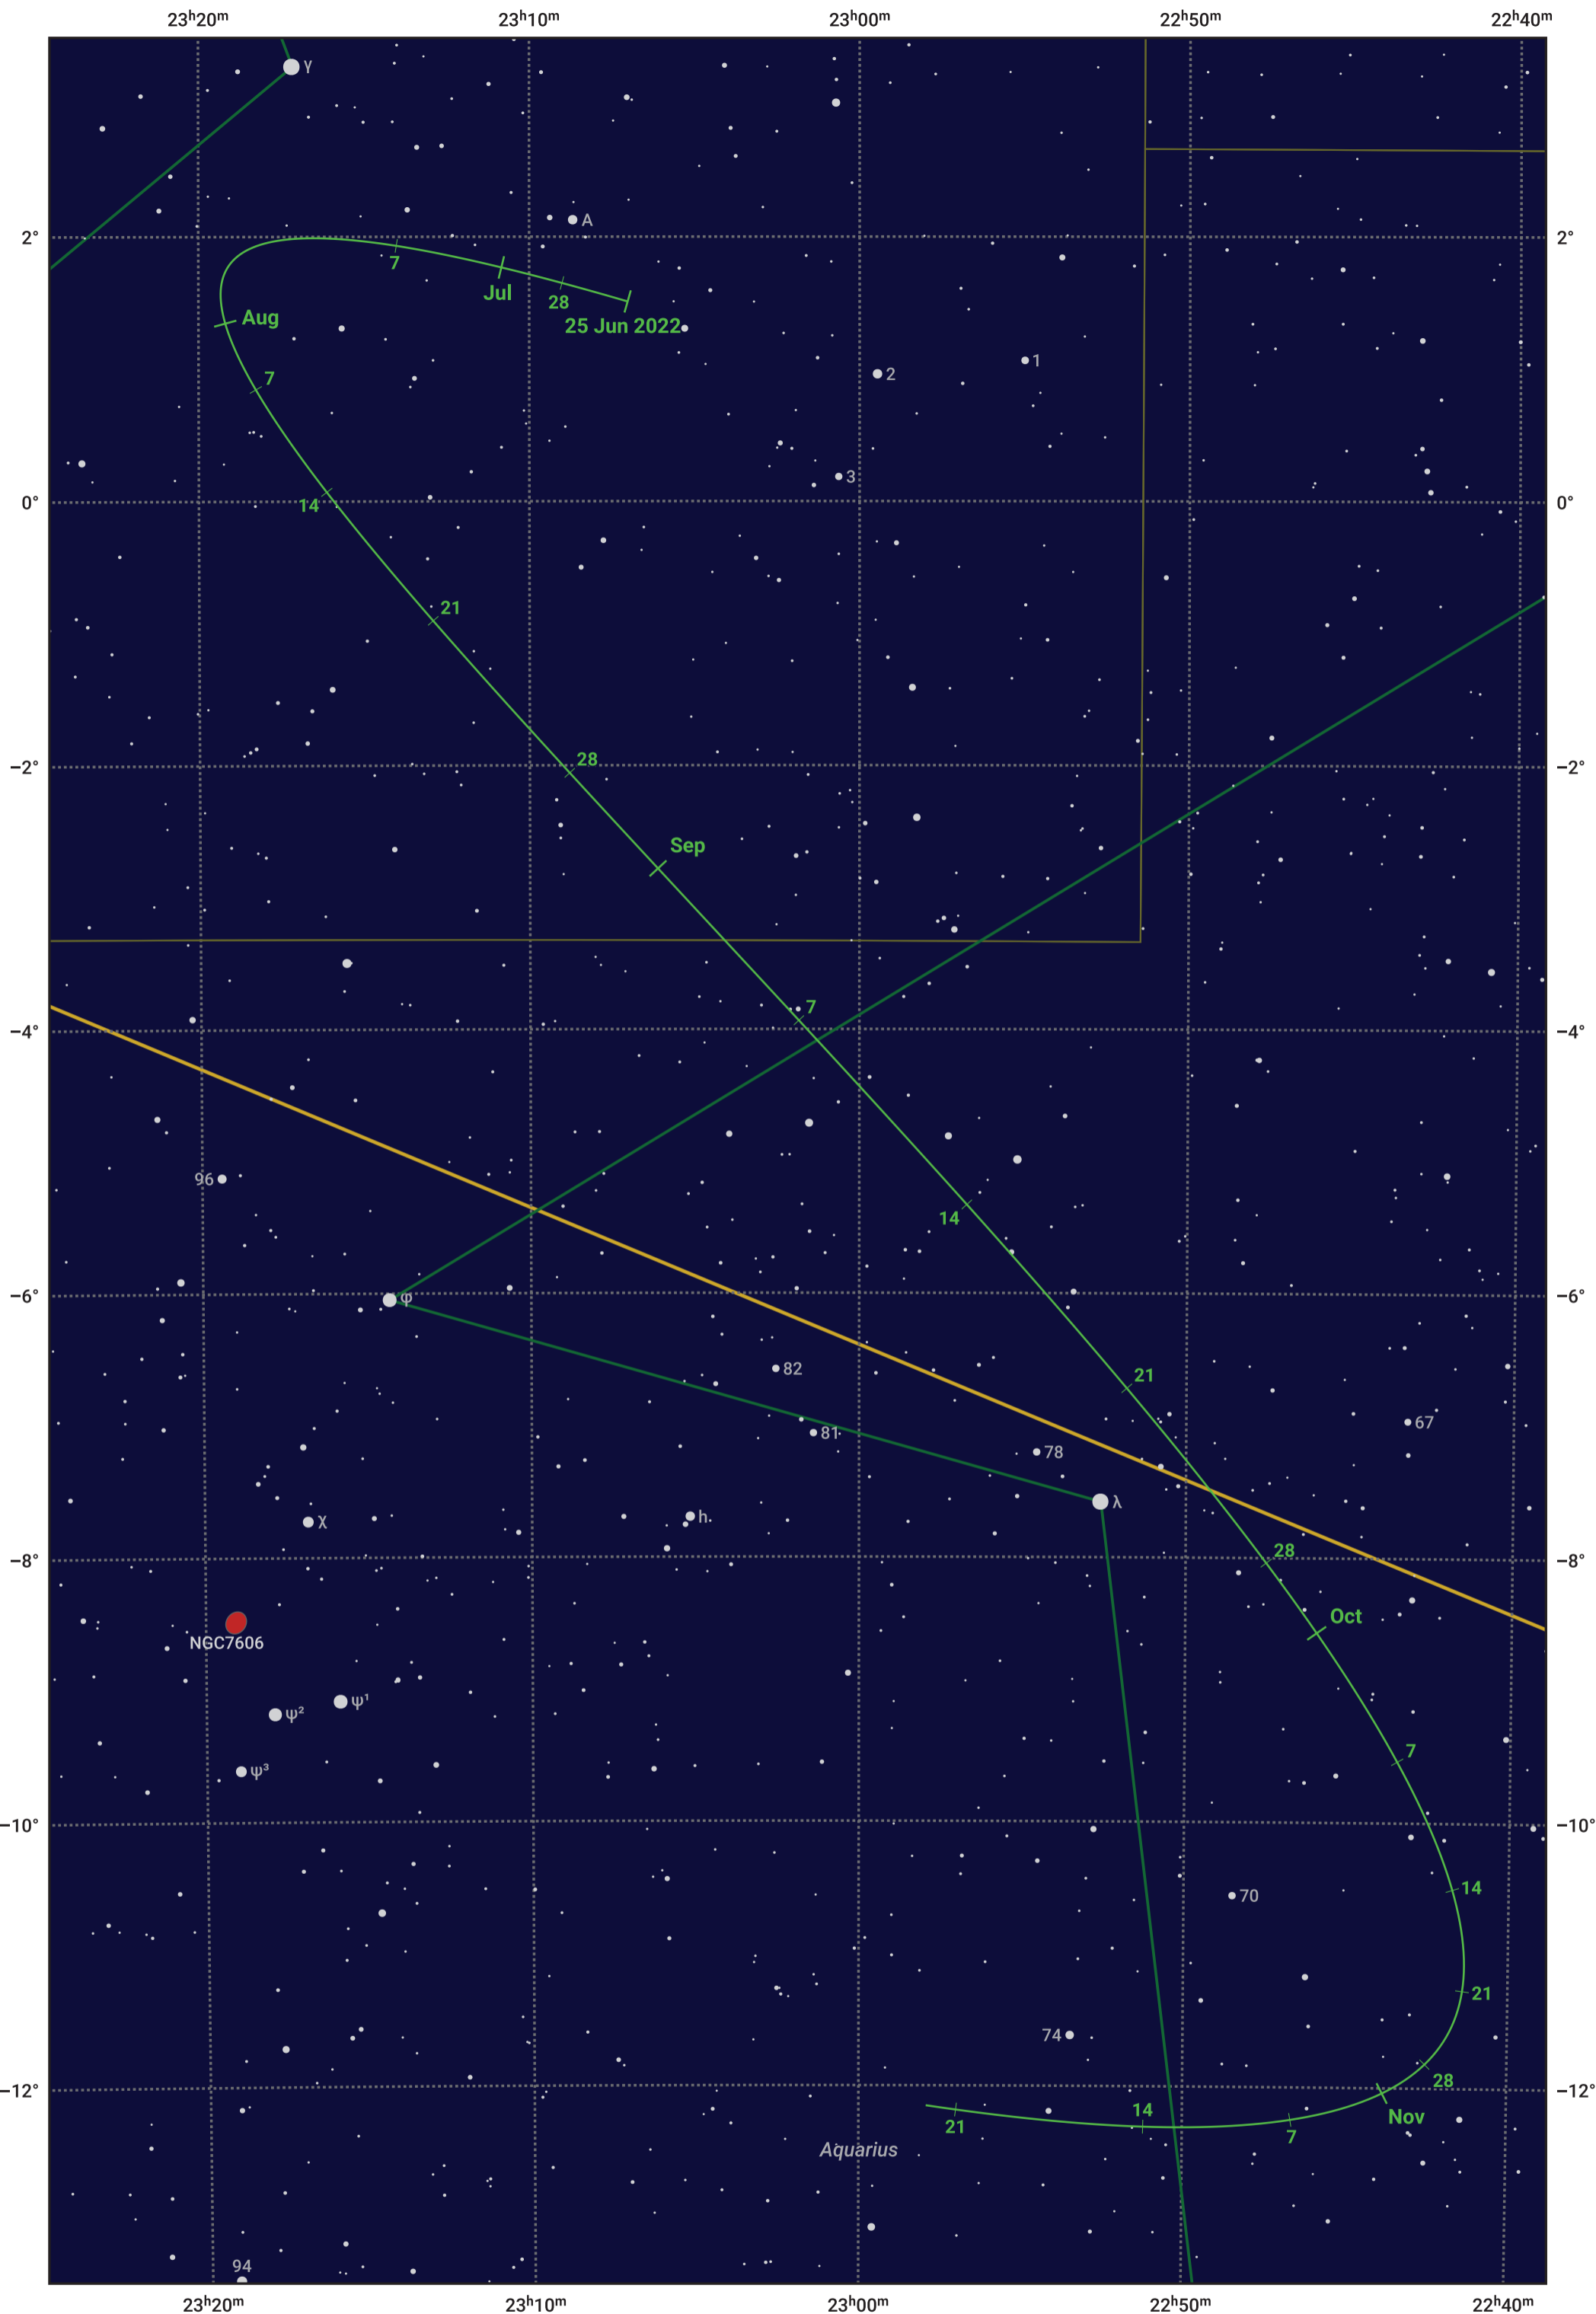

The path of Asteroid 3 Juno around opposition on 8 Sep 2022

© Dominic Ford 2011–2024. Date markers placed at midnight UTC. Downloaded from <https://in-the-sky.org>

Magnitude scale: 10.0 9.0 8.0 7.0 6.0 5.0 4.0 3.0

— Ecliptic Plane

Galaxy Bright nebula Open cluster Globular cluster

Date	Mag	Phase
2022 Jul 1	9.8	96%
2022 Aug 1	9.0	98%
2022 Aug 6	8.9	98%
2022 Sep 1	8.0	100%
2022 Sep 6	7.8	100%
2022 Oct 1	8.3	99%
2022 Oct 28	8.8	96%
2022 Nov 1	8.9	96%