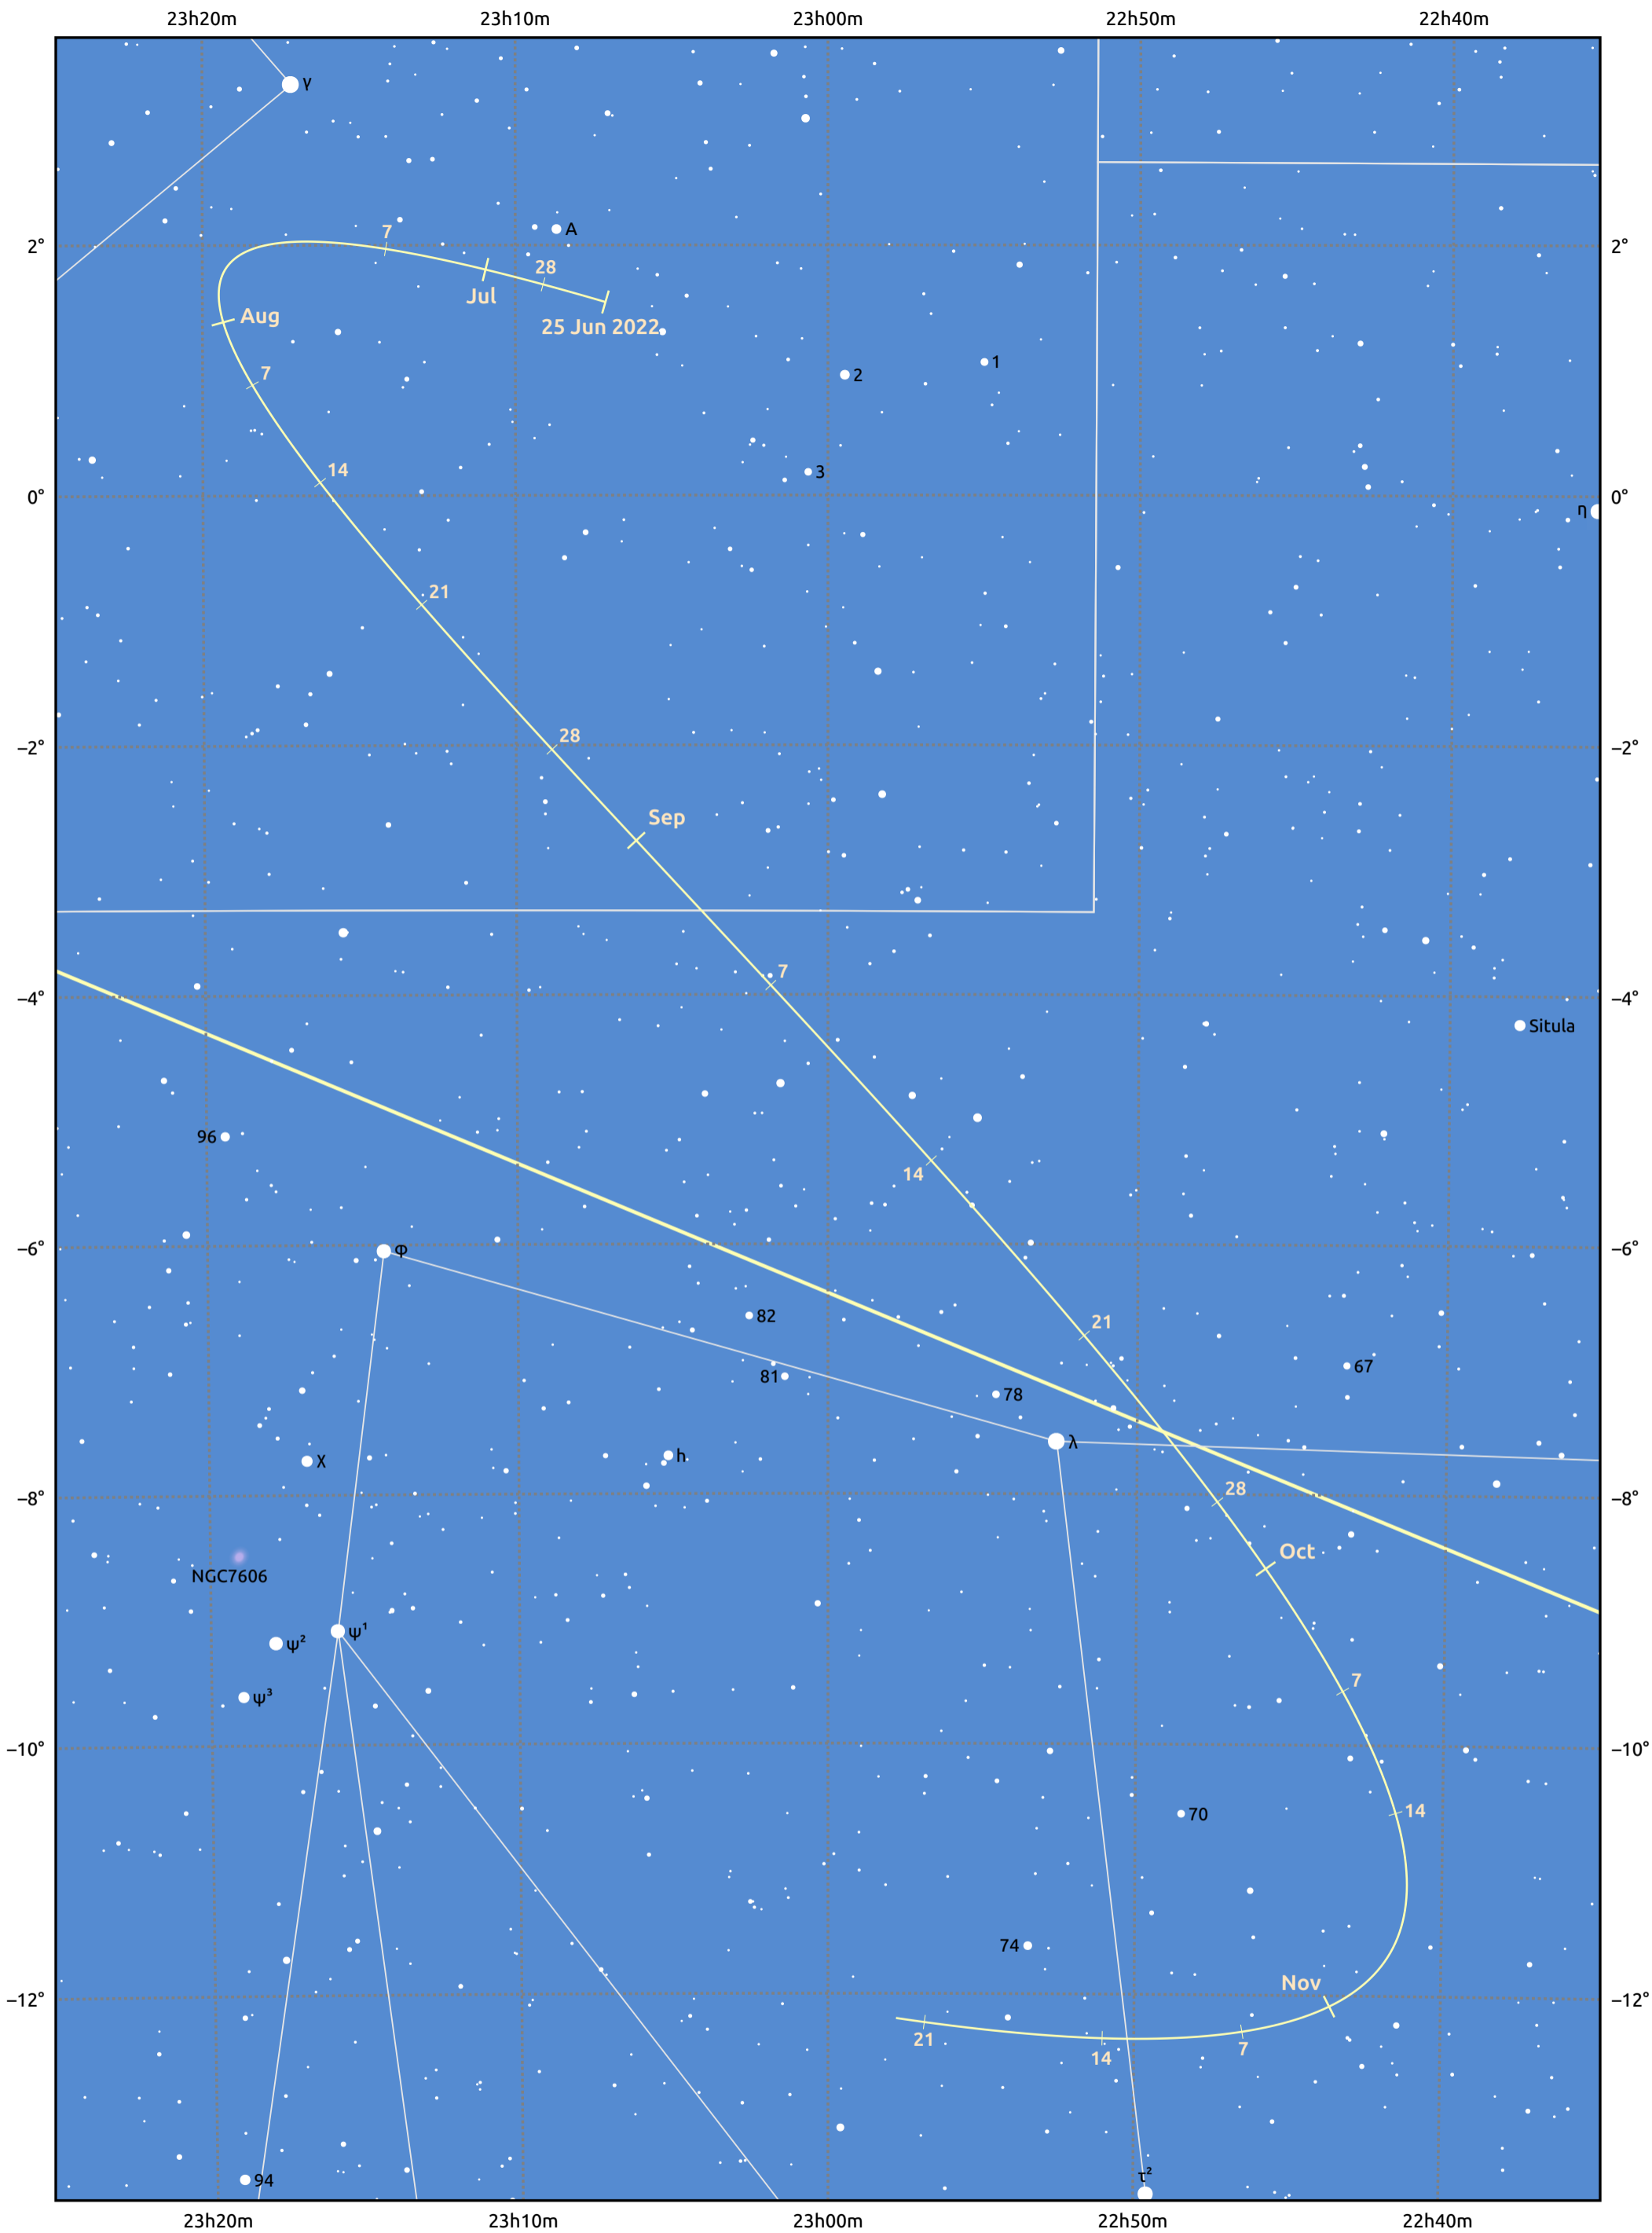

The path of Asteroid 3 Juno around opposition on 8 Sep 2022

© Dominic Ford 2011–2025. Date markers placed at midnight UTC. Downloaded from <https://in-the-sky.org>

Magnitude scale: 10.0 9.0 8.0 7.0 6.0 5.0 4.0 3.0

— Ecliptic Plane

Galaxy Bright nebula Open cluster Globular cluster Planetary nebula

| Date | Mag | Phase |
|-------------|-----|-------|
| 2022 Jul 1 | 9.7 | 96% |
| 2022 Aug 1 | 9.0 | 98% |
| 2022 Aug 6 | 8.8 | 98% |
| 2022 Sep 1 | 8.0 | 100% |
| 2022 Sep 5 | 7.8 | 100% |
| 2022 Oct 1 | 8.3 | 99% |
| 2022 Oct 30 | 8.9 | 96% |
| 2022 Nov 1 | 8.9 | 96% |