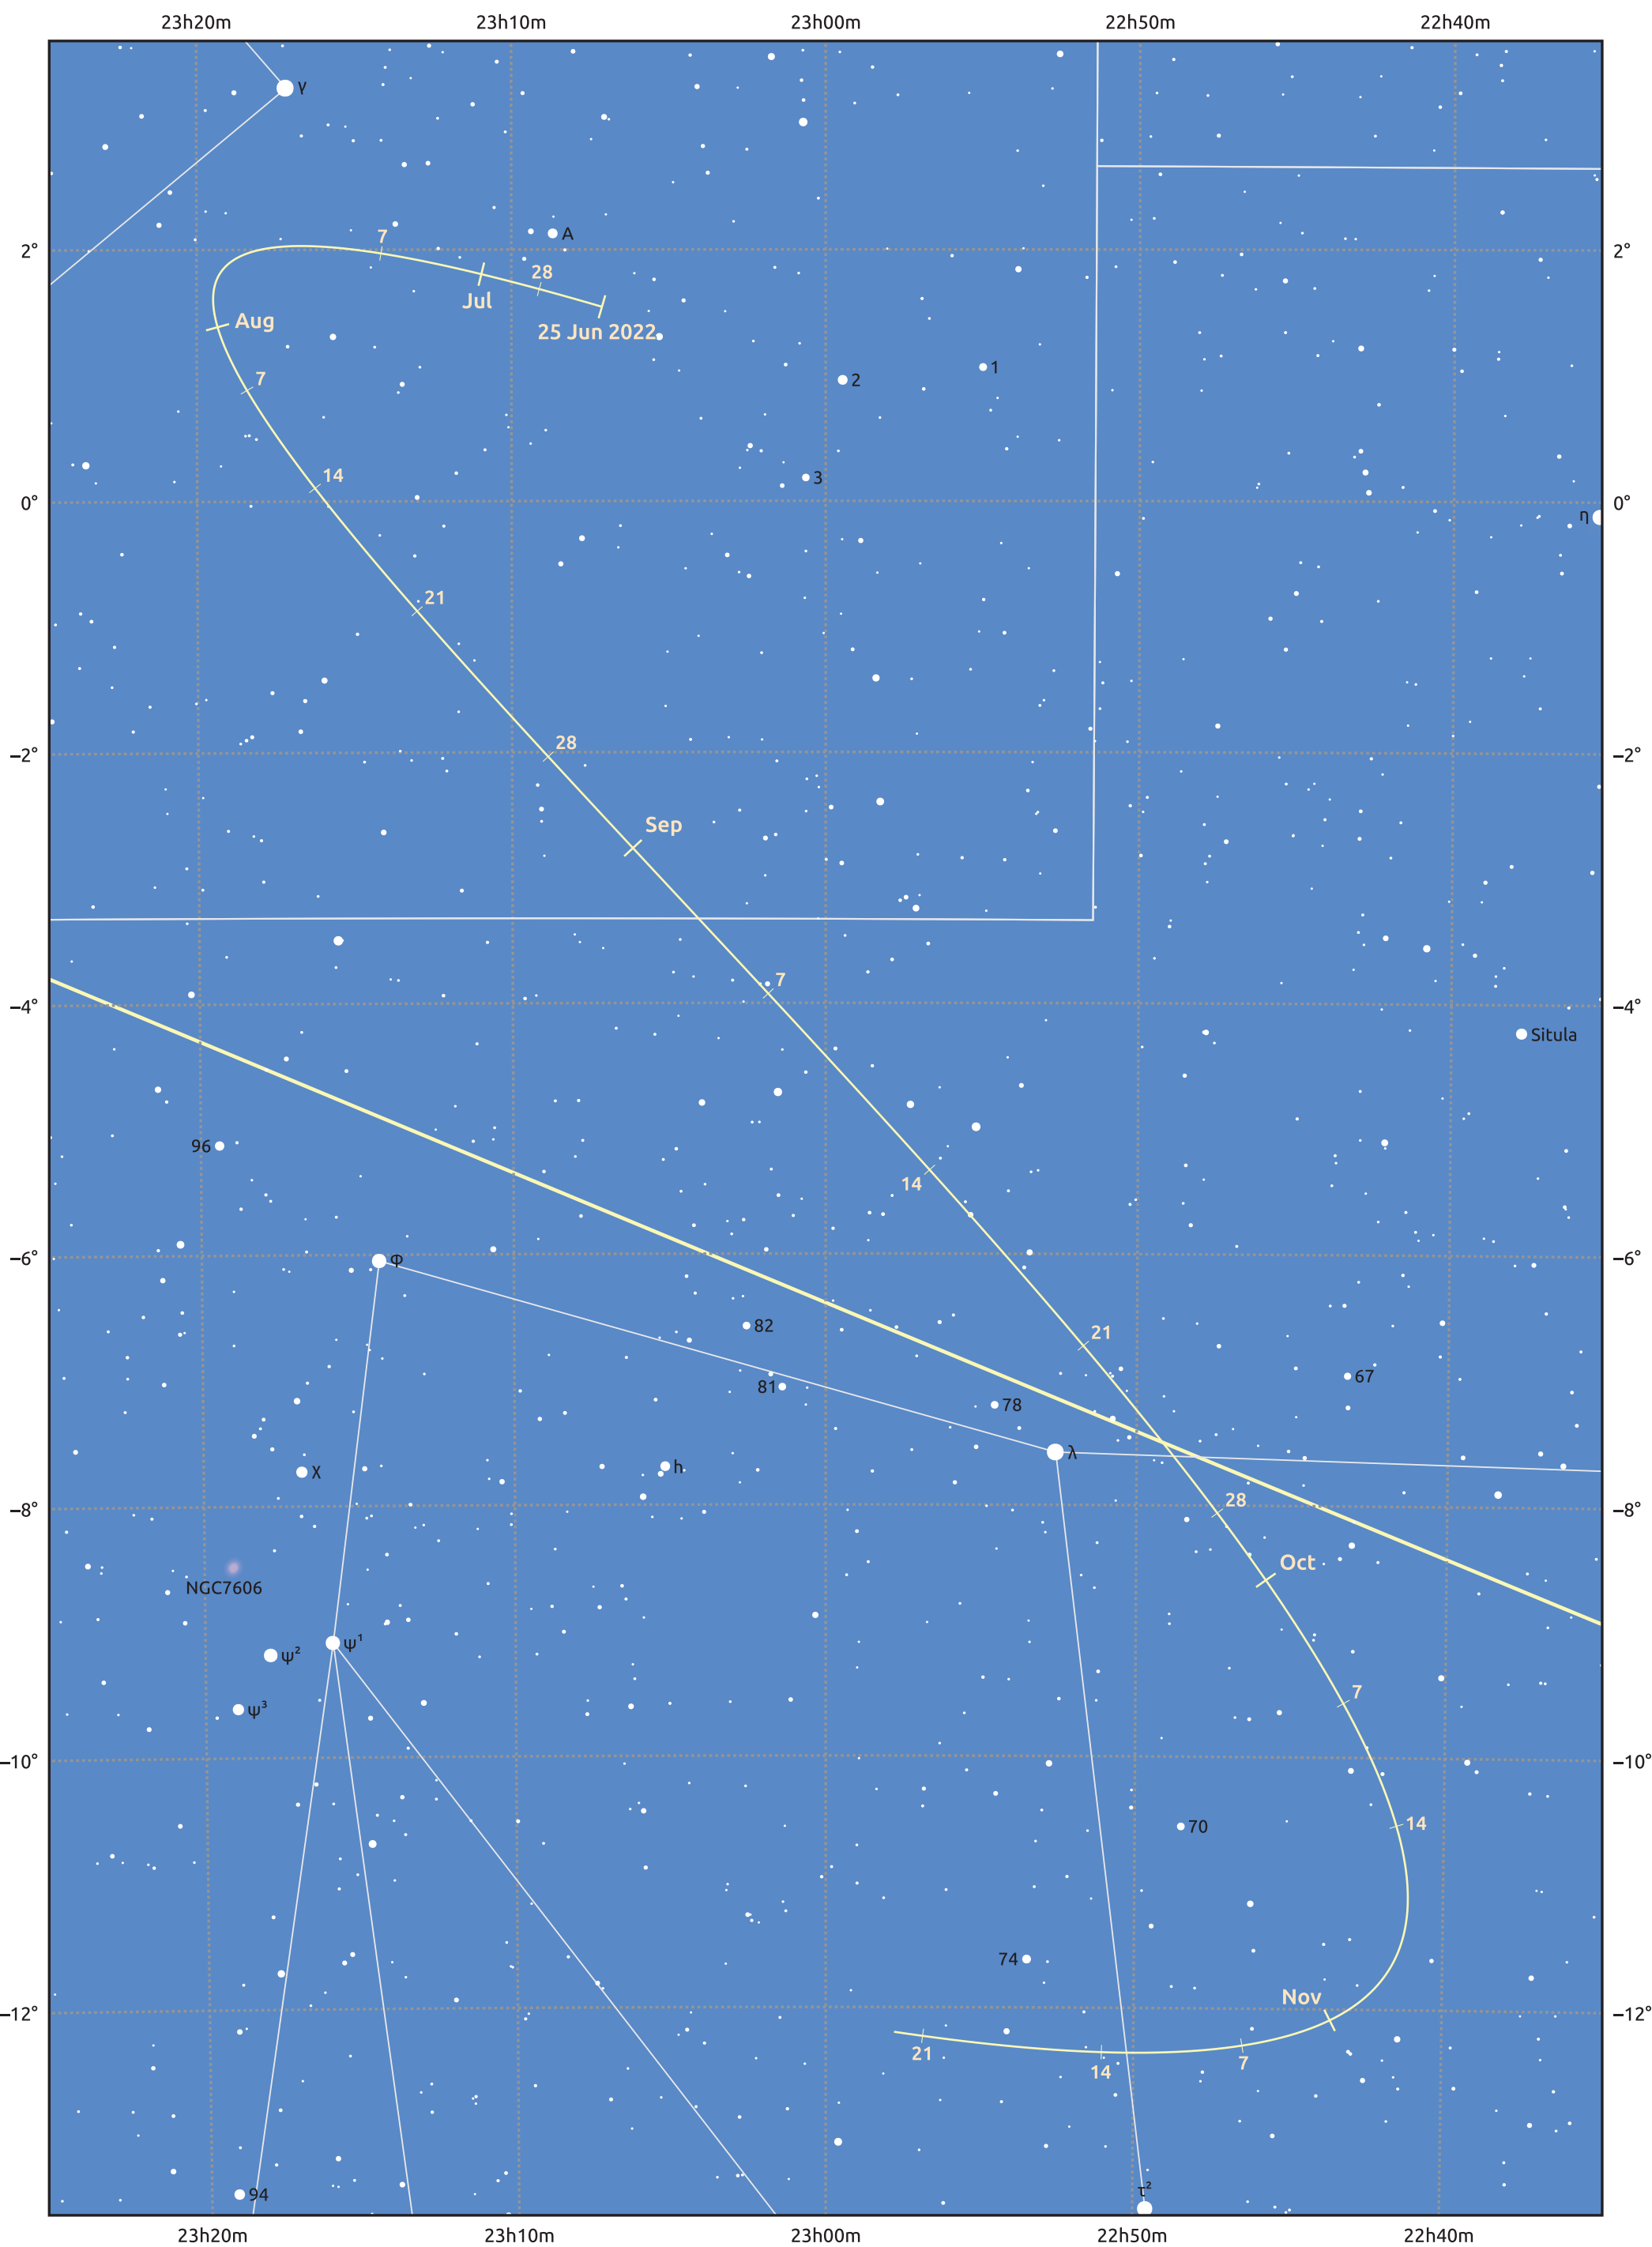

The path of Asteroid 3 Juno around opposition on 8 Sep 2022

© Dominic Ford 2011–2025. Date markers placed at midnight UTC. Downloaded from <https://in-the-sky.org>

Magnitude scale: 10.0 9.0 8.0 7.0 6.0 5.0 4.0 3.0

Ecliptic Plane

Galaxy Bright nebula Open cluster Globular cluster Planetary nebula

Date	Mag	Phase
2022 Jul 1	9.7	96%
2022 Aug 1	9.0	98%
2022 Aug 6	8.8	98%
2022 Sep 1	8.0	100%
2022 Sep 5	7.8	100%
2022 Oct 1	8.3	99%
2022 Oct 30	8.9	96%
2022 Nov 1	8.9	96%