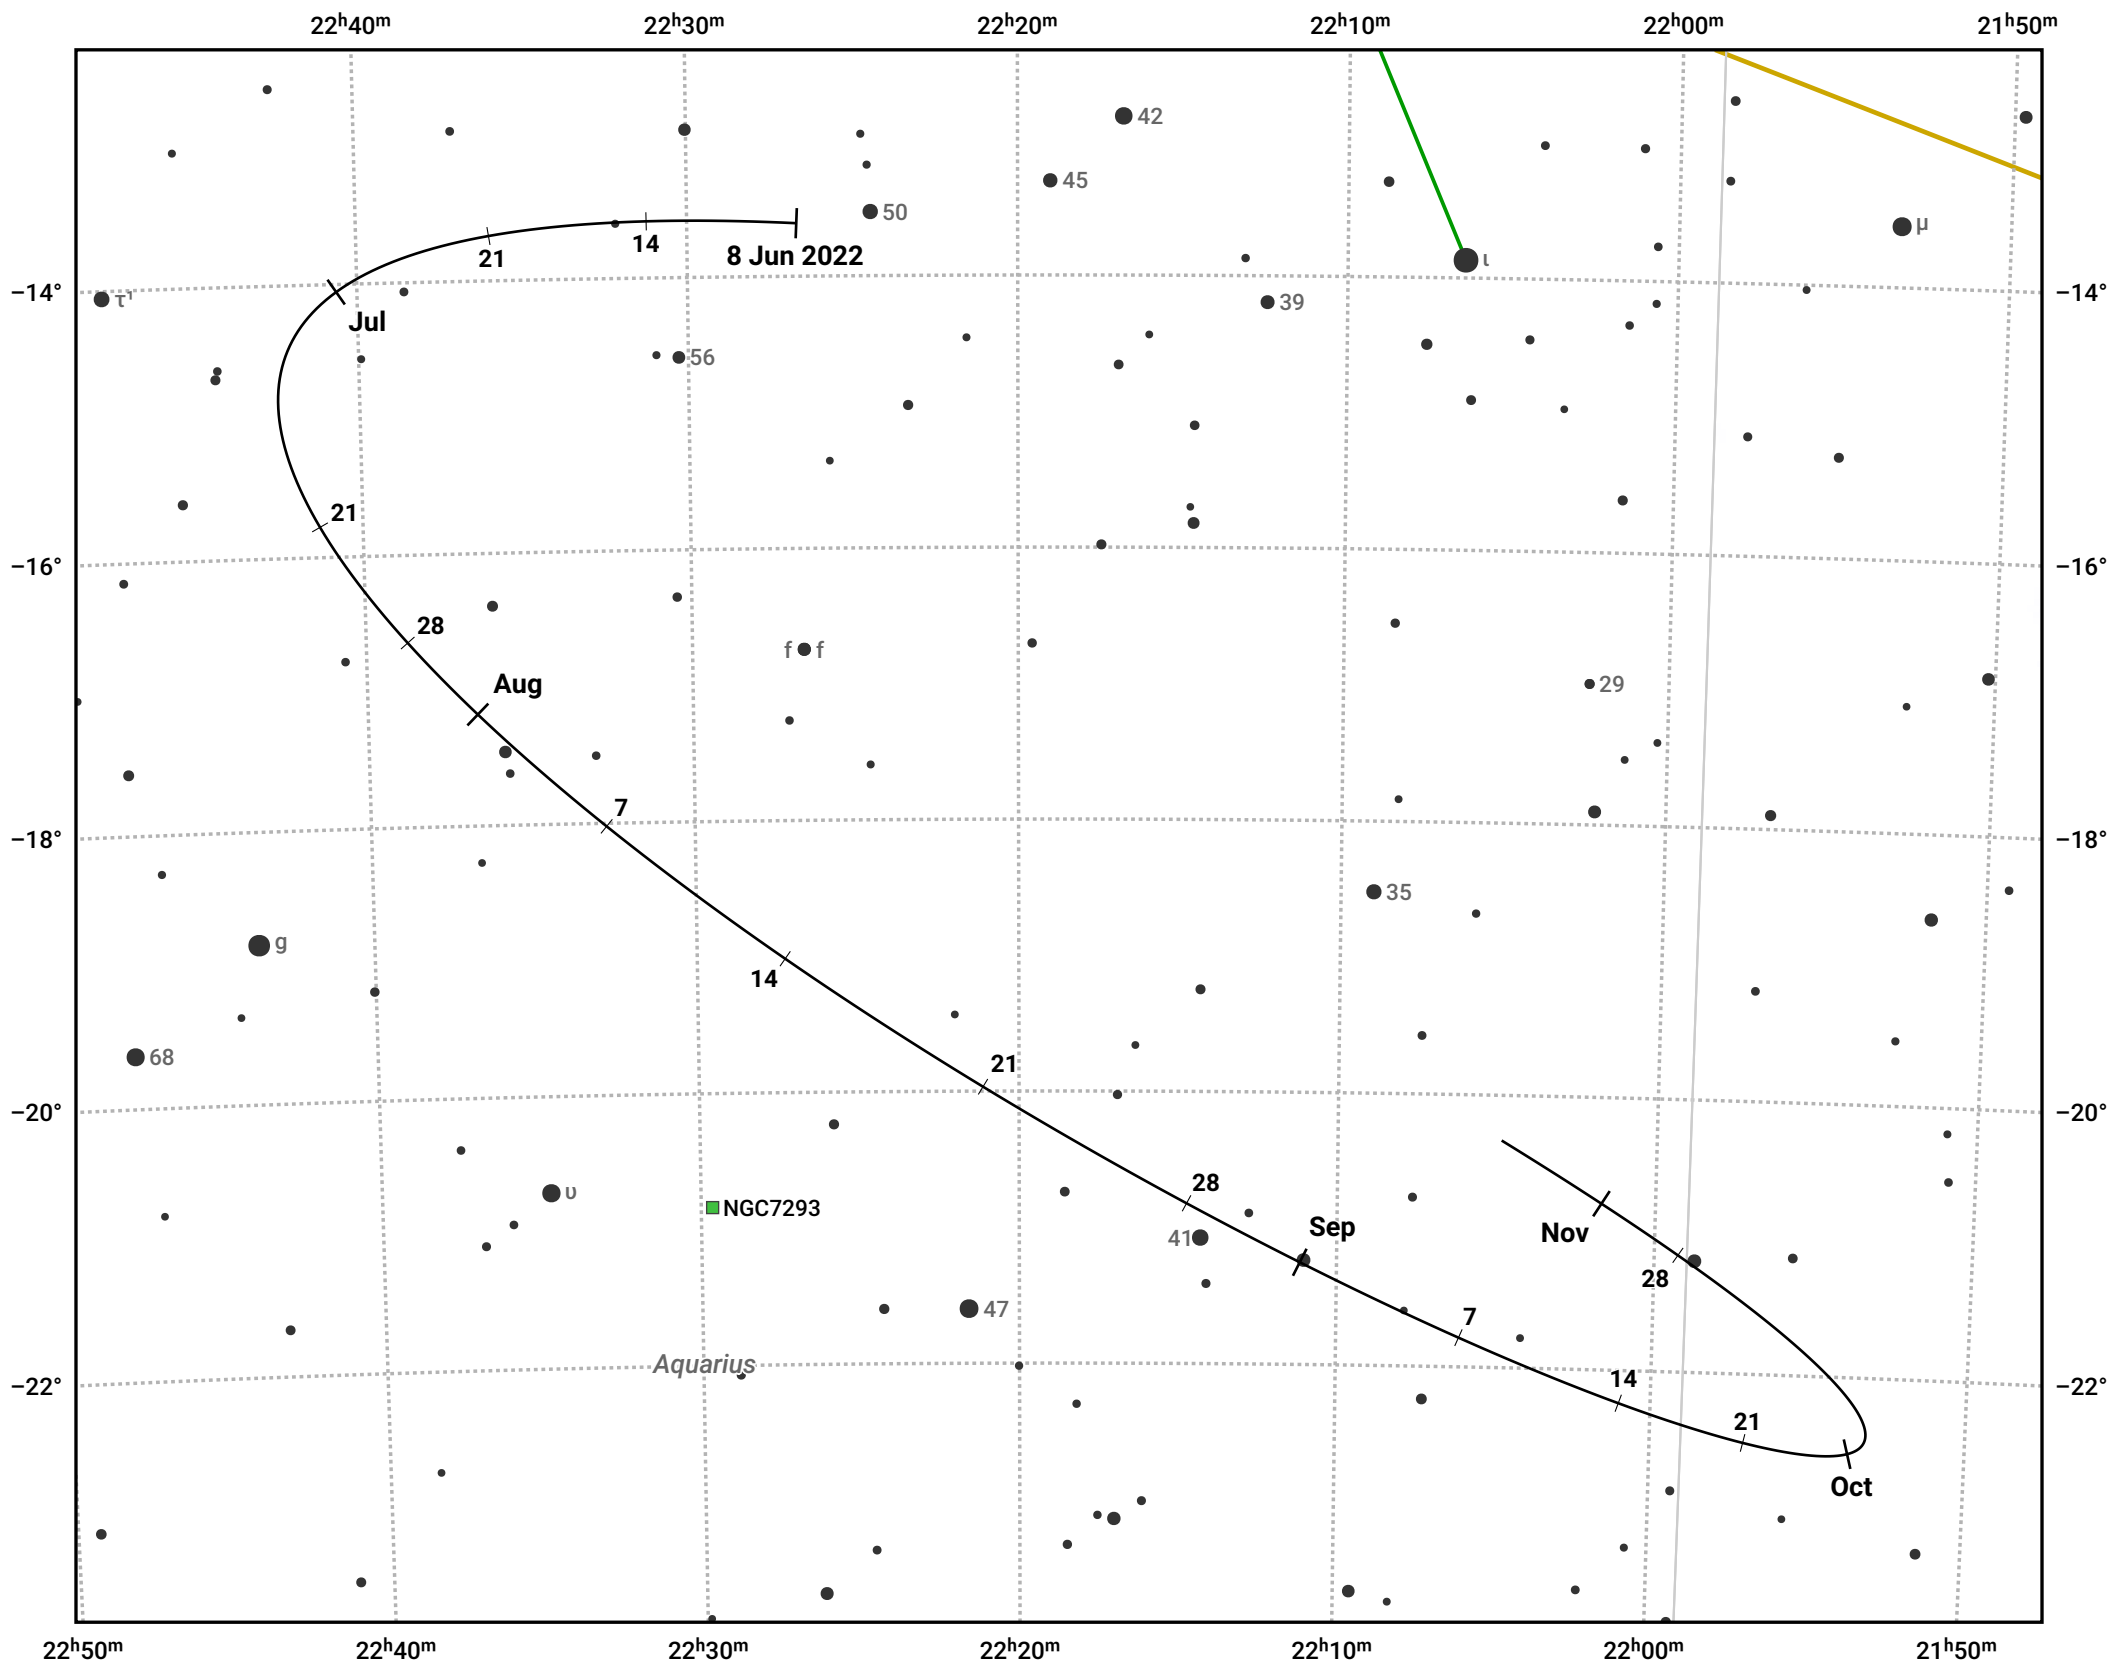

# The path of Asteroid 4 Vesta around opposition on 22 Aug 2022

© Dominic Ford 2011–2024. Date markers placed at midnight UTC. Downloaded from <https://in-the-sky.org>

Magnitude scale: • 8.0 • 7.0 • 6.0 • 5.0 ● 4.0

— Ecliptic Plane

Galaxy    Bright nebula    Open cluster    Globular cluster

Date	Mag	Phase
2022 Jul 1	7.0	96%
2022 Jul 31	6.4	99%
2022 Aug 1	6.3	99%
2022 Sep 1	6.1	100%
2022 Oct 1	6.9	98%
2022 Oct 22	7.4	96%
2022 Nov 1	7.6	96%