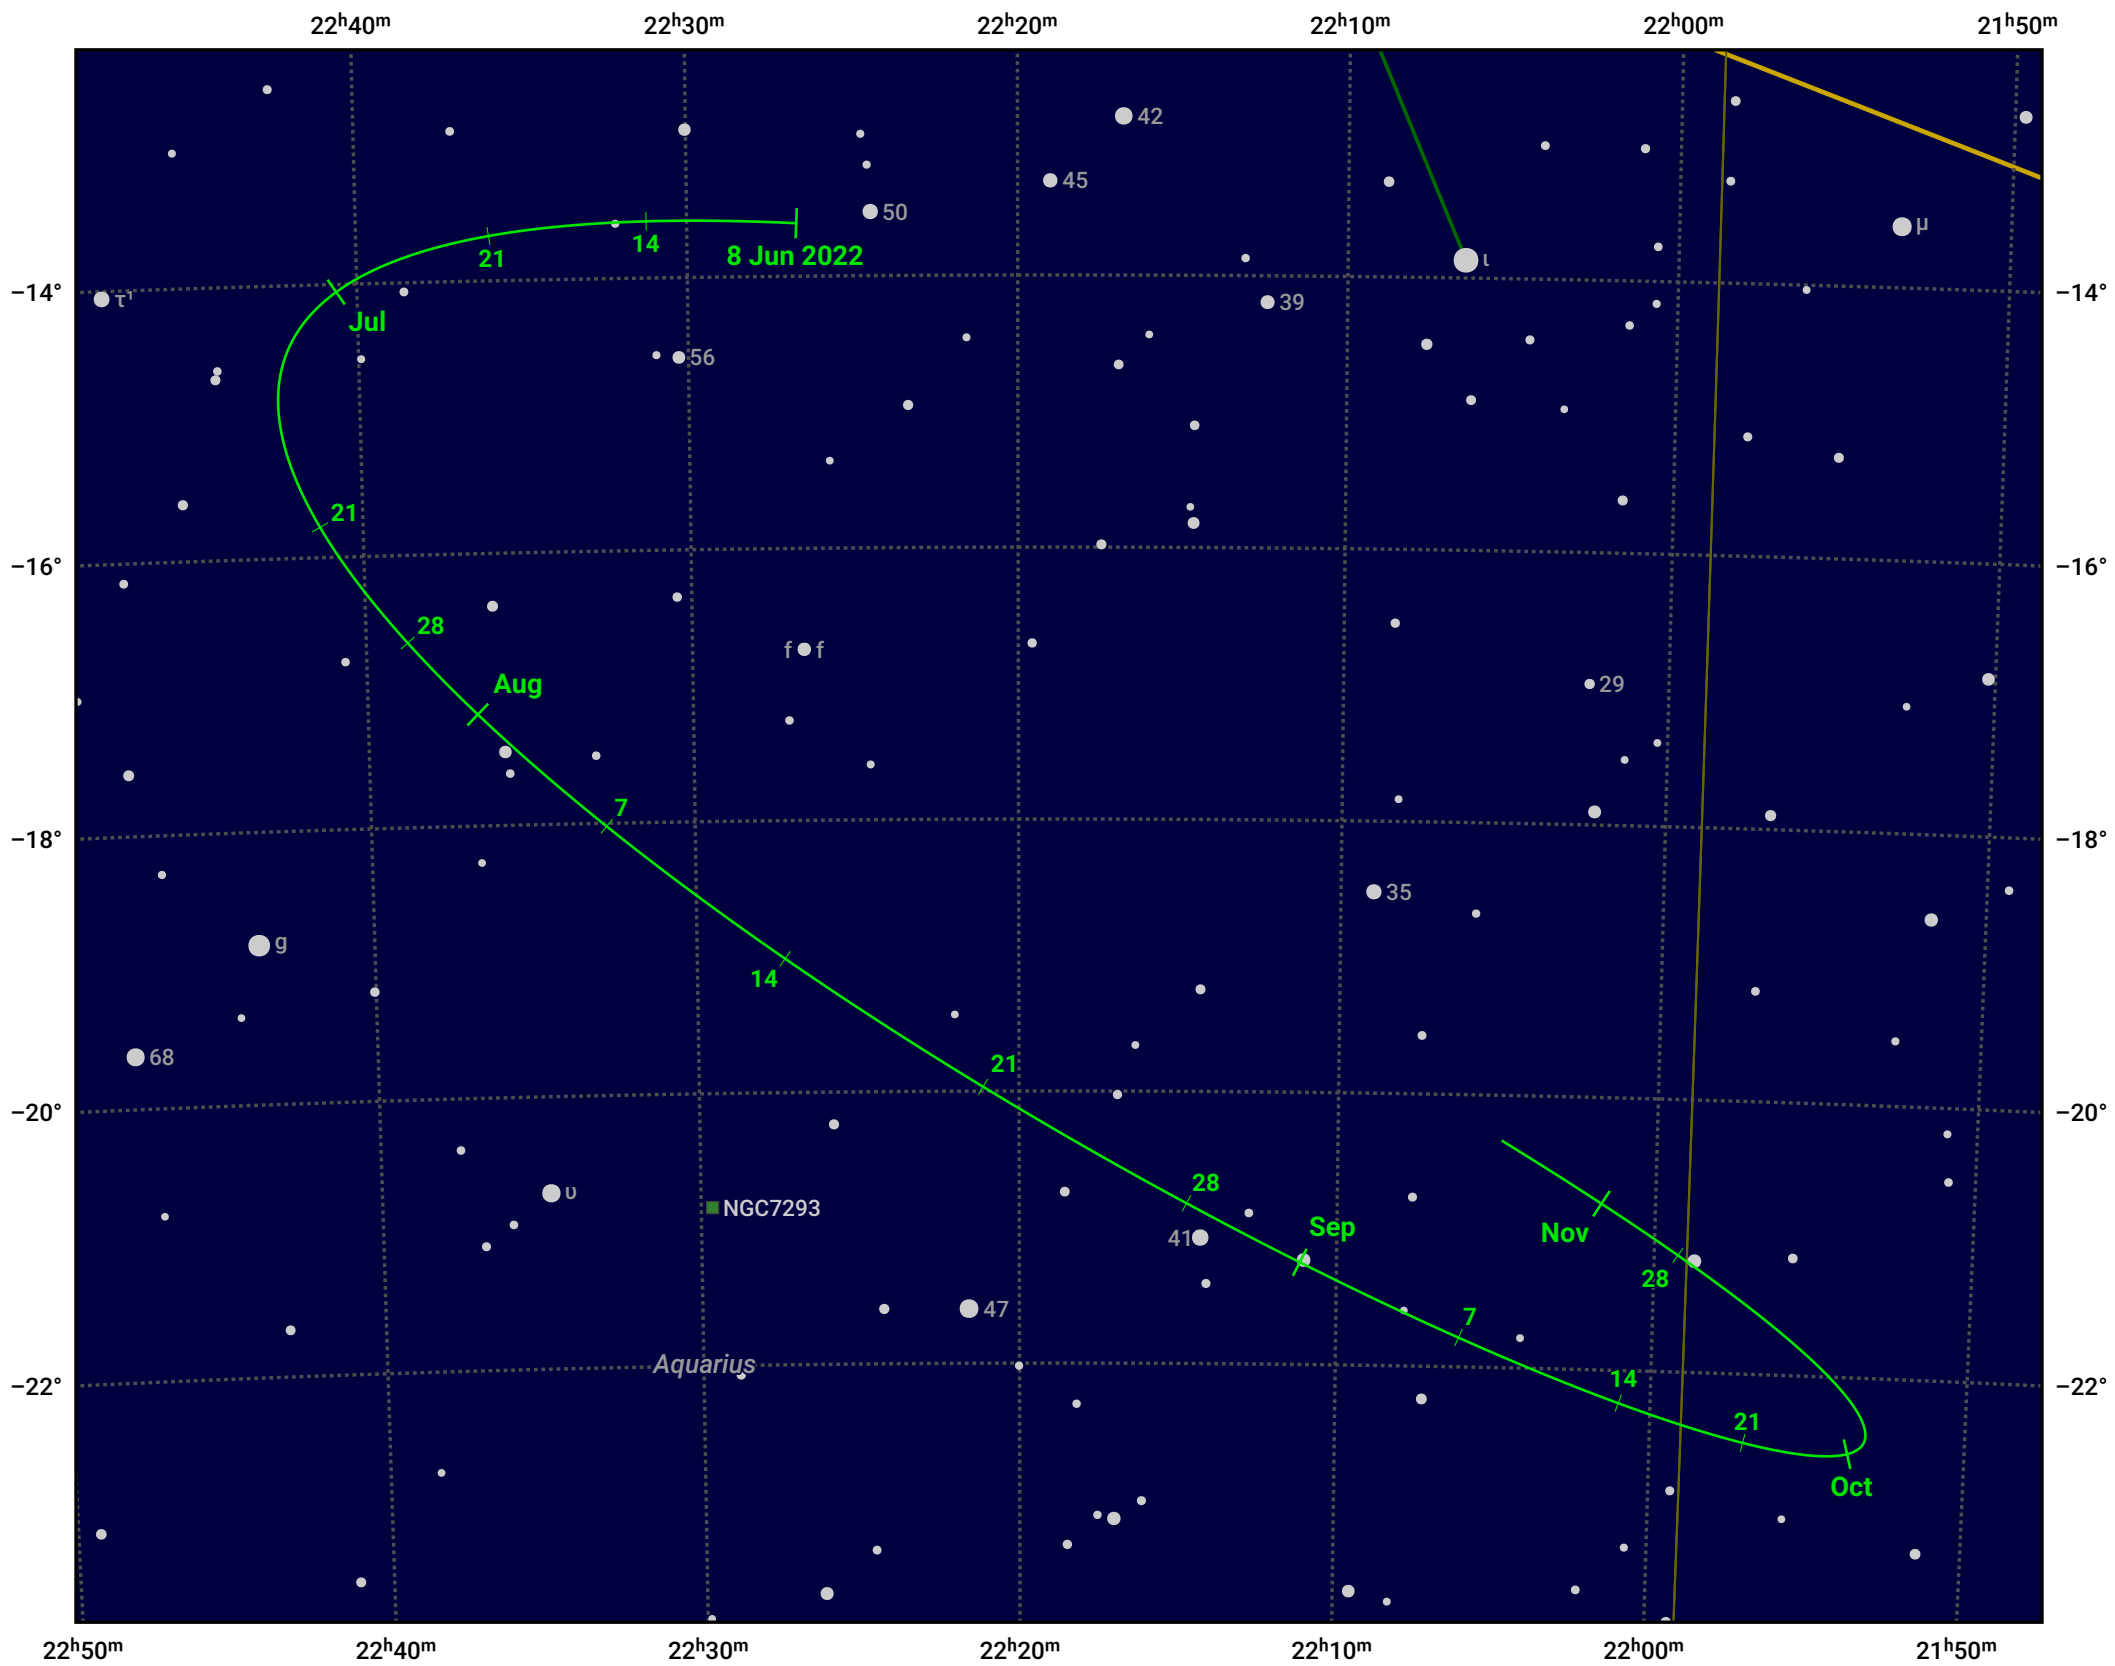

The path of Asteroid 4 Vesta around opposition on 22 Aug 2022

© Dominic Ford 2011–2024. Date markers placed at midnight UTC. Downloaded from <https://in-the-sky.org>

Magnitude scale: ● 8.0 ● 7.0 ● 6.0 ● 5.0 ● 4.0

— Ecliptic Plane

● Galaxy ● Bright nebula ● Open cluster ● Globular cluster

Date	Mag	Phase
2022 Jul 1	7.0	96%
2022 Jul 31	6.4	99%
2022 Aug 1	6.3	99%
2022 Sep 1	6.1	100%
2022 Oct 1	6.9	98%
2022 Oct 22	7.4	96%
2022 Nov 1	7.6	96%