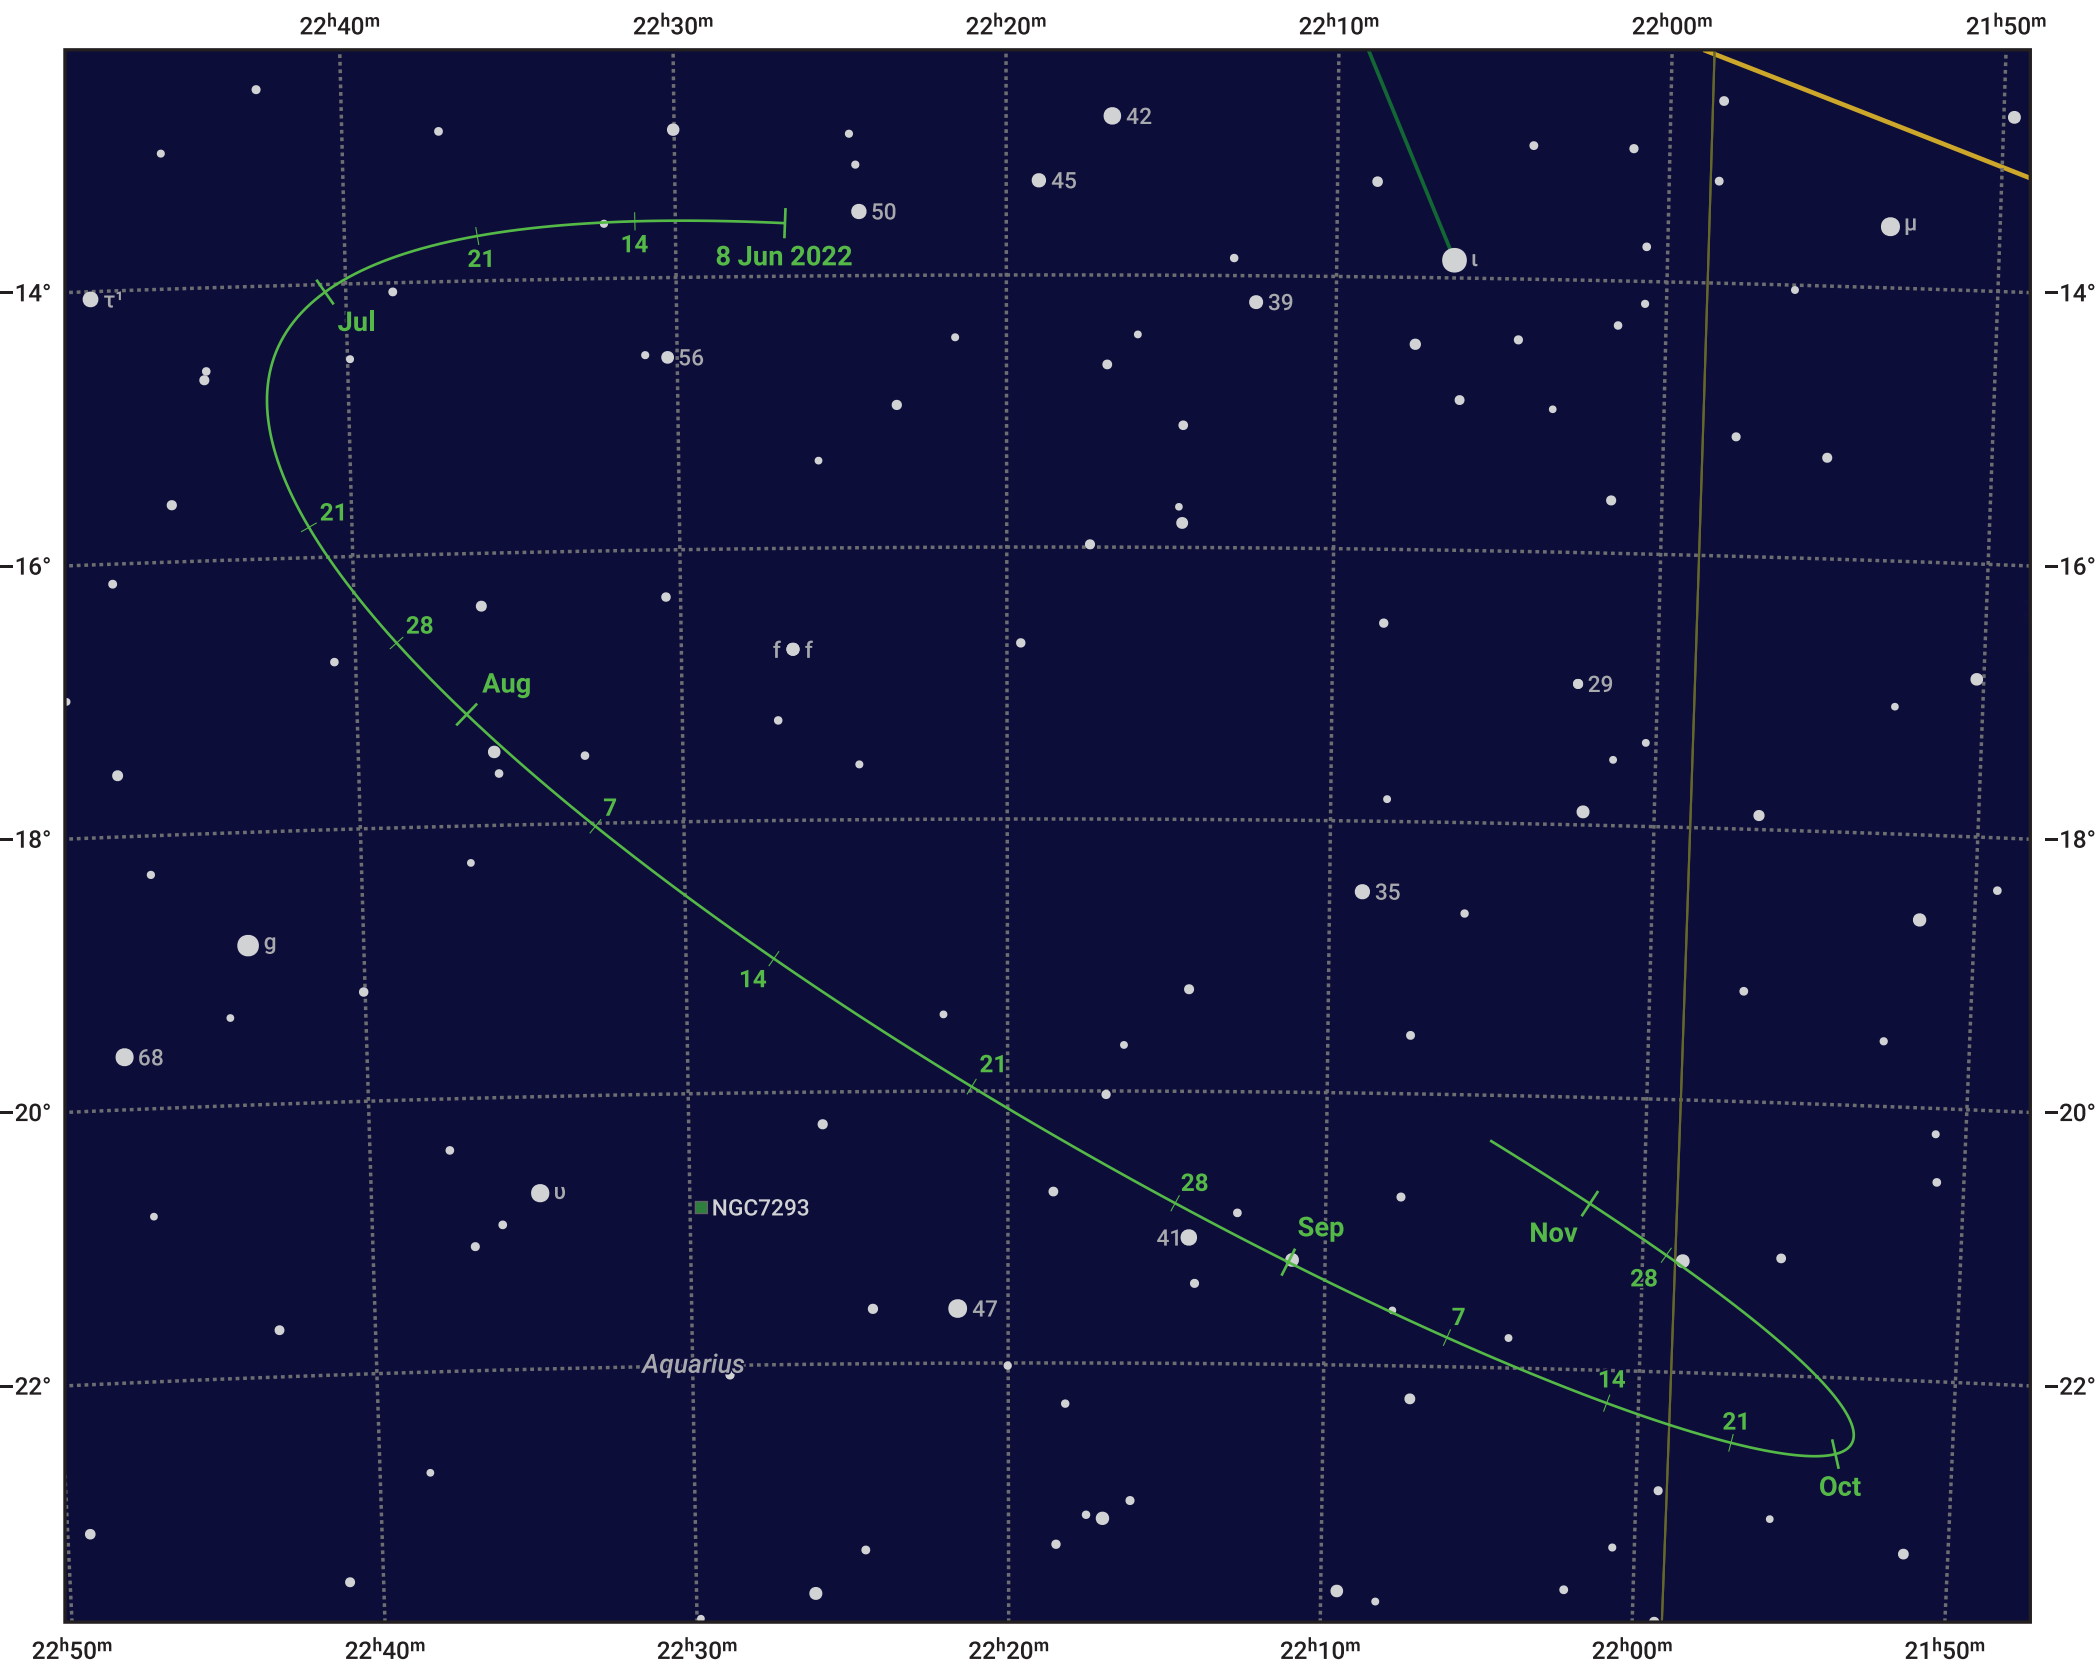

# The path of Asteroid 4 Vesta around opposition on 22 Aug 2022

© Dominic Ford 2011–2024. Date markers placed at midnight UTC. Downloaded from <https://in-the-sky.org>

Magnitude scale: ● 8.0 ● 7.0 ● 6.0 ● 5.0 ● 4.0

— Ecliptic Plane

● Galaxy ● Bright nebula ● Open cluster ● Globular cluster

Date	Mag	Phase
2022 Jul 1	7.0	96%
2022 Jul 31	6.4	99%
2022 Aug 1	6.3	99%
2022 Sep 1	6.1	100%
2022 Oct 1	6.9	98%
2022 Oct 22	7.4	96%
2022 Nov 1	7.6	96%