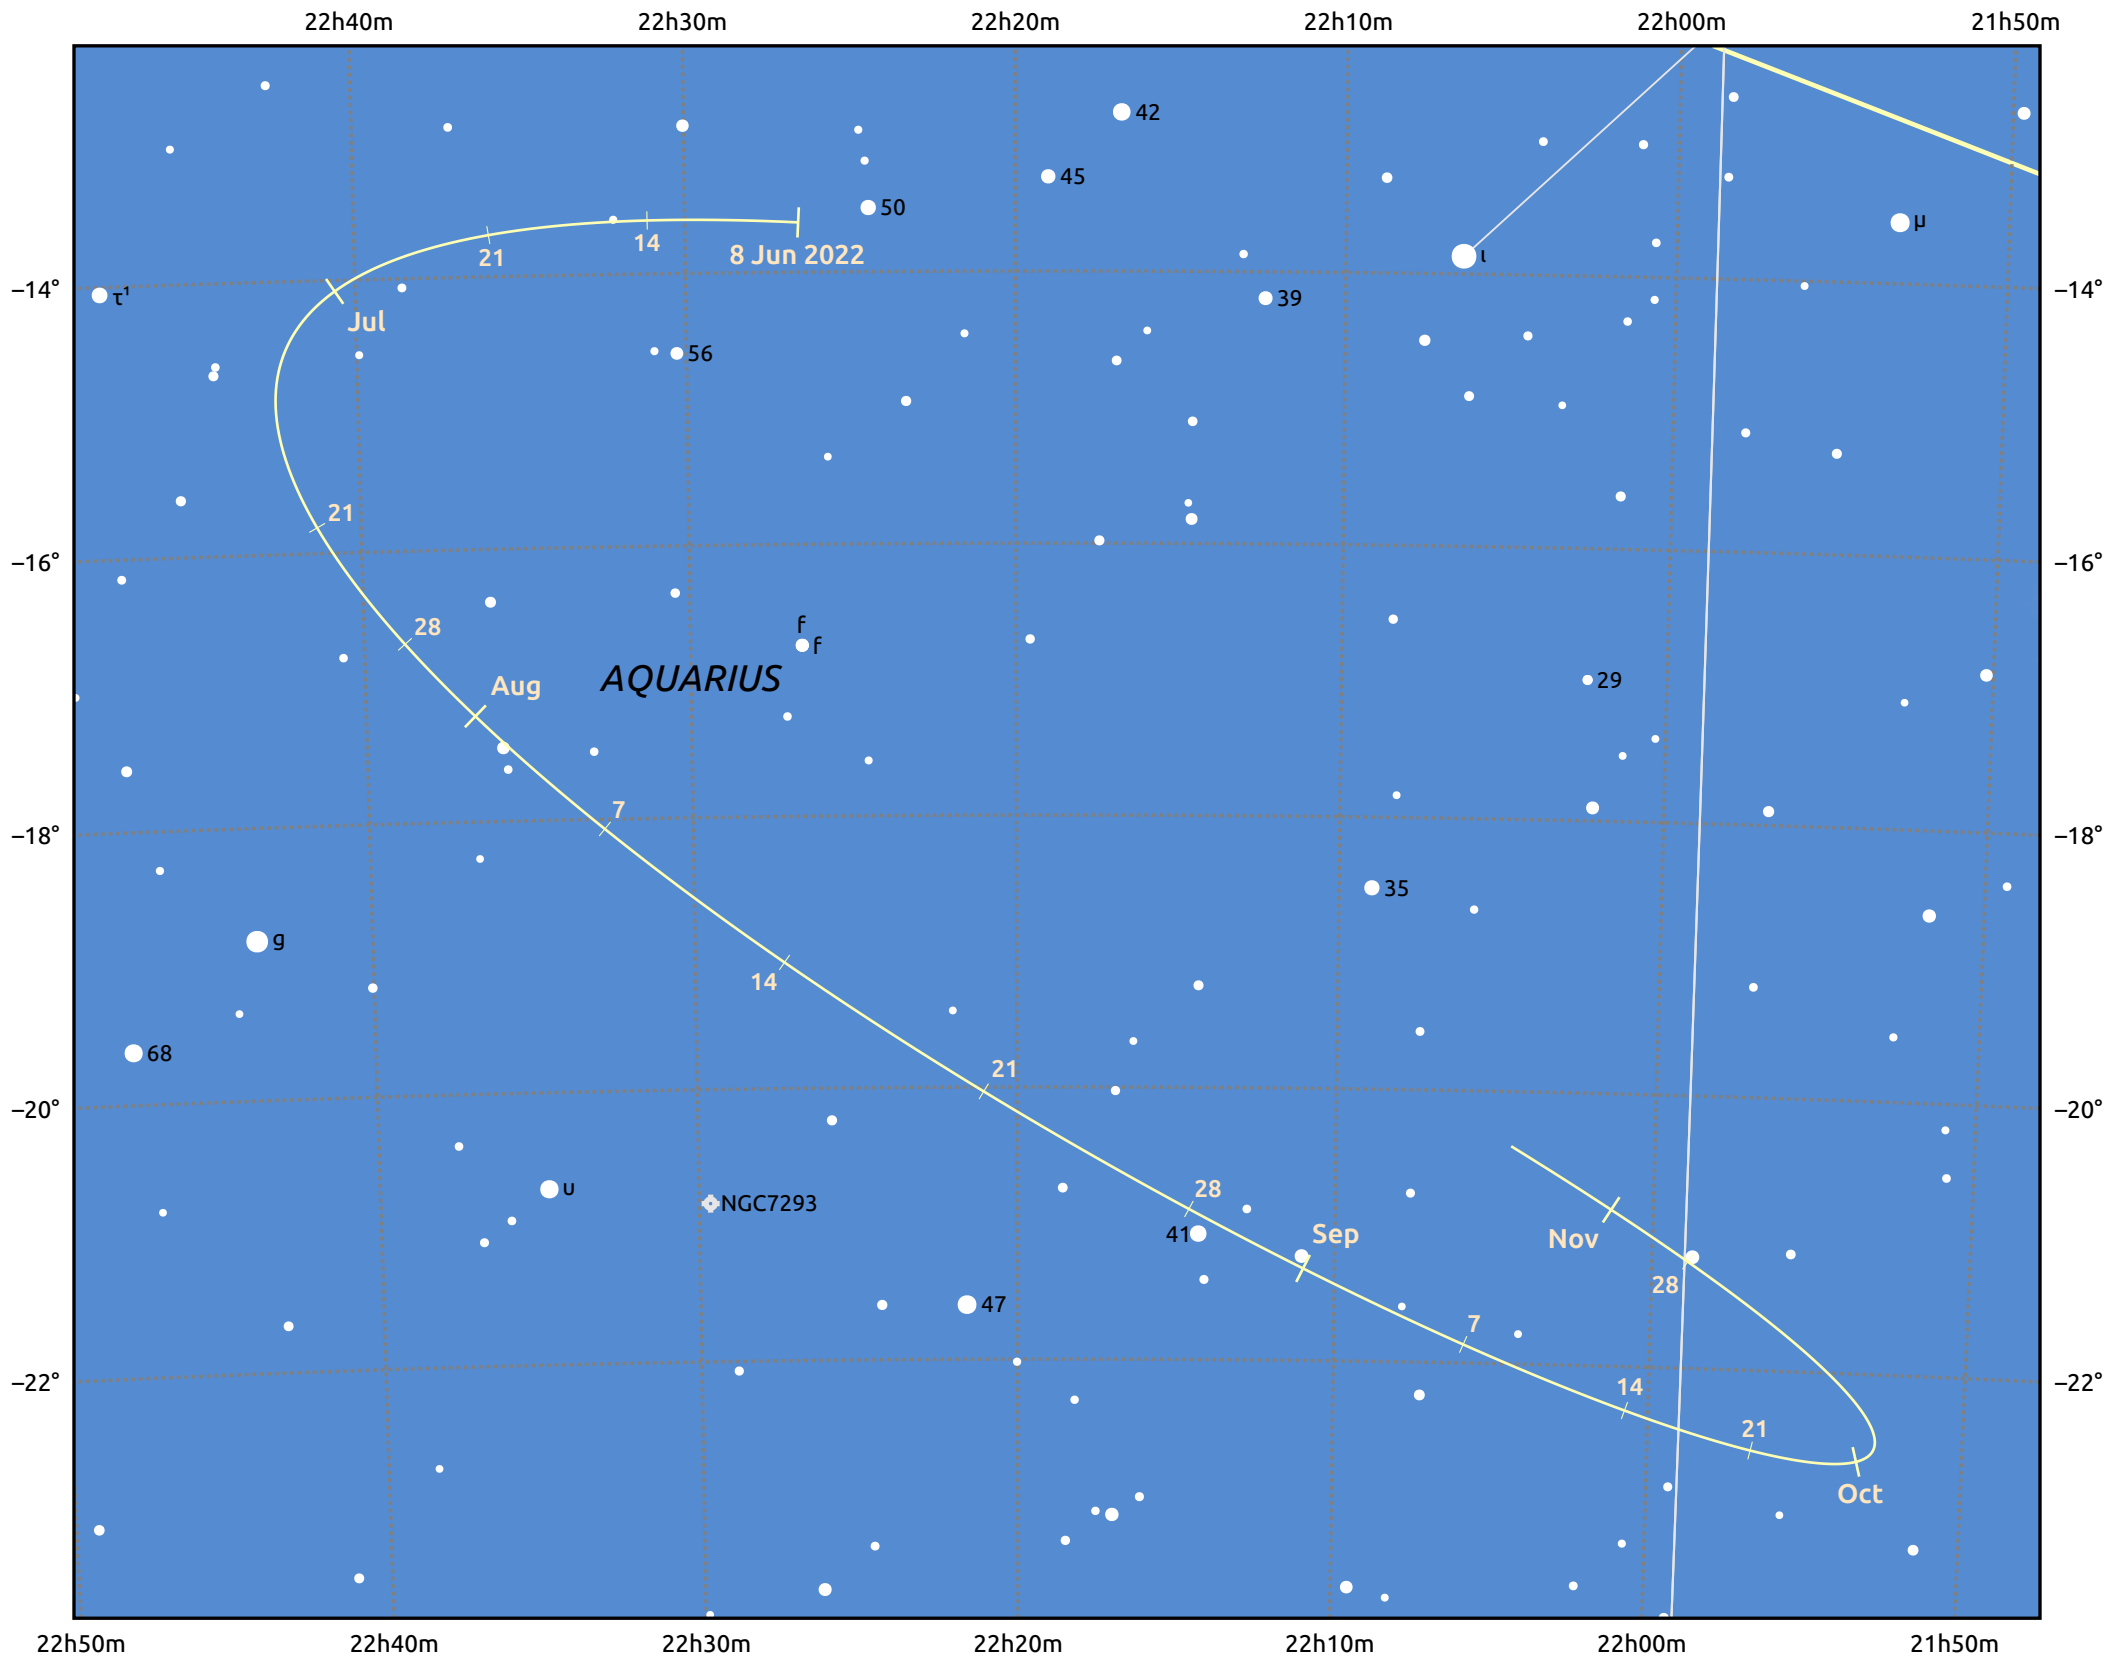

The path of Asteroid 4 Vesta around opposition on 22 Aug 2022

© Dominic Ford 2011–2025. Date markers placed at midnight UTC. Downloaded from <https://in-the-sky.org>

Magnitude scale: ● 8.0 ● 7.0 ● 6.0 ● 5.0 ● 4.0

— Ecliptic Plane

Galaxy Bright nebula Open cluster Globular cluster Planetary nebula

Date	Mag	Phase
2022 Jul 1	7.0	96%
2022 Jul 30	6.4	99%
2022 Aug 1	6.3	99%
2022 Sep 1	6.1	100%
2022 Oct 1	6.9	98%
2022 Oct 22	7.4	96%
2022 Nov 1	7.6	96%