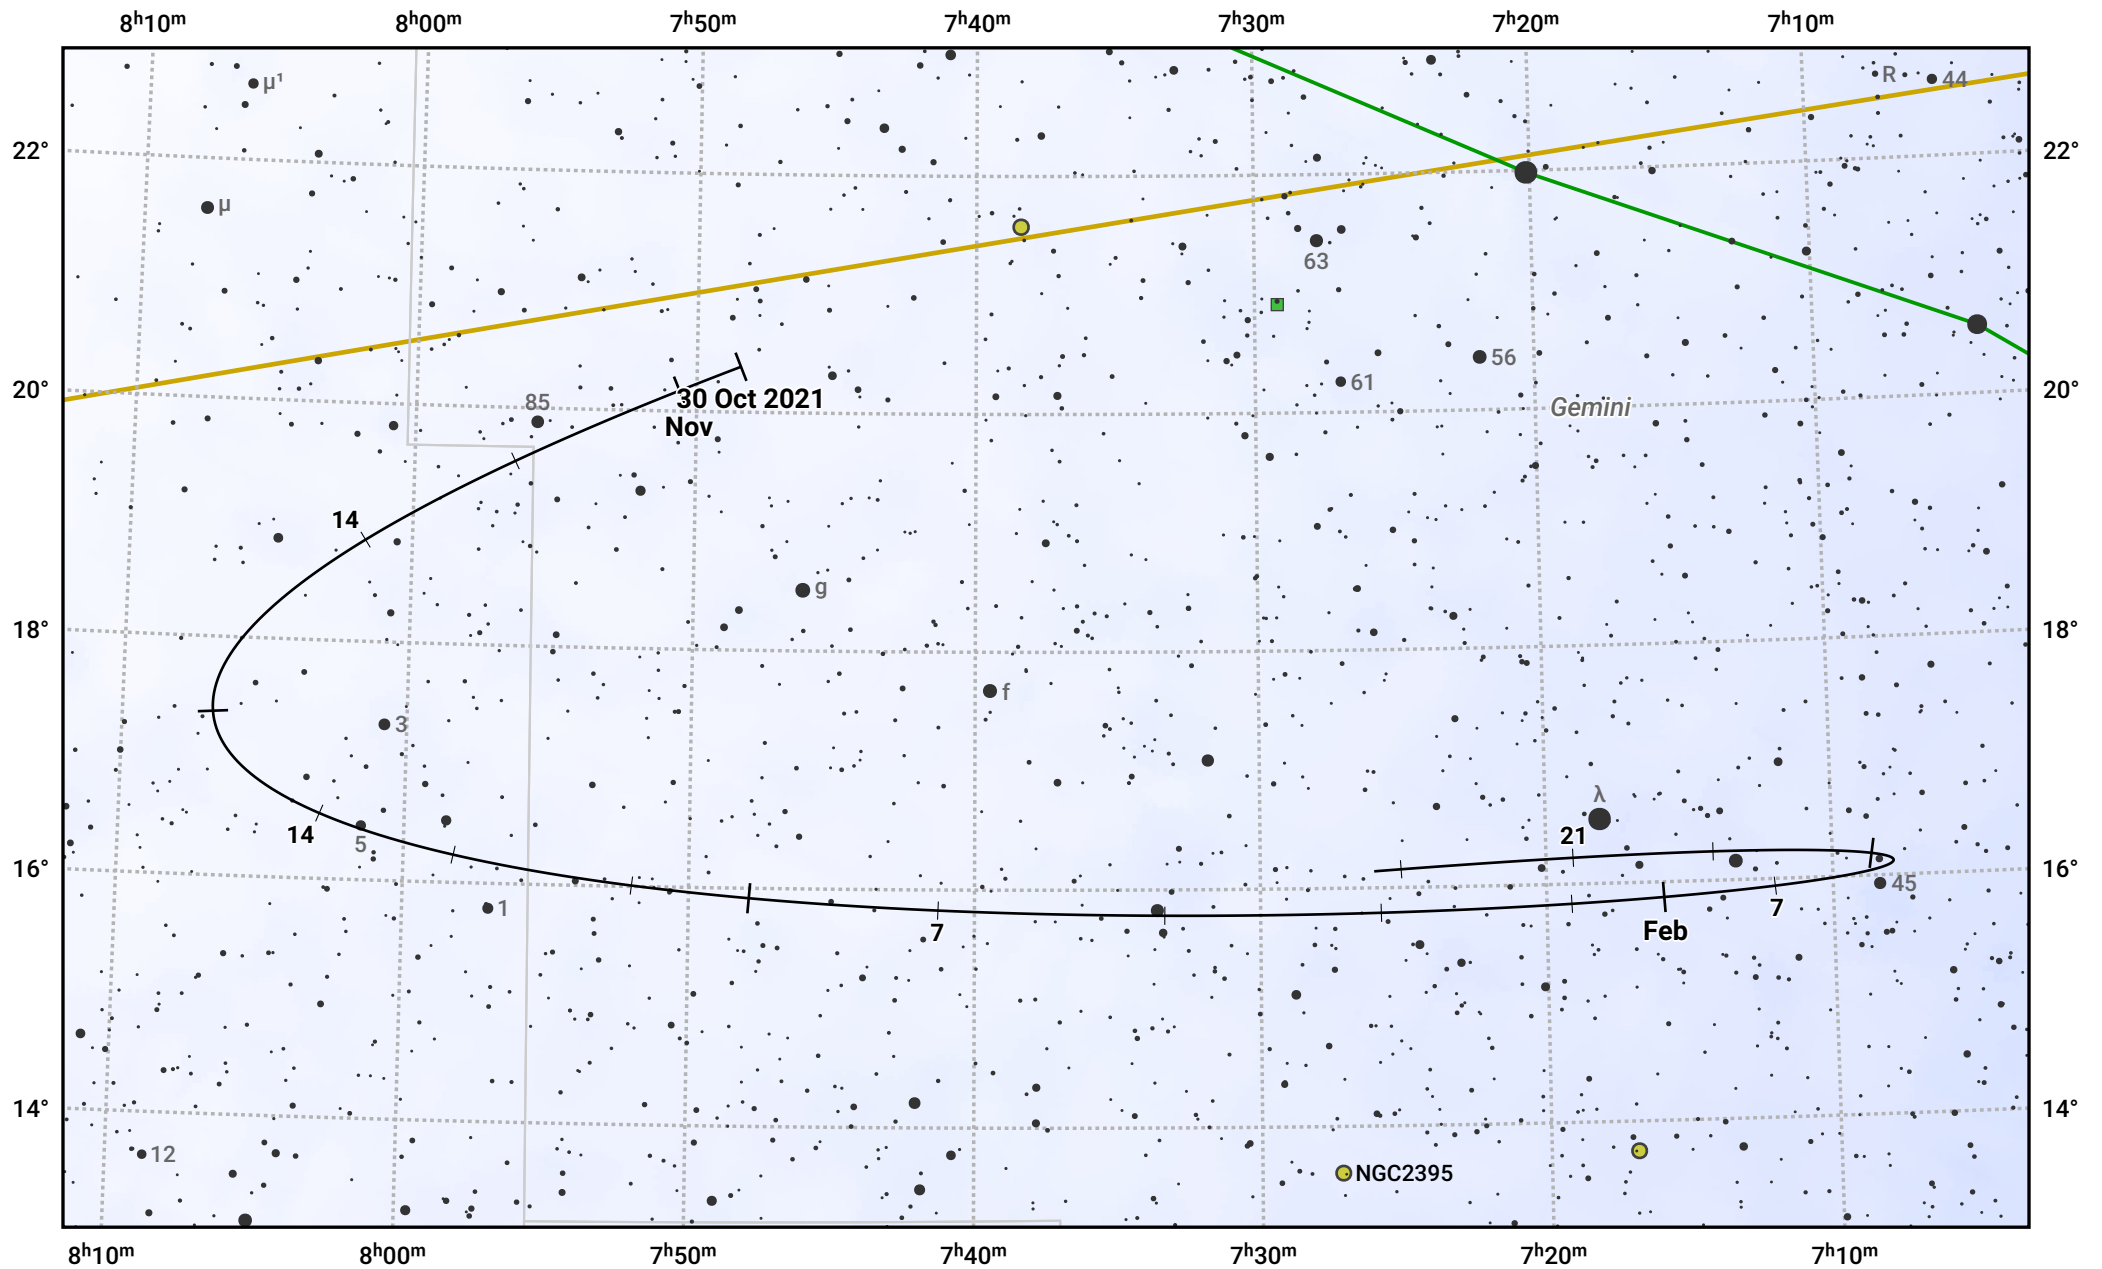

# The path of Asteroid 7 Iris around opposition on 13 Jan 2022

© Dominic Ford 2011–2024. Date markers placed at midnight UTC. Downloaded from <https://in-the-sky.org>

Magnitude scale: 10.0 9.0 8.0 7.0 6.0 5.0 4.0 3.0

— Ecliptic Plane

- Galaxy
- Bright nebula
- Open cluster
- + Globular cluster

Date	Mag	Phase
2021 Nov 1	9.2	93%
2021 Dec 1	8.6	96%
2021 Dec 22	8.2	99%
2022 Jan 1	7.9	100%
2022 Feb 1	8.3	99%
2022 Feb 28	9.2	97%
2022 Mar 1	9.2	97%