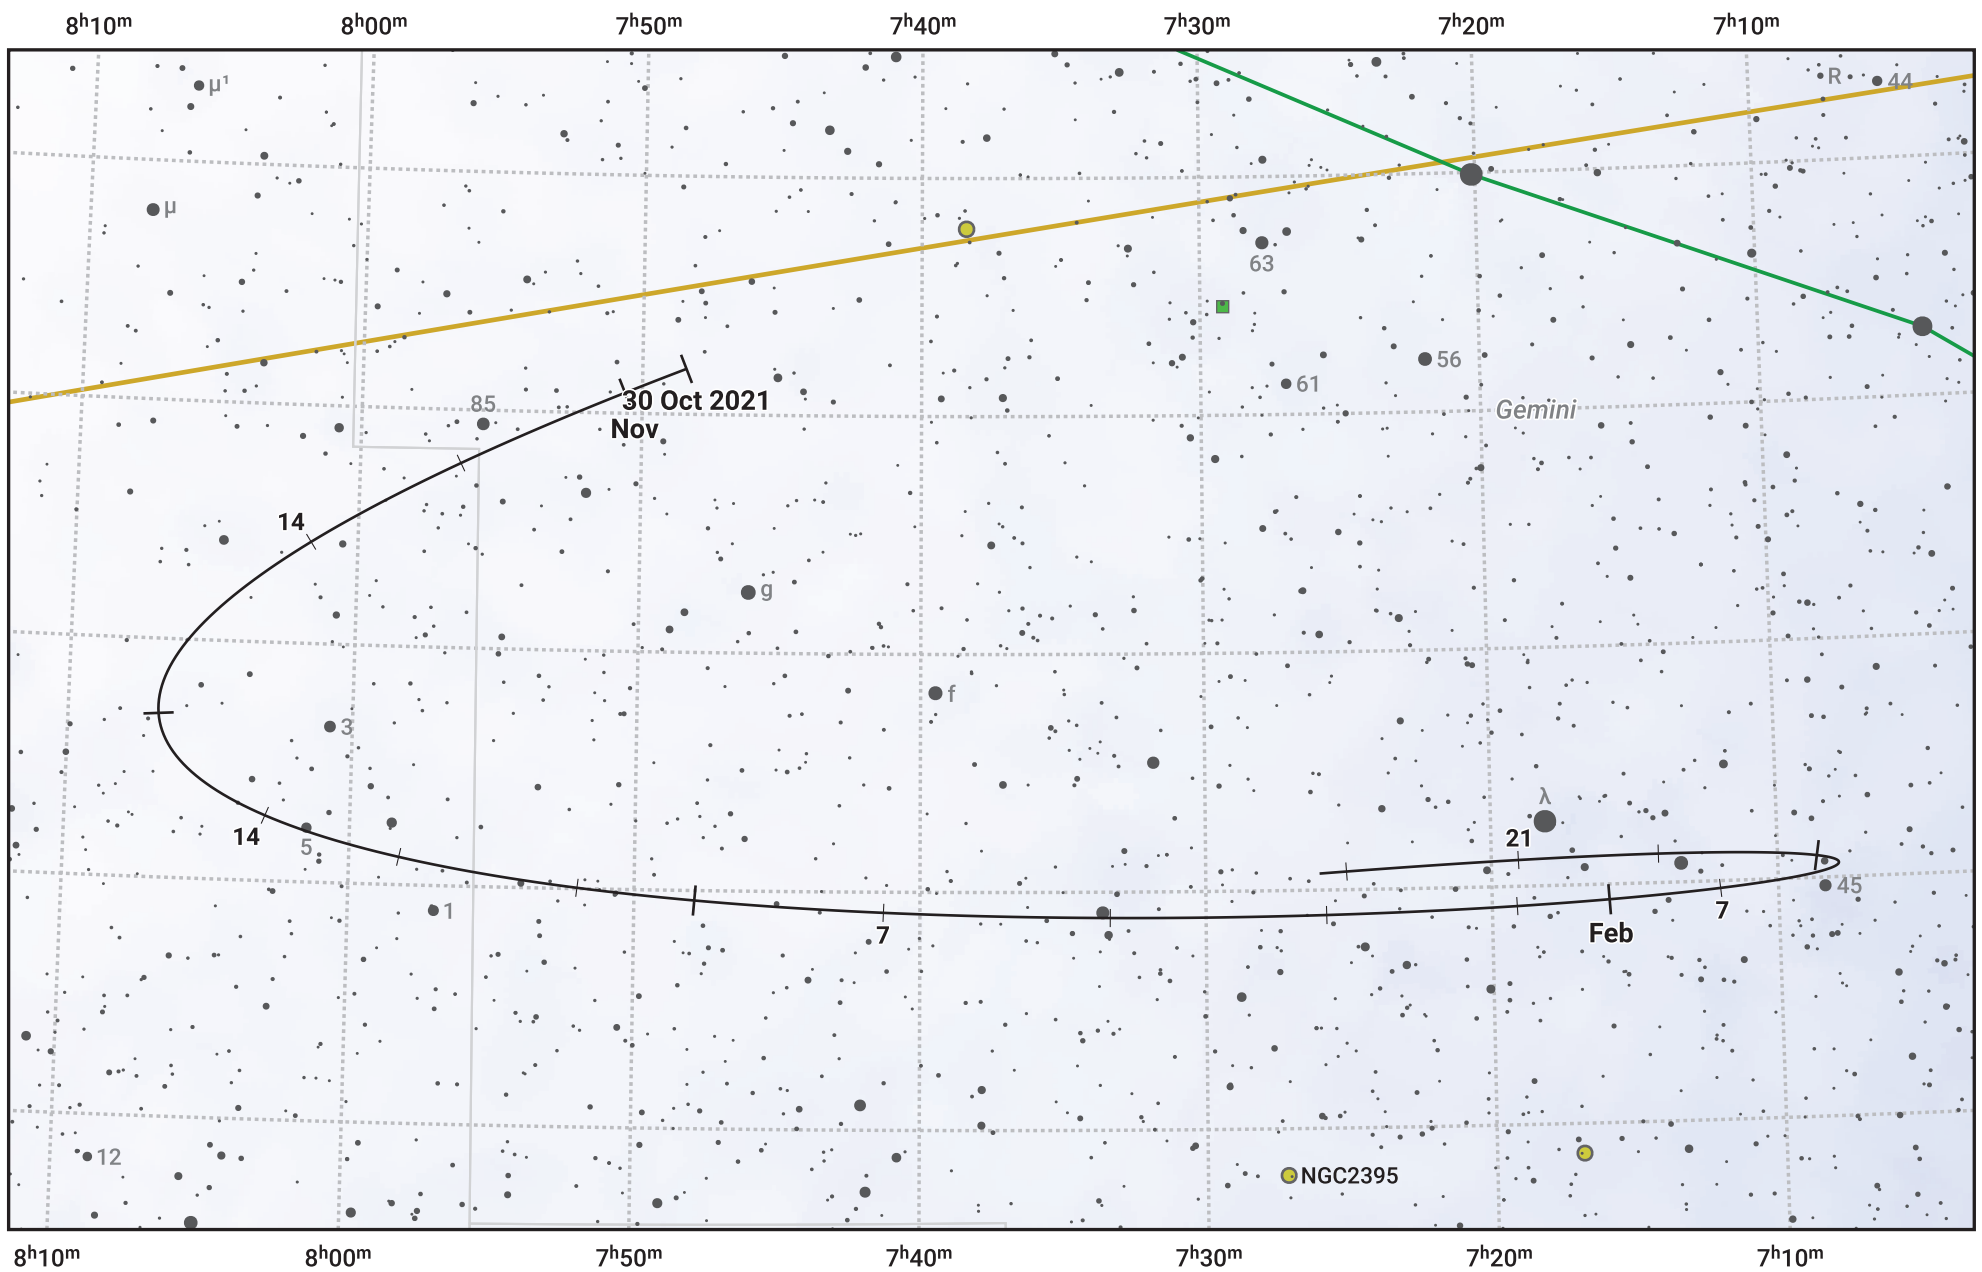

The path of Asteroid 7 Iris around opposition on 13 Jan 2022

© Dominic Ford 2011–2024. Date markers placed at midnight UTC. Downloaded from <https://in-the-sky.org>

Magnitude scale: · 10.0 · 9.0 · 8.0 · 7.0 · 6.0 · 5.0 ● 4.0 ● 3.0

— Ecliptic Plane

-  Galaxy
-  Bright nebula
-  Open cluster
-  Globular cluster

Date	Mag	Phase
2021 Nov 1	9.2	93%
2021 Dec 1	8.6	96%
2021 Dec 22	8.2	99%
2022 Jan 1	7.9	100%
2022 Feb 1	8.3	99%
2022 Feb 28	9.2	97%
2022 Mar 1	9.2	97%