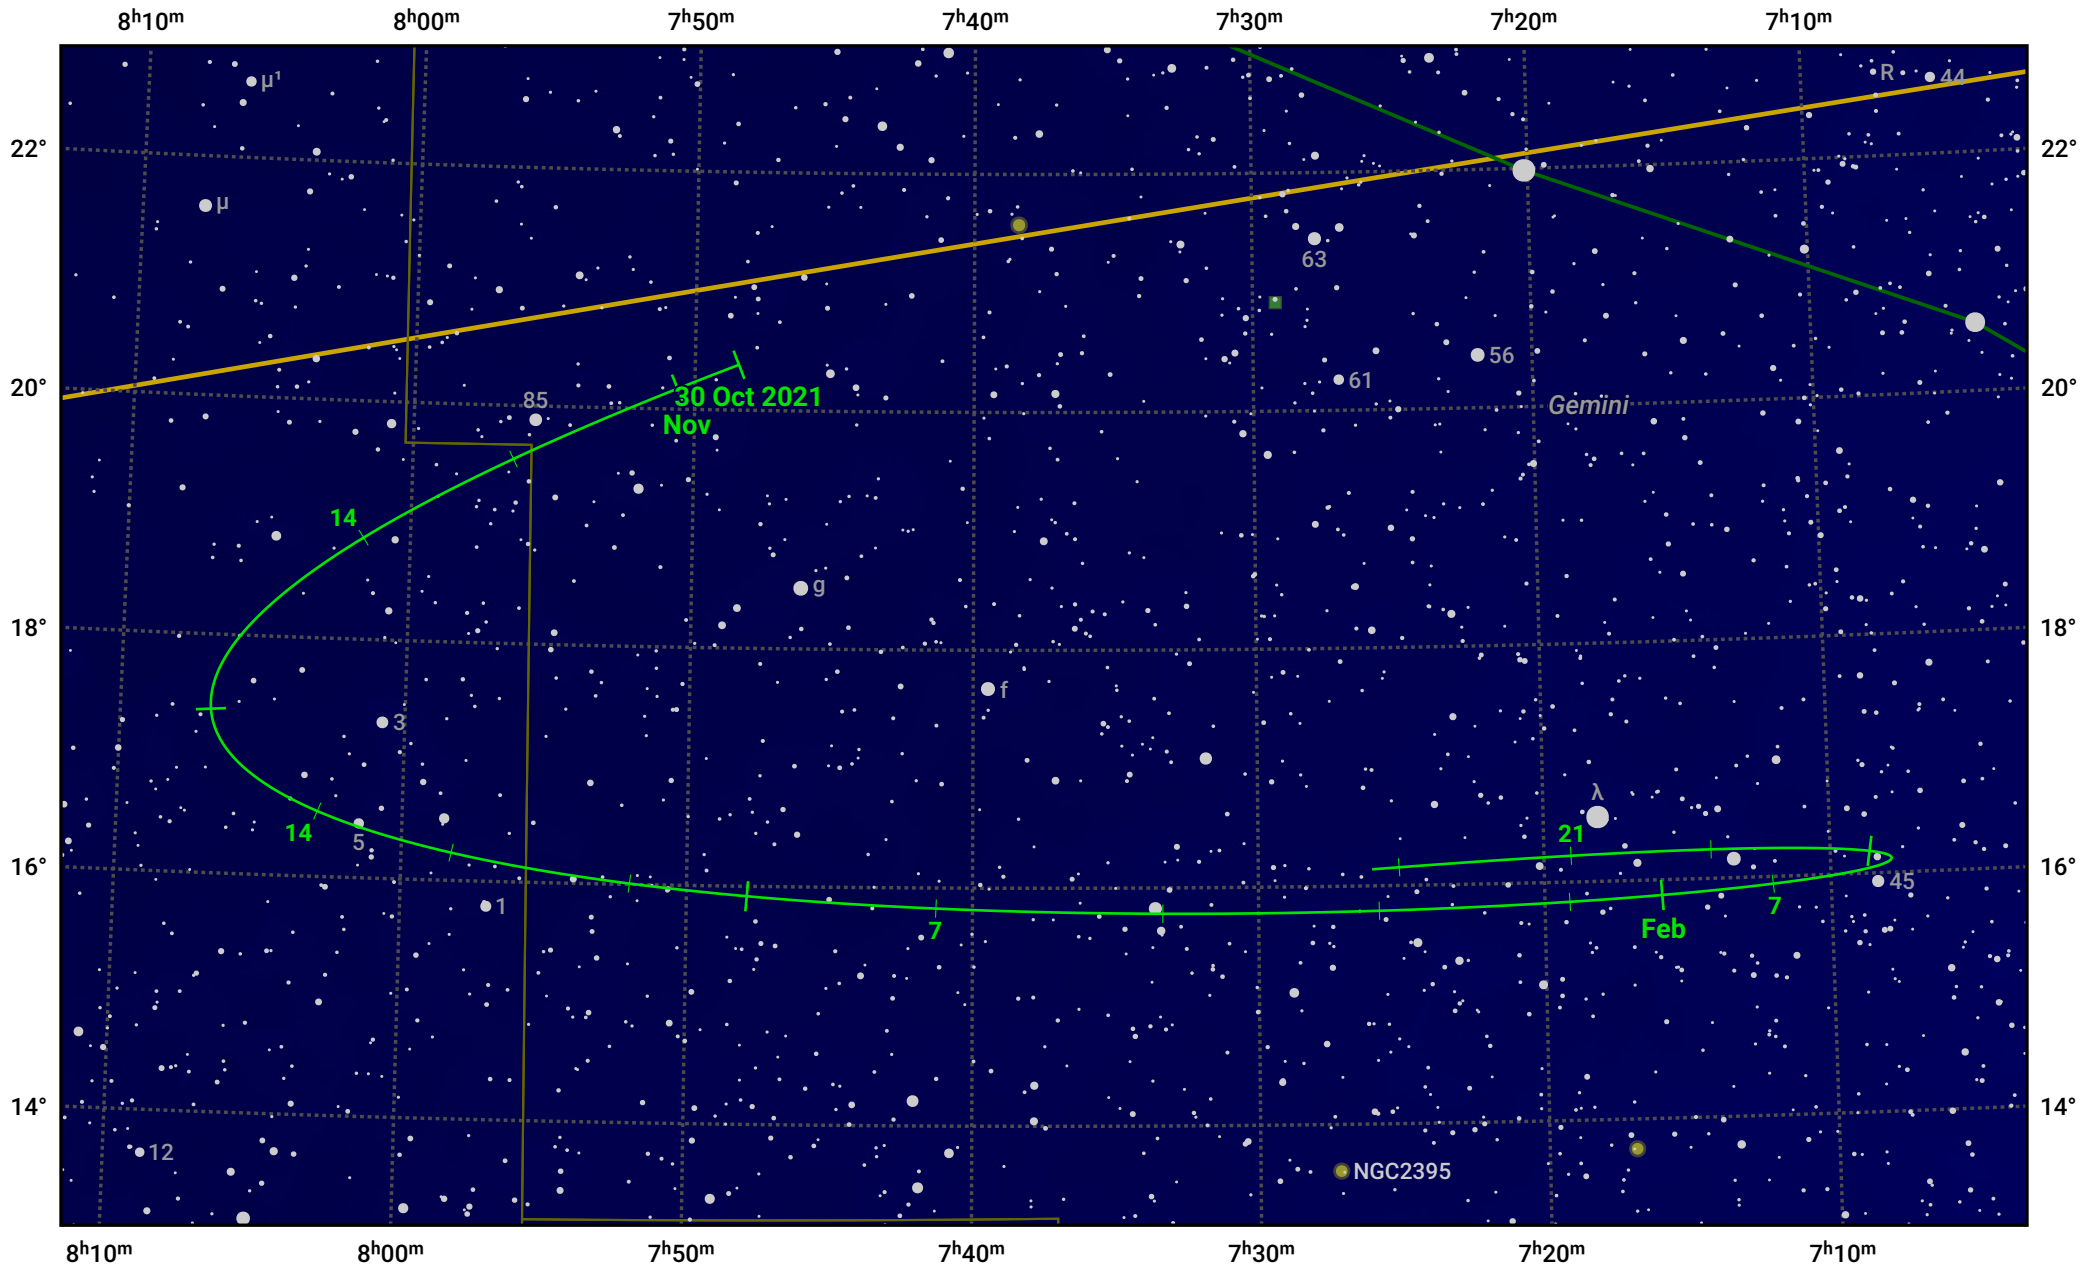

# The path of Asteroid 7 Iris around opposition on 13 Jan 2022

© Dominic Ford 2011–2024. Date markers placed at midnight UTC. Downloaded from <https://in-the-sky.org>

Magnitude scale: 10.0 9.0 8.0 7.0 6.0 5.0 4.0 3.0

— Ecliptic Plane

-  Galaxy
-  Bright nebula
-  Open cluster
-  Globular cluster

Date	Mag	Phase
2021 Nov 1	9.2	93%
2021 Dec 1	8.6	96%
2021 Dec 22	8.2	99%
2022 Jan 1	7.9	100%
2022 Feb 1	8.3	99%
2022 Feb 28	9.2	97%
2022 Mar 1	9.2	97%