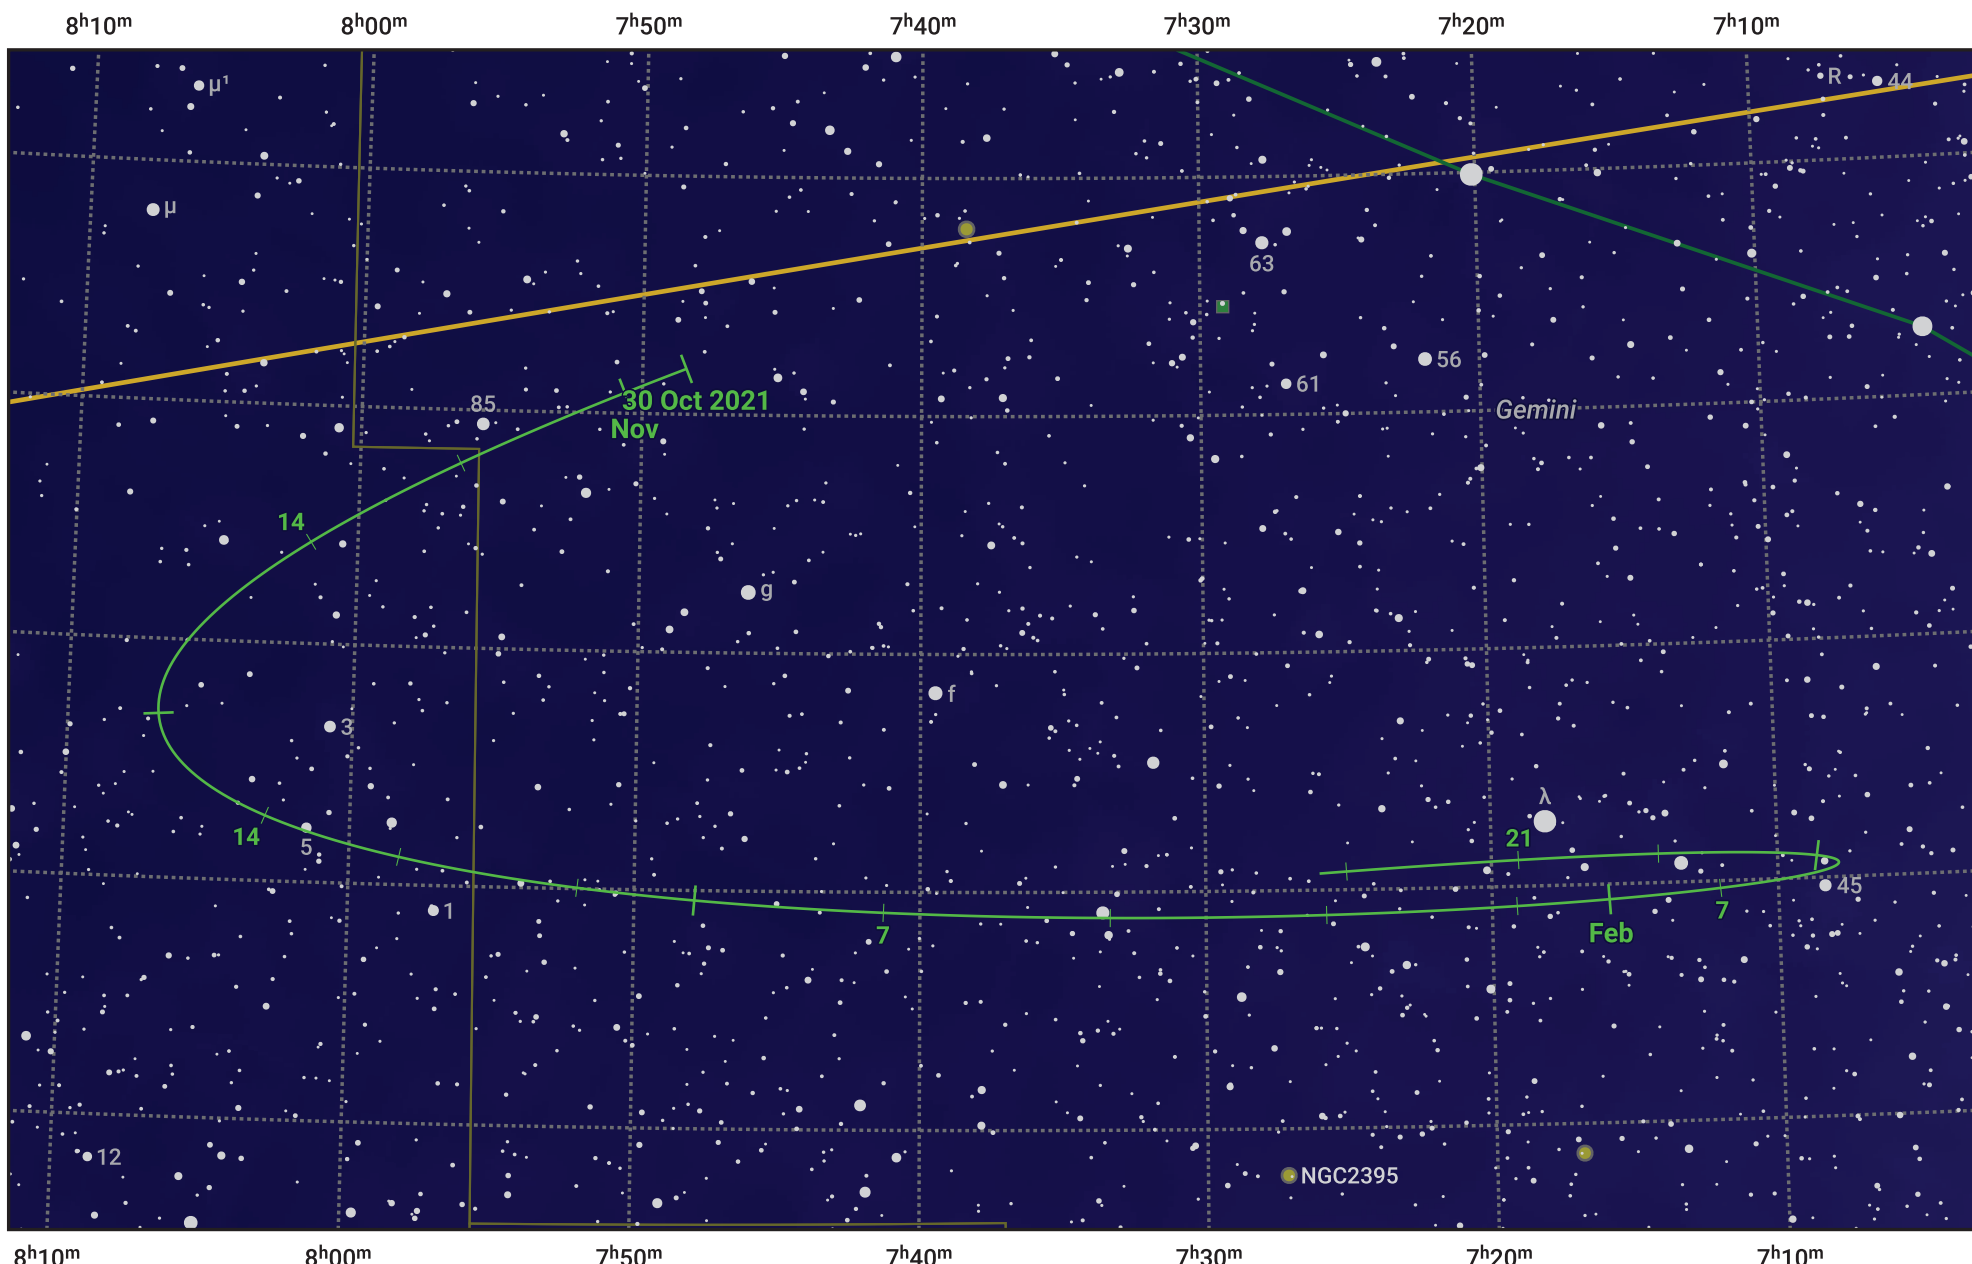

The path of Asteroid 7 Iris around opposition on 13 Jan 2022

© Dominic Ford 2011–2024. Date markers placed at midnight UTC. Downloaded from <https://in-the-sky.org>

Magnitude scale: 10.0 9.0 8.0 7.0 6.0 5.0 4.0 3.0

— Ecliptic Plane

- Galaxy
- Bright nebula
- Open cluster
- Globular cluster

Date	Mag	Phase
2021 Nov 1	9.2	93%
2021 Dec 1	8.6	96%
2021 Dec 22	8.2	99%
2022 Jan 1	7.9	100%
2022 Feb 1	8.3	99%
2022 Feb 28	9.2	97%
2022 Mar 1	9.2	97%