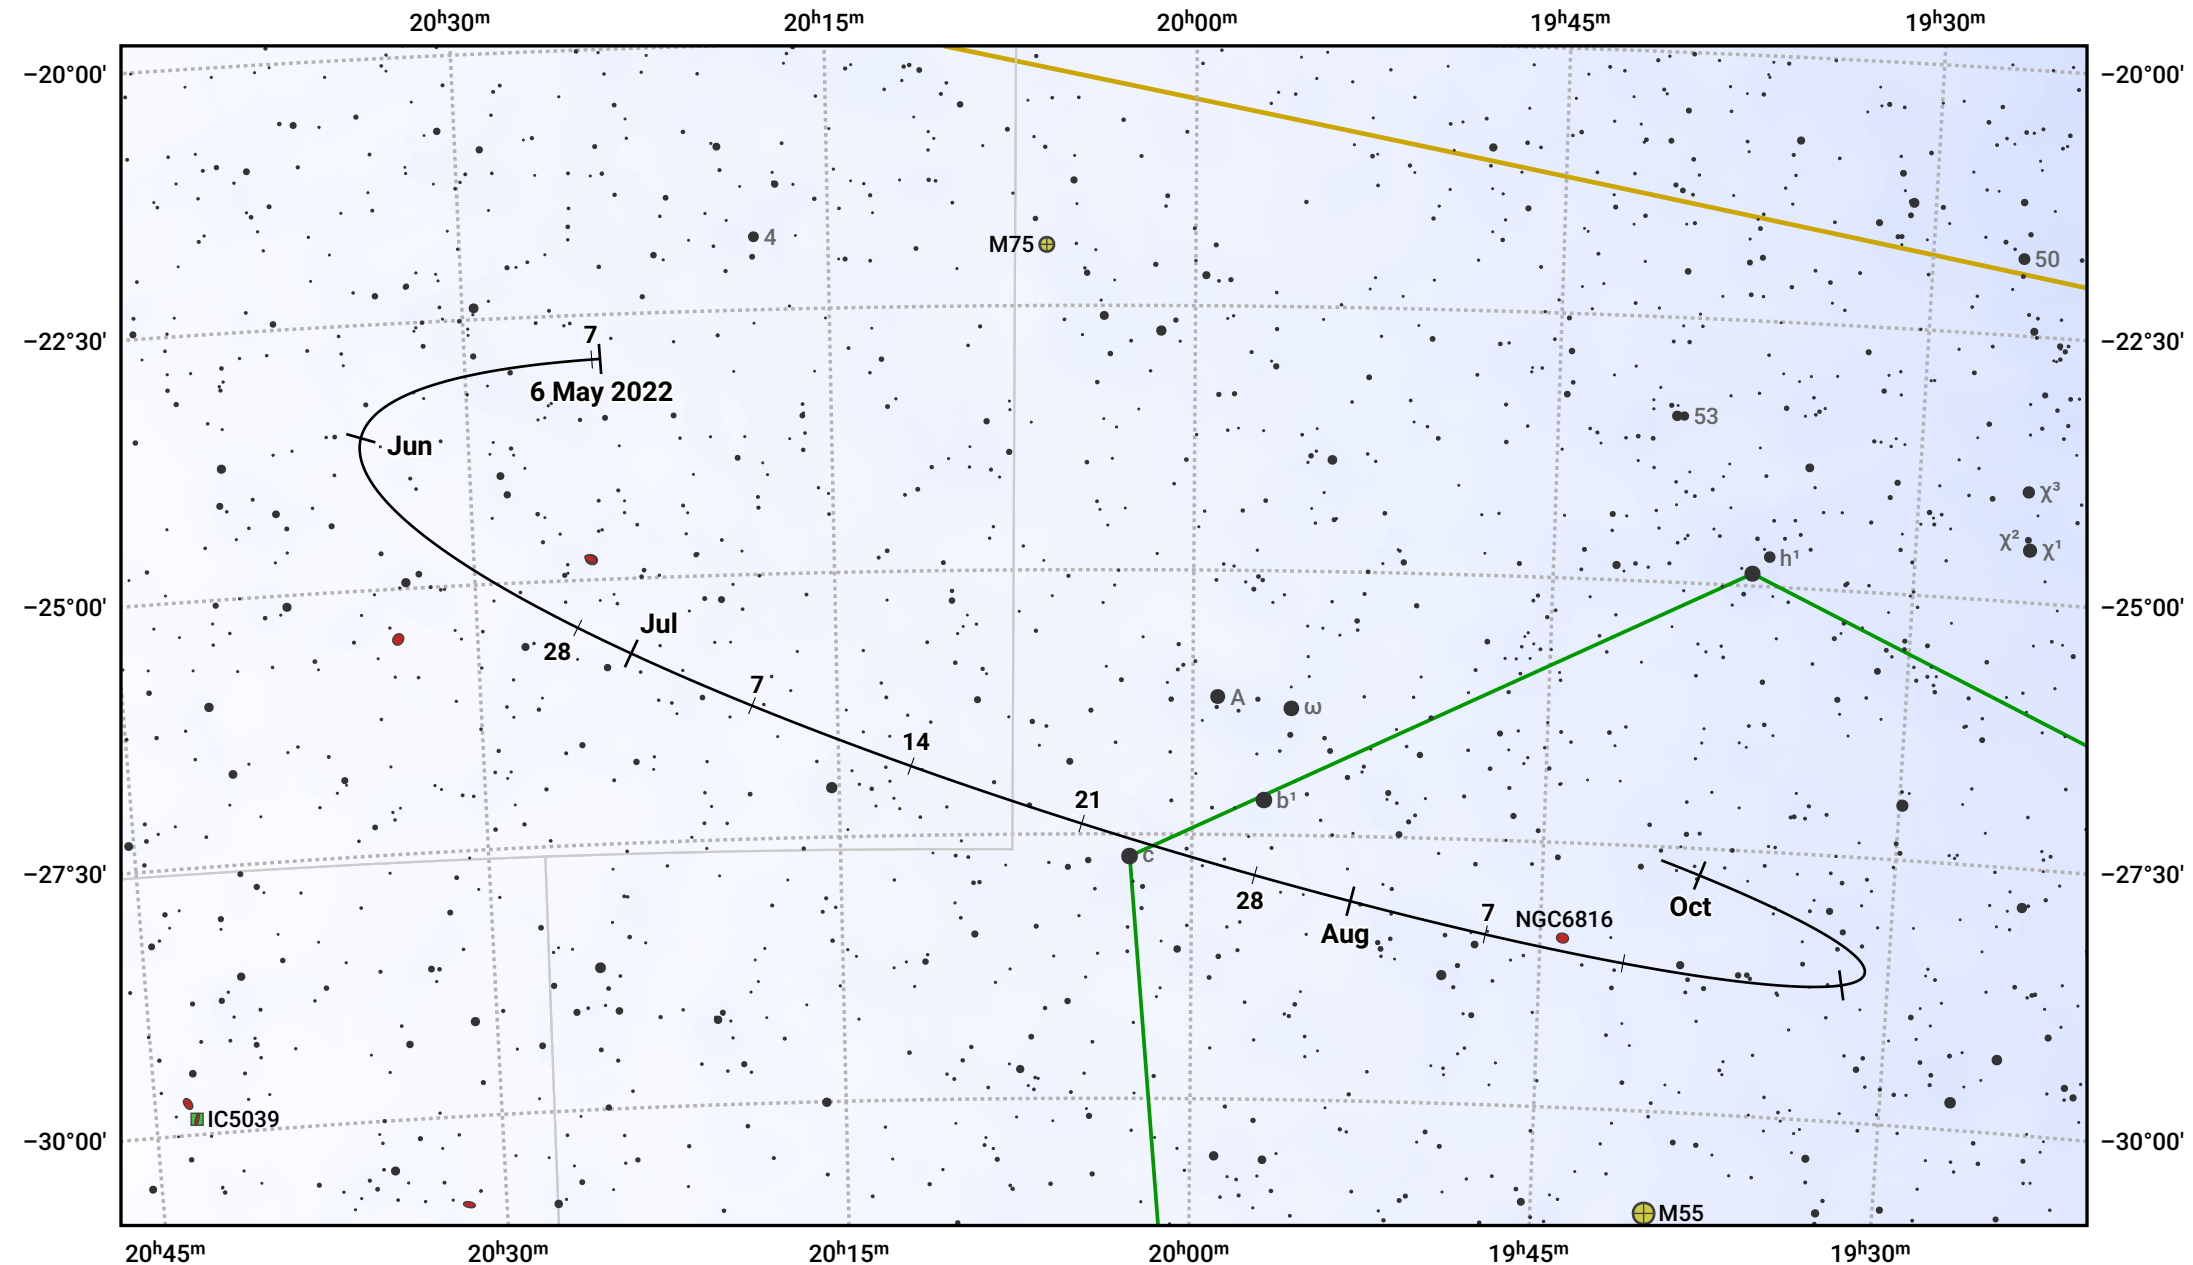

The path of Asteroid 9 Metis around opposition on 20 Jul 2022

© Dominic Ford 2011–2024. Date markers placed at midnight UTC. Downloaded from <https://in-the-sky.org>

Magnitude scale: • 10.0 • 9.0 • 8.0 • 7.0 • 6.0 • 5.0 • 4.0

— Ecliptic Plane

■ Galaxy
 ■ Bright nebula
 ● Open cluster
 ⊕ Globular cluster

Date	Mag
2022 Jun 1	10.8
2022 Jun 26	10.2
2022 Jul 1	10.1
2022 Aug 1	9.9
2022 Sep 1	10.5
2022 Oct 1	11.0