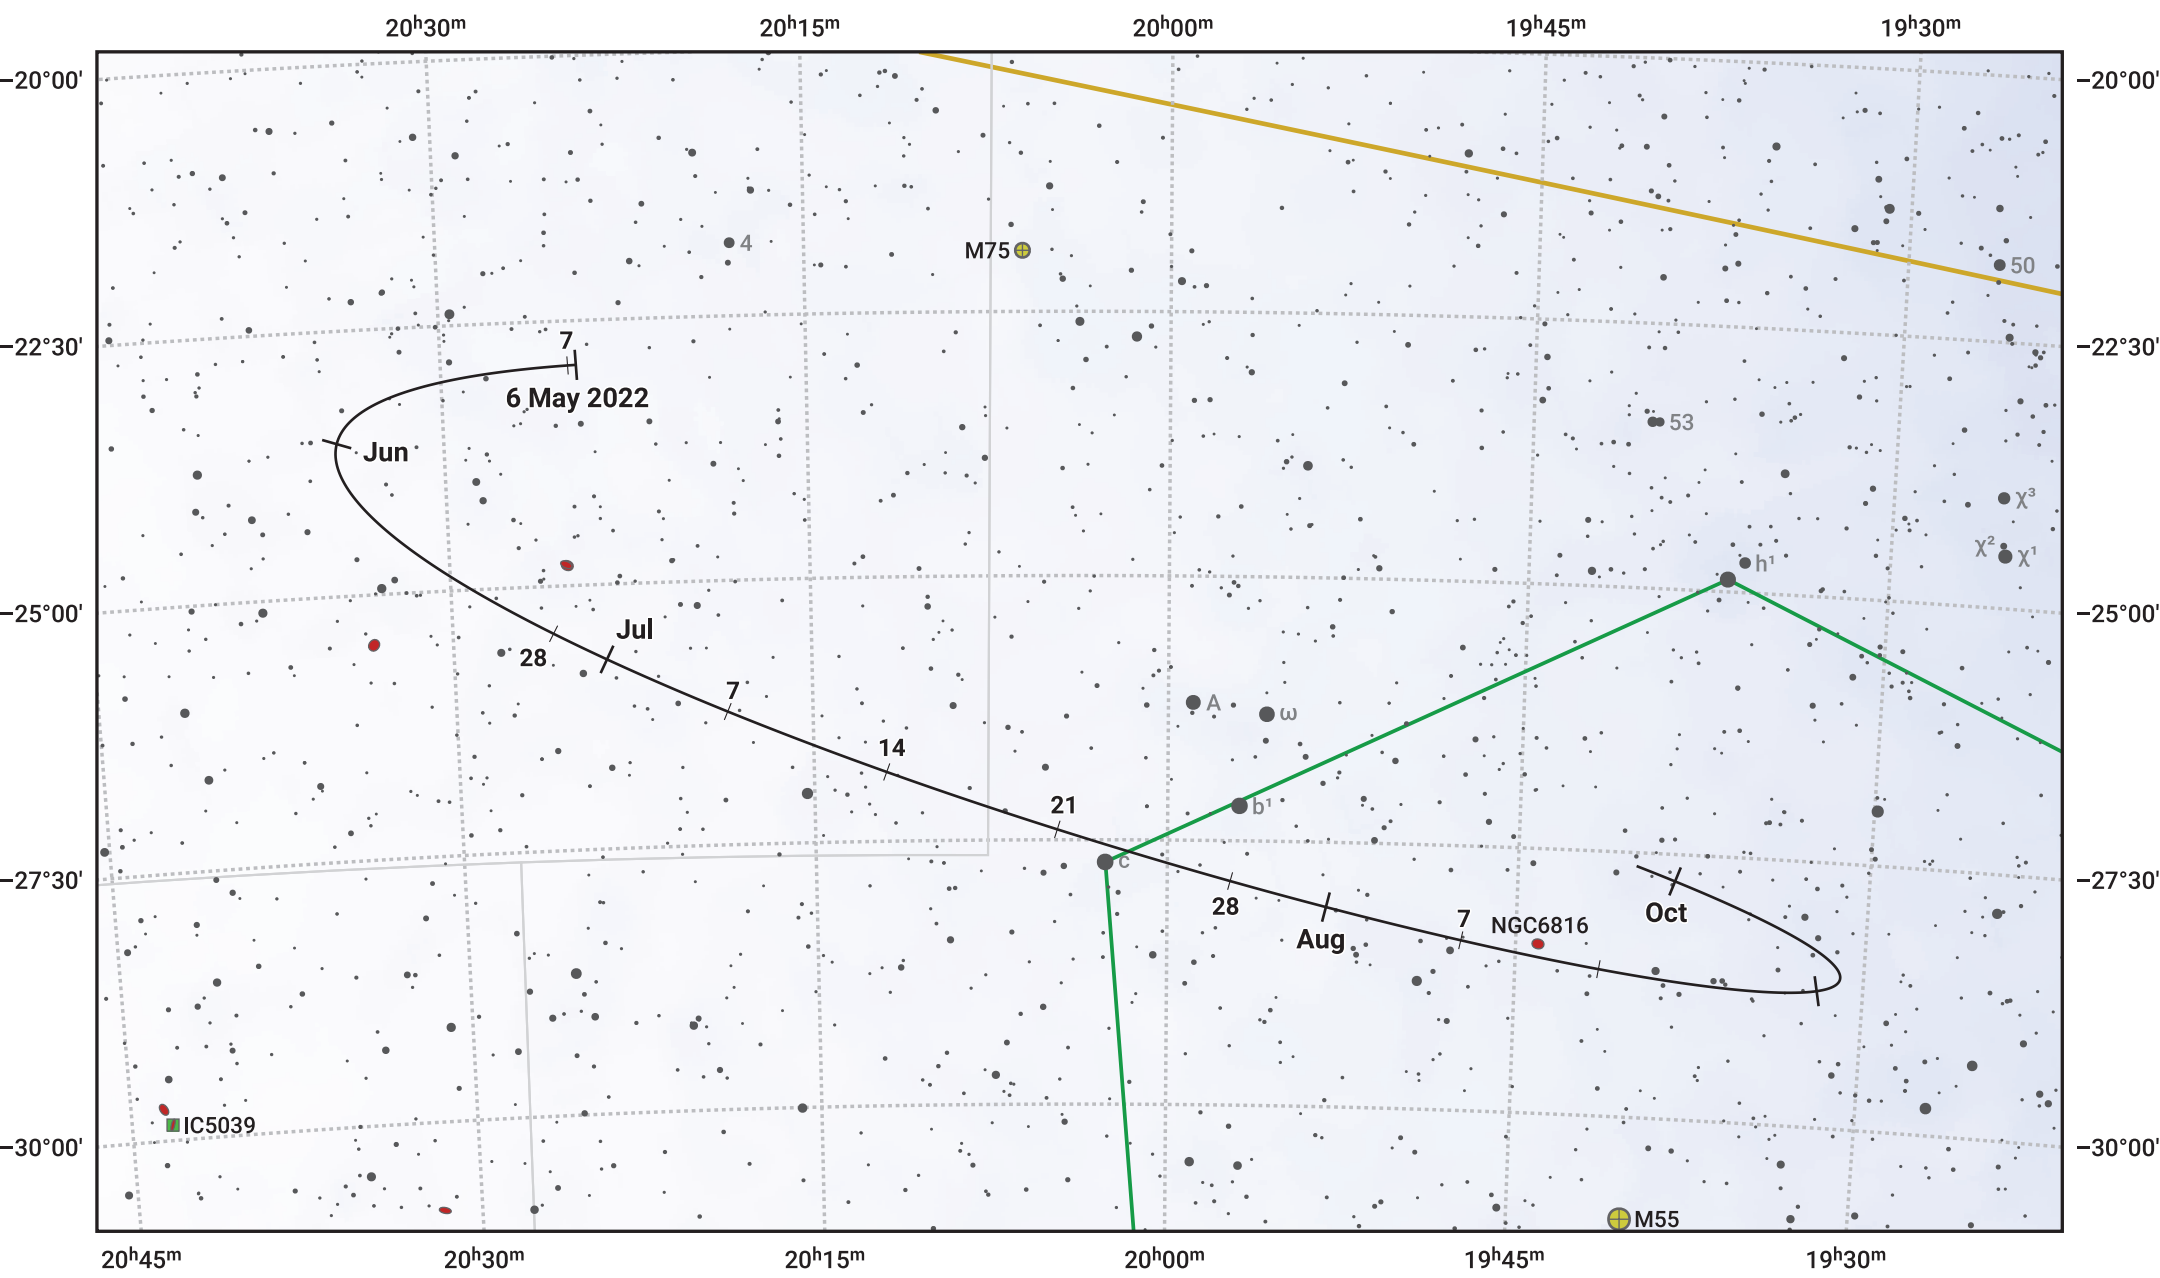

# The path of Asteroid 9 Metis around opposition on 20 Jul 2022

© Dominic Ford 2011–2024. Date markers placed at midnight UTC. Downloaded from <https://in-the-sky.org>

Magnitude scale: 10.0 9.0 8.0 7.0 6.0 5.0 4.0

— Ecliptic Plane

Galaxy    Bright nebula    Open cluster    Globular cluster

Date	Mag
2022 Jun 1	10.8
2022 Jun 26	10.2
2022 Jul 1	10.1
2022 Aug 1	9.9
2022 Sep 1	10.5
2022 Oct 1	11.0