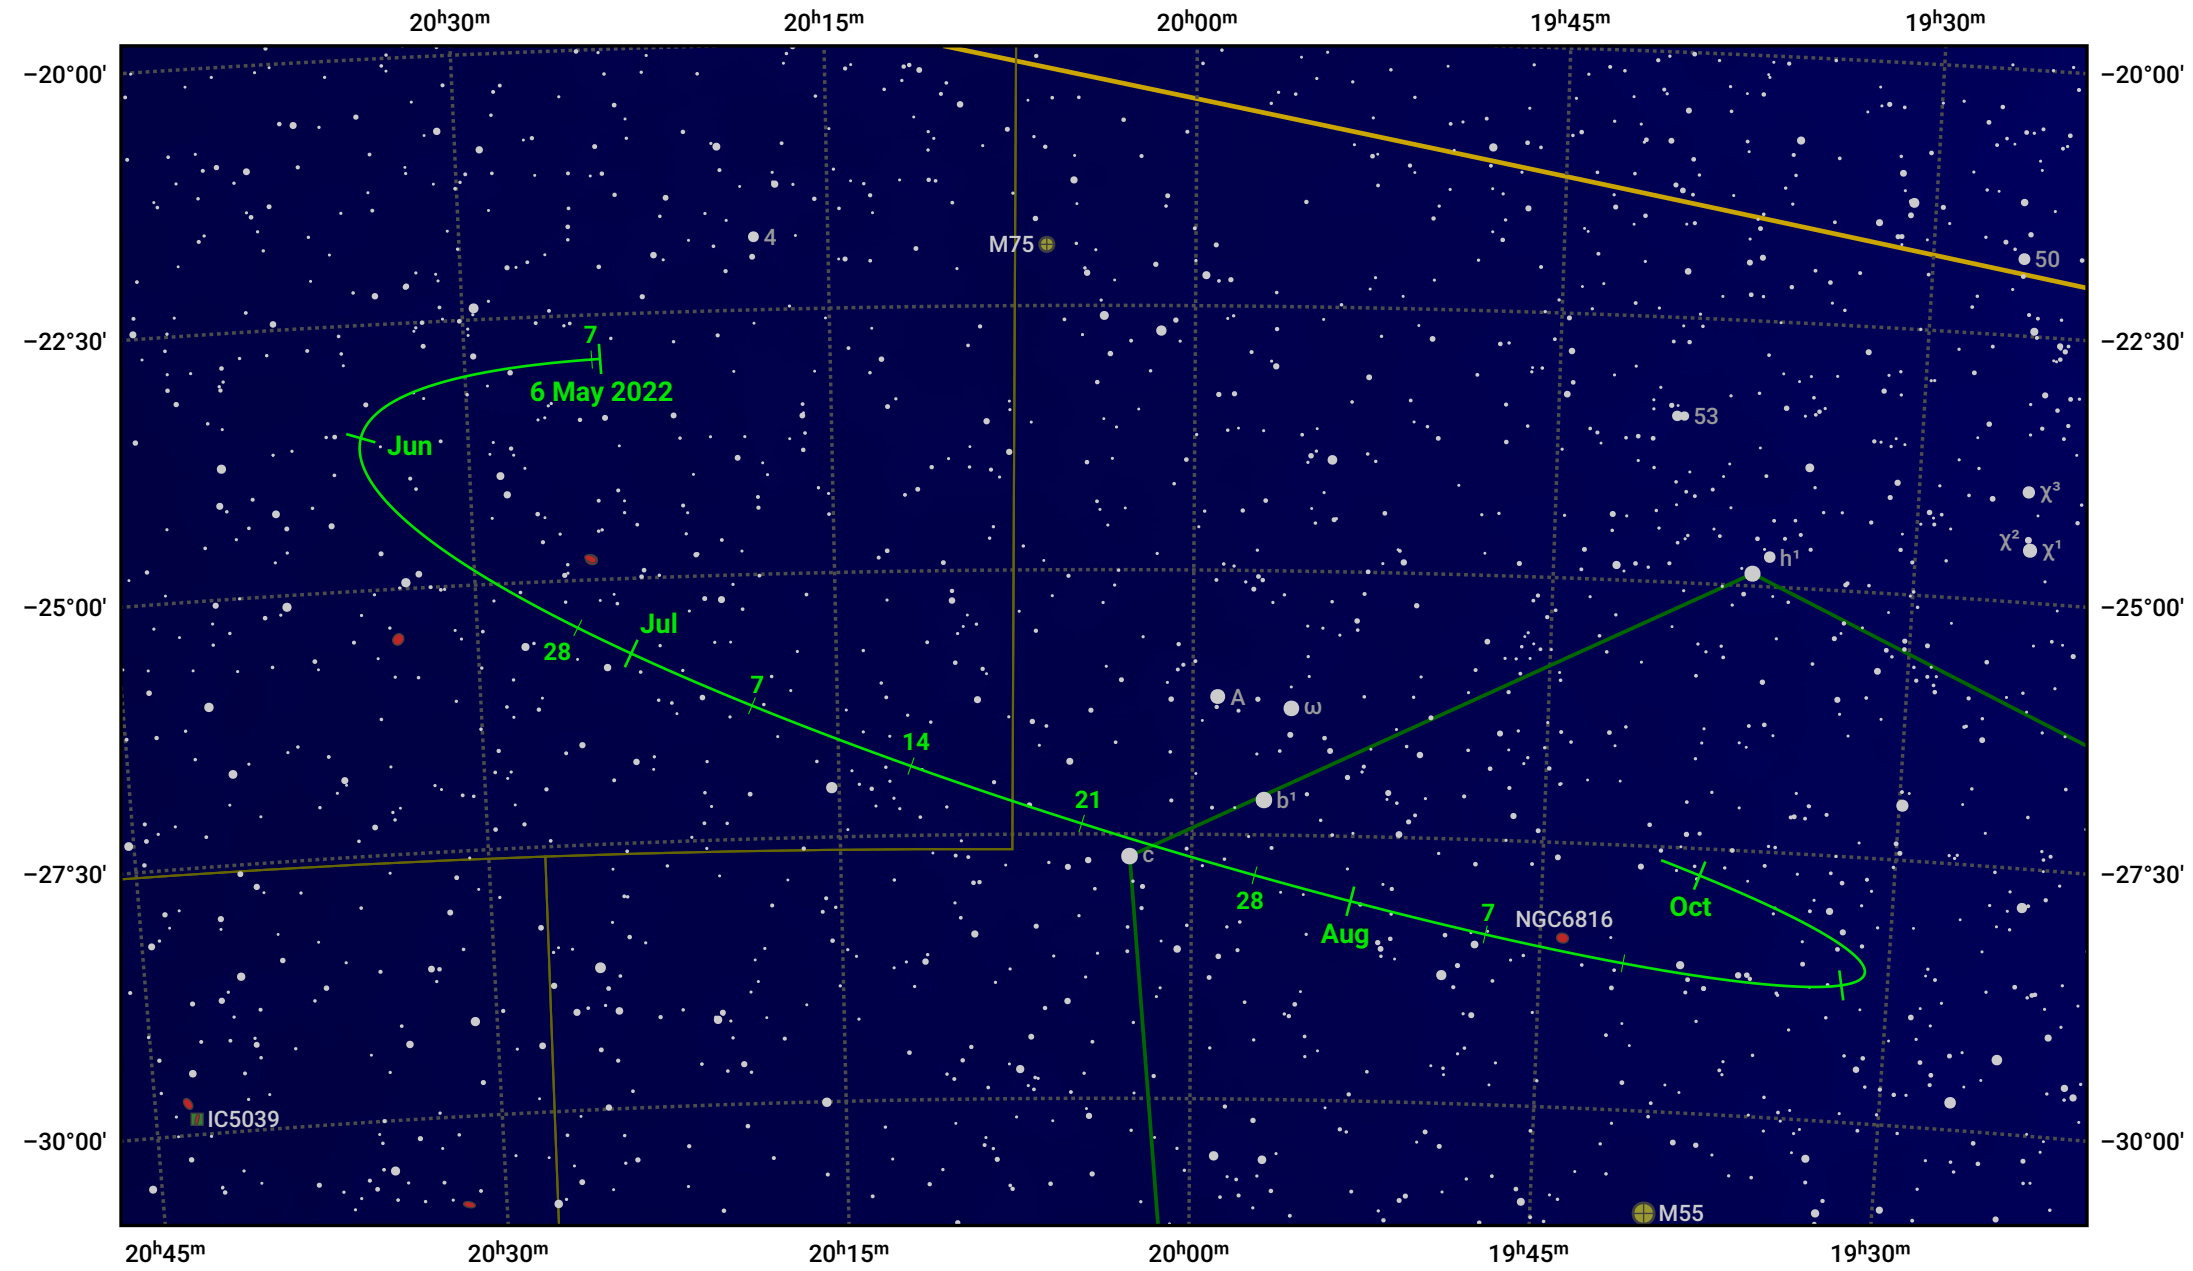

# The path of Asteroid 9 Metis around opposition on 20 Jul 2022

© Dominic Ford 2011–2024. Date markers placed at midnight UTC. Downloaded from <https://in-the-sky.org>

Magnitude scale: • 10.0 • 9.0 • 8.0 • 7.0 • 6.0 • 5.0 • 4.0

— Ecliptic Plane

■ Galaxy   
 ■ Bright nebula   
 ● Open cluster   
 ⊕ Globular cluster

Date	Mag
2022 Jun 1	10.8
2022 Jun 26	10.2
2022 Jul 1	10.1
2022 Aug 1	9.9
2022 Sep 1	10.5
2022 Oct 1	11.0