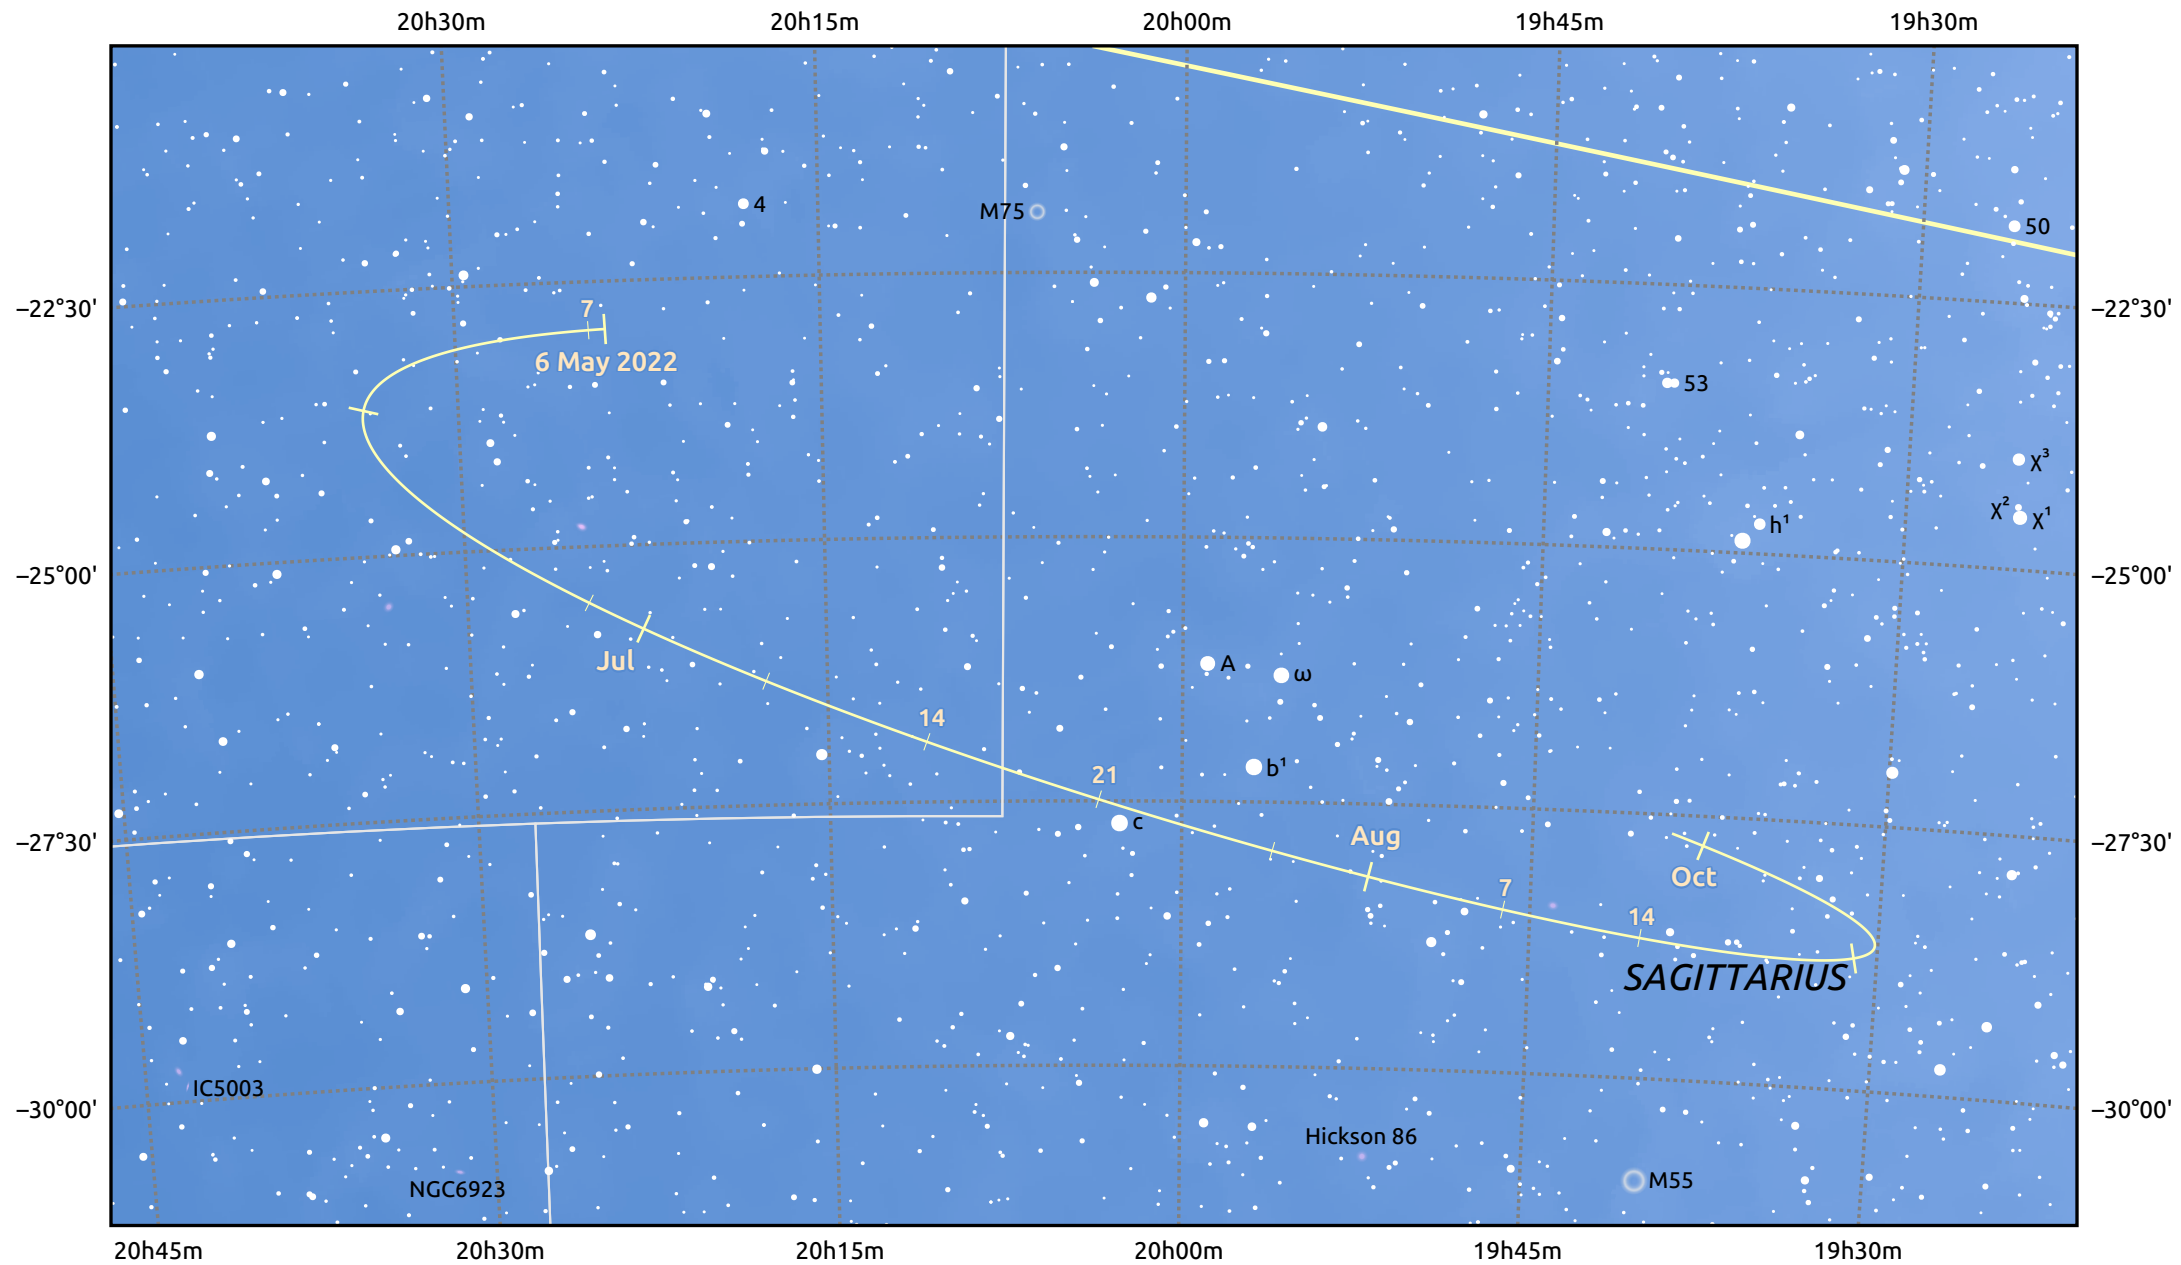

# The path of Asteroid 9 Metis around opposition on 20 Jul 2022

© Dominic Ford 2011–2025. Date markers placed at midnight UTC. Downloaded from <https://in-the-sky.org>

Magnitude scale: • 10.0 • 9.0 • 8.0 • 7.0 • 6.0 • 5.0 • 4.0

- Ecliptic Plane
- Galaxy
- Bright nebula
- Open cluster
- Globular cluster
- ◆ Planetary nebula

Date	Mag
2022 Jun 1	10.8
2022 Jun 25	10.2
2022 Jul 1	10.1
2022 Aug 1	9.9
2022 Sep 1	10.5
2022 Oct 1	11.0