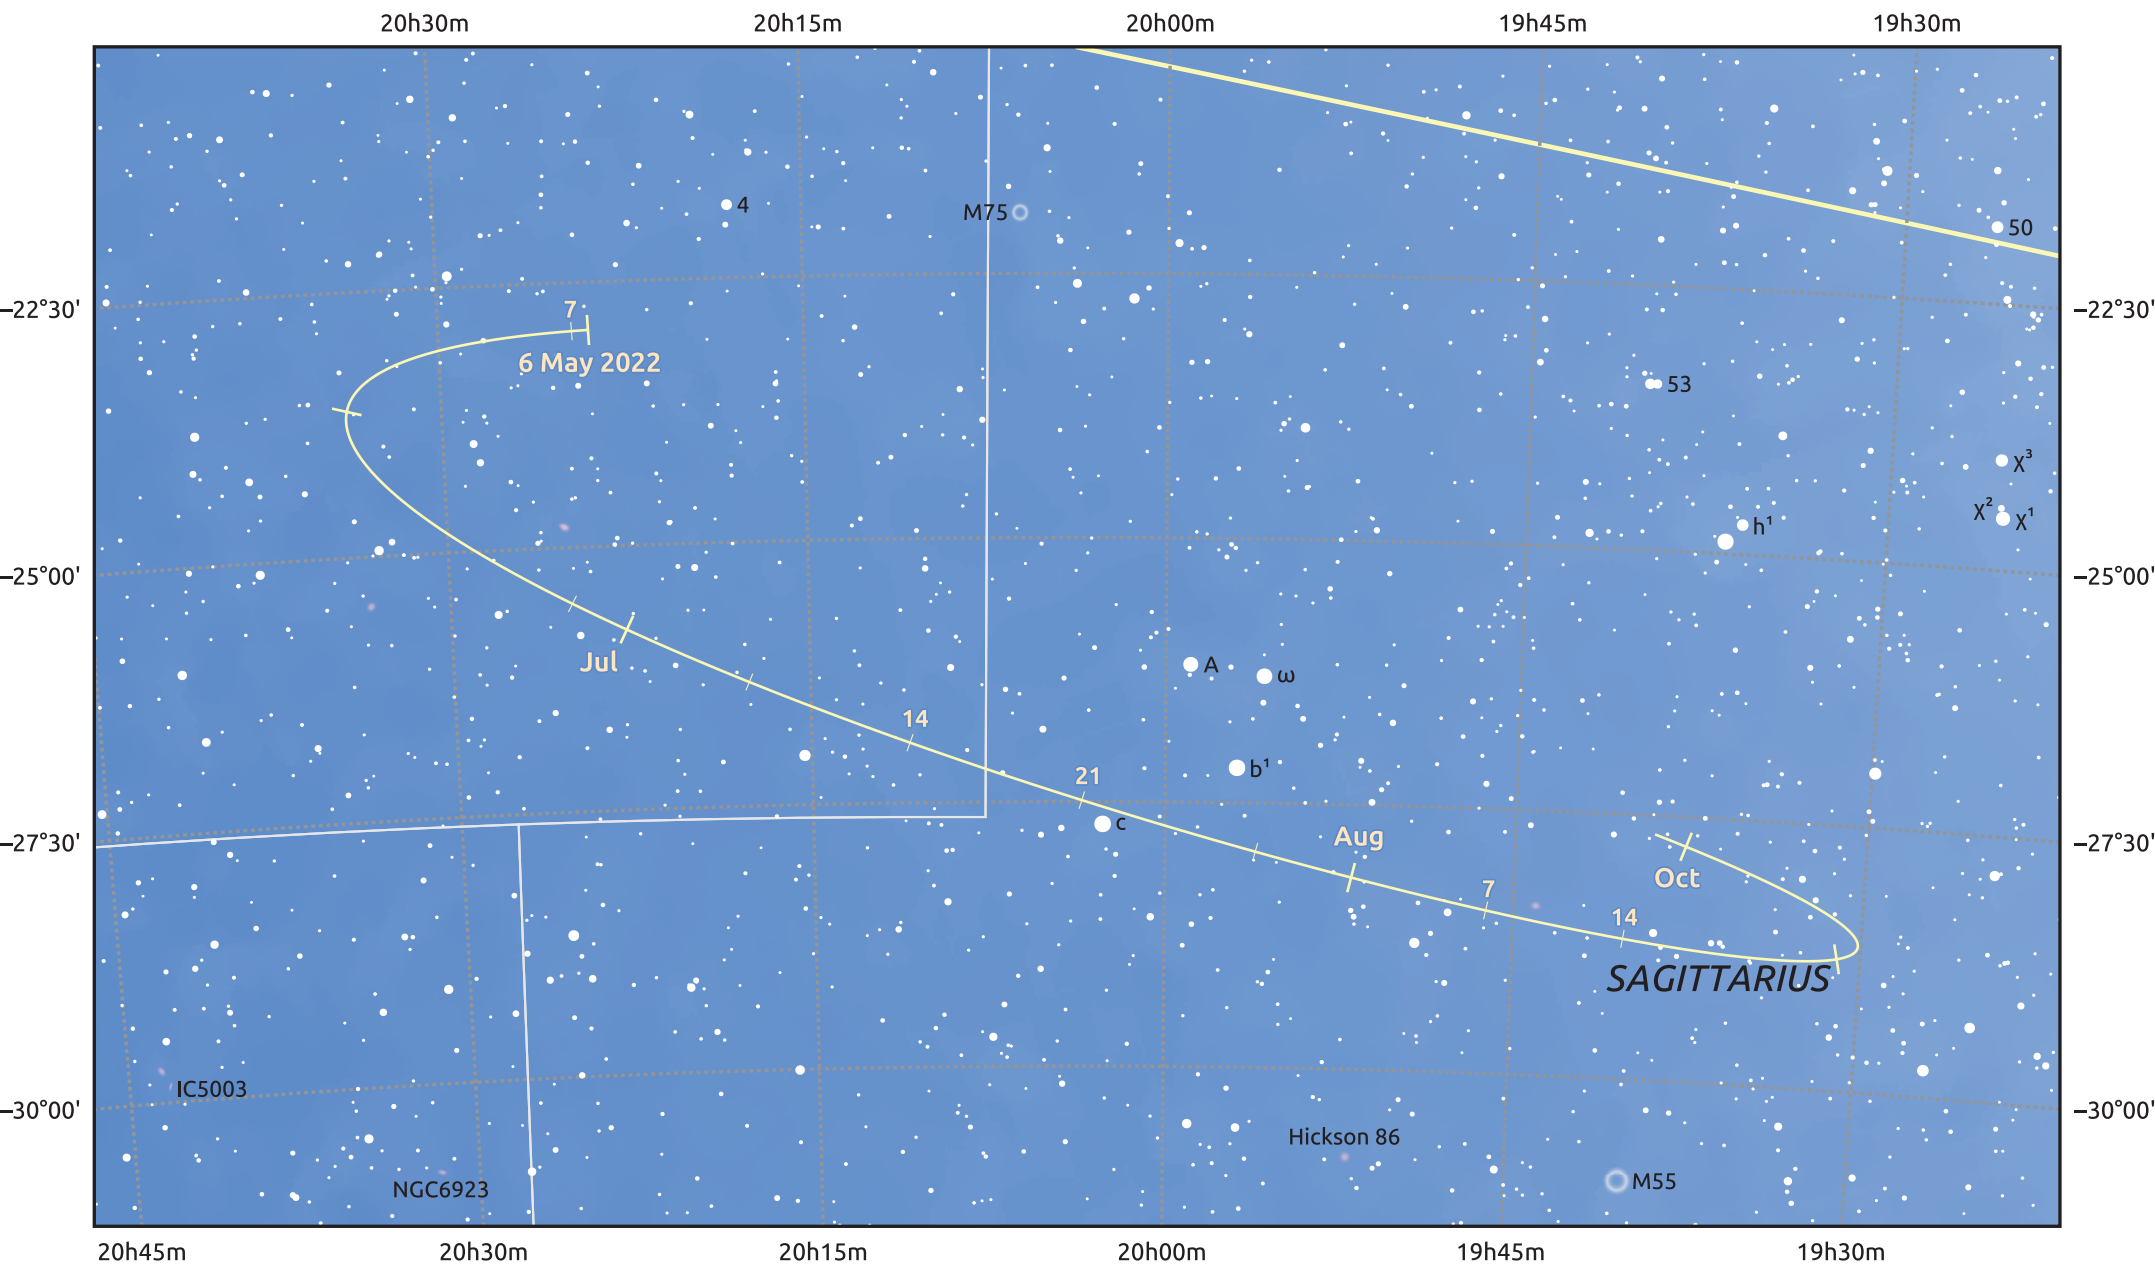

The path of Asteroid 9 Metis around opposition on 20 Jul 2022

© Dominic Ford 2011–2025. Date markers placed at midnight UTC. Downloaded from <https://in-the-sky.org>

Magnitude scale: • 10.0 • 9.0 • 8.0 • 7.0 • 6.0 • 5.0 • 4.0

— Ecliptic Plane

- Galaxy
- Bright nebula
- Open cluster
- Globular cluster
- ◆ Planetary nebula

Date	Mag
2022 Jun 1	10.8
2022 Jun 25	10.2
2022 Jul 1	10.1
2022 Aug 1	9.9
2022 Sep 1	10.5
2022 Oct 1	11.0