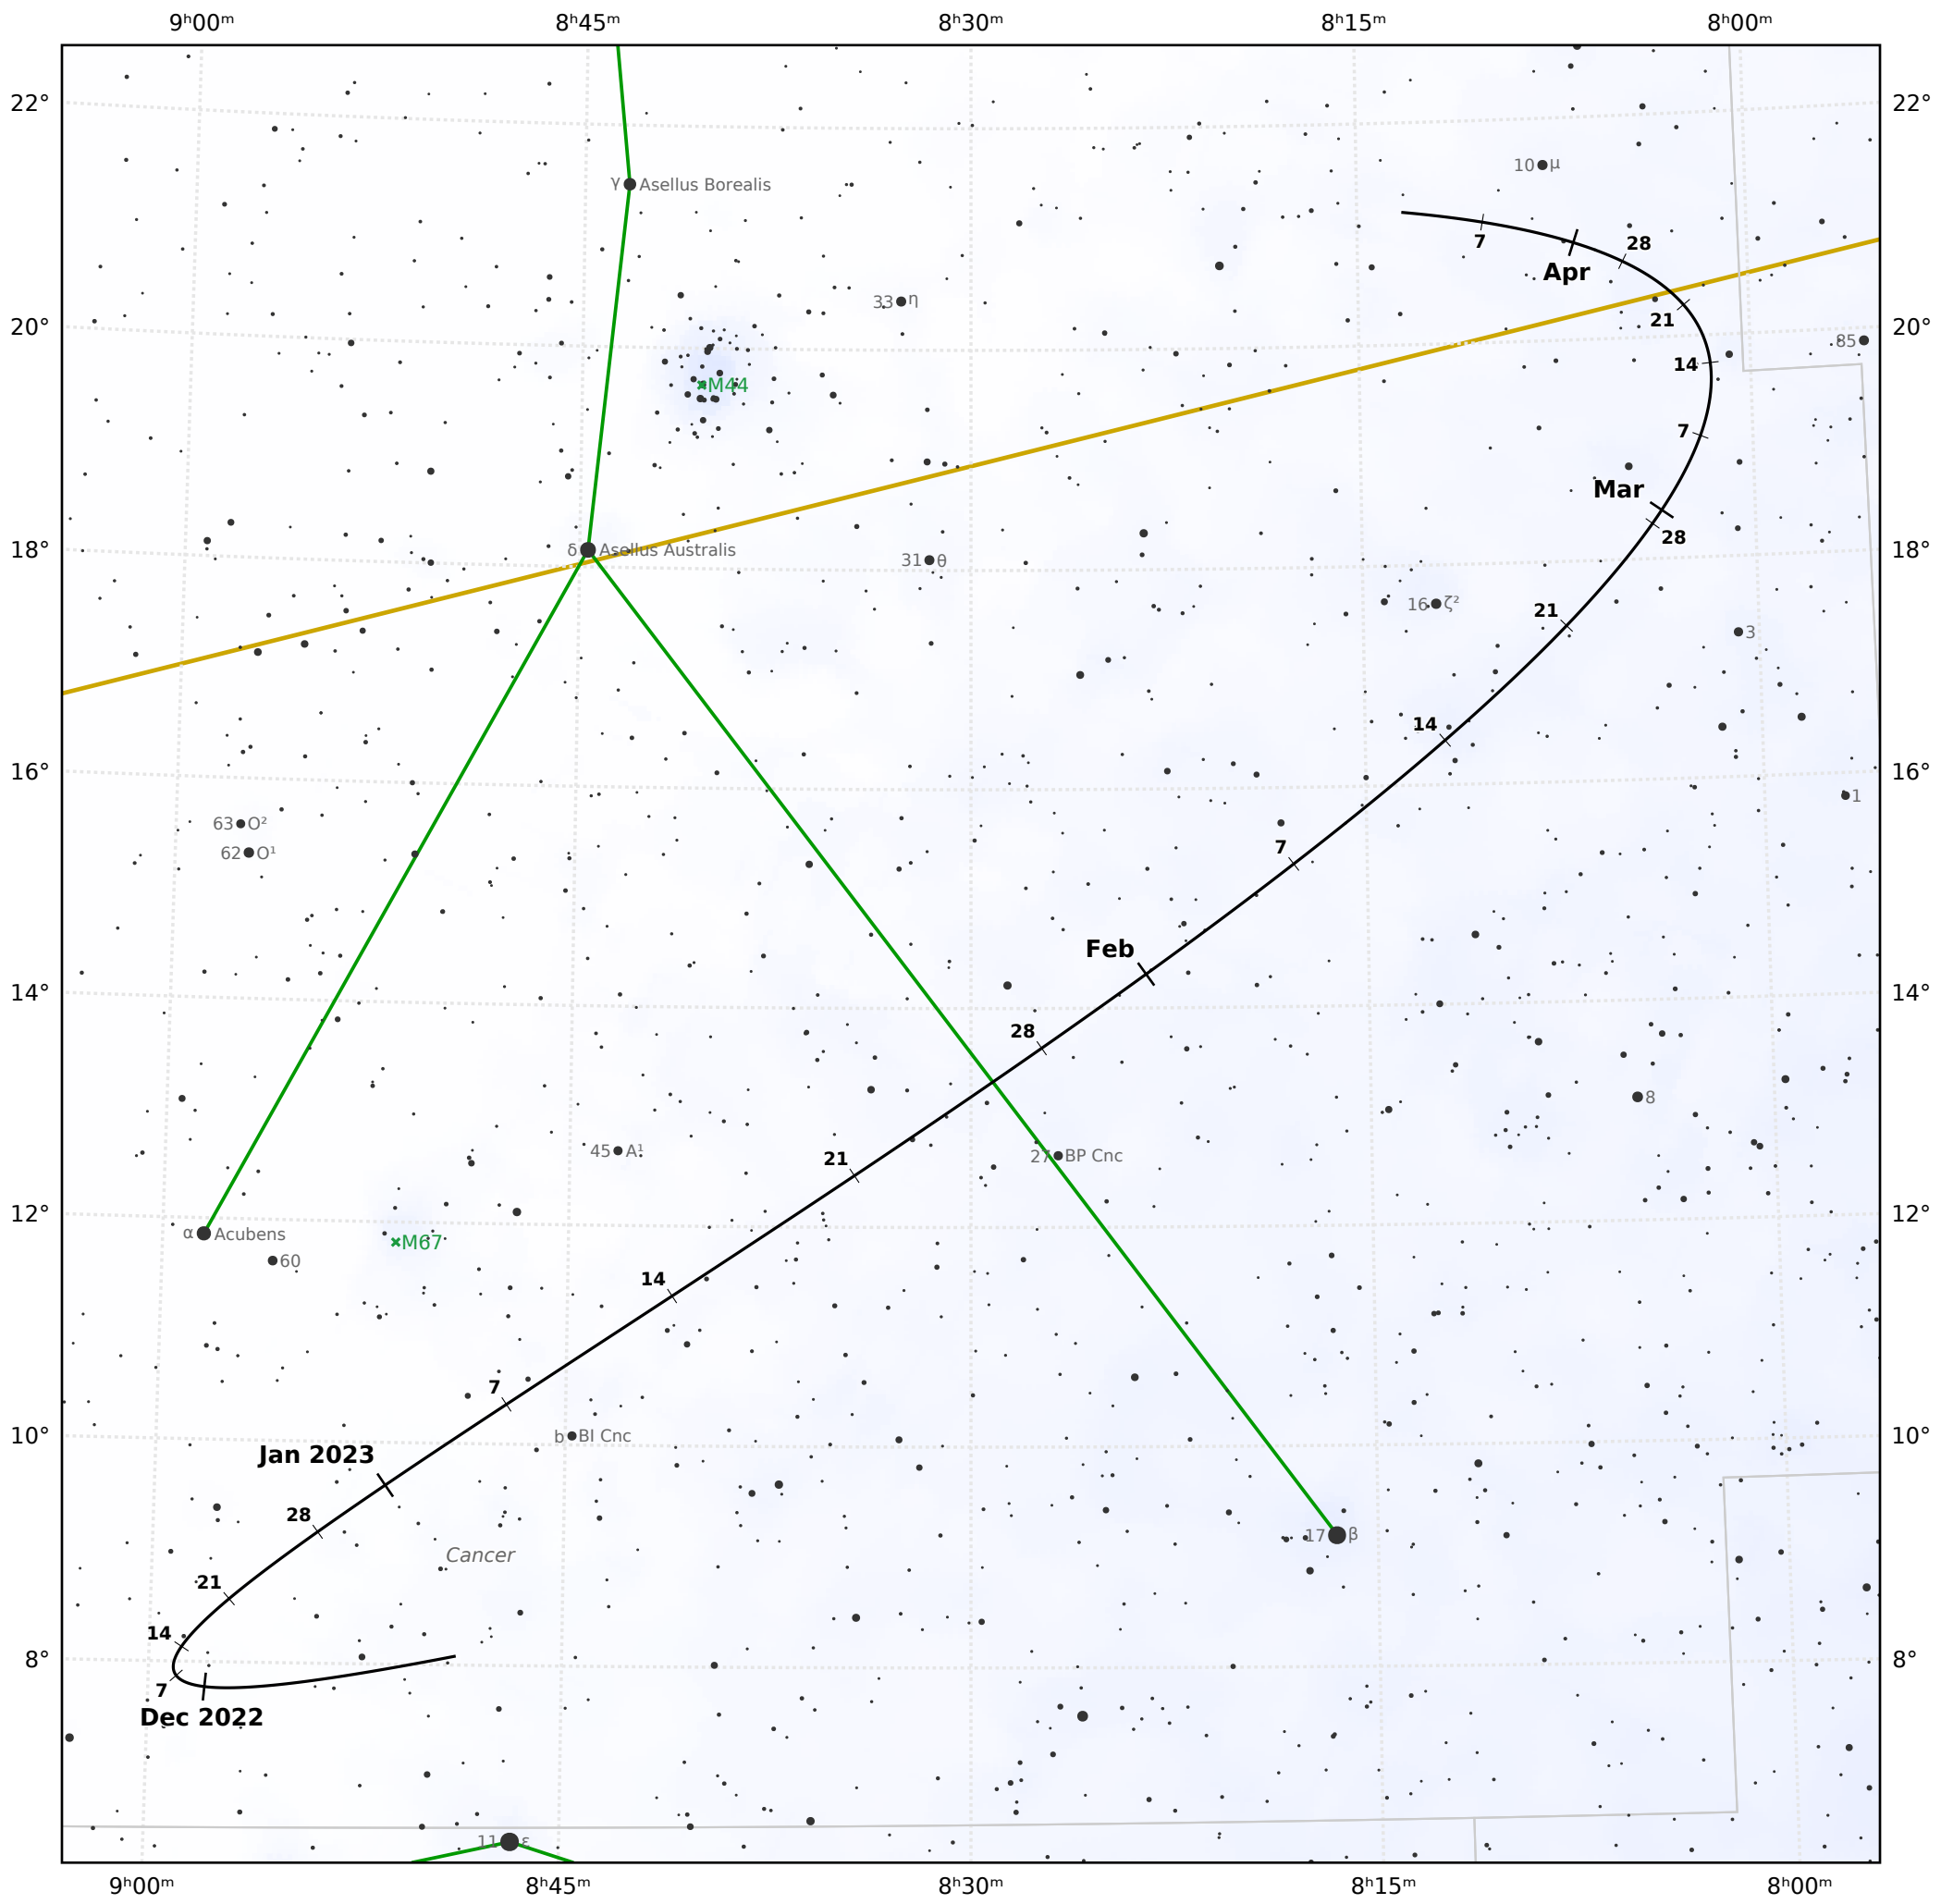

# The path of Asteroid 6 Hebe around opposition on 27 Jan 2023

© Dominic Ford 2011-2021. Downloaded from <https://in-the-sky.org>

Magnitude scale: 9.5 9.0 8.5 8.0 7.5 7.0 6.5 6.0 5.5 5.0 4.5 4.0 3.5 3.0

— Ecliptic Plane