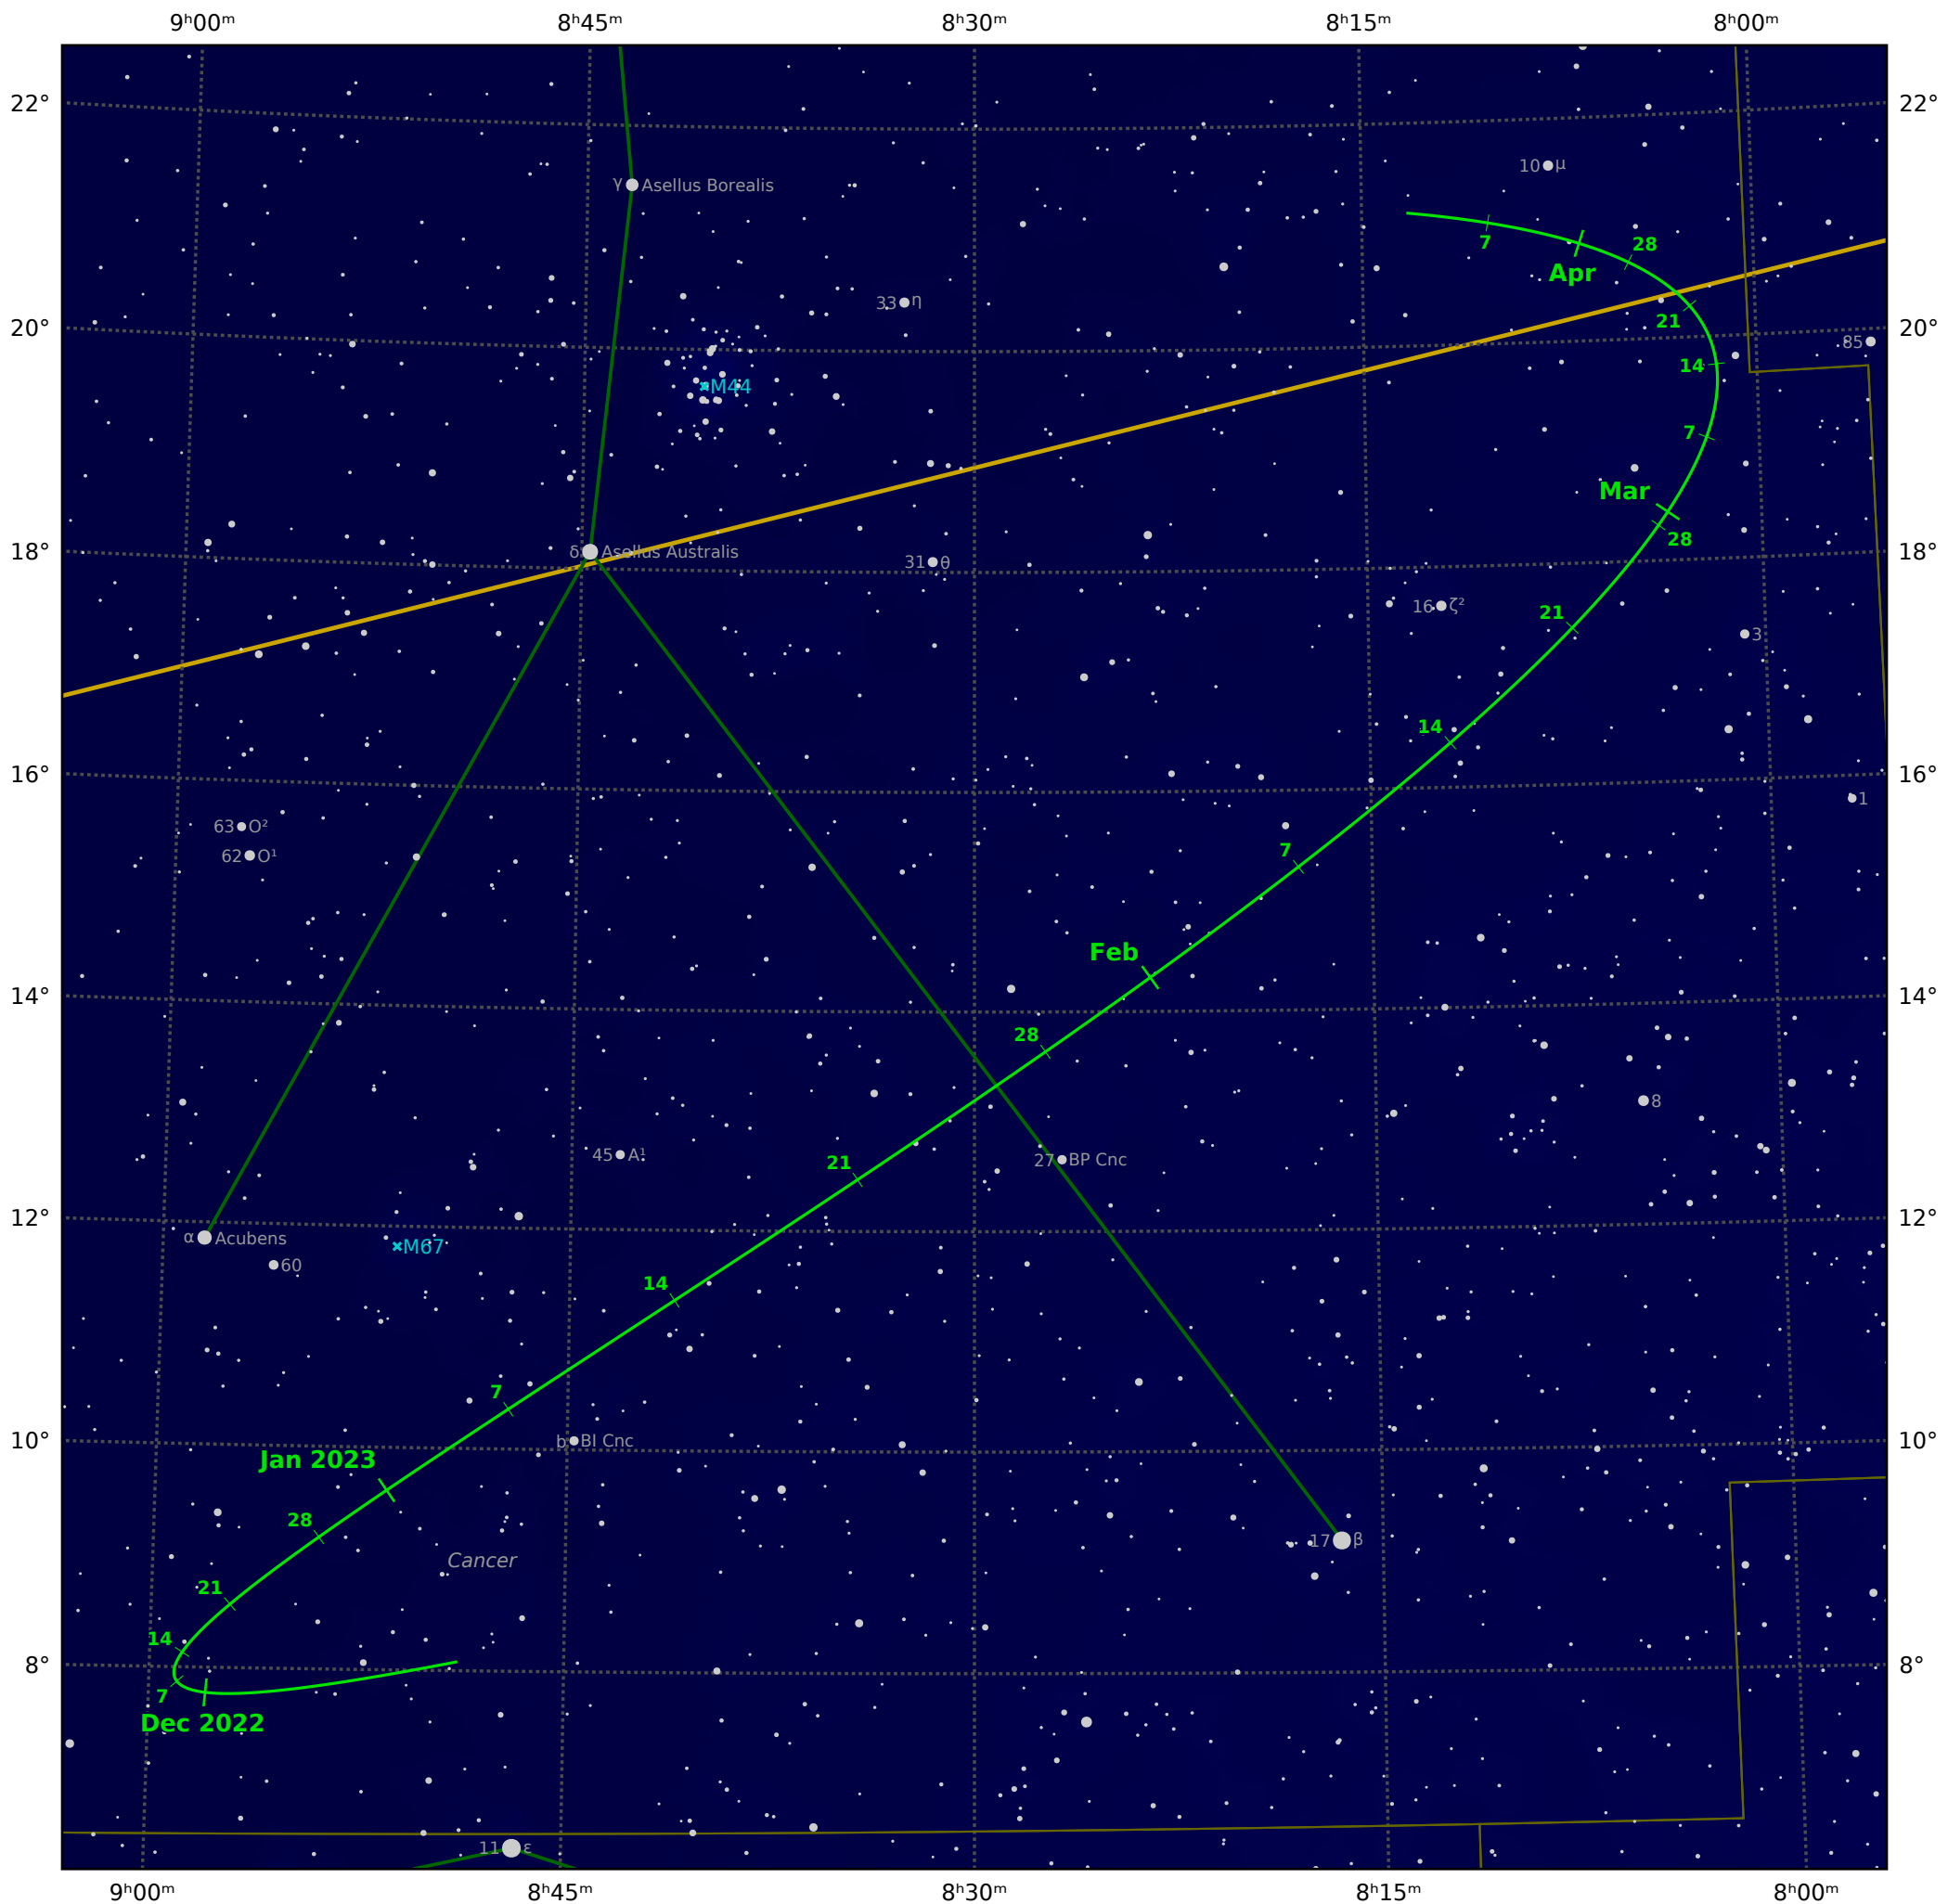

The path of Asteroid 6 Hebe around opposition on 27 Jan 2023

© Dominic Ford 2011-2021. Downloaded from <https://in-the-sky.org>

Magnitude scale: • 9.5 • 9.0 • 8.5 • 8.0 • 7.5 • 7.0 • 6.5 • 6.0 • 5.5 • 5.0 • 4.5 • 4.0 • 3.5 • 3.0

— Ecliptic Plane