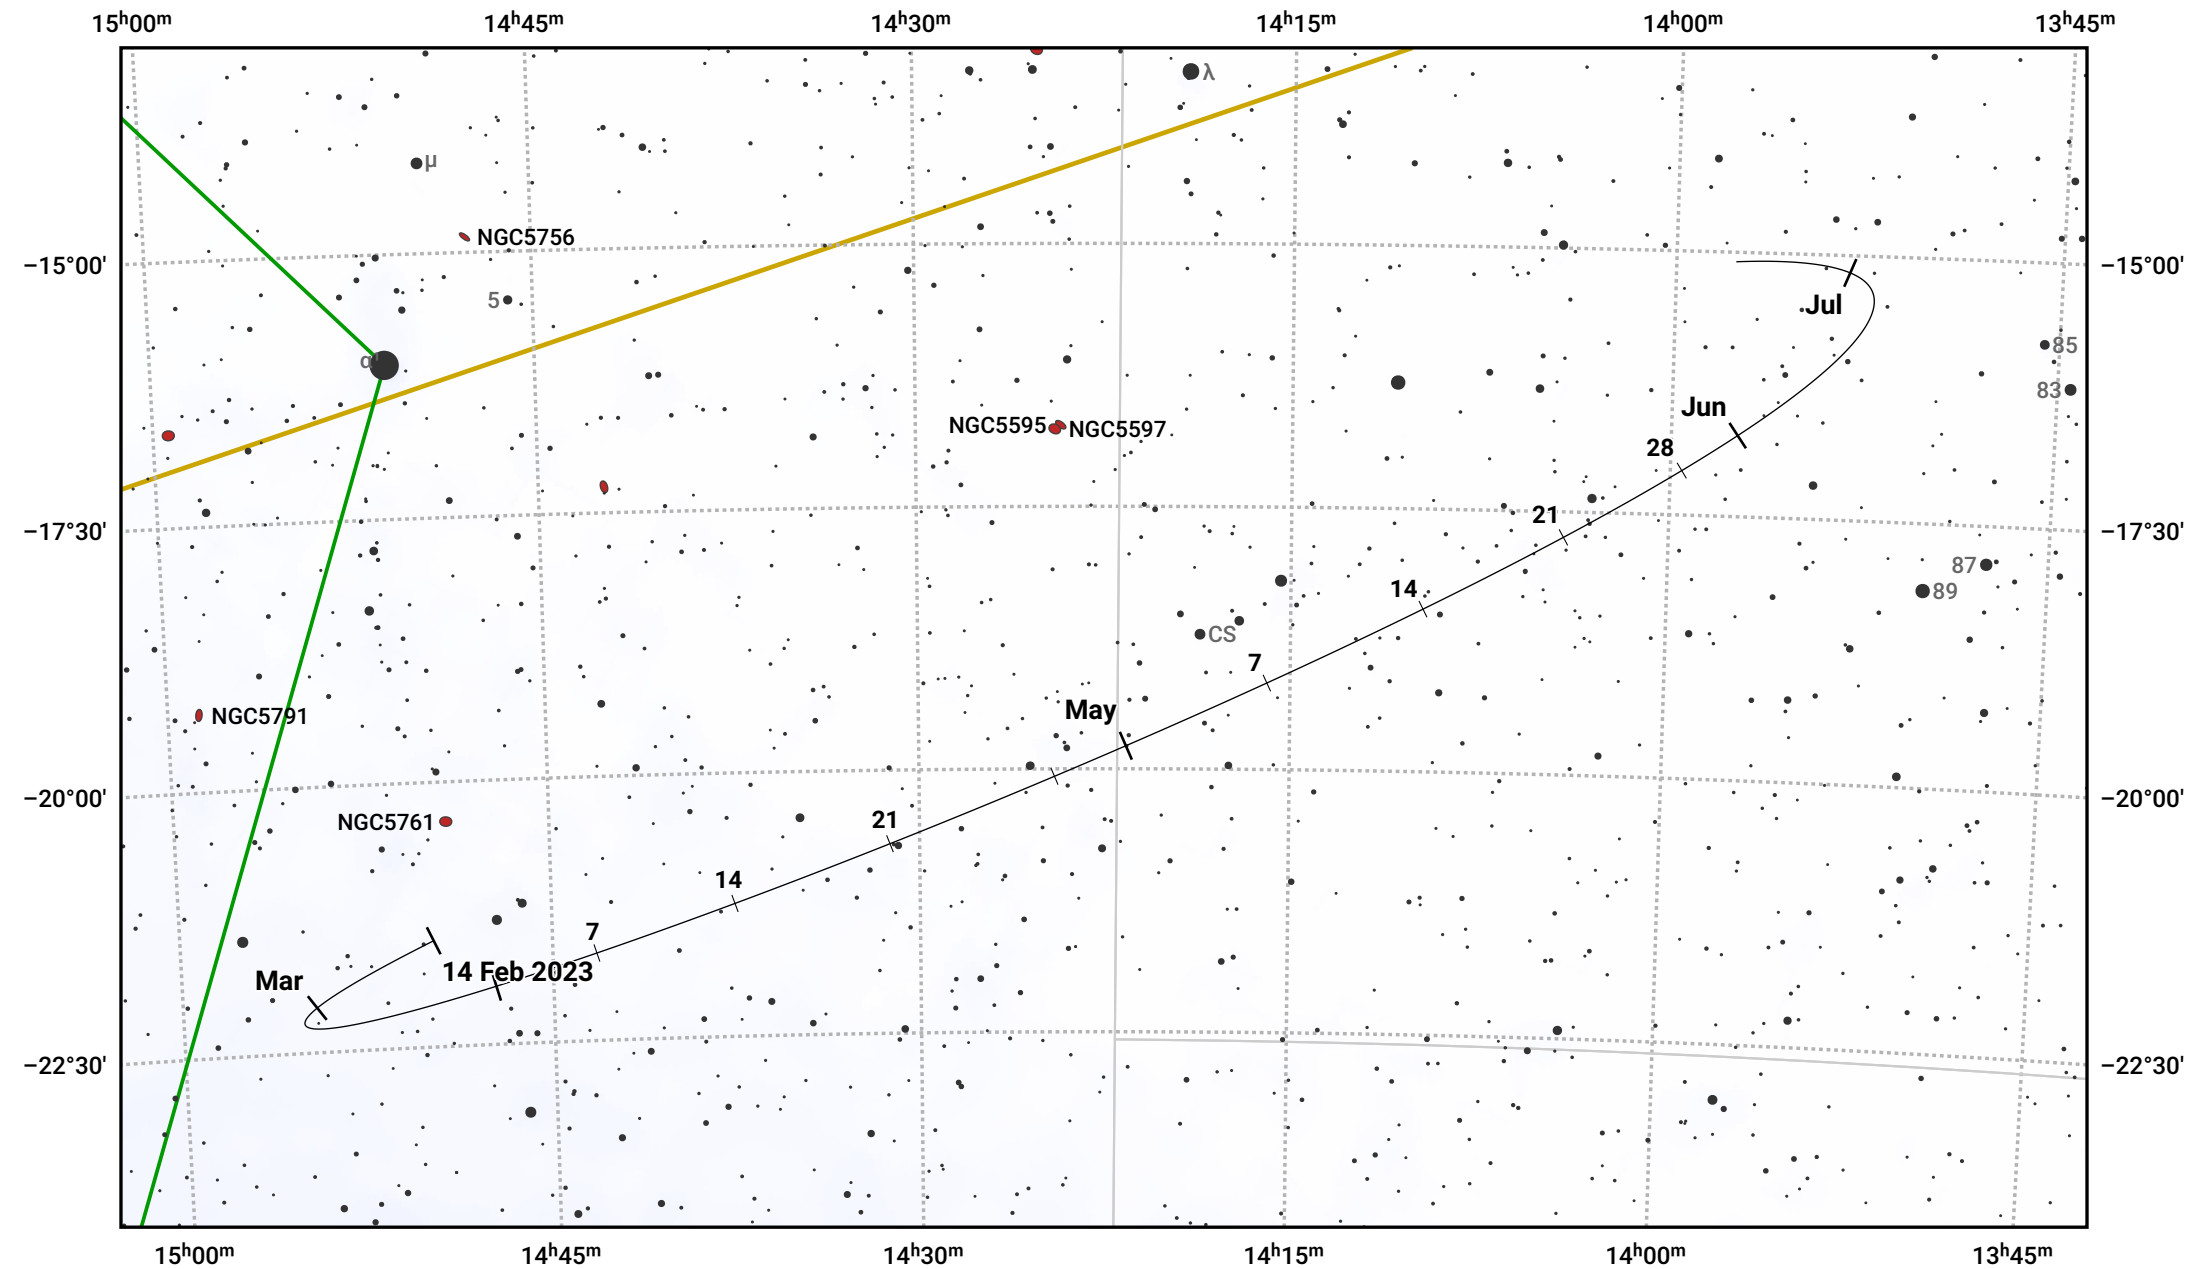

The path of Asteroid 7 Iris around opposition on 30 Apr 2023

© Dominic Ford 2011–2023. Date markers placed at midnight UTC. Downloaded from <https://in-the-sky.org>

Magnitude scale: 10.0 9.0 8.0 7.0 6.0 5.0 4.0 3.0 2.0

— Ecliptic Plane

● Galaxy ■ Bright nebula ● Open cluster ⊕ Globular cluster

Date	Mag
2023 Mar 1	10.8
2023 Apr 1	10.2
2023 Apr 13	10.0
2023 May 1	9.6
2023 Jun 1	10.3
2023 Jul 1	10.8
2023 Jul 13	11.0