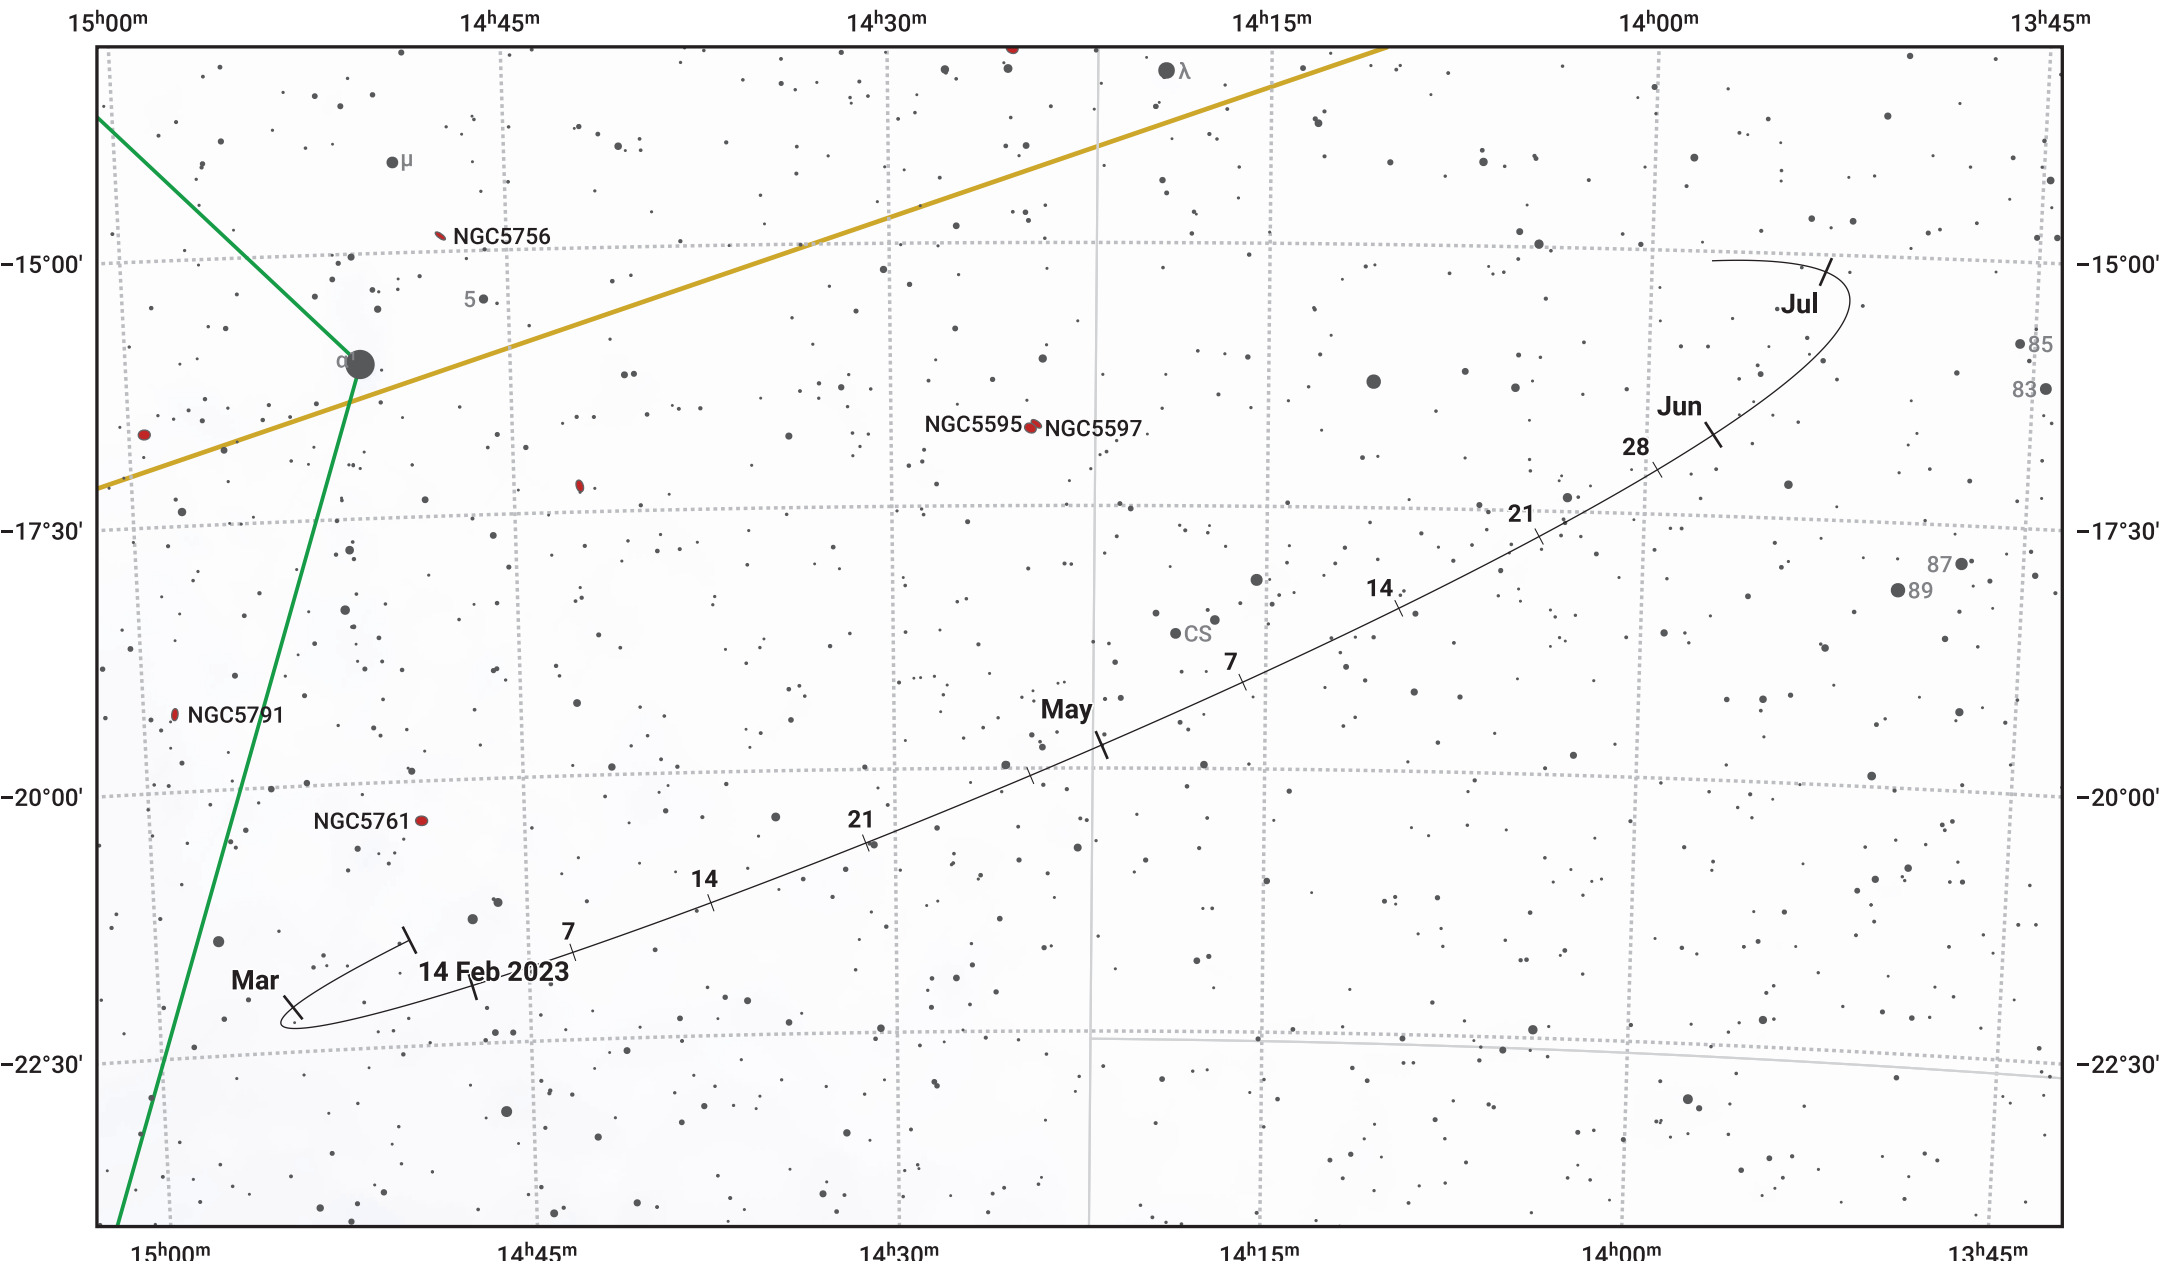

The path of Asteroid 7 Iris around opposition on 30 Apr 2023

© Dominic Ford 2011–2024. Date markers placed at midnight UTC. Downloaded from <https://in-the-sky.org>

Magnitude scale: ● 10.0 ● 9.0 ● 8.0 ● 7.0 ● 6.0 ● 5.0 ● 4.0 ● 3.0 ● 2.0

— Ecliptic Plane

● Galaxy ■ Bright nebula ● Open cluster ⊕ Globular cluster

| Date | Mag |
|-------------|------|
| 2023 Mar 1 | 10.8 |
| 2023 Apr 1 | 10.2 |
| 2023 Apr 13 | 10.0 |
| 2023 May 1 | 9.6 |
| 2023 Jun 1 | 10.3 |
| 2023 Jul 1 | 10.8 |
| 2023 Jul 13 | 11.0 |