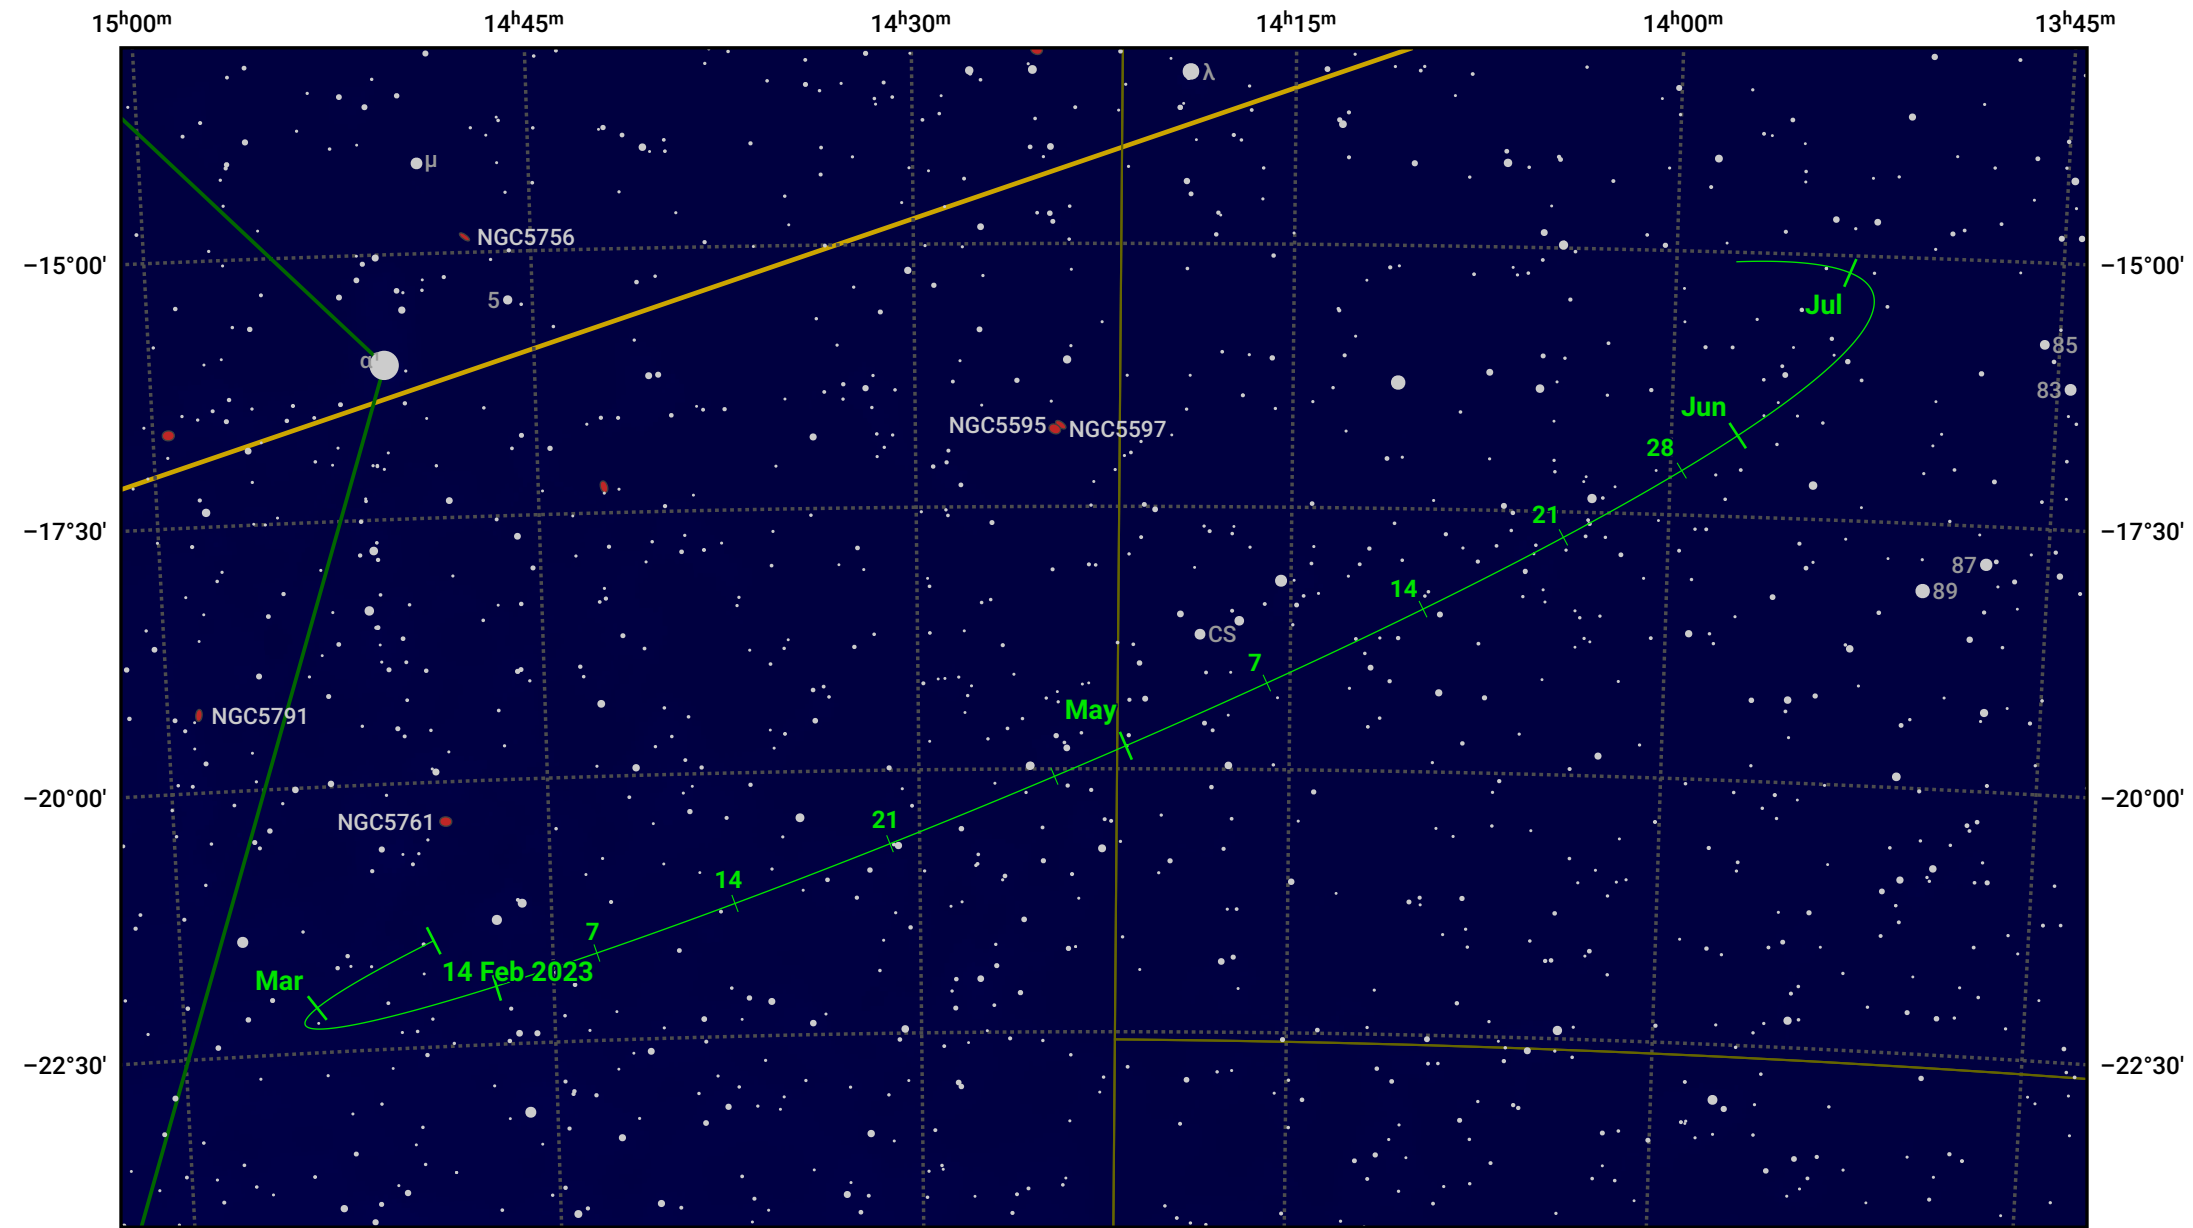

# The path of Asteroid 7 Iris around opposition on 30 Apr 2023

© Dominic Ford 2011–2023. Date markers placed at midnight UTC. Downloaded from <https://in-the-sky.org>

Magnitude scale: 10.0 9.0 8.0 7.0 6.0 5.0 4.0 3.0 2.0

— Ecliptic Plane

Galaxy Bright nebula Open cluster Globular cluster

Date	Mag
2023 Mar 1	10.8
2023 Apr 1	10.2
2023 Apr 13	10.0
2023 May 1	9.6
2023 Jun 1	10.3
2023 Jul 1	10.8
2023 Jul 13	11.0