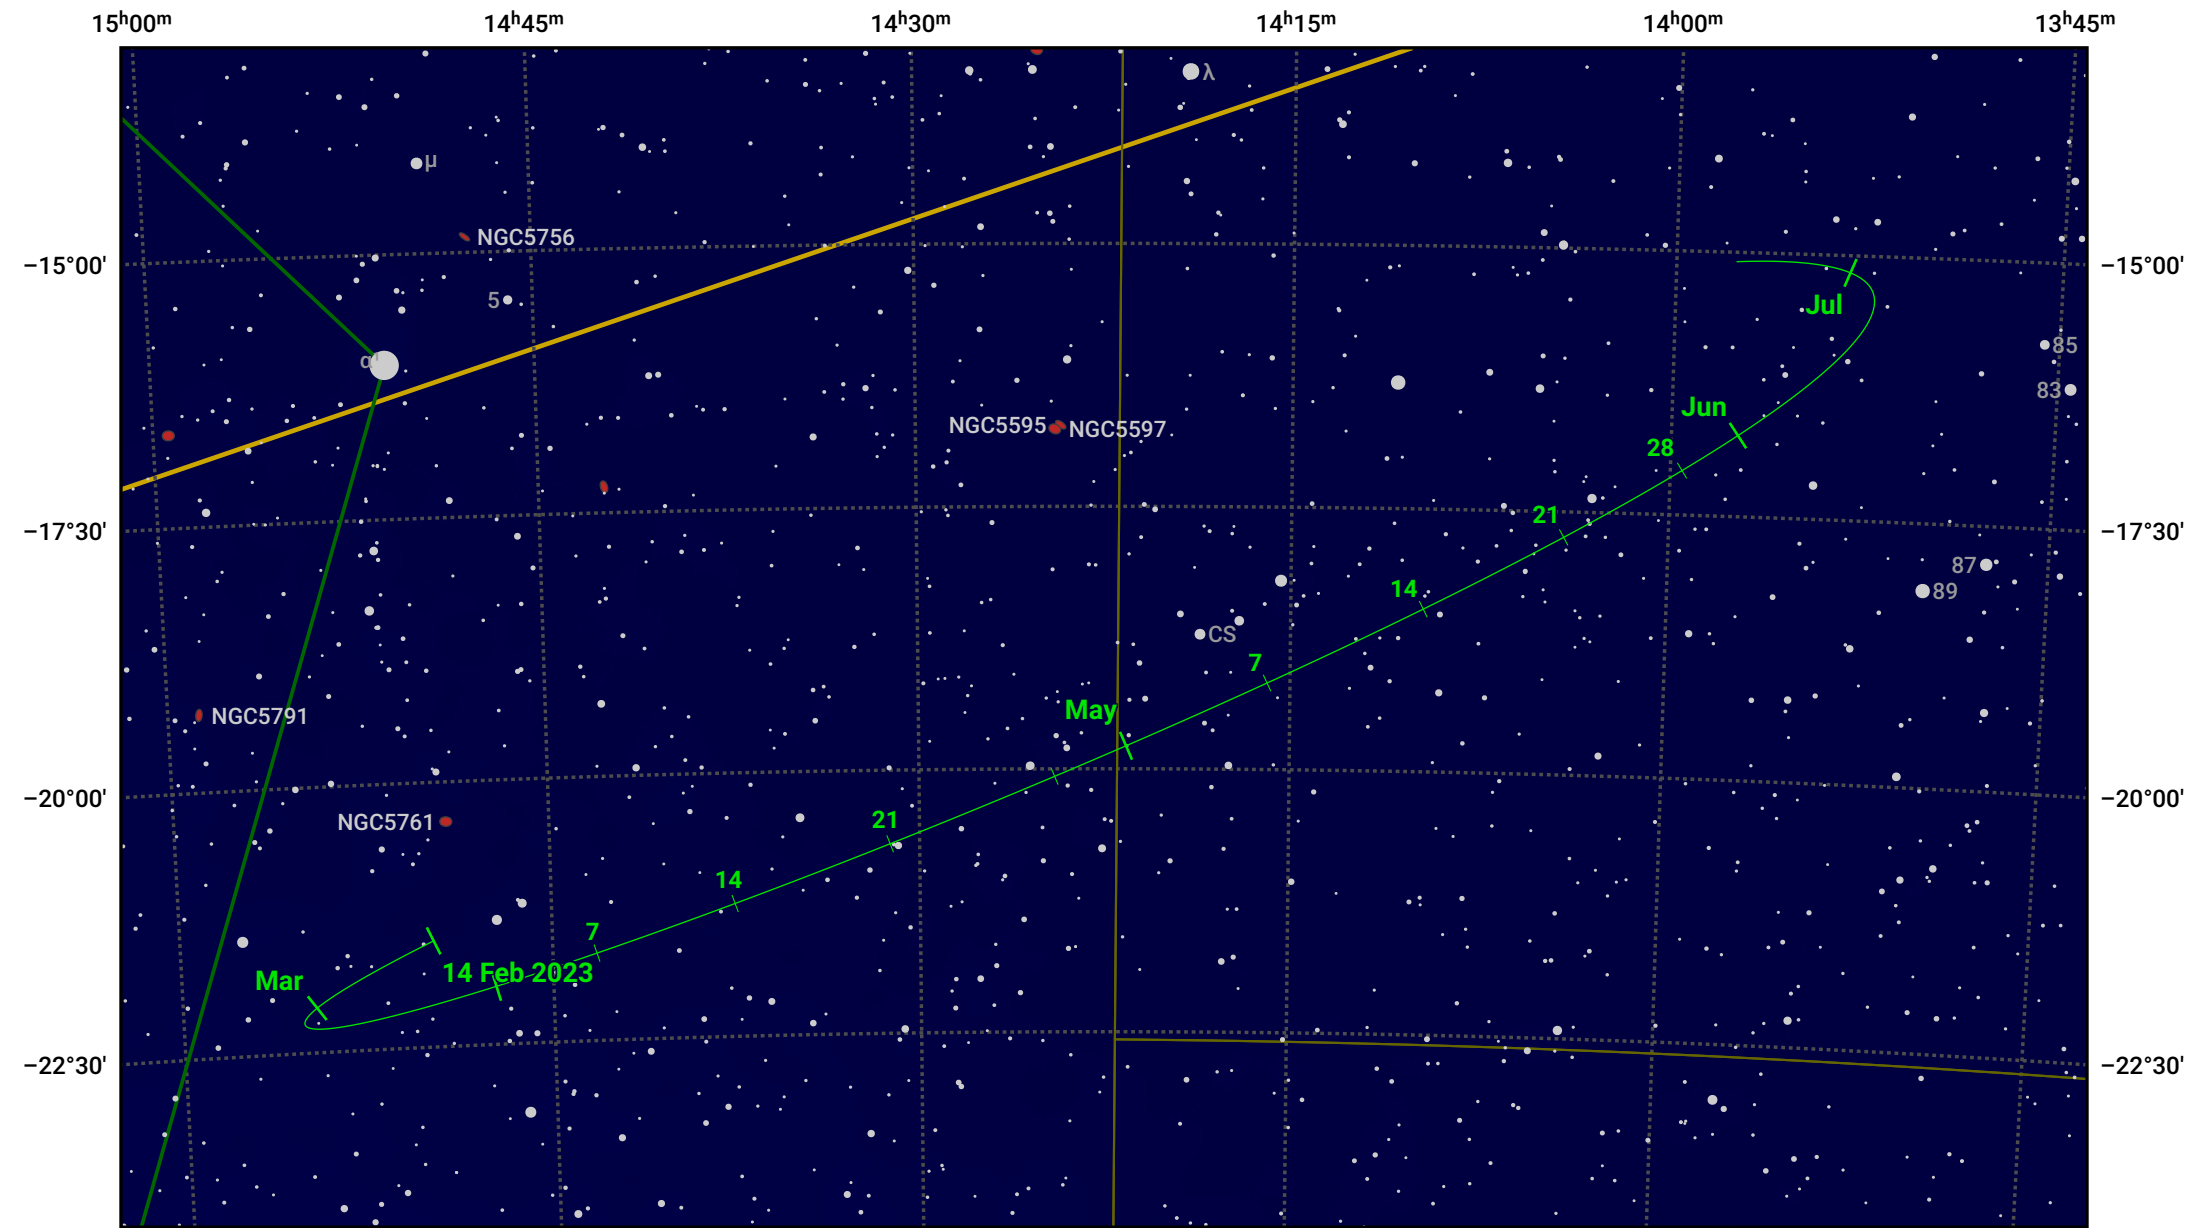

# The path of Asteroid 7 Iris around opposition on 30 Apr 2023

© Dominic Ford 2011–2024. Date markers placed at midnight UTC. Downloaded from <https://in-the-sky.org>

Magnitude scale: 10.0 9.0 8.0 7.0 6.0 5.0 4.0 3.0 2.0

— Ecliptic Plane

Galaxy    Bright nebula    Open cluster    Globular cluster

Date	Mag
2023 Mar 1	10.8
2023 Apr 1	10.2
2023 Apr 13	10.0
2023 May 1	9.6
2023 Jun 1	10.3
2023 Jul 1	10.8
2023 Jul 13	11.0