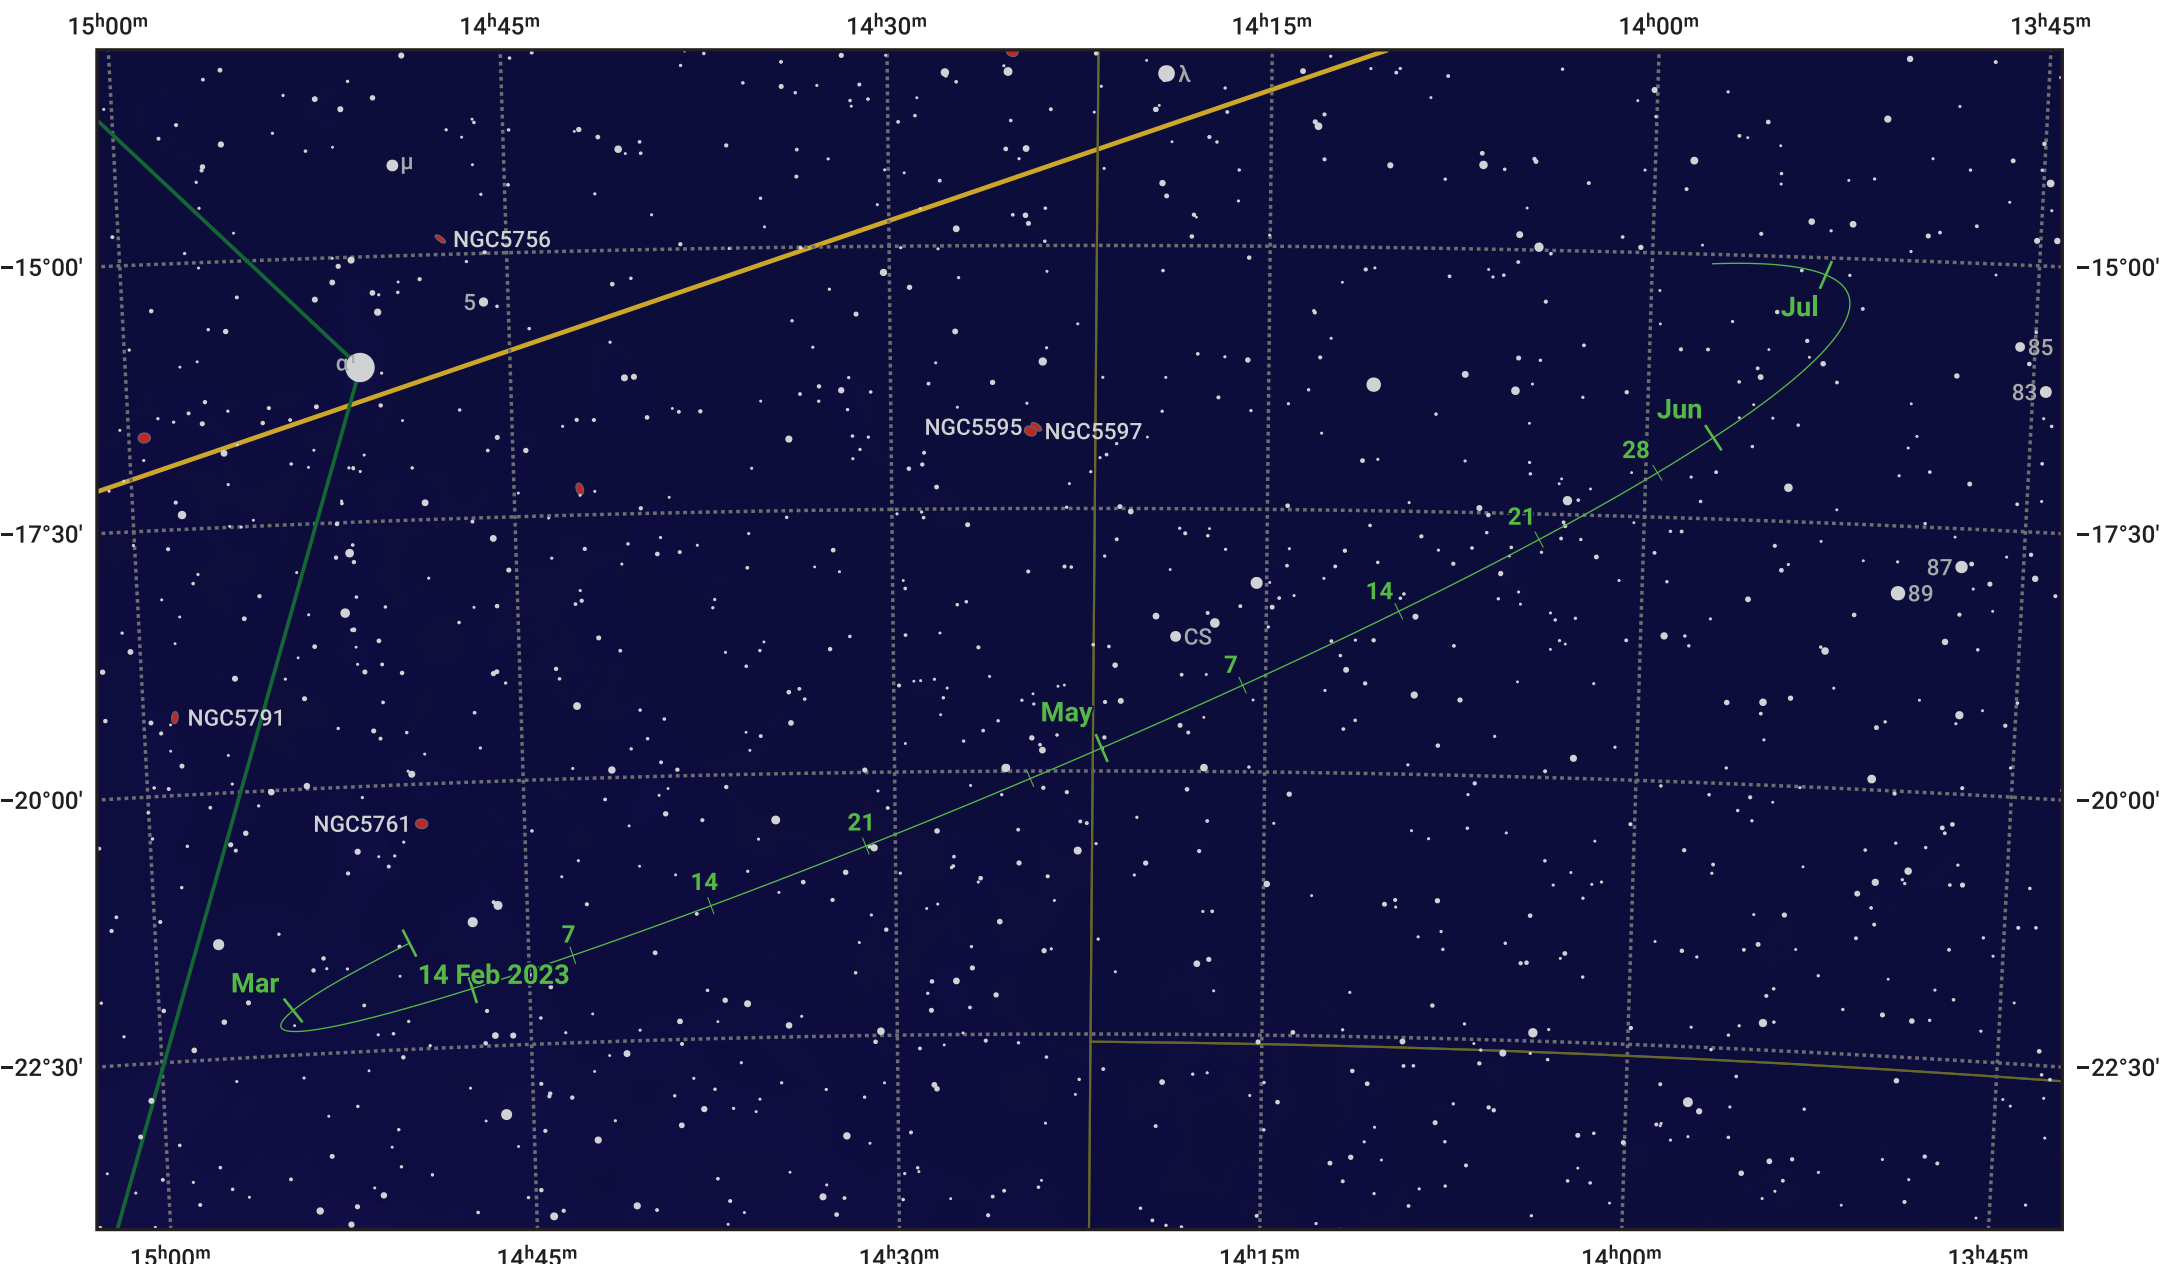

The path of Asteroid 7 Iris around opposition on 30 Apr 2023

© Dominic Ford 2011–2024. Date markers placed at midnight UTC. Downloaded from <https://in-the-sky.org>

Magnitude scale: 10.0 9.0 8.0 7.0 6.0 5.0 4.0 3.0 2.0

— Ecliptic Plane

- Galaxy
- Bright nebula
- Open cluster
- ⊕ Globular cluster

Date	Mag
2023 Mar 1	10.8
2023 Apr 1	10.2
2023 Apr 13	10.0
2023 May 1	9.6
2023 Jun 1	10.3
2023 Jul 1	10.8
2023 Jul 13	11.0