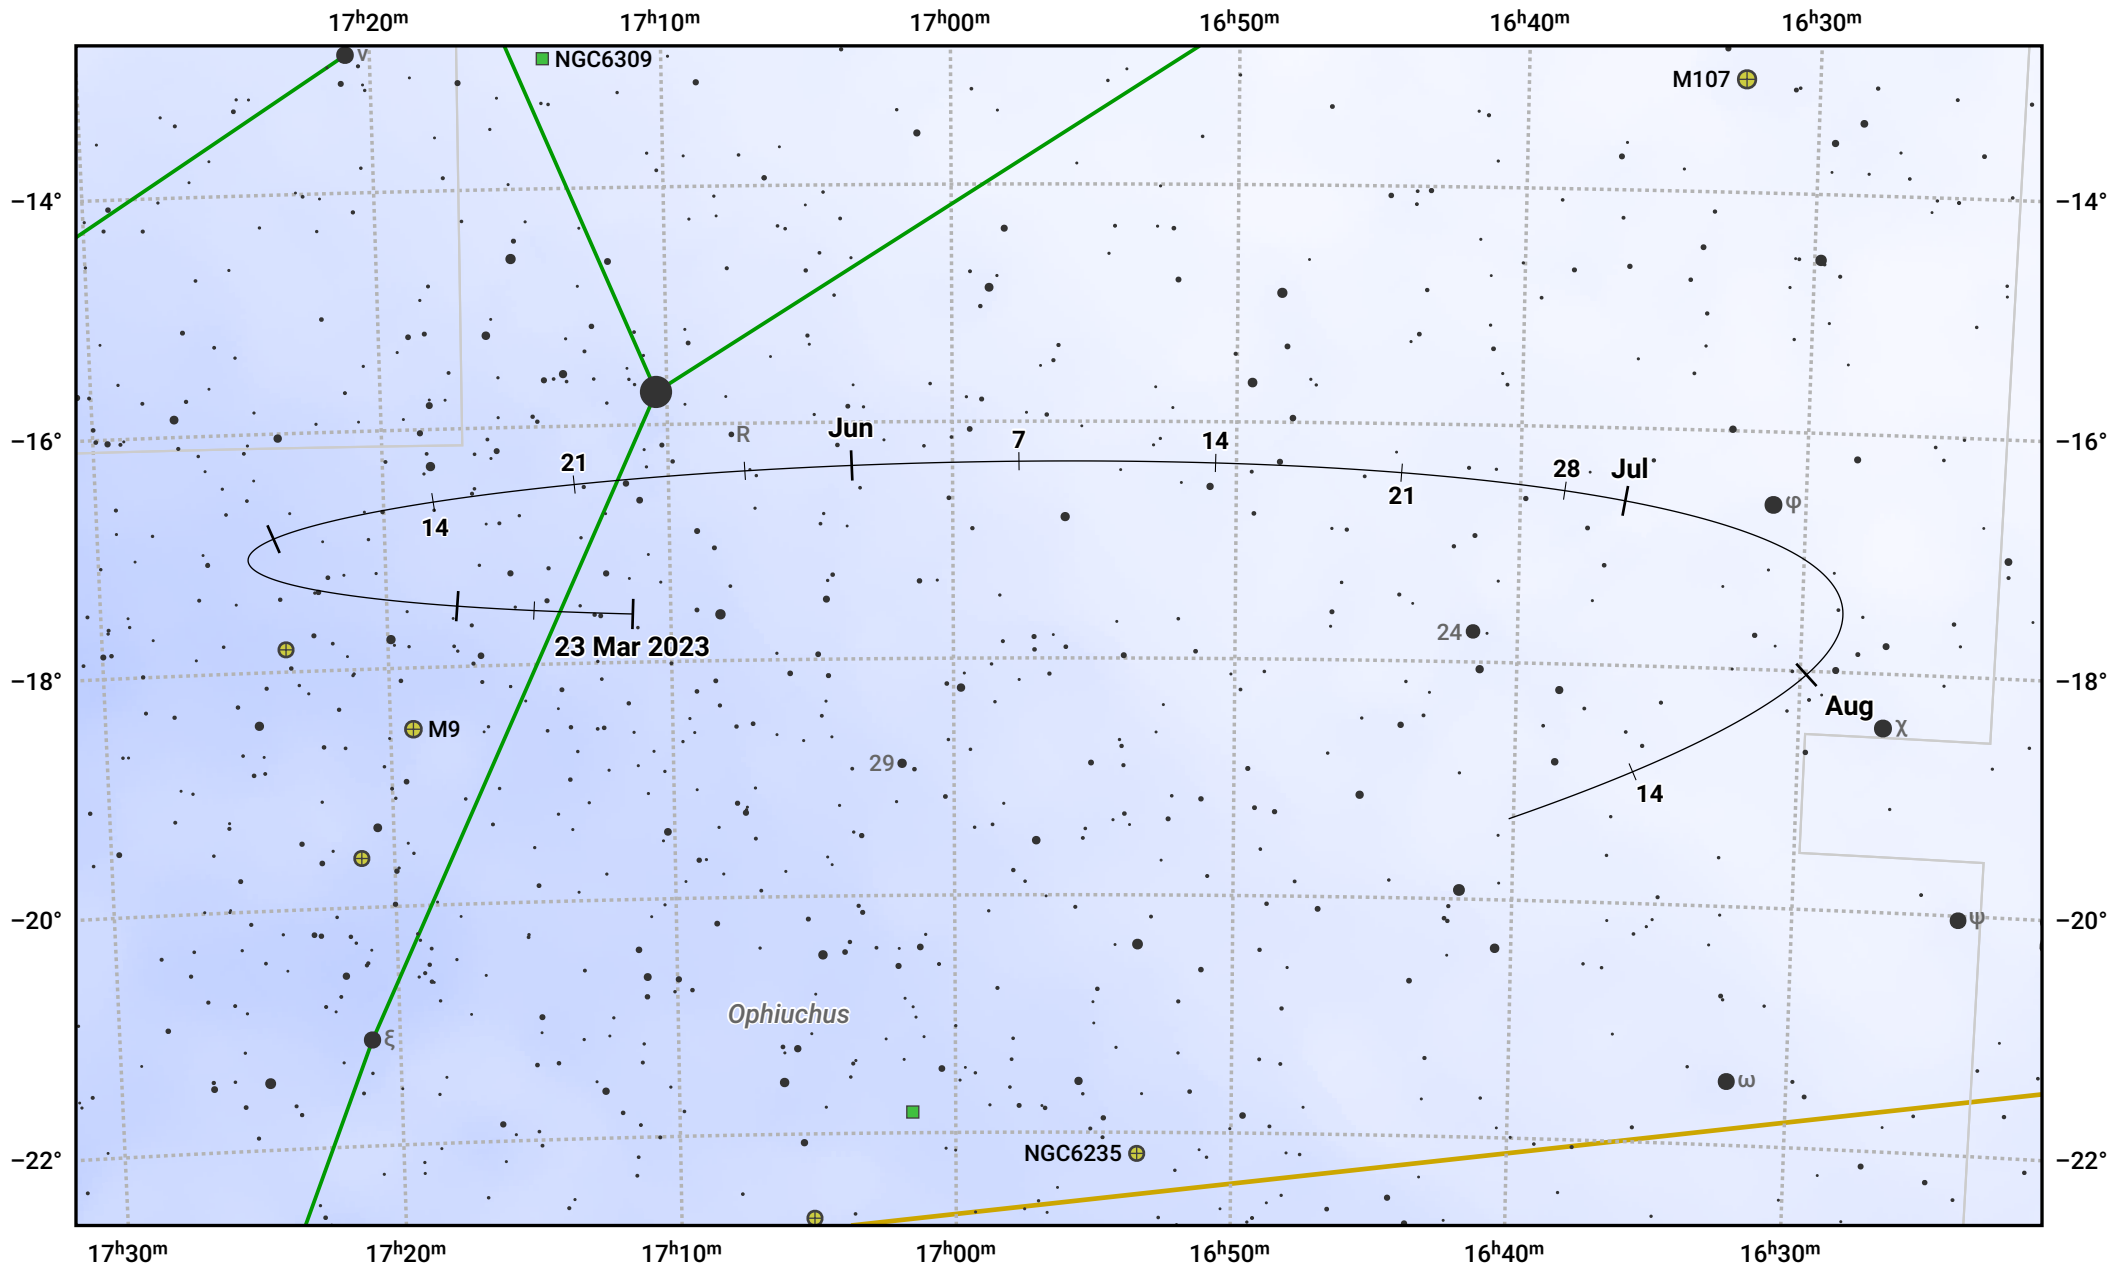

The path of Asteroid 11 Parthenope around opposition on 6 Jun 2023

© Dominic Ford 2011–2023. Date markers placed at midnight UTC. Downloaded from <https://in-the-sky.org>

Magnitude scale: 10.0 9.0 8.0 7.0 6.0 5.0 4.0 3.0 2.0

— Ecliptic Plane

Galaxy Bright nebula Open cluster Globular cluster

Date	Mag	Phase
2023 Apr 1	11.1	96%
2023 May 1	10.4	98%
2023 May 8	10.2	99%
2023 Jun 1	9.6	100%
2023 Jul 1	10.0	99%
2023 Aug 1	10.6	96%