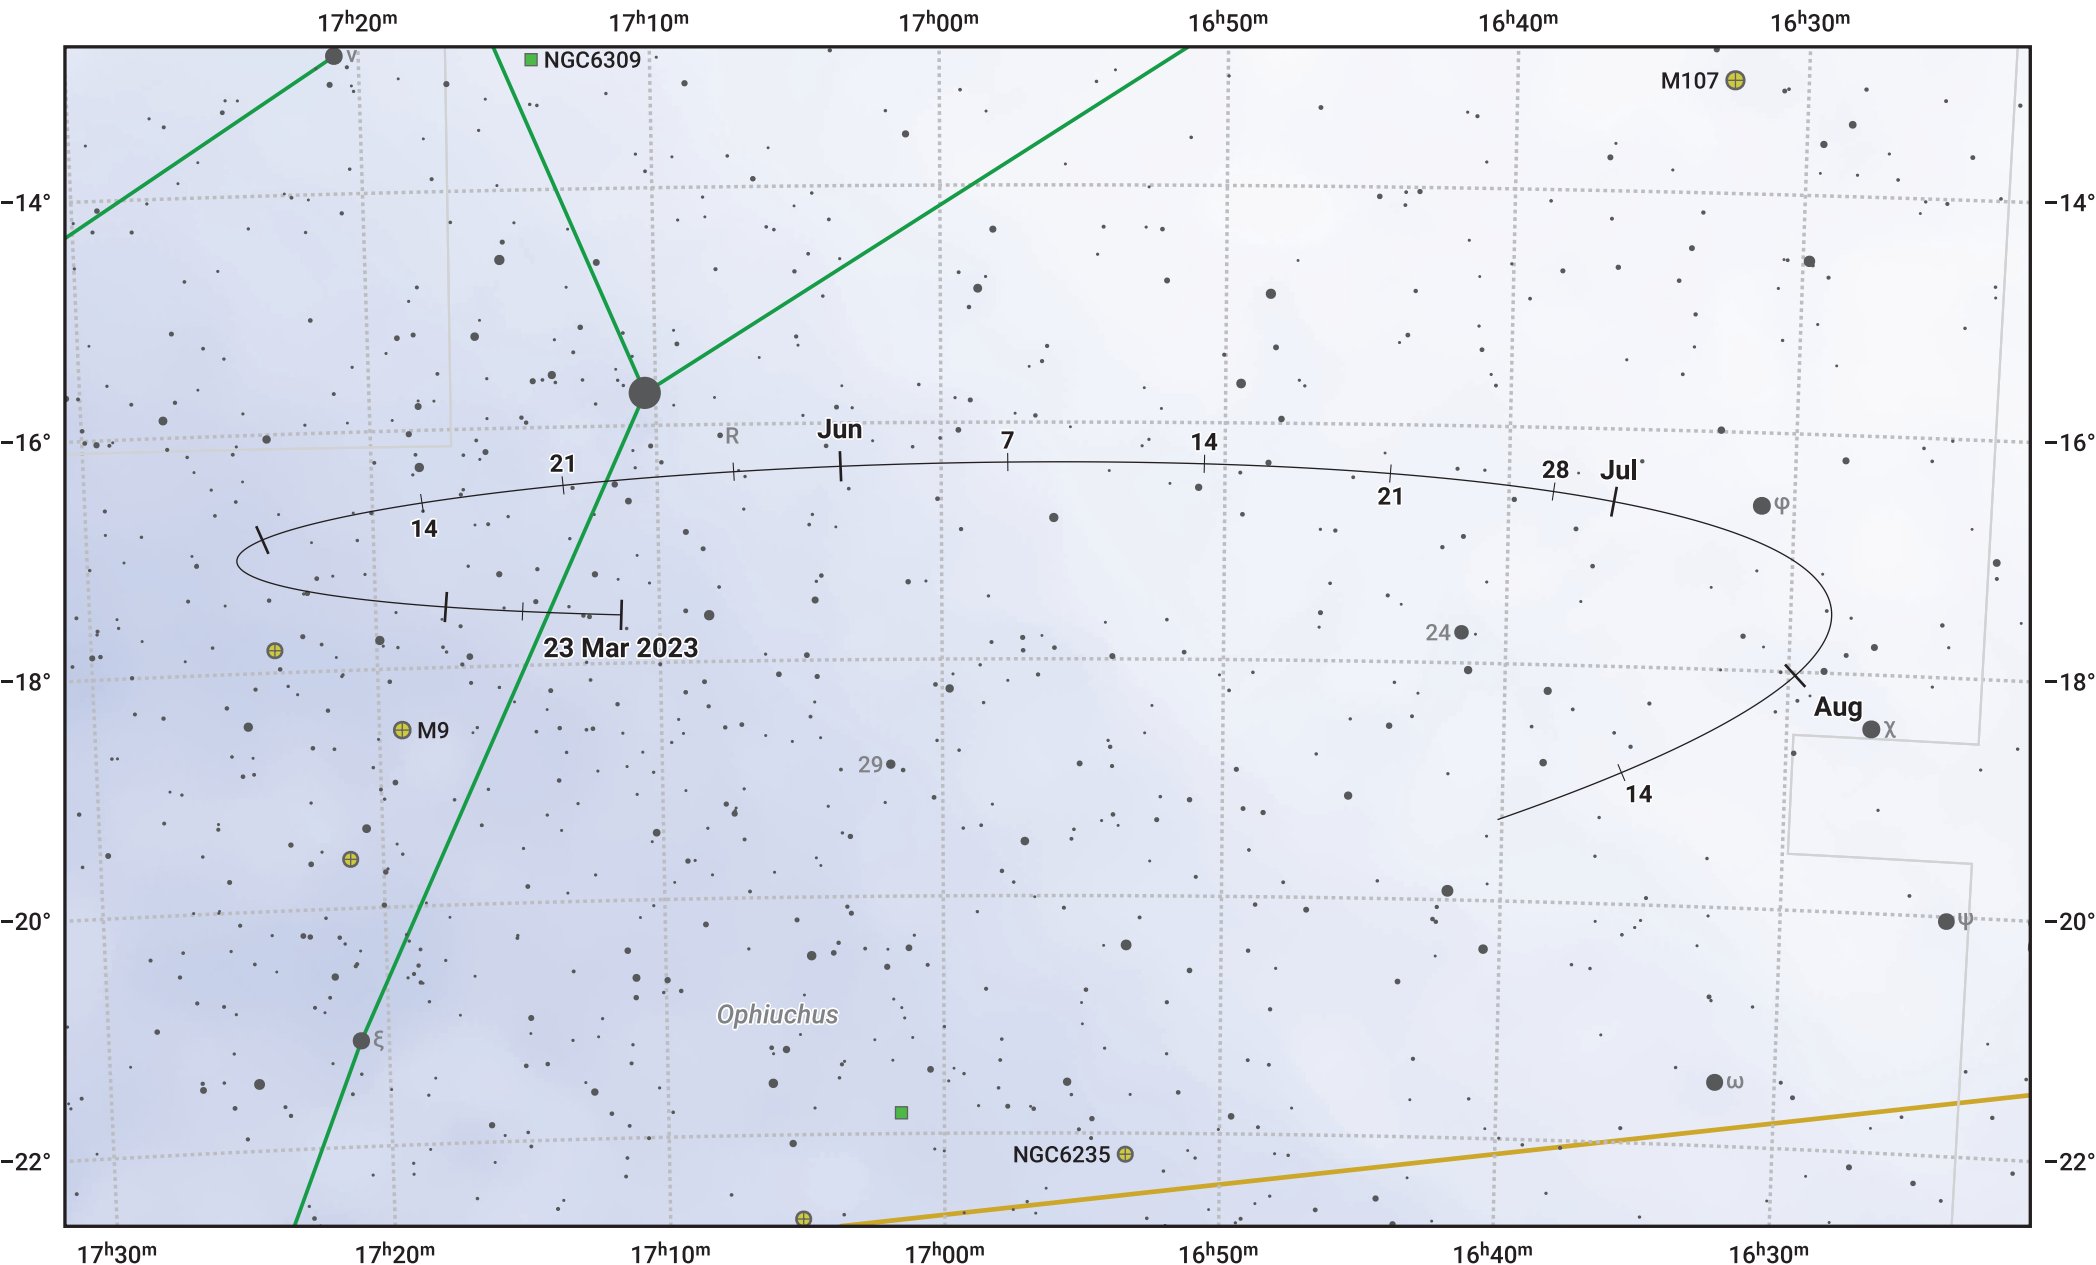

# The path of Asteroid 11 Parthenope around opposition on 6 Jun 2023

© Dominic Ford 2011–2024. Date markers placed at midnight UTC. Downloaded from <https://in-the-sky.org>

Magnitude scale: 10.0 9.0 8.0 7.0 6.0 5.0 4.0 3.0 2.0

— Ecliptic Plane

- Galaxy
- Bright nebula
- Open cluster
- ⊕ Globular cluster

Date	Mag	Phase
2023 Apr 1	11.1	96%
2023 May 1	10.4	98%
2023 May 8	10.2	99%
2023 Jun 1	9.6	100%
2023 Jul 1	10.0	99%
2023 Aug 1	10.6	96%