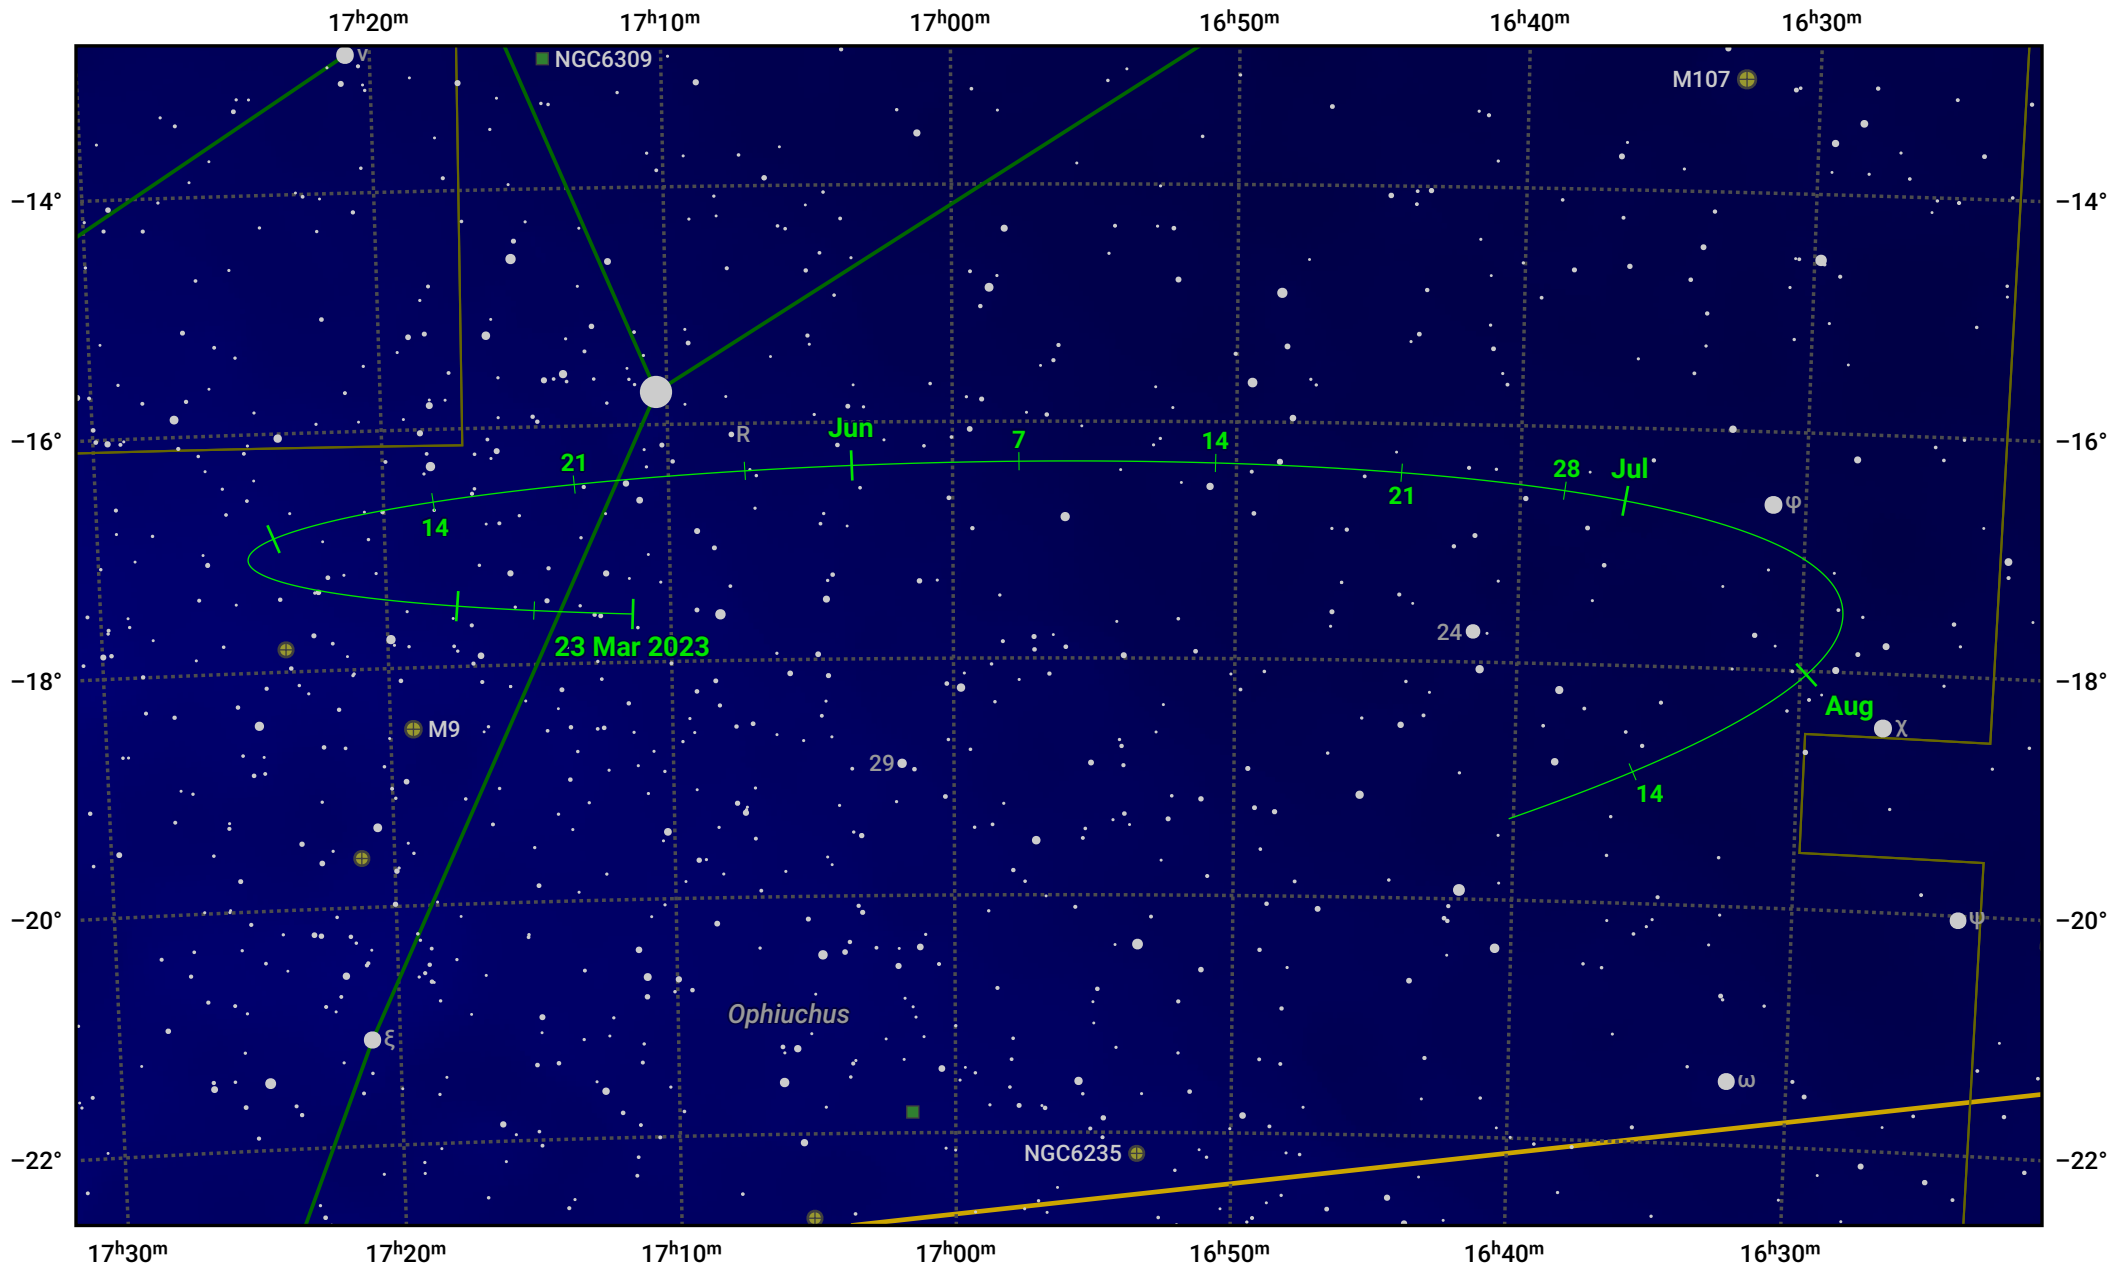

The path of Asteroid 11 Parthenope around opposition on 6 Jun 2023

© Dominic Ford 2011–2023. Date markers placed at midnight UTC. Downloaded from <https://in-the-sky.org>

Magnitude scale: 10.0 9.0 8.0 7.0 6.0 5.0 4.0 3.0 2.0

— Ecliptic Plane

Galaxy Bright nebula Open cluster Globular cluster

Date	Mag	Phase
2023 Apr 1	11.1	96%
2023 May 1	10.4	98%
2023 May 8	10.2	99%
2023 Jun 1	9.6	100%
2023 Jul 1	10.0	99%
2023 Aug 1	10.6	96%