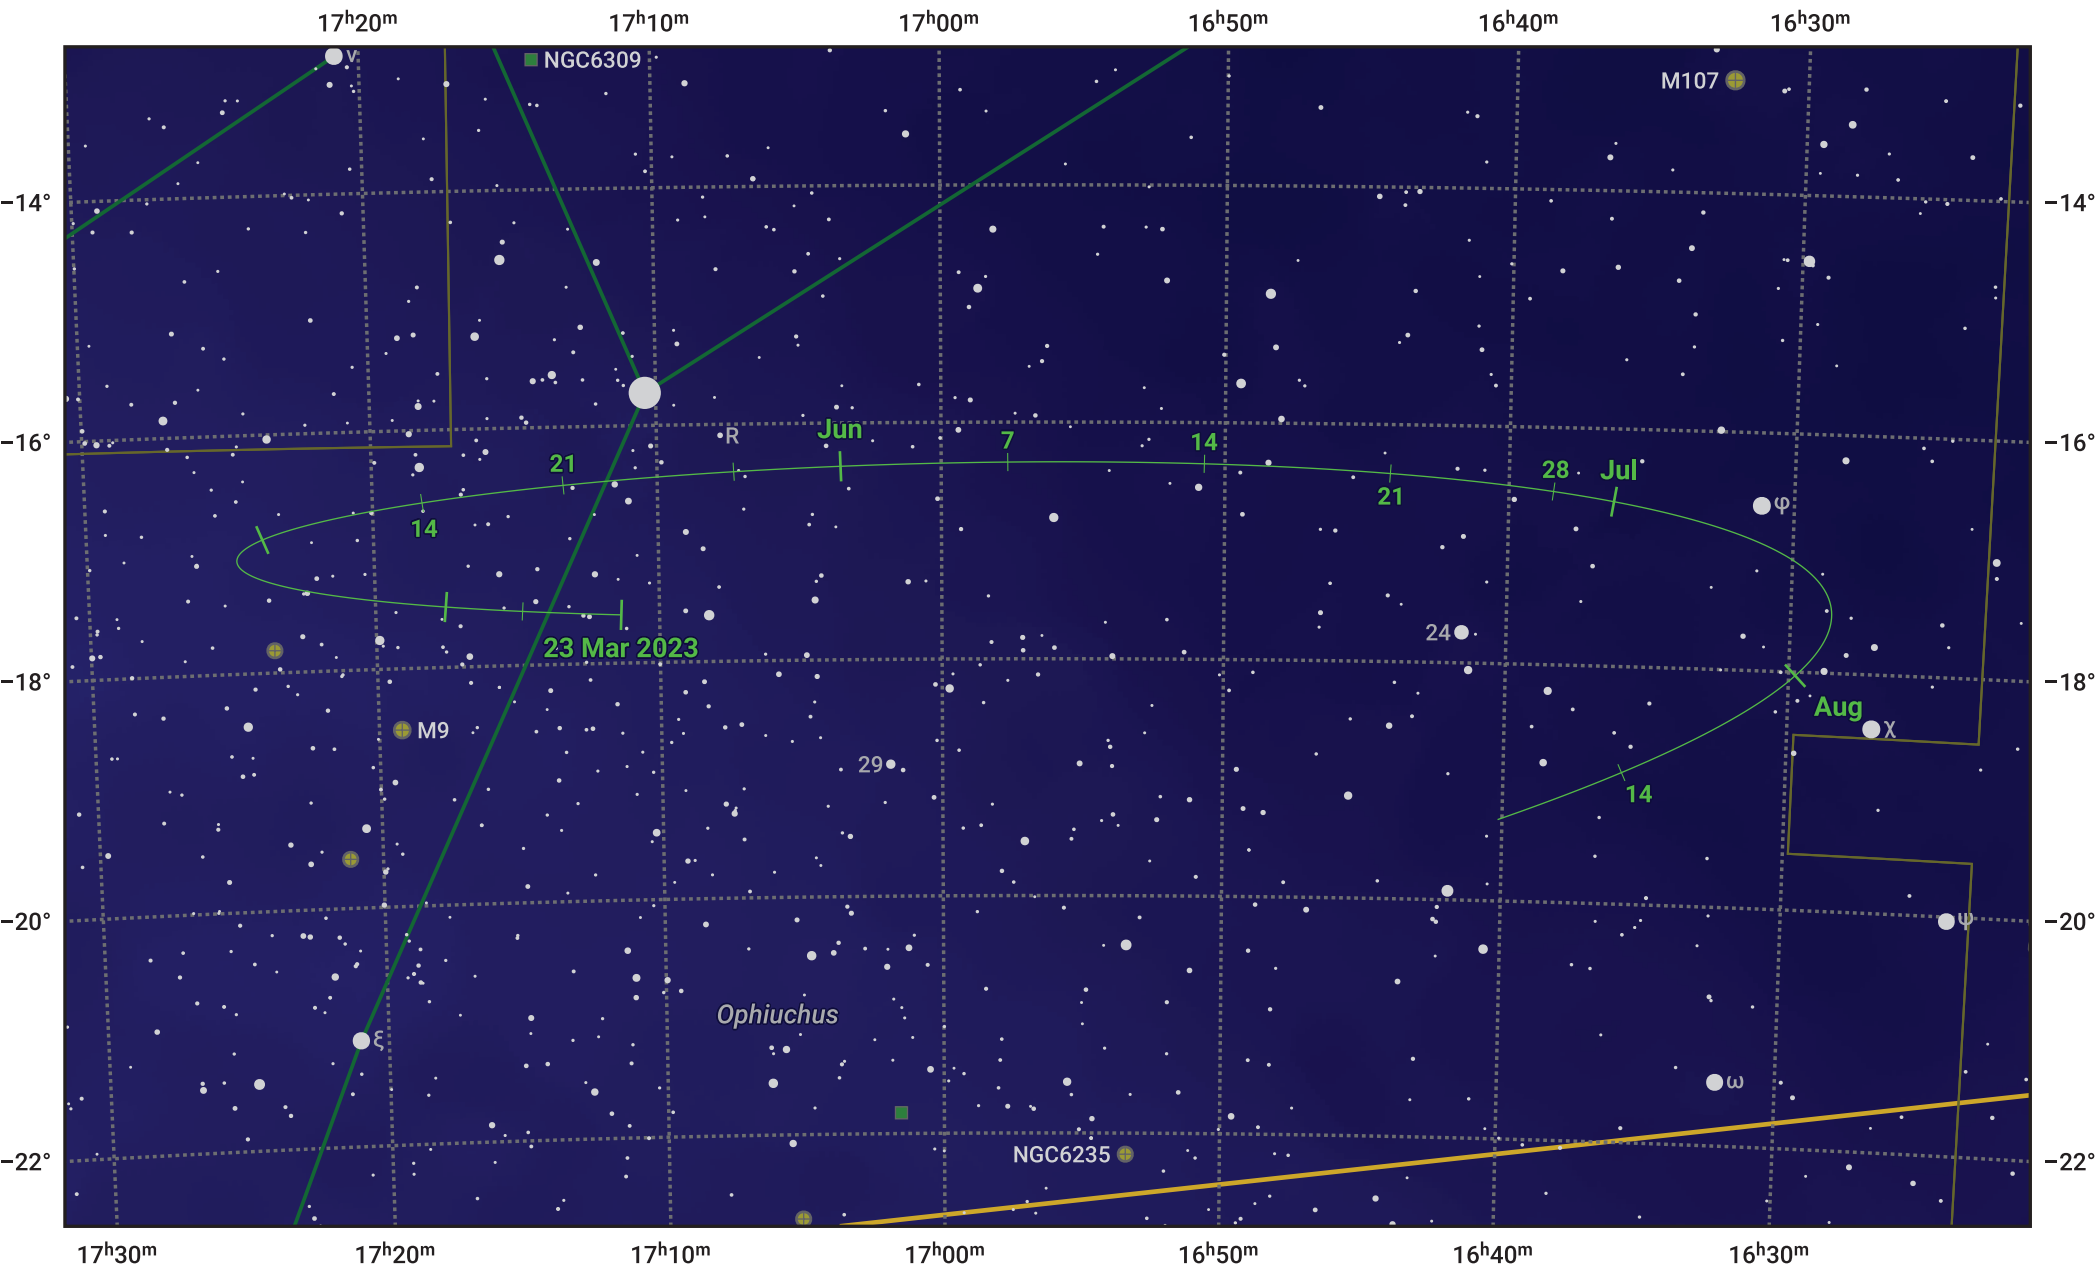

# The path of Asteroid 11 Parthenope around opposition on 6 Jun 2023

© Dominic Ford 2011–2024. Date markers placed at midnight UTC. Downloaded from <https://in-the-sky.org>

Magnitude scale: 10.0 9.0 8.0 7.0 6.0 5.0 4.0 3.0 2.0

— Ecliptic Plane

- Galaxy
- Bright nebula
- Open cluster
- Globular cluster

Date	Mag	Phase
2023 Apr 1	11.1	96%
2023 May 1	10.4	98%
2023 May 8	10.2	99%
2023 Jun 1	9.6	100%
2023 Jul 1	10.0	99%
2023 Aug 1	10.6	96%