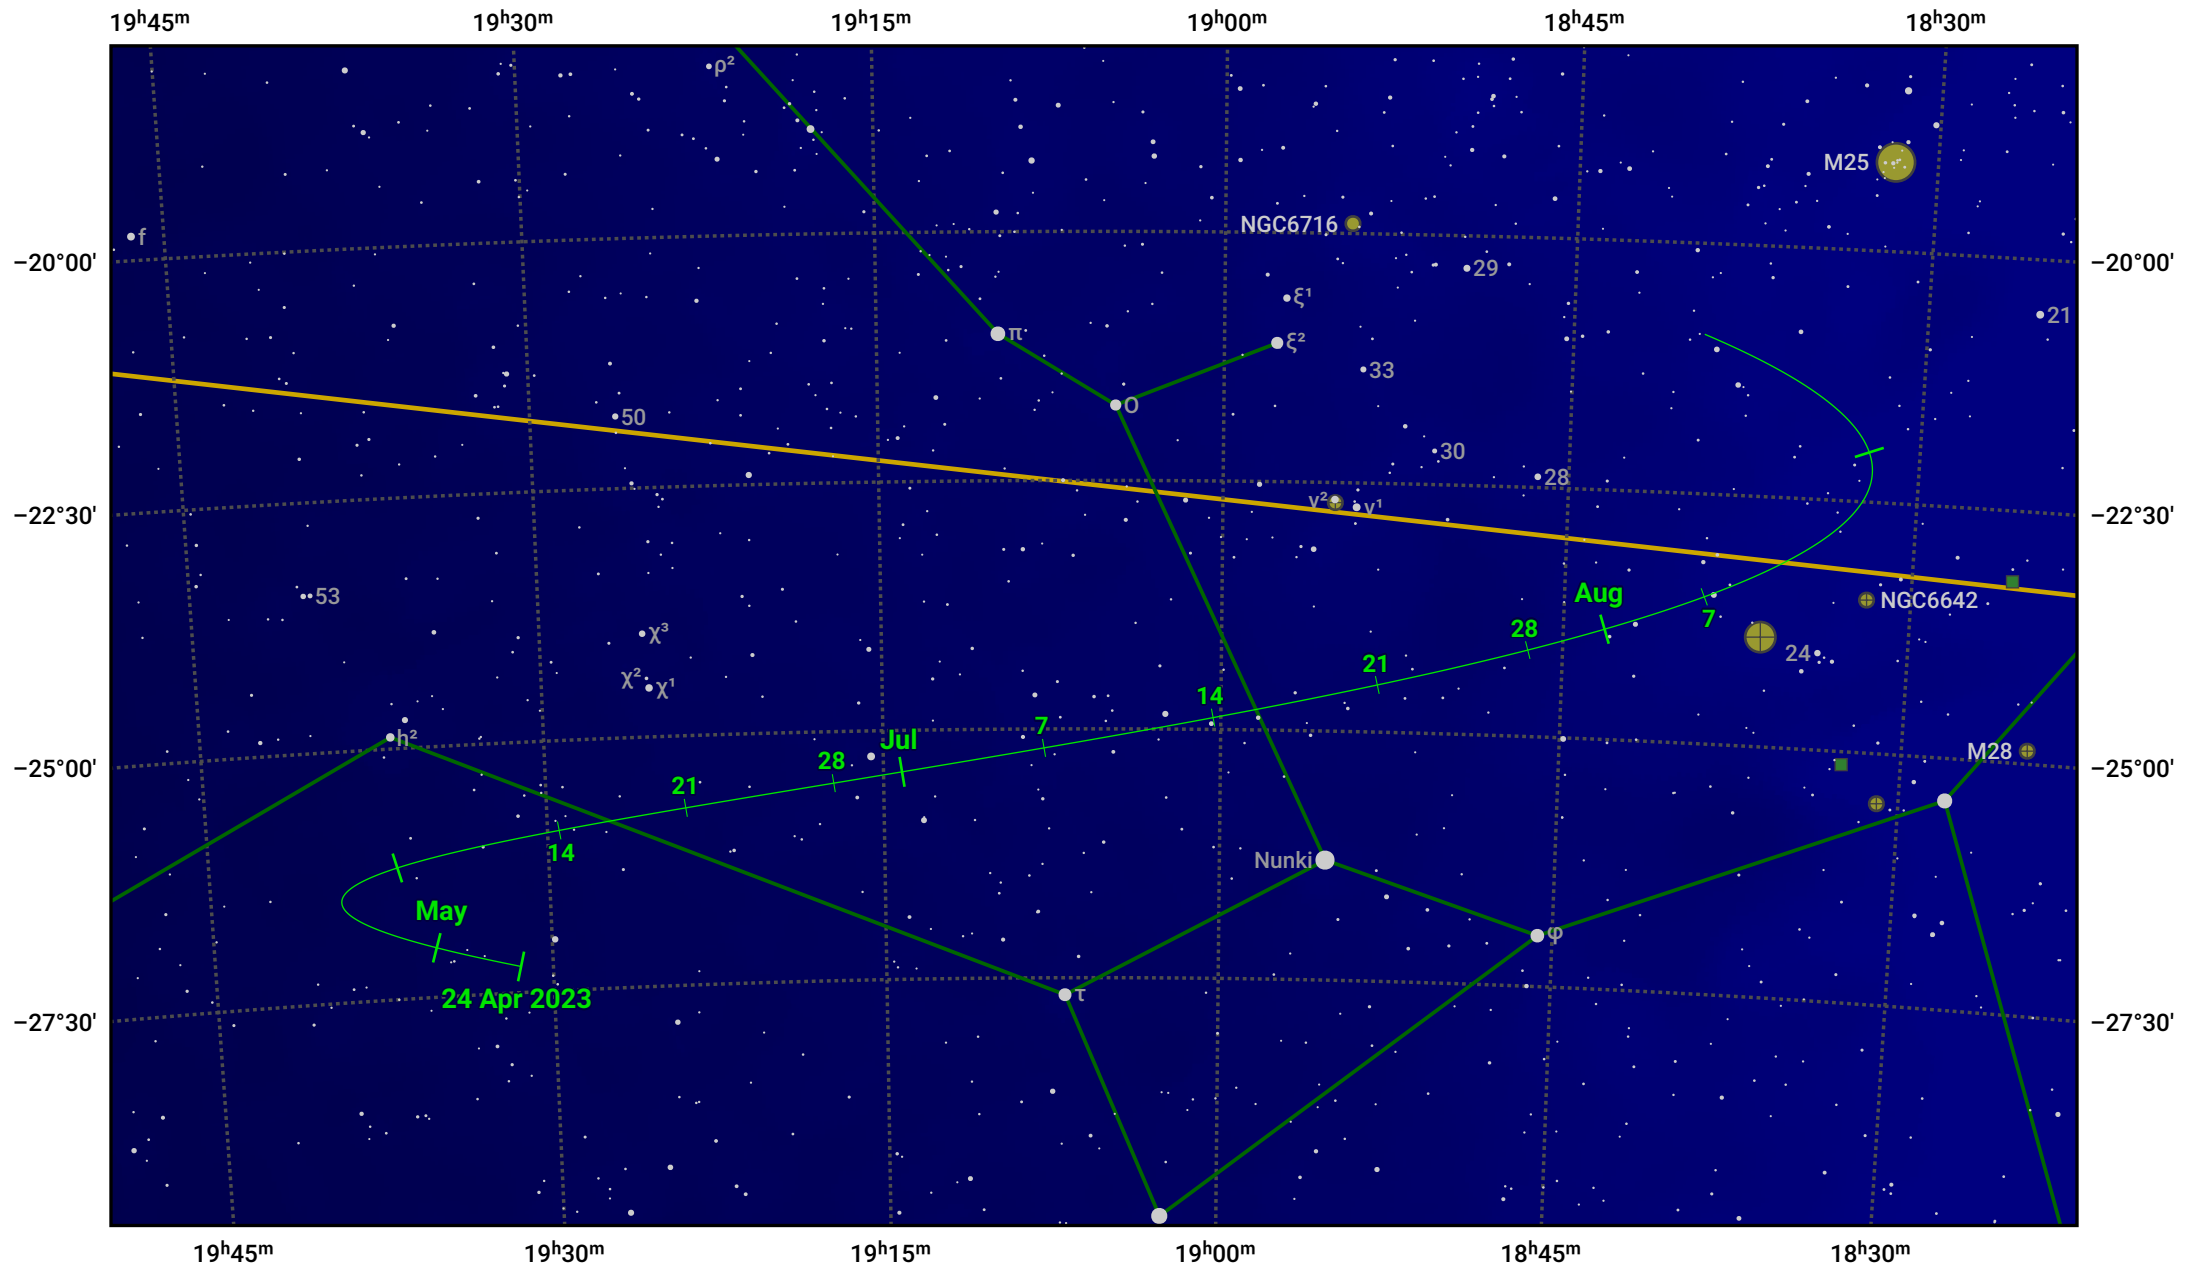

The path of Asteroid 15 Eunomia around opposition on 8 Jul 2023

© Dominic Ford 2011–2024. Date markers placed at midnight UTC. Downloaded from <https://in-the-sky.org>

Magnitude scale: 9.0 8.0 7.0 6.0 5.0 4.0 3.0 2.0

— Ecliptic Plane

Galaxy Bright nebula Open cluster Globular cluster

Date	Mag
2023 May 1	10.5
2023 Jun 1	9.8
2023 Jun 11	9.6
2023 Jul 1	9.0
2023 Aug 1	9.4
2023 Sep 1	9.9