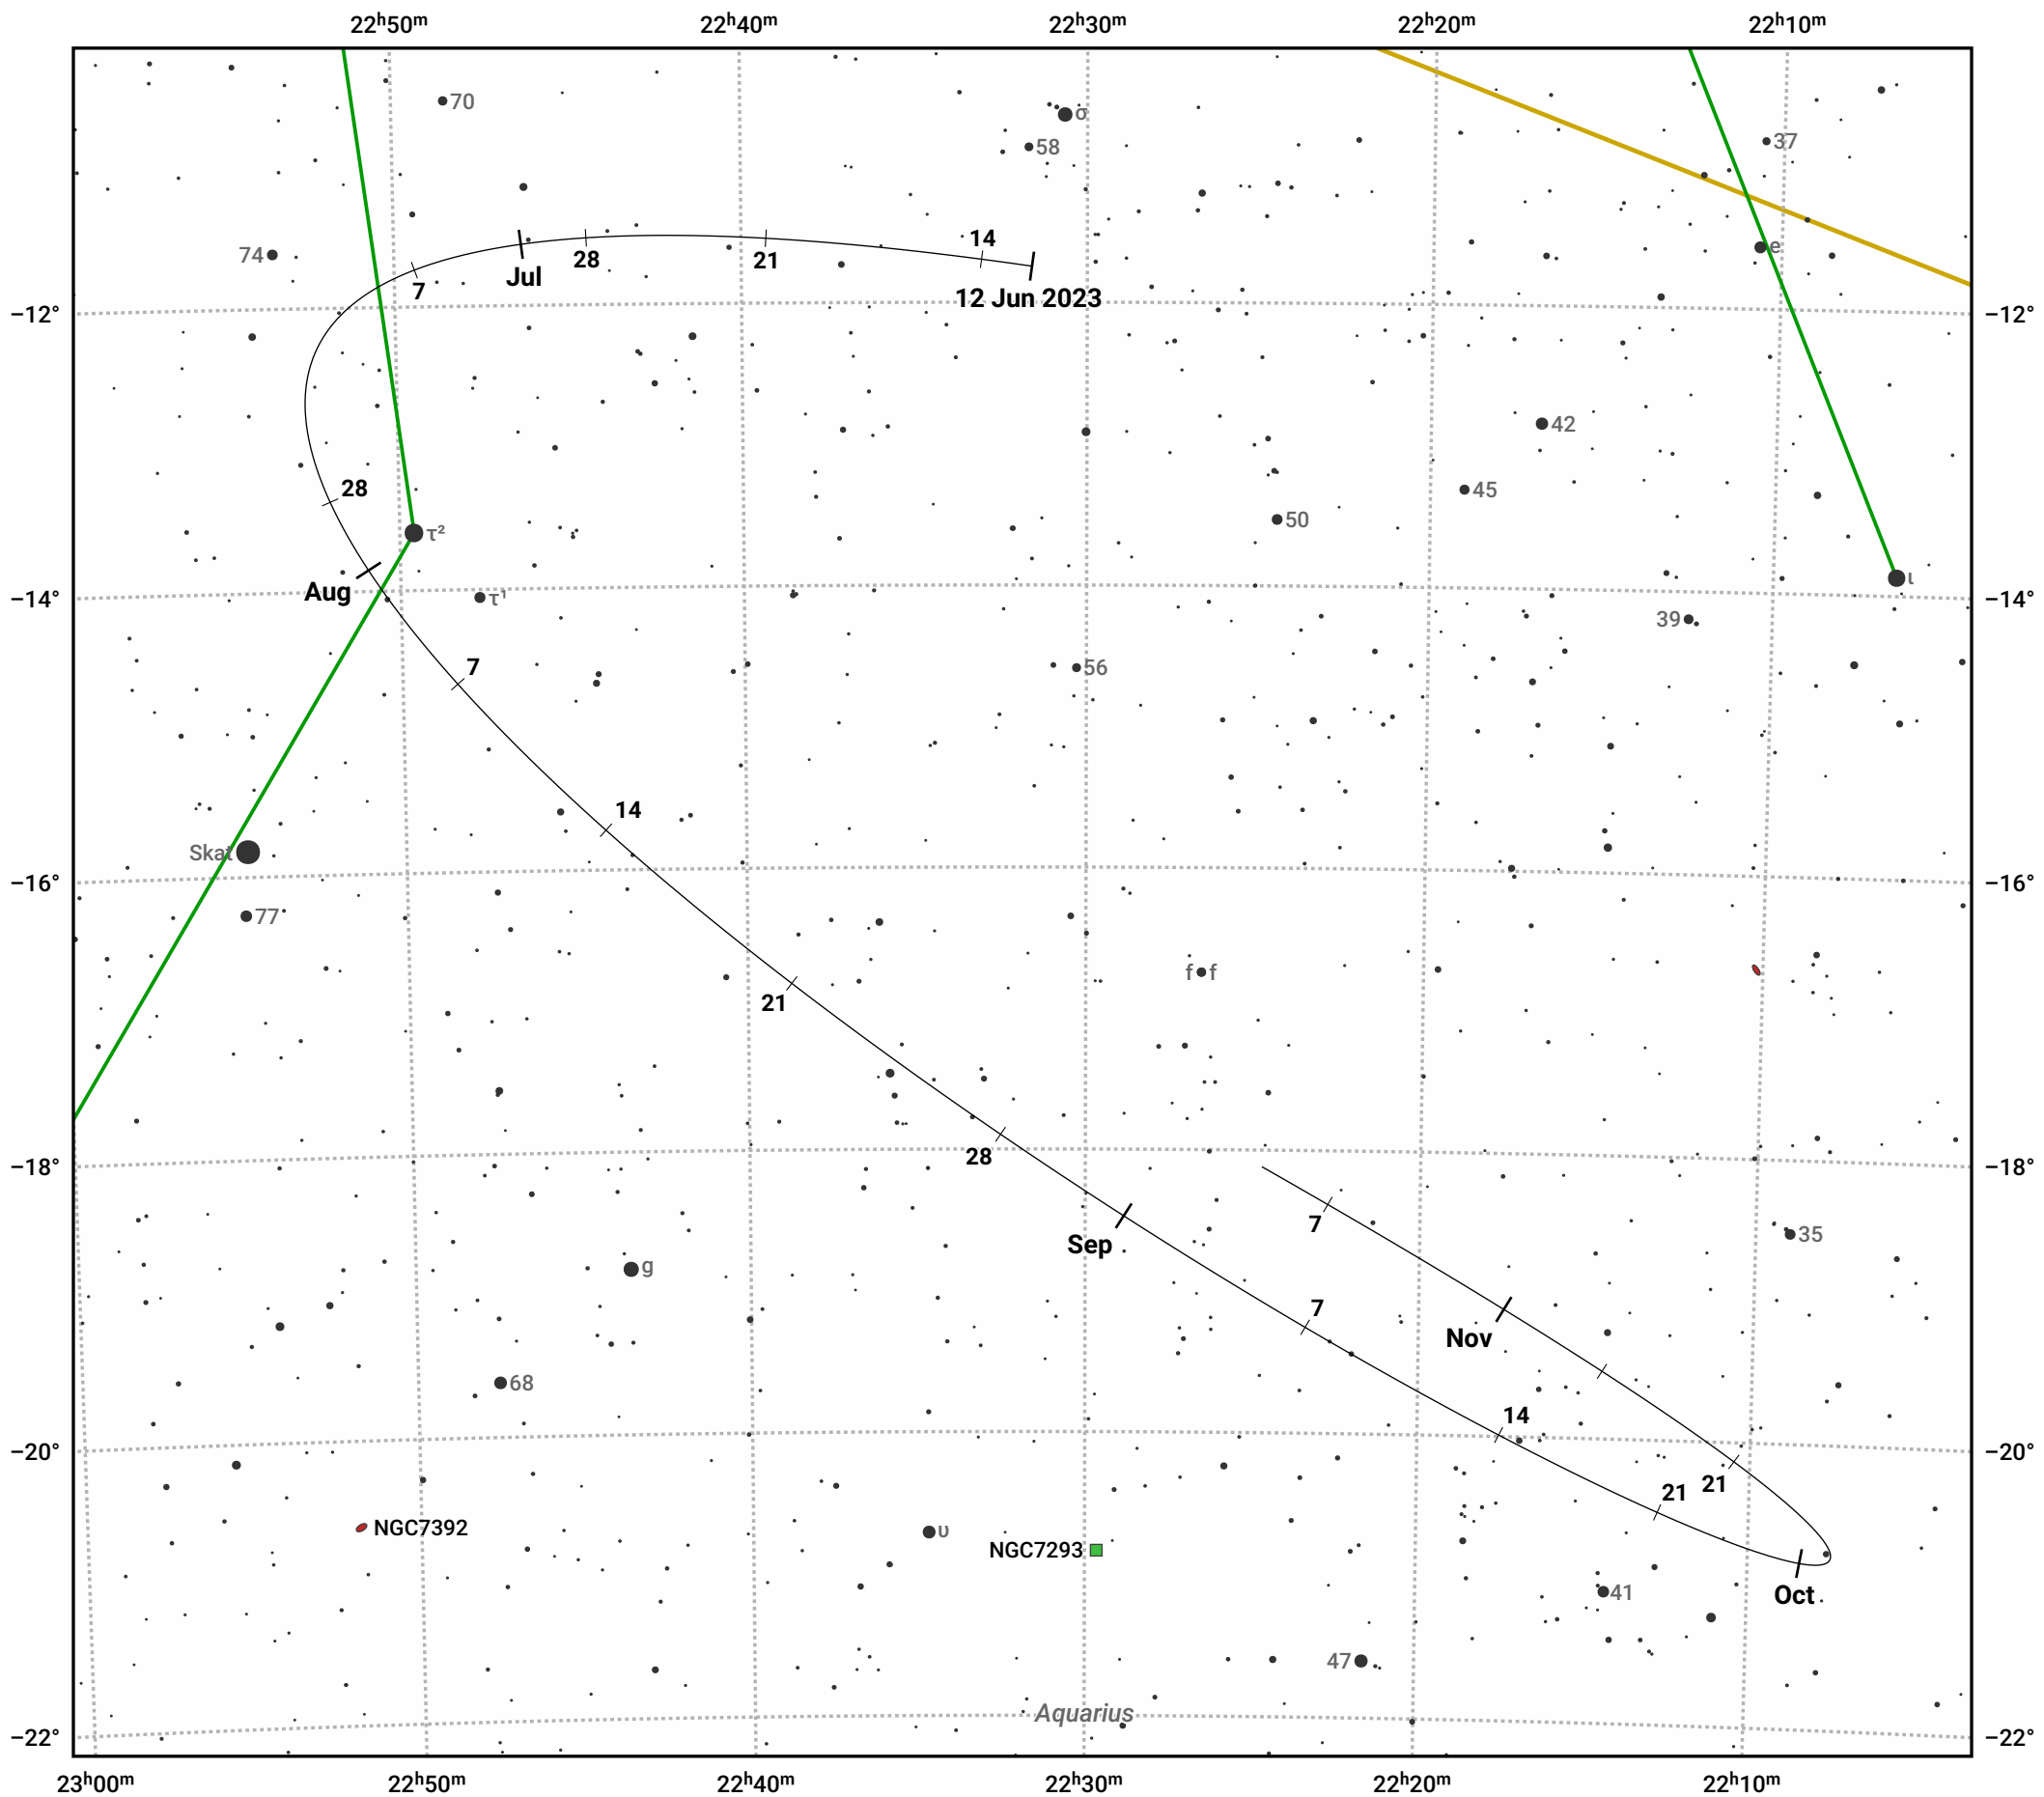

The path of Asteroid 8 Flora around opposition on 26 Aug 2023

© Dominic Ford 2011–2024. Date markers placed at midnight UTC. Downloaded from <https://in-the-sky.org>

Magnitude scale: 10.0 9.0 8.0 7.0 6.0 5.0 4.0 3.0

— Ecliptic Plane

Galaxy Bright nebula Open cluster Globular cluster

Date	Mag	Phase
2023 Jul 1	10.1	95%
2023 Jul 22	9.5	97%
2023 Aug 1	9.2	98%
2023 Aug 24	8.5	100%
2023 Sep 1	8.5	100%
2023 Oct 1	9.2	97%
2023 Oct 14	9.5	95%
2023 Nov 1	9.9	94%