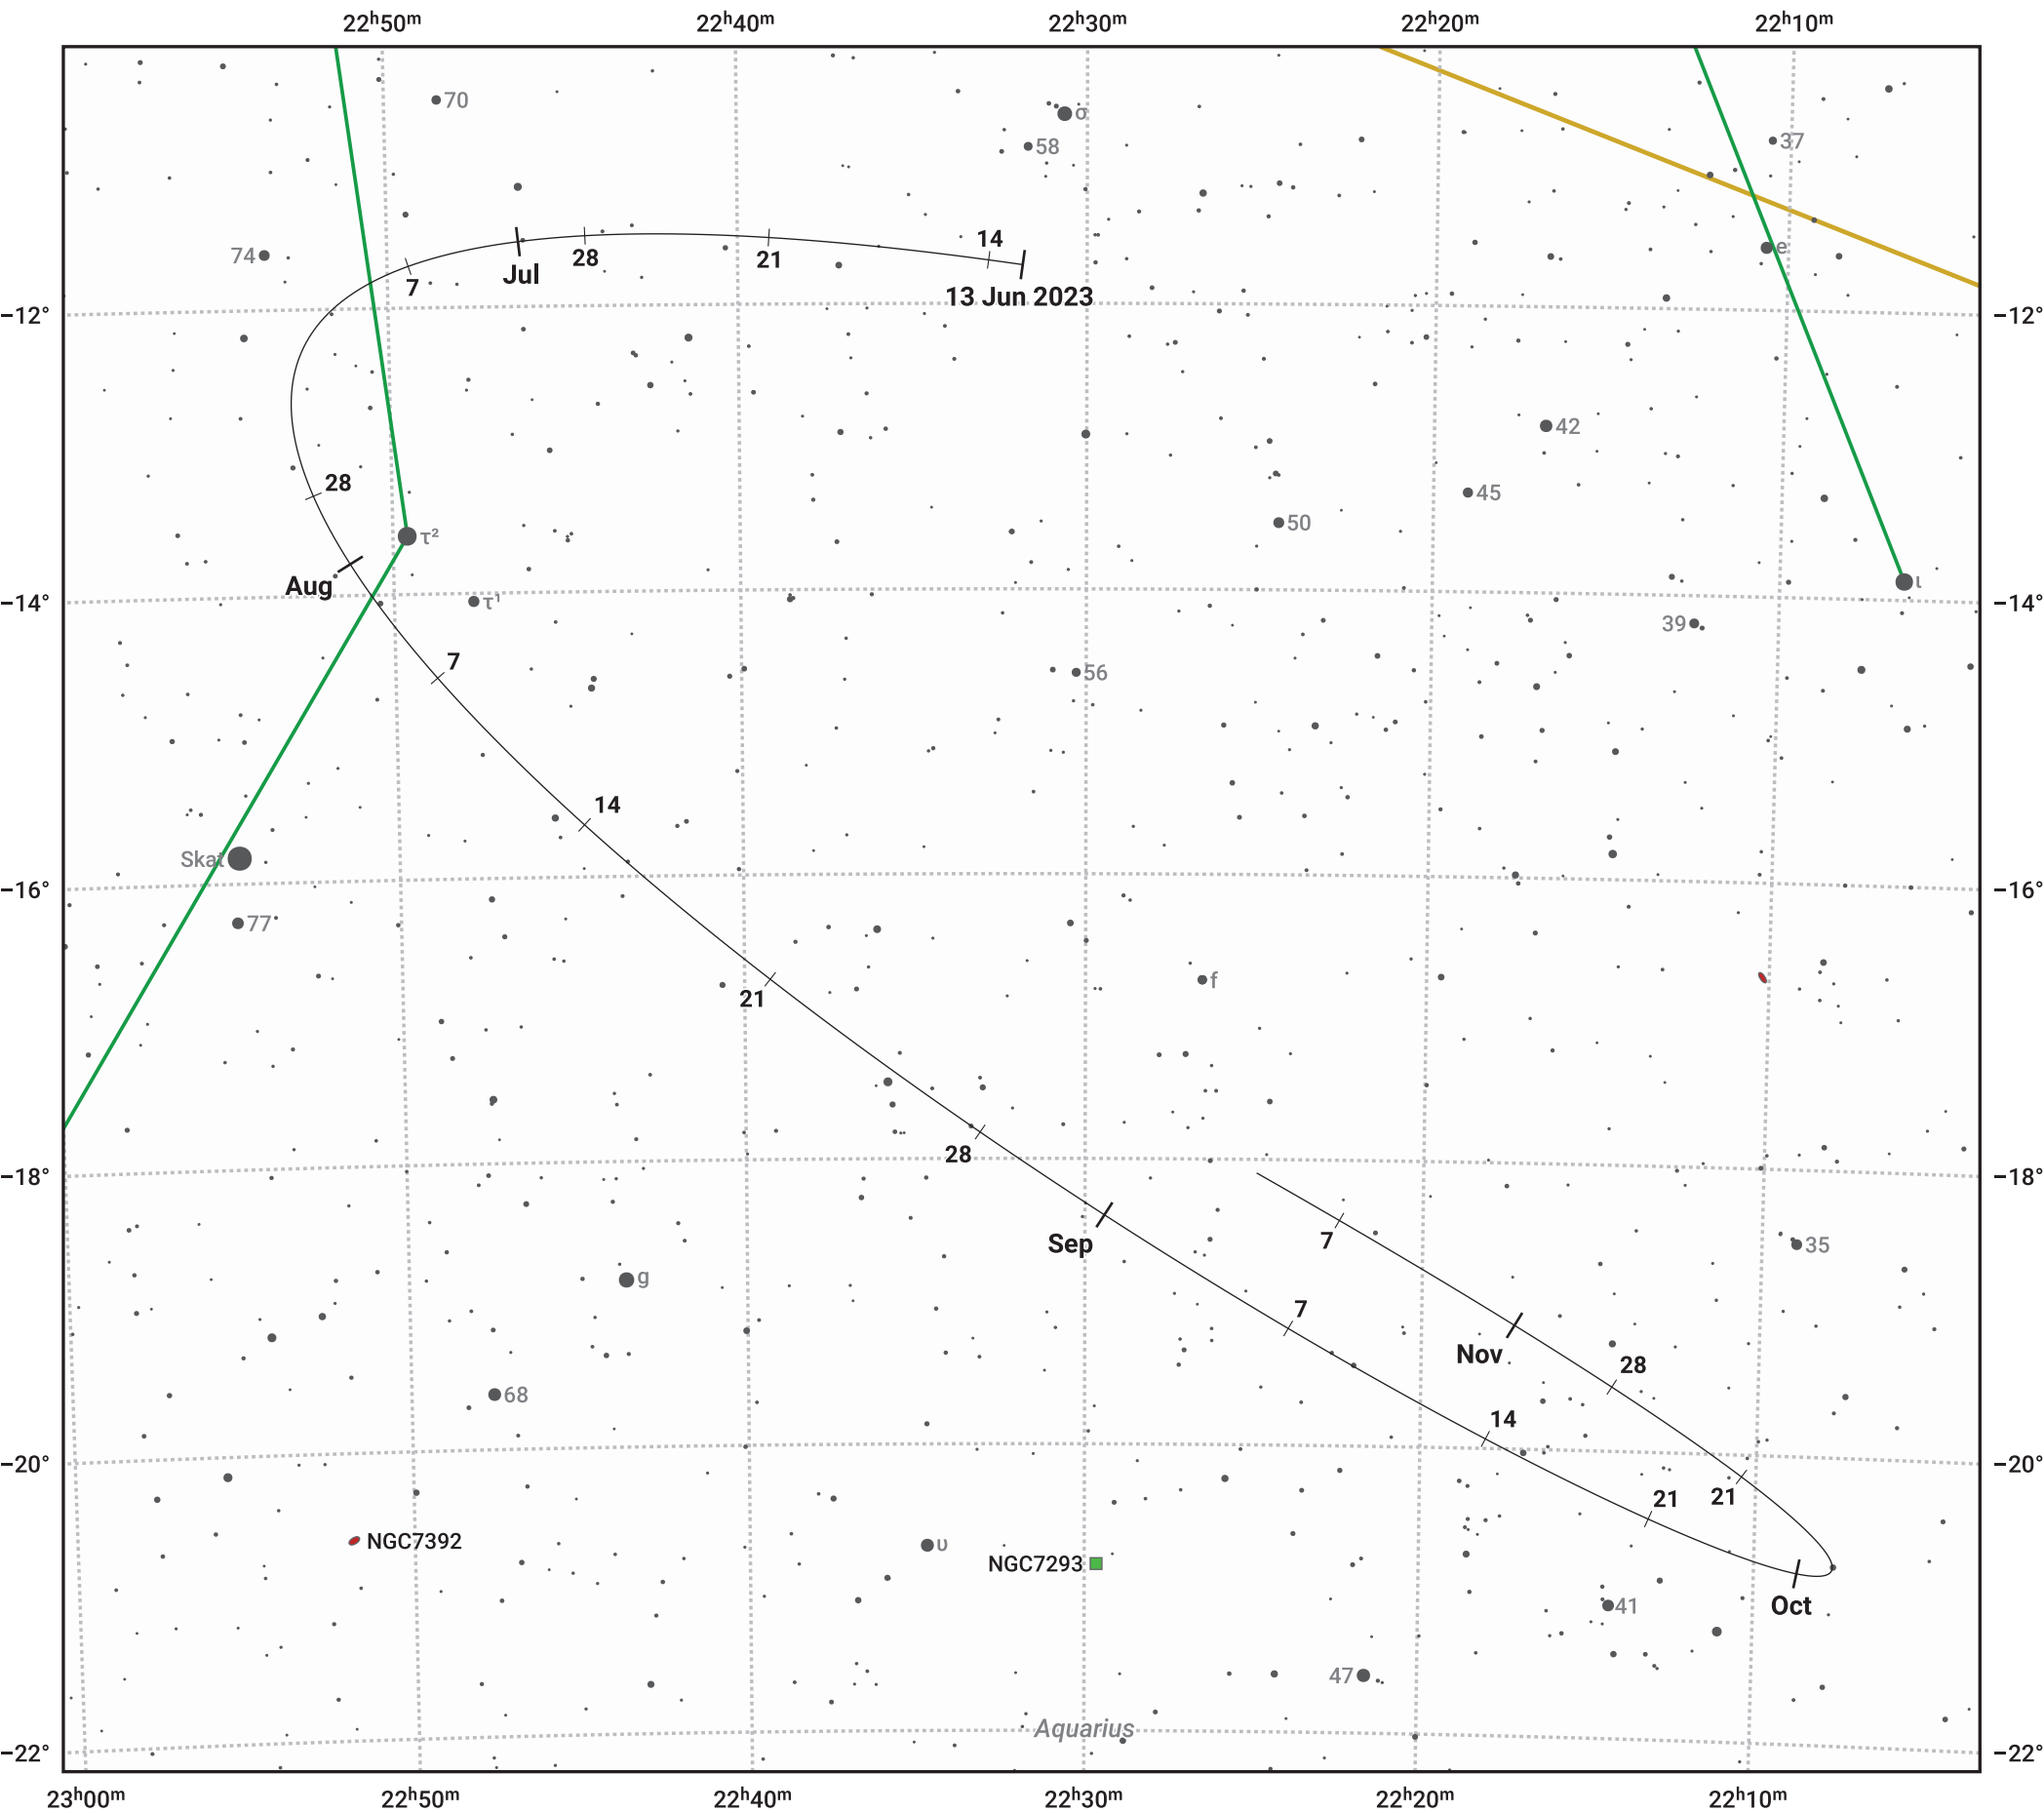

The path of Asteroid 8 Flora around opposition on 27 Aug 2023

© Dominic Ford 2011–2024. Date markers placed at midnight UTC. Downloaded from <https://in-the-sky.org>

Magnitude scale: 10.0 9.0 8.0 7.0 6.0 5.0 4.0 3.0

- Ecliptic Plane
- Galaxy
- Bright nebula
- Open cluster
- ⊕ Globular cluster

Date	Mag	Phase
2023 Jul 1	10.1	95%
2023 Jul 23	9.5	97%
2023 Aug 1	9.2	98%
2023 Aug 26	8.5	100%
2023 Sep 1	8.5	100%
2023 Oct 1	9.2	97%
2023 Oct 13	9.5	96%
2023 Nov 1	9.9	94%