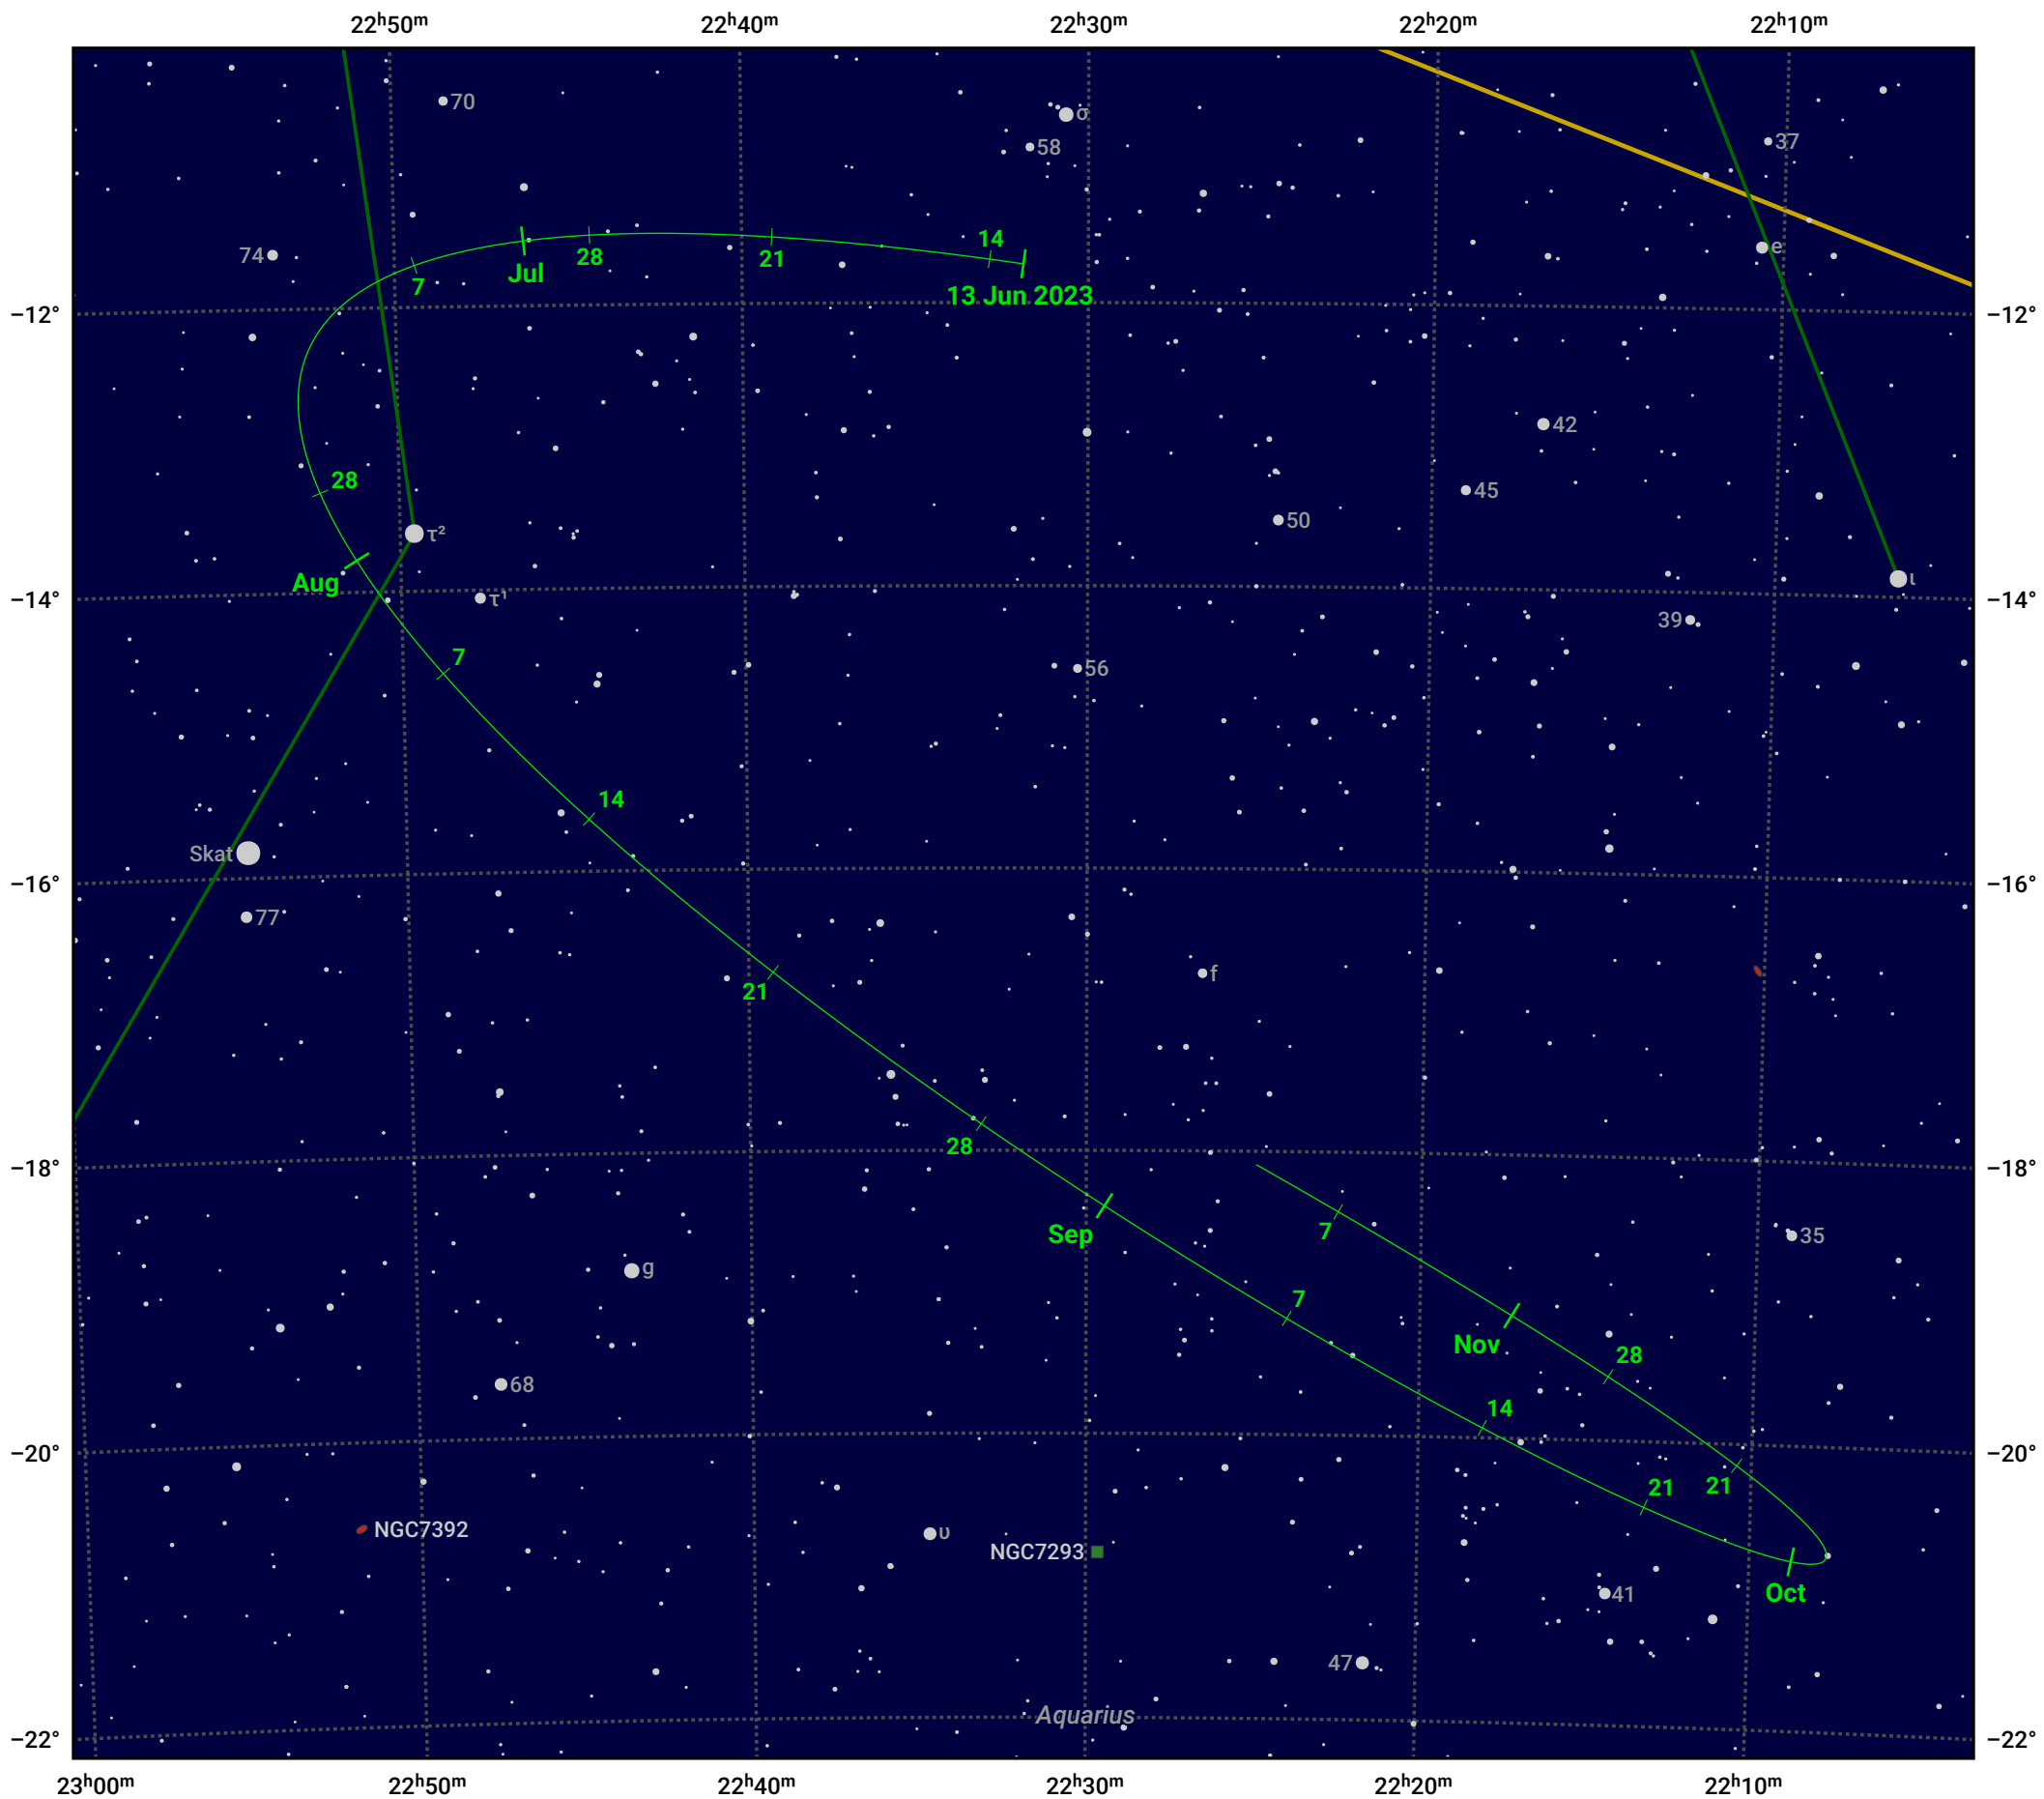

# The path of Asteroid 8 Flora around opposition on 27 Aug 2023

© Dominic Ford 2011–2023. Date markers placed at midnight UTC. Downloaded from <https://in-the-sky.org>

Magnitude scale: 10.0 9.0 8.0 7.0 6.0 5.0 4.0 3.0

— Ecliptic Plane

Galaxy    Bright nebula    Open cluster    Globular cluster

Date	Mag	Phase
2023 Jul 1	10.1	95%
2023 Jul 23	9.5	97%
2023 Aug 1	9.2	98%
2023 Aug 26	8.5	100%
2023 Sep 1	8.5	100%
2023 Oct 1	9.2	97%
2023 Oct 13	9.5	96%
2023 Nov 1	9.9	94%