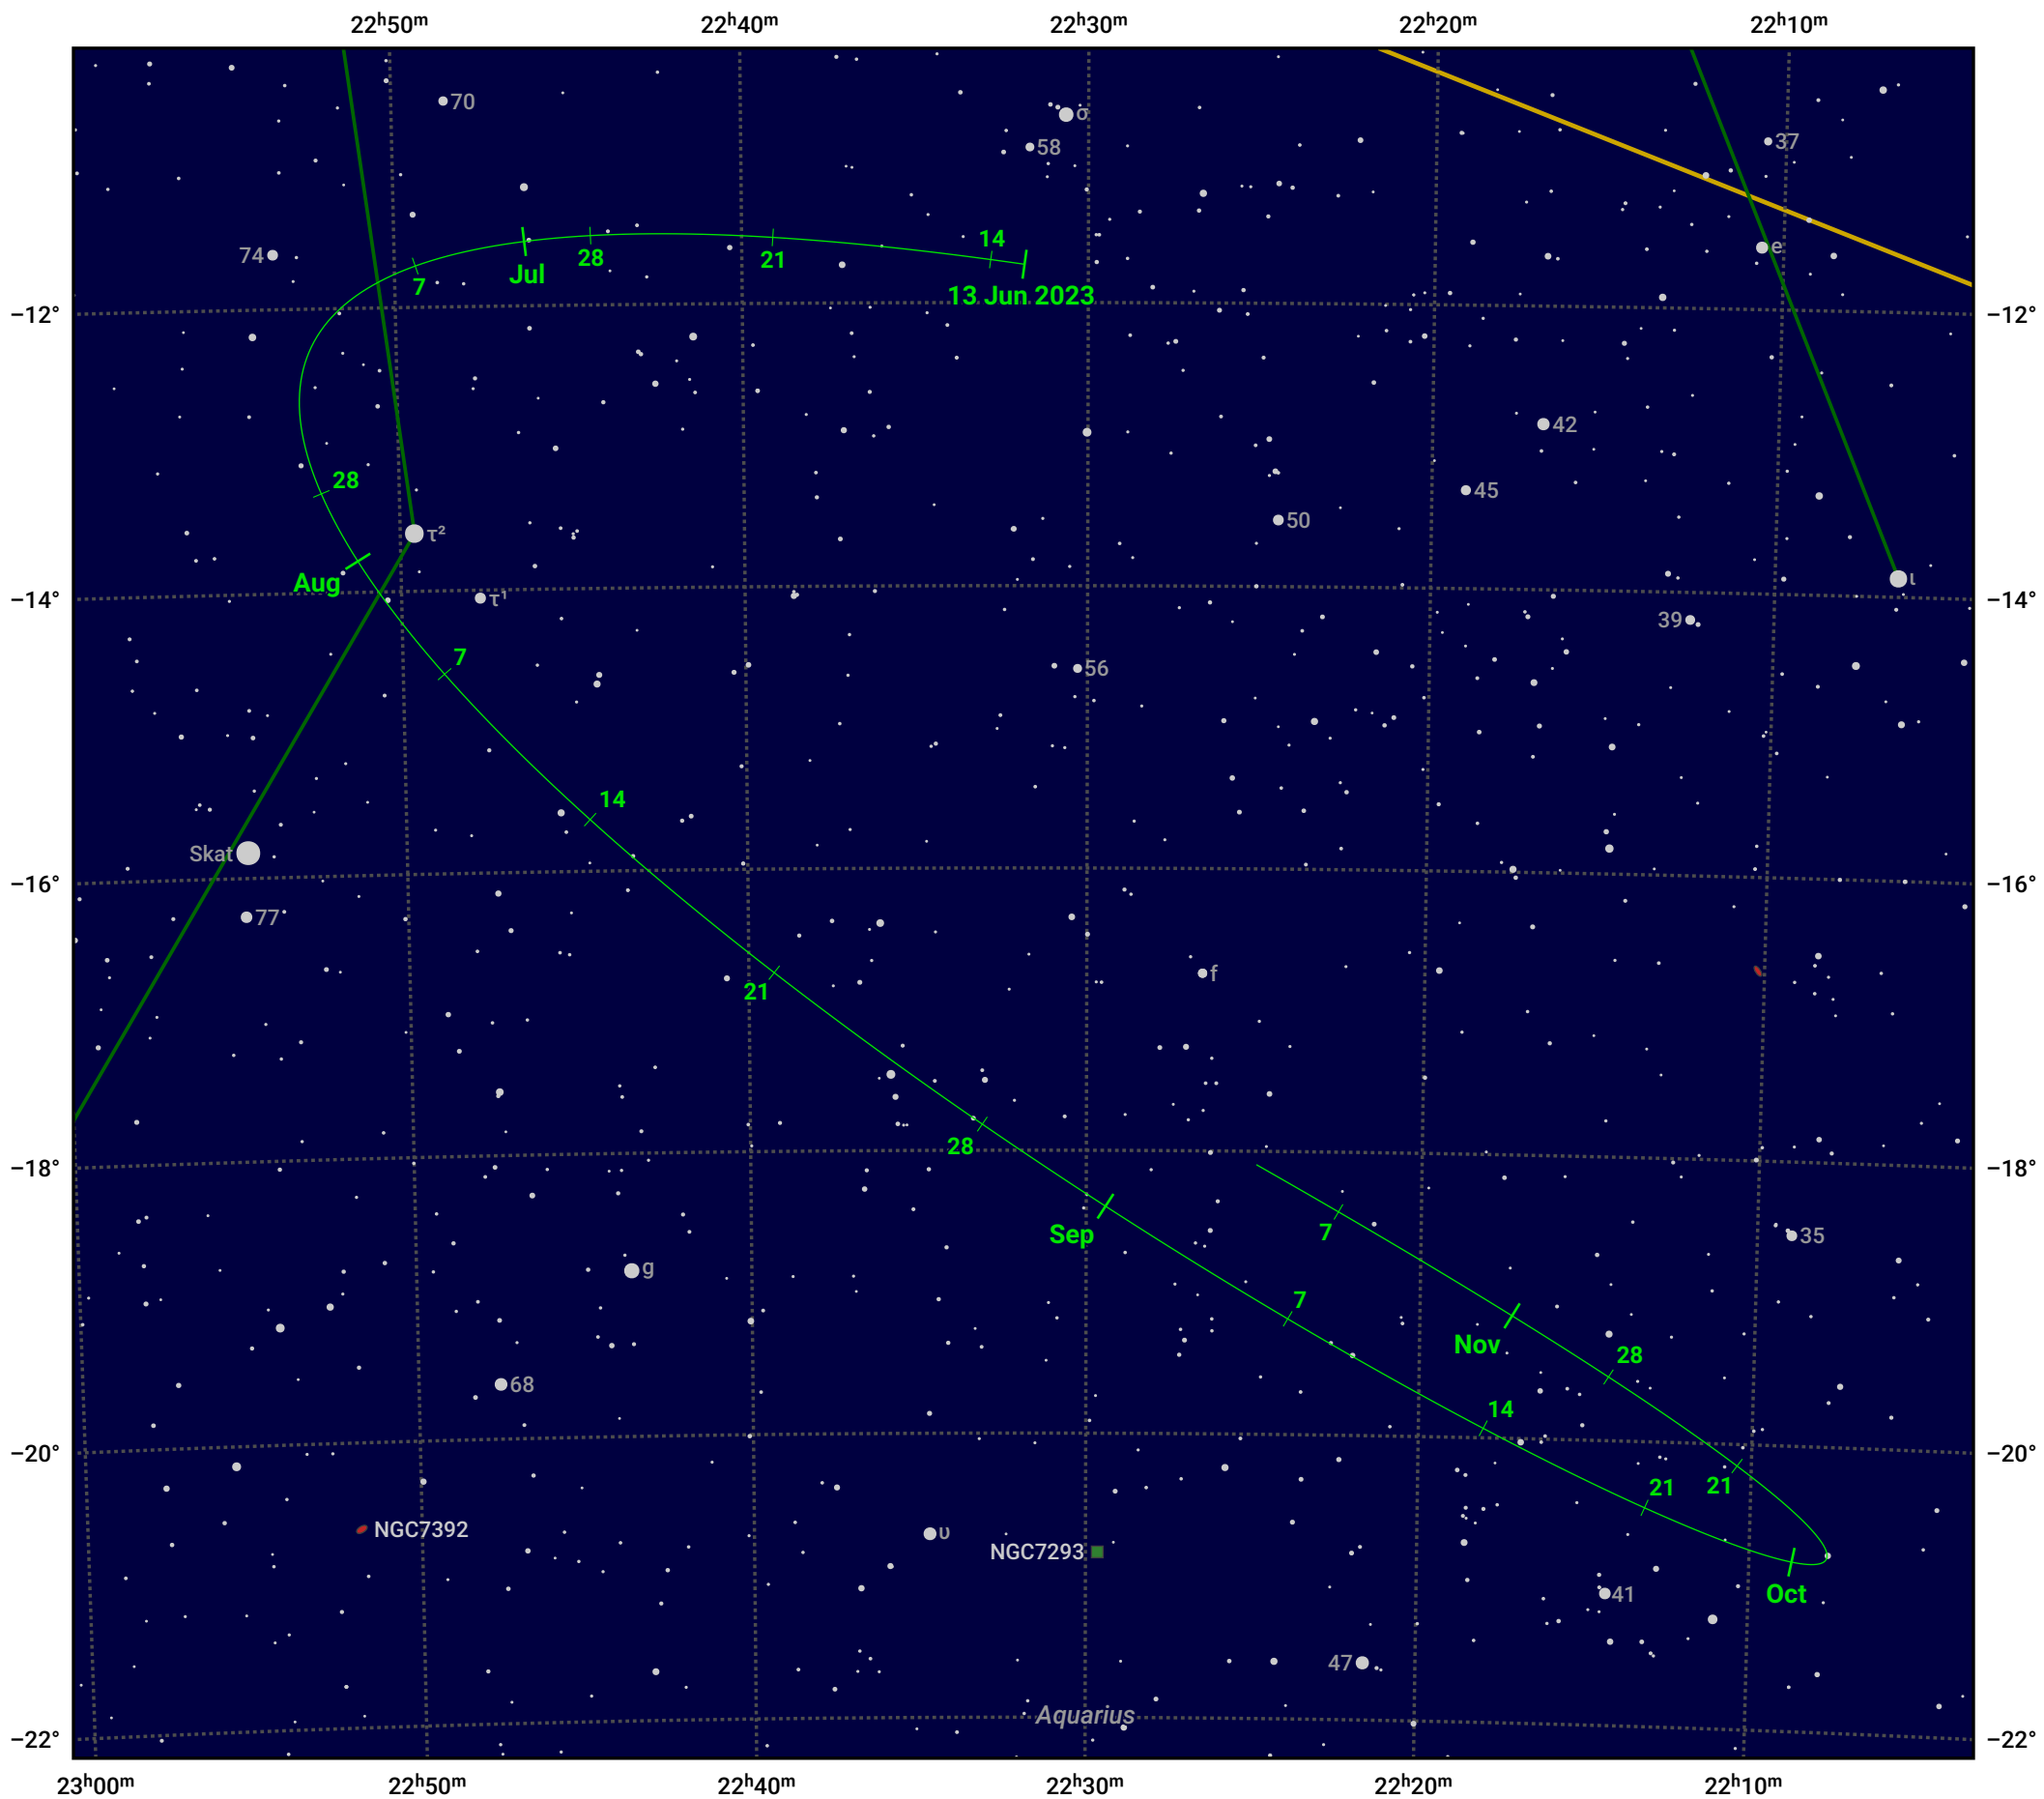

The path of Asteroid 8 Flora around opposition on 27 Aug 2023

© Dominic Ford 2011–2024. Date markers placed at midnight UTC. Downloaded from <https://in-the-sky.org>

Magnitude scale: 10.0 9.0 8.0 7.0 6.0 5.0 4.0 3.0

— Ecliptic Plane

Galaxy Bright nebula Open cluster Globular cluster

Date	Mag	Phase
2023 Jul 1	10.1	95%
2023 Jul 23	9.5	97%
2023 Aug 1	9.2	98%
2023 Aug 26	8.5	100%
2023 Sep 1	8.5	100%
2023 Oct 1	9.2	97%
2023 Oct 13	9.5	96%
2023 Nov 1	9.9	94%