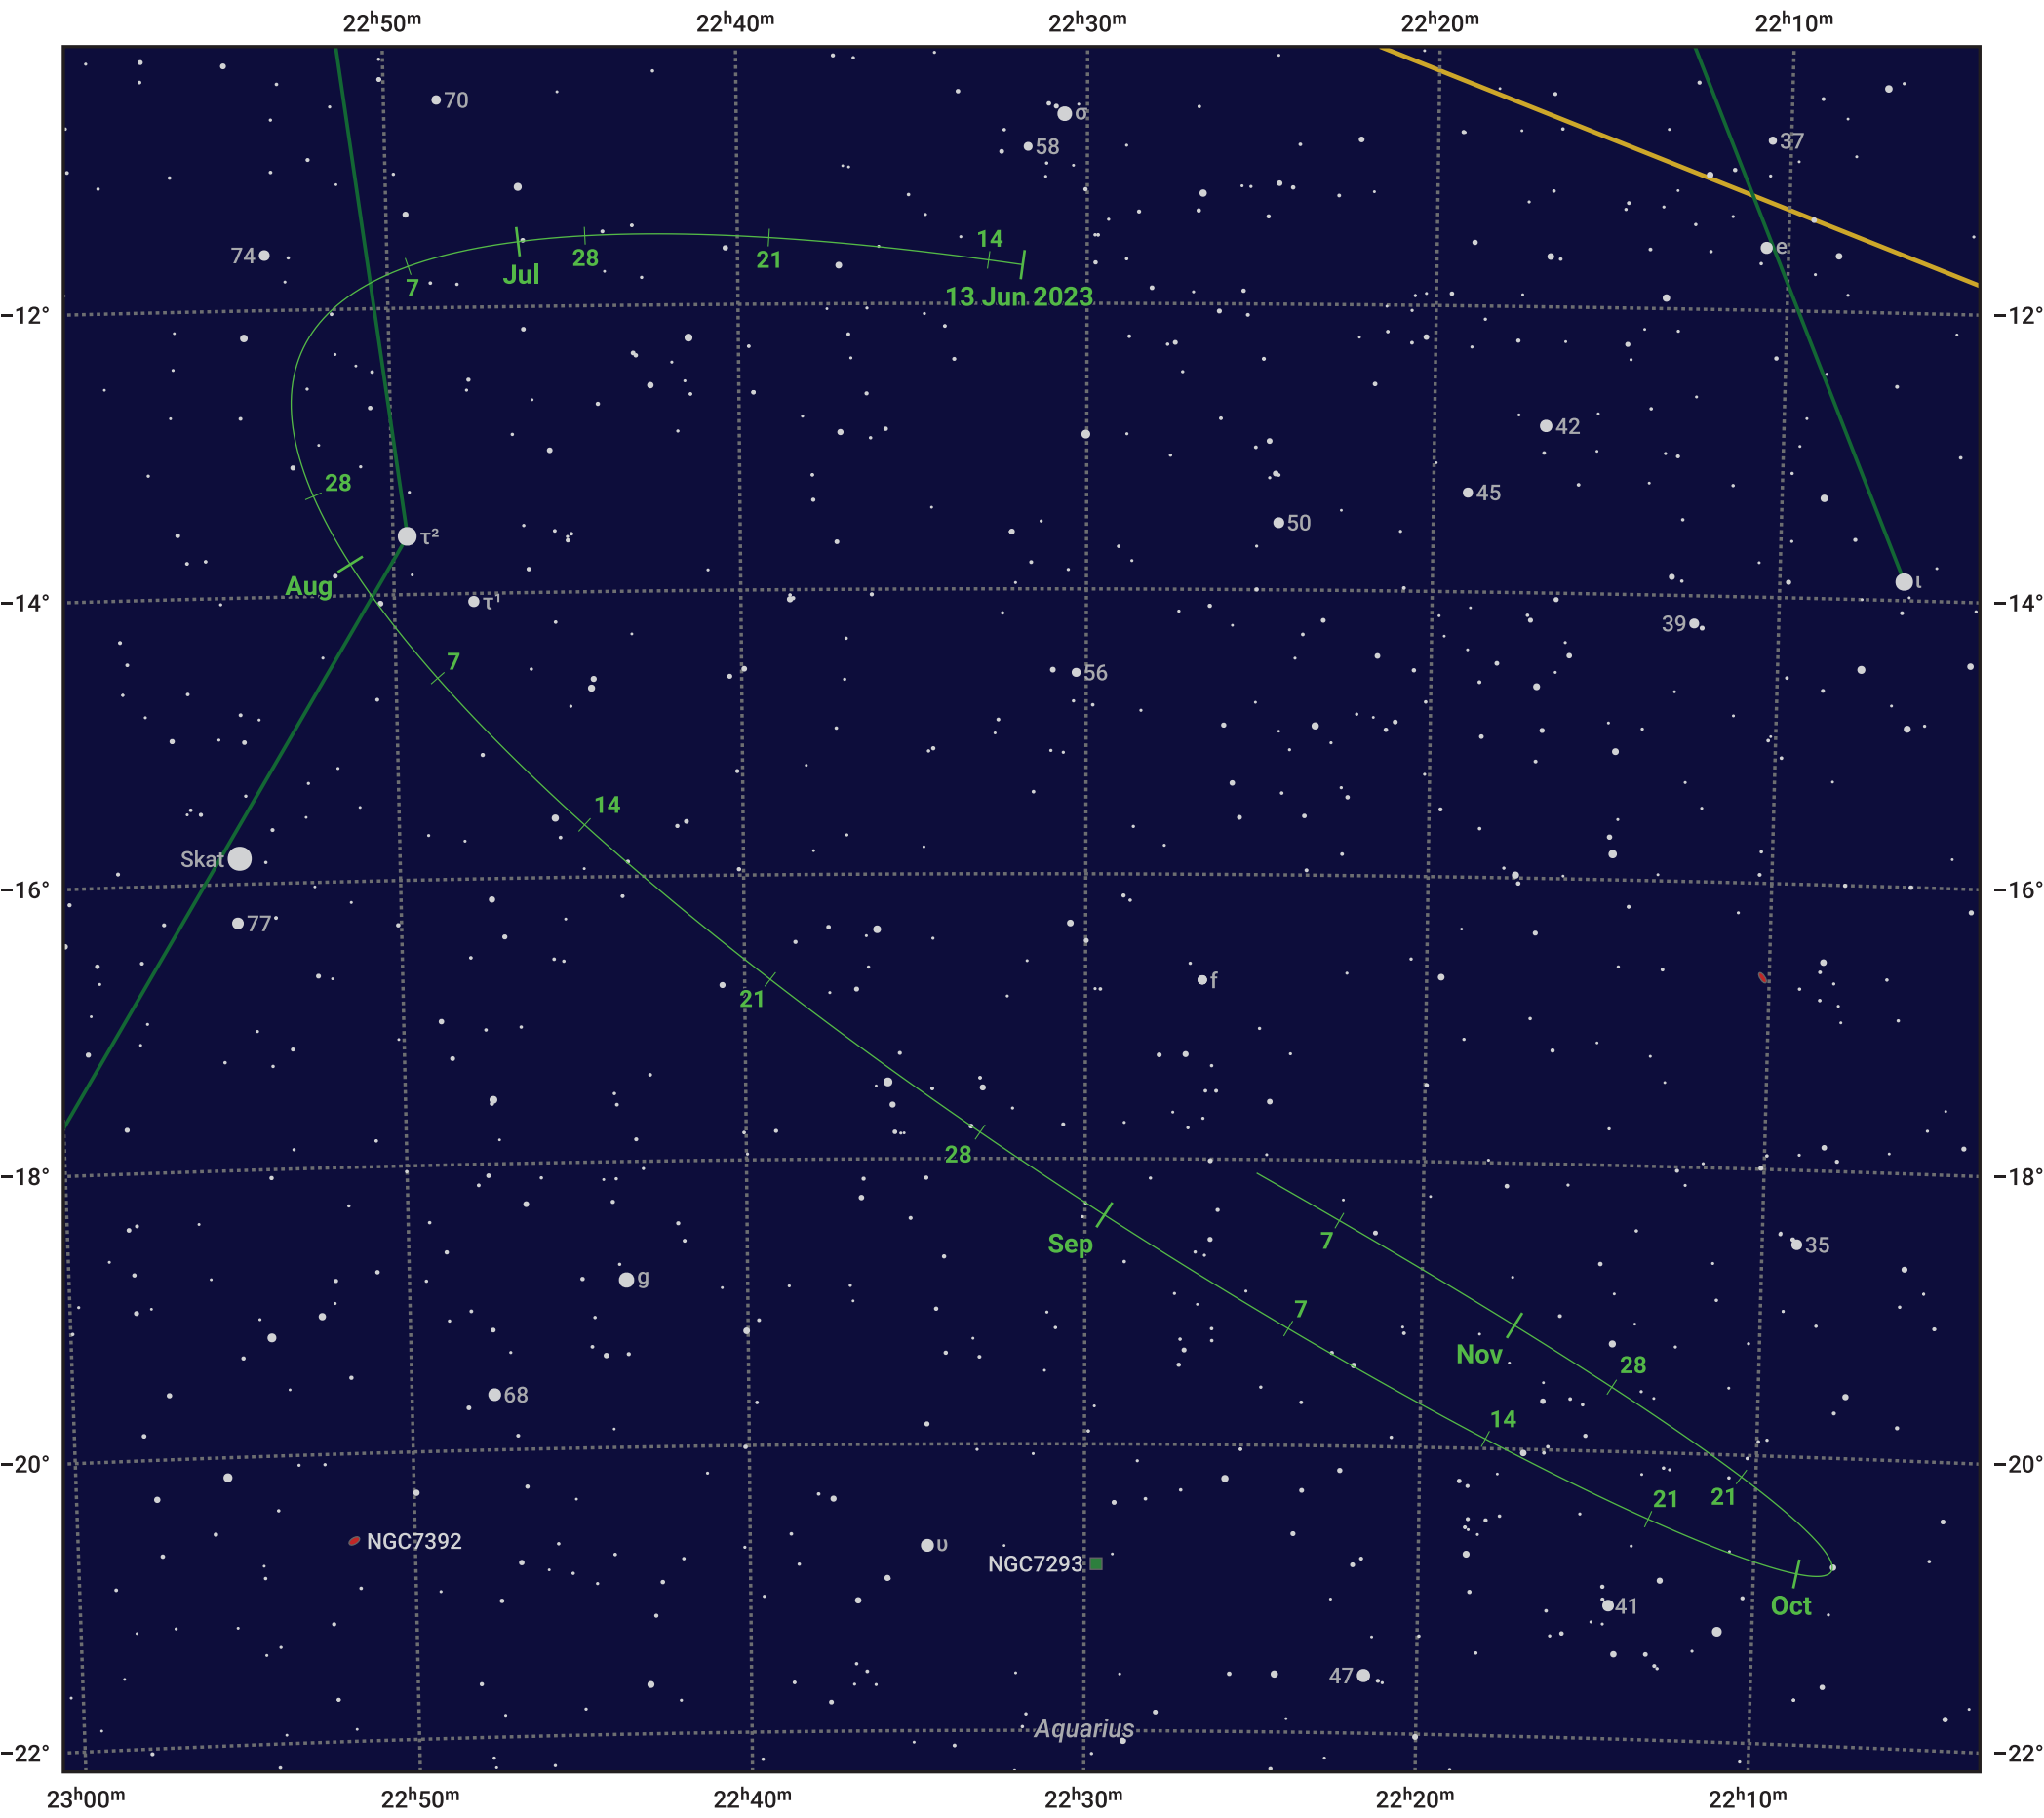

The path of Asteroid 8 Flora around opposition on 27 Aug 2023

© Dominic Ford 2011–2024. Date markers placed at midnight UTC. Downloaded from <https://in-the-sky.org>

Magnitude scale: 10.0 9.0 8.0 7.0 6.0 5.0 4.0 3.0

— Ecliptic Plane

- Galaxy
- Bright nebula
- Open cluster
- ⊕ Globular cluster

Date	Mag	Phase
2023 Jul 1	10.1	95%
2023 Jul 23	9.5	97%
2023 Aug 1	9.2	98%
2023 Aug 26	8.5	100%
2023 Sep 1	8.5	100%
2023 Oct 1	9.2	97%
2023 Oct 13	9.5	96%
2023 Nov 1	9.9	94%