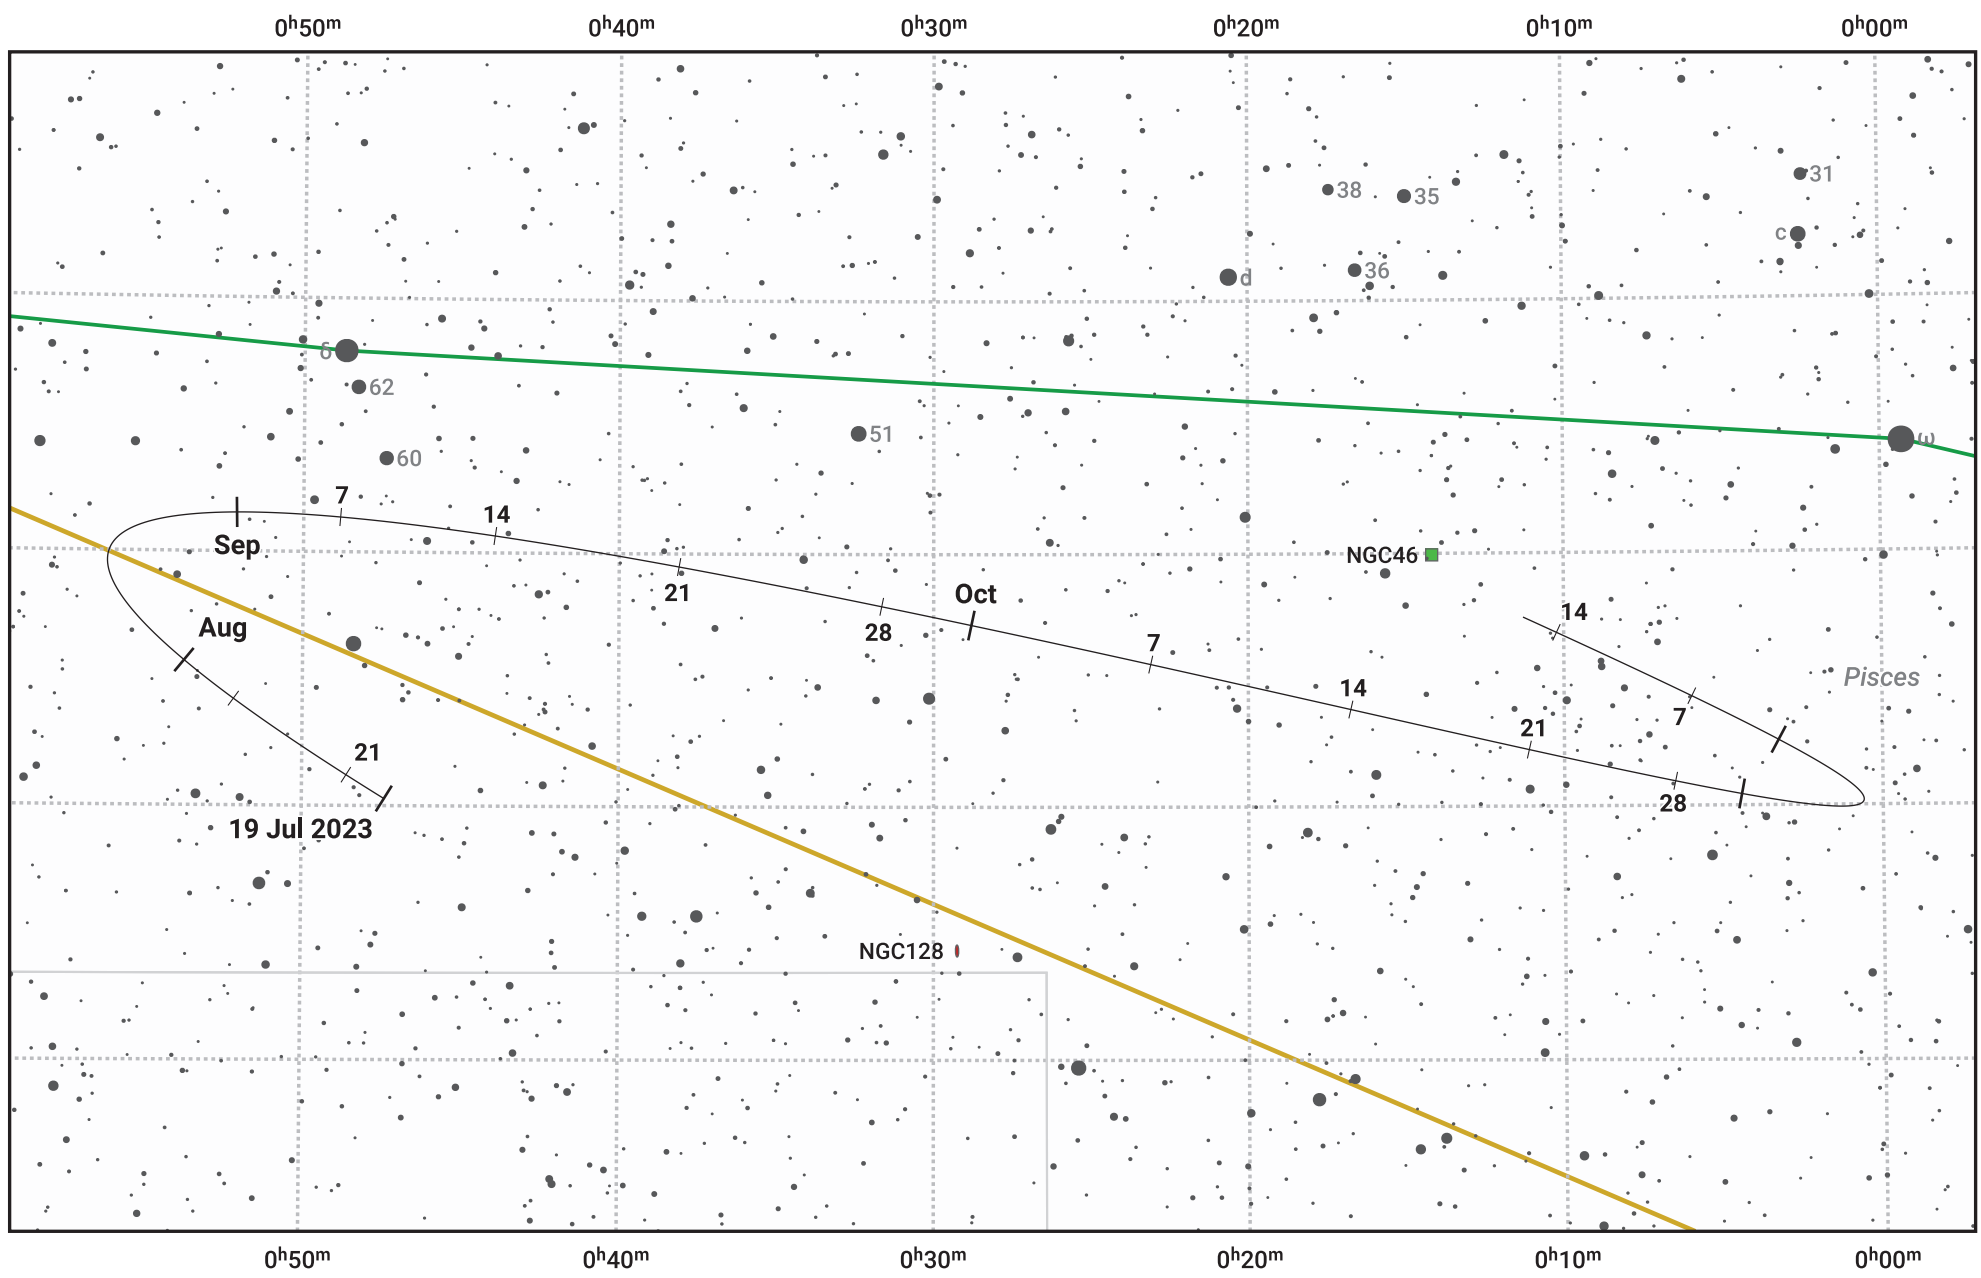

# The path of Asteroid 29 Amphitrite around opposition on 2 Oct 2023

© Dominic Ford 2011–2024. Date markers placed at midnight UTC. Downloaded from <https://in-the-sky.org>

Magnitude scale: 11.0 10.0 9.0 8.0 7.0 6.0 5.0 4.0

— Ecliptic Plane

Galaxy    Bright nebula    Open cluster    Globular cluster

Date	Mag	Phase
2023 Aug 1	10.4	96%
2023 Sep 1	9.7	98%
2023 Sep 5	9.6	99%
2023 Oct 1	8.8	100%
2023 Nov 1	9.6	99%
2023 Dec 1	10.2	96%