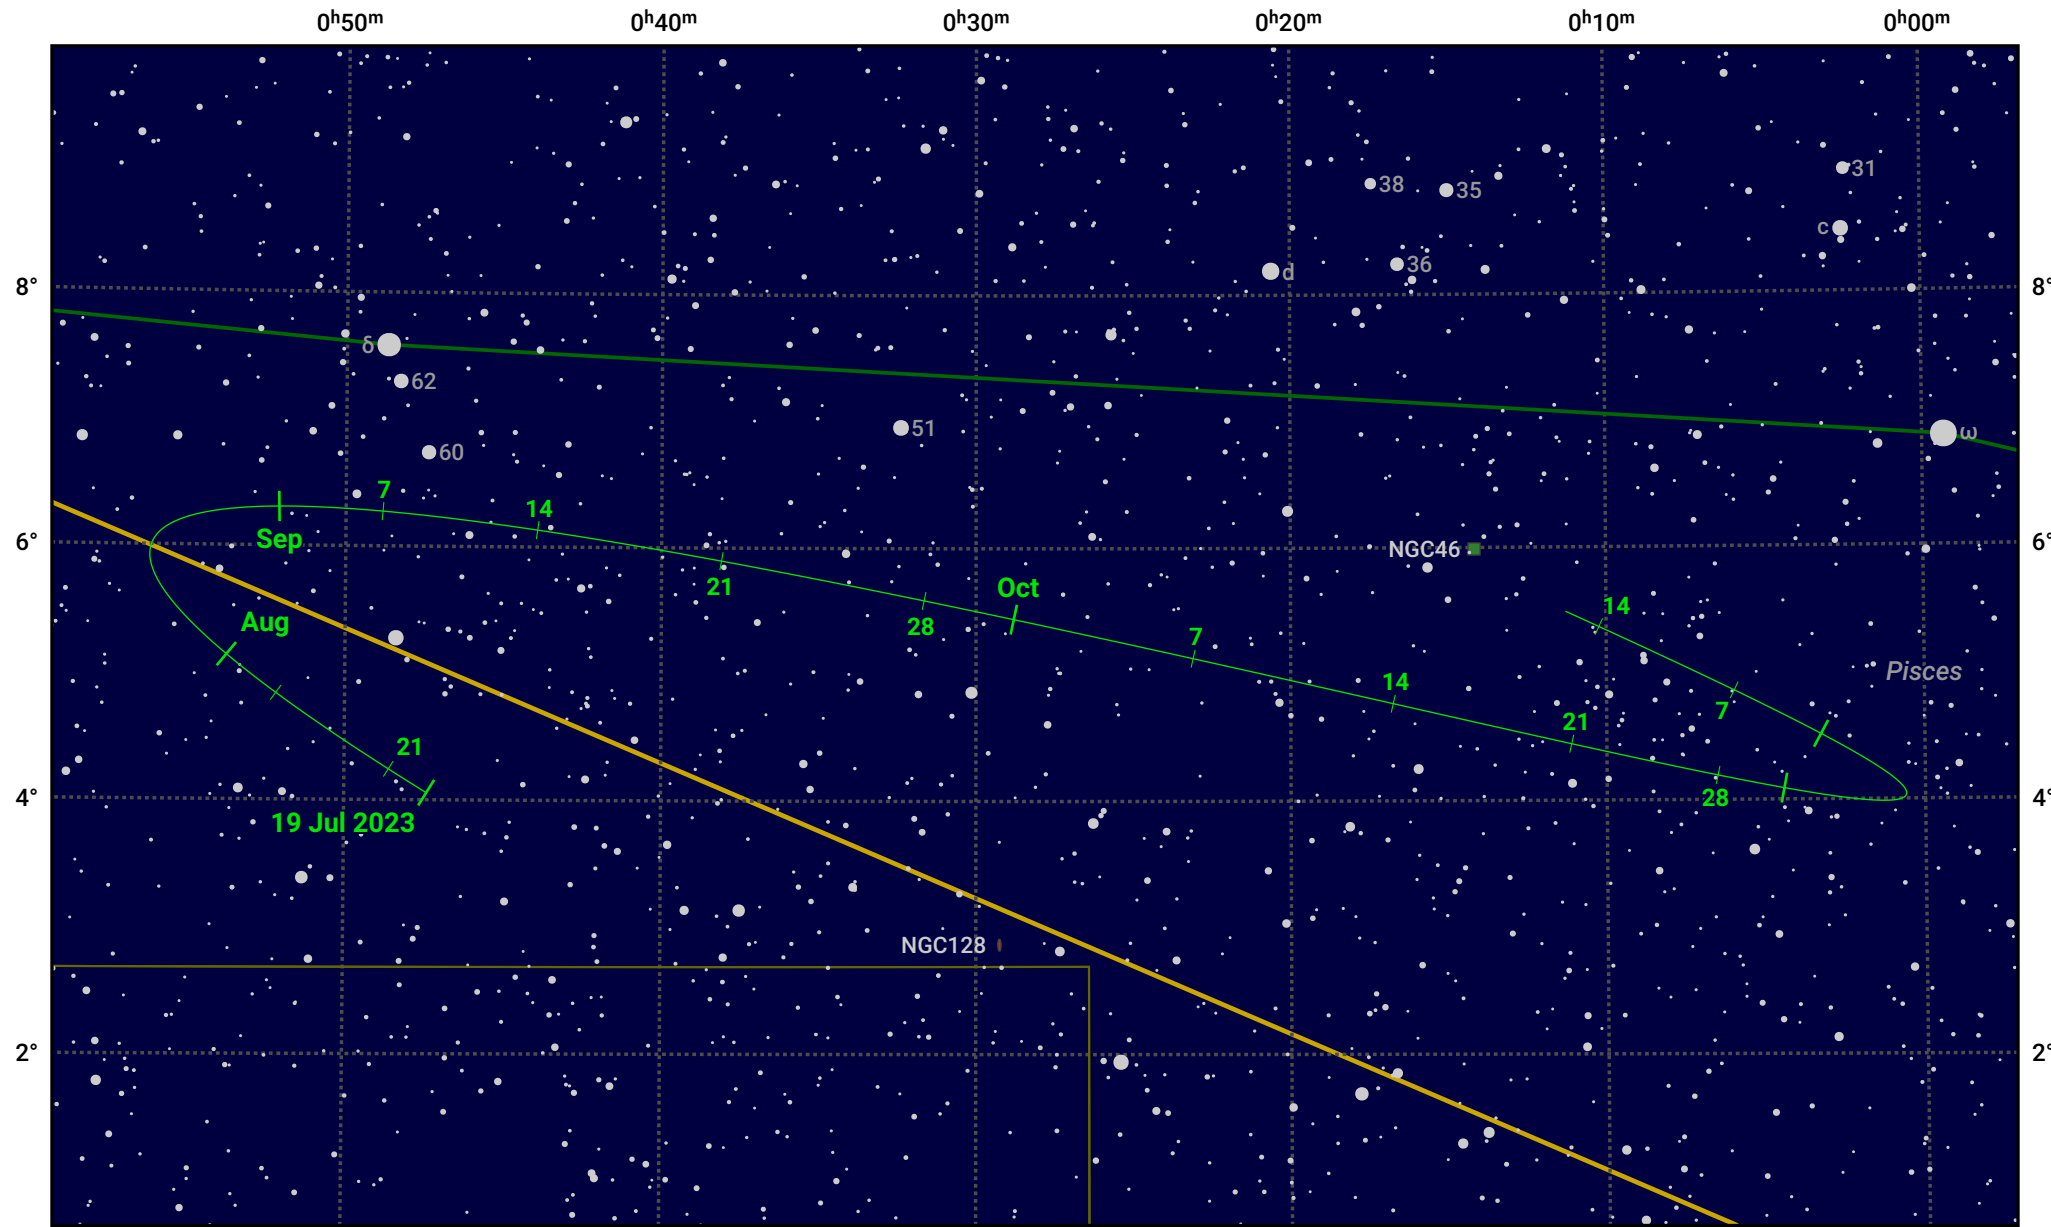

# The path of Asteroid 29 Amphitrite around opposition on 2 Oct 2023

© Dominic Ford 2011–2024. Date markers placed at midnight UTC. Downloaded from <https://in-the-sky.org>

Magnitude scale: 11.0 10.0 9.0 8.0 7.0 6.0 5.0 4.0

— Ecliptic Plane

Galaxy Bright nebula Open cluster Globular cluster

Date	Mag	Phase
2023 Aug 1	10.4	96%
2023 Sep 1	9.7	98%
2023 Sep 5	9.6	99%
2023 Oct 1	8.8	100%
2023 Nov 1	9.6	99%
2023 Dec 1	10.2	96%