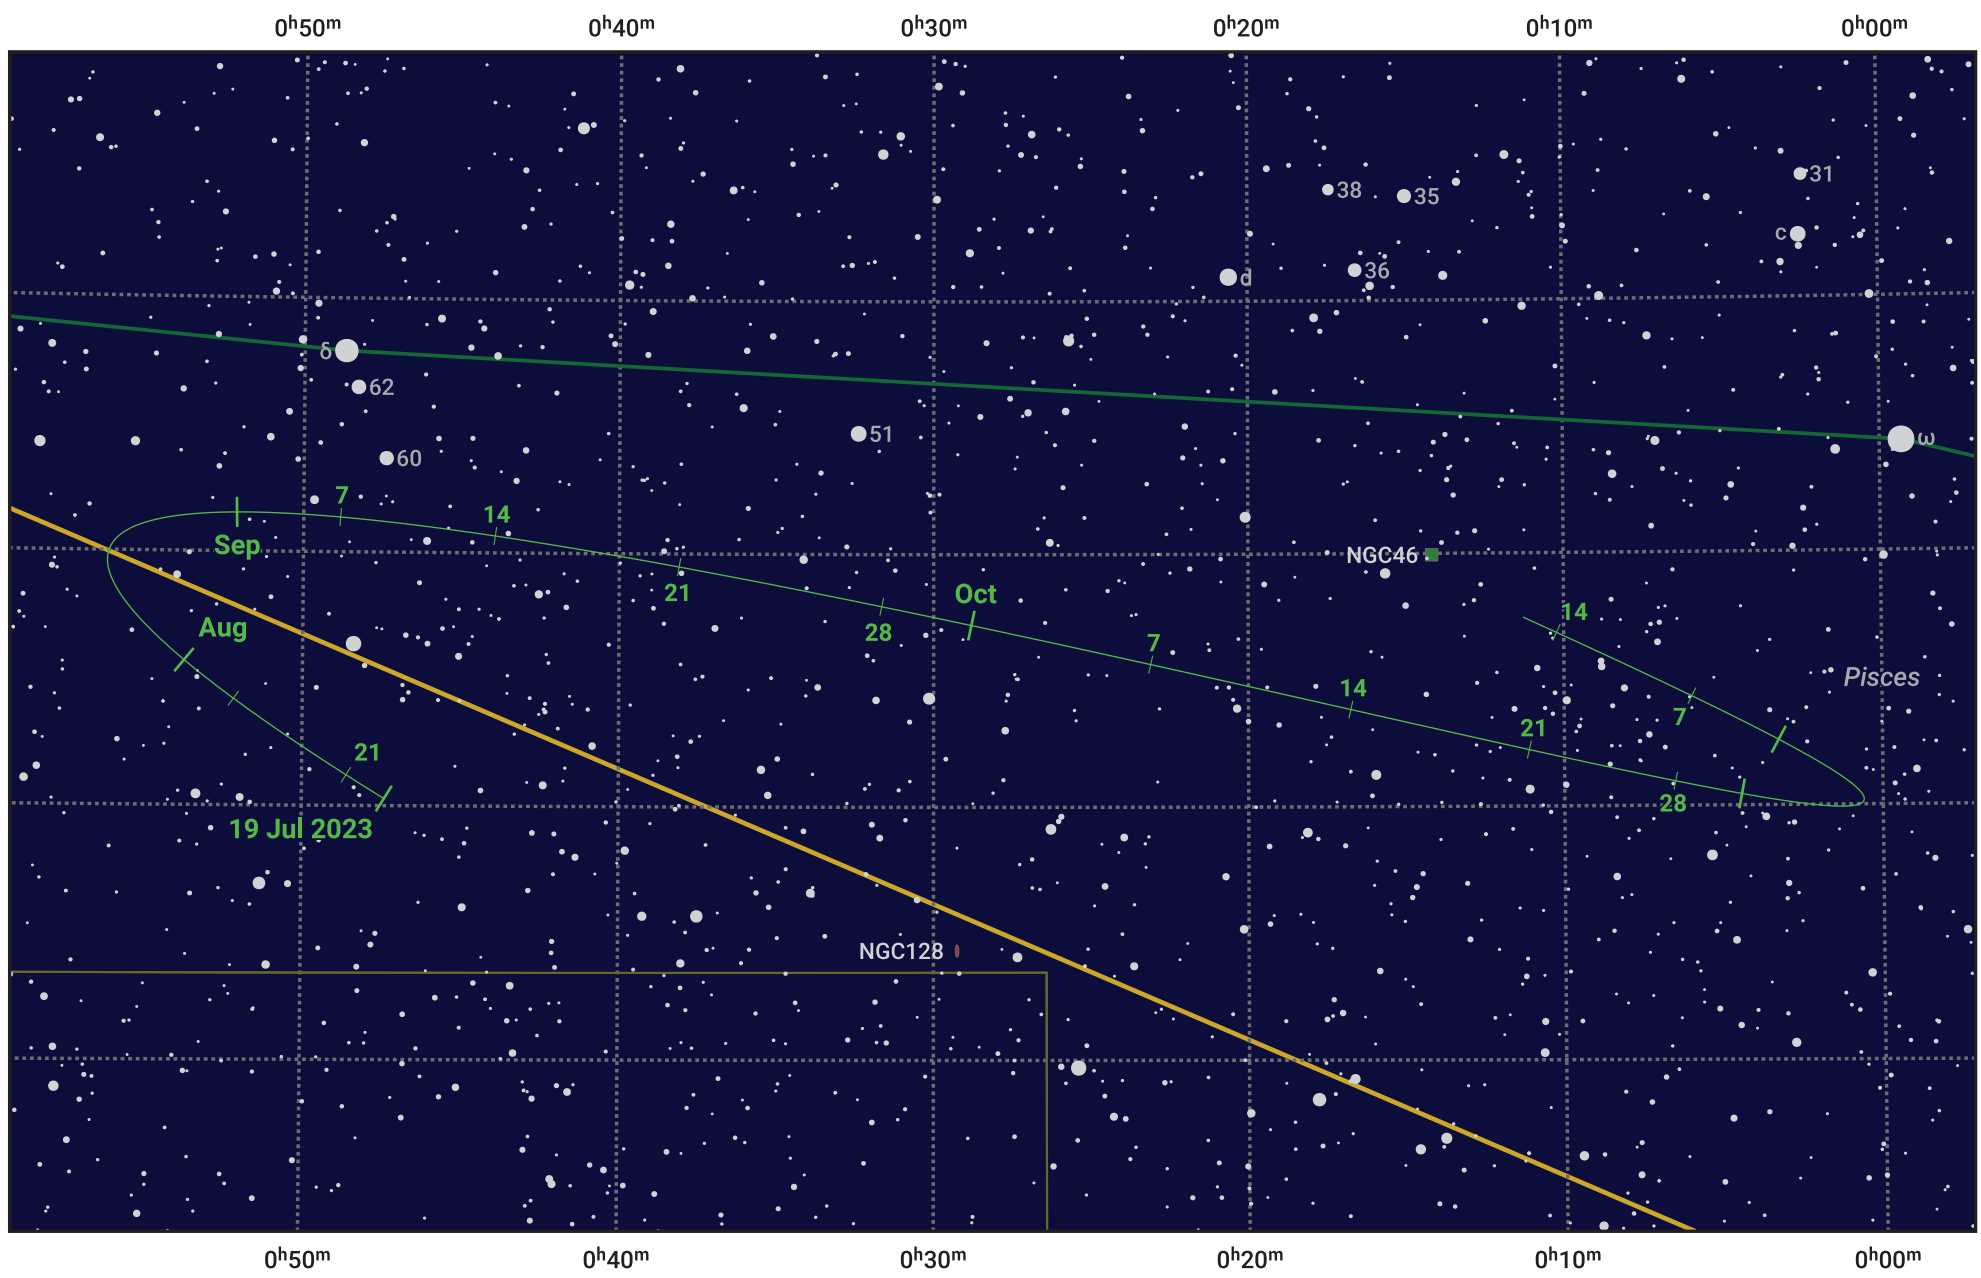

The path of Asteroid 29 Amphitrite around opposition on 2 Oct 2023

© Dominic Ford 2011–2024. Date markers placed at midnight UTC. Downloaded from <https://in-the-sky.org>

Magnitude scale: 11.0 10.0 9.0 8.0 7.0 6.0 5.0 4.0

— Ecliptic Plane

- Galaxy
- Bright nebula
- Open cluster
- Globular cluster

Date	Mag	Phase
2023 Aug 1	10.4	96%
2023 Sep 1	9.7	98%
2023 Sep 5	9.6	99%
2023 Oct 1	8.8	100%
2023 Nov 1	9.6	99%
2023 Dec 1	10.2	96%