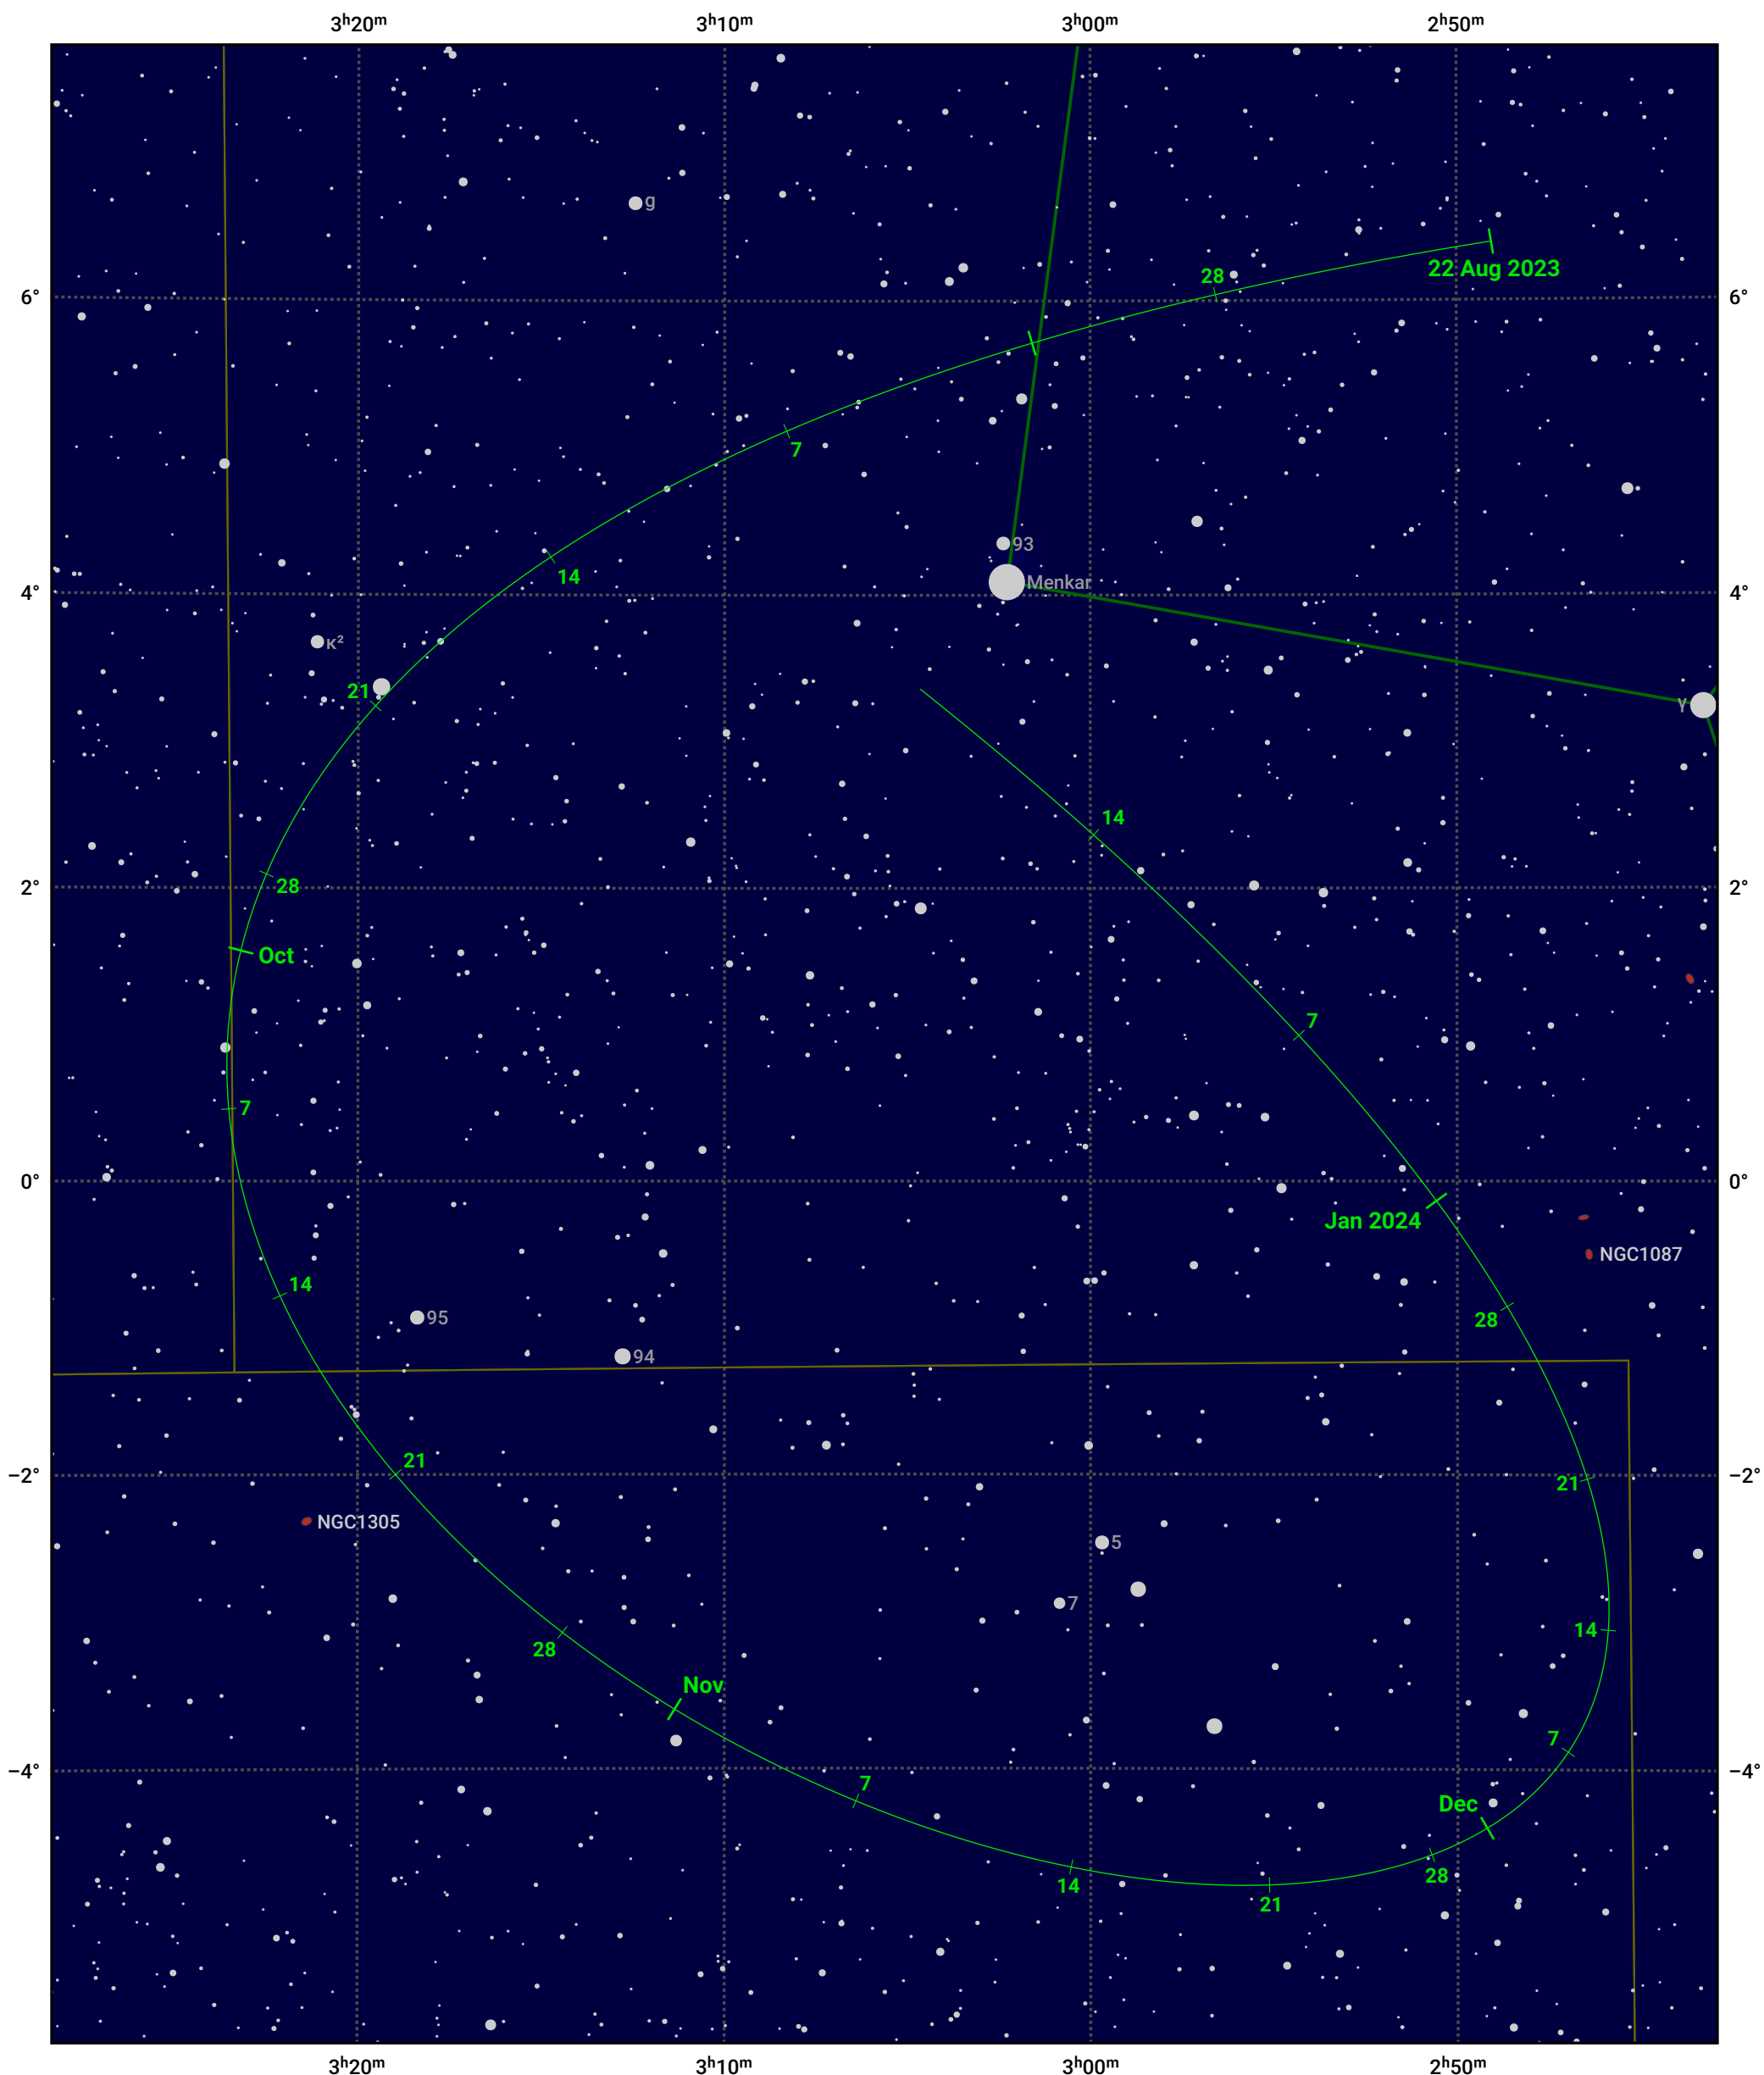

# The path of Asteroid 18 Melpomene around opposition on 5 Nov 2023

© Dominic Ford 2011–2024. Date markers placed at midnight UTC. Downloaded from <https://in-the-sky.org>

Magnitude scale: 11.0 10.0 9.0 8.0 7.0 6.0 5.0 4.0 3.0 2.0

Ecliptic Plane

Galaxy Bright nebula Open cluster Globular cluster

Date	Mag	Phase
2023 Sep 1	9.2	93%
2023 Oct 1	8.6	96%
2023 Oct 8	8.4	97%
2023 Nov 1	8.0	99%
2023 Dec 1	8.5	98%
2024 Jan 1	9.4	95%
2024 Jan 2	9.4	95%