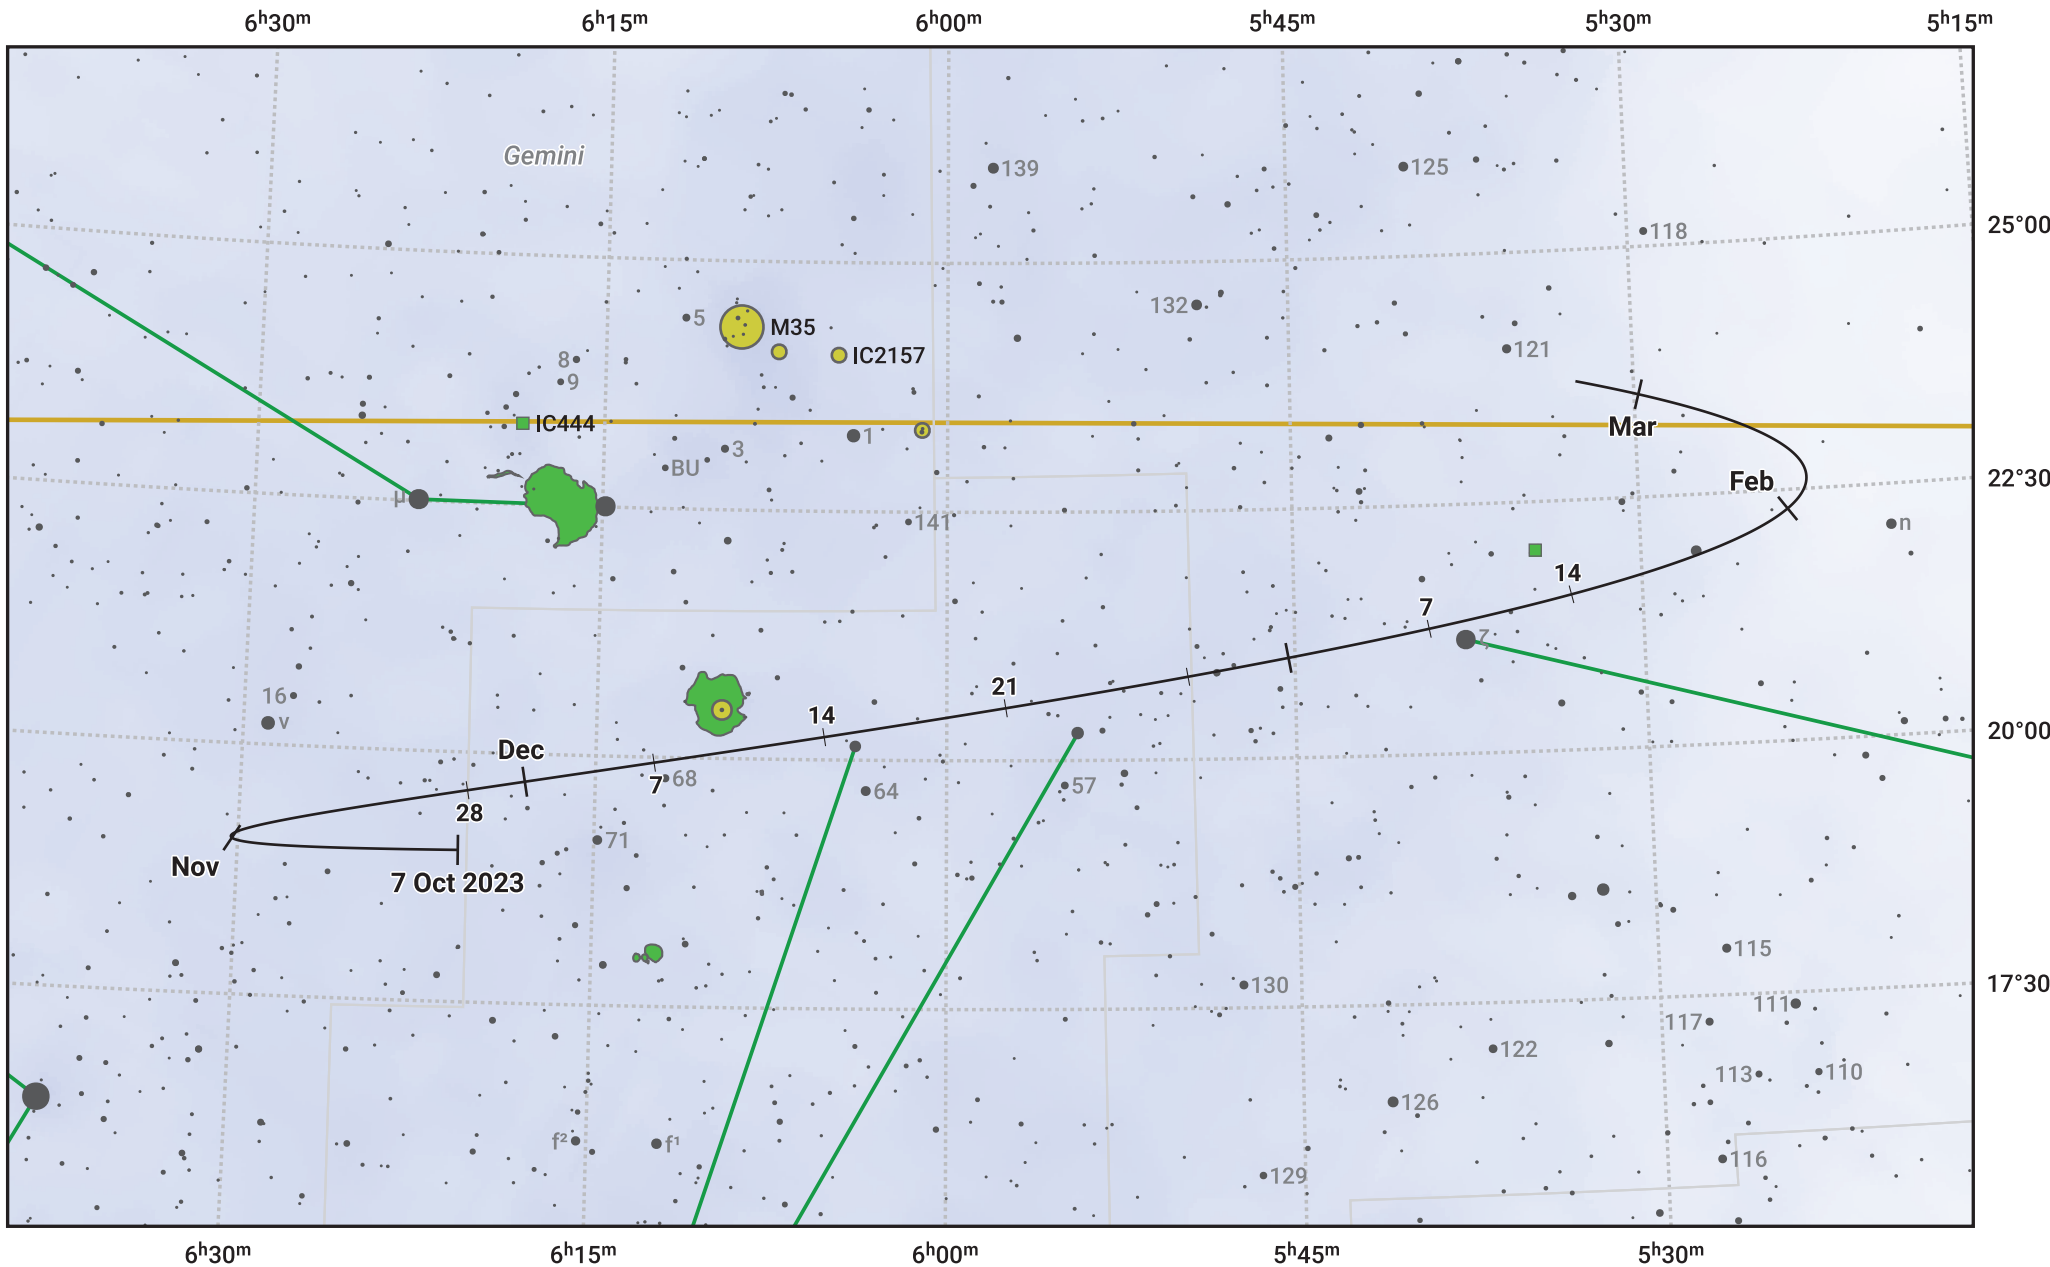

The path of Asteroid 4 Vesta around opposition on 21 Dec 2023

© Dominic Ford 2011–2024. Date markers placed at midnight UTC. Downloaded from <https://in-the-sky.org>

Magnitude scale: 9.0 8.0 7.0 6.0 5.0 4.0 3.0 2.0 1.0

— Ecliptic Plane

Galaxy Bright nebula Open cluster Globular cluster

Date	Mag
2023 Nov 1	7.7
2023 Nov 28	7.1
2023 Dec 1	7.0
2024 Jan 1	6.7
2024 Feb 1	7.4
2024 Mar 1	8.0