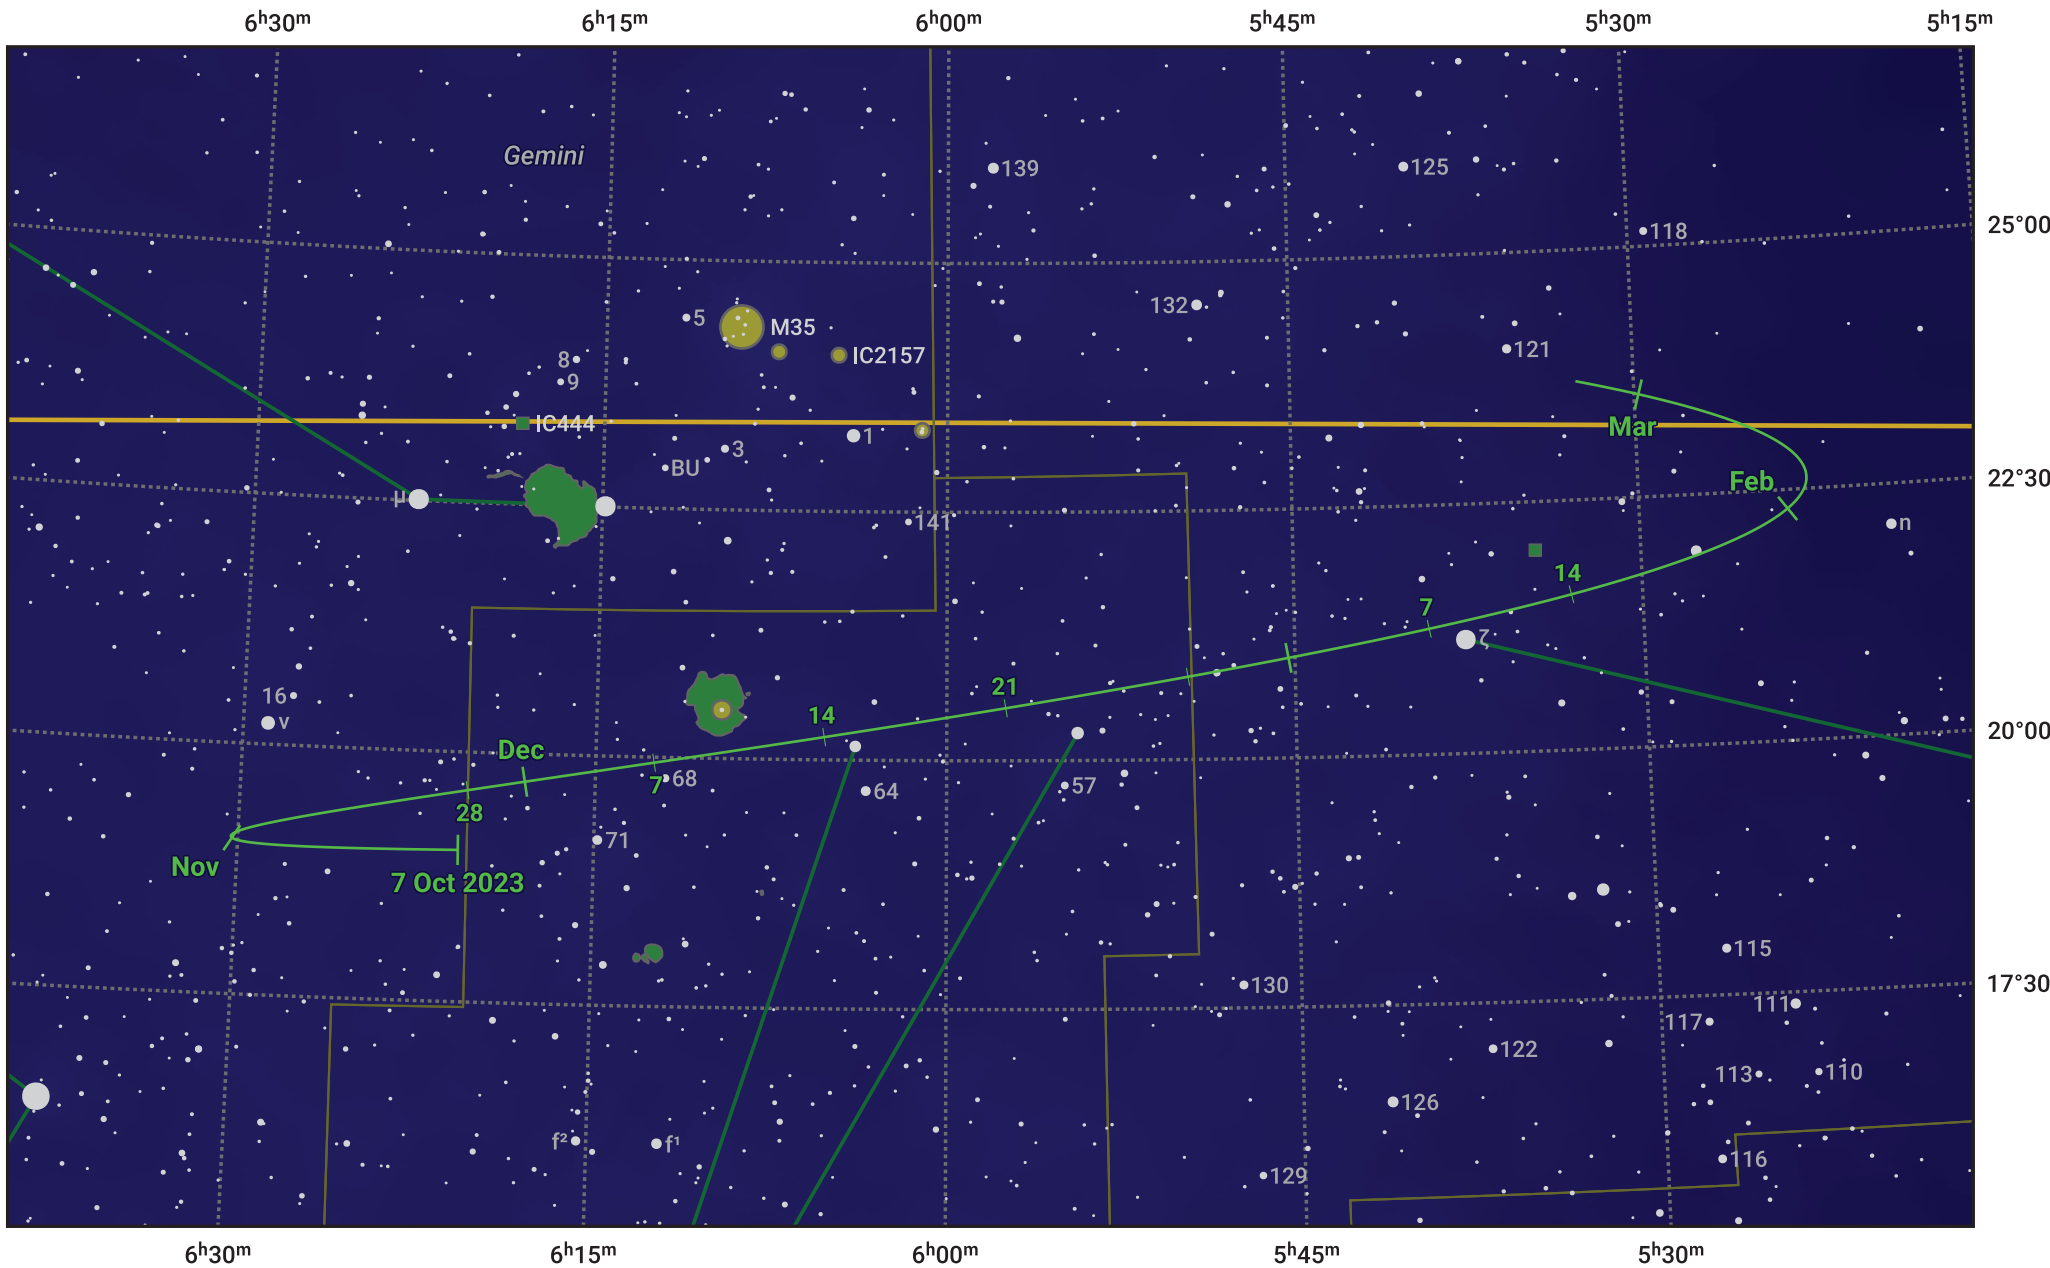

The path of Asteroid 4 Vesta around opposition on 21 Dec 2023

© Dominic Ford 2011–2024. Date markers placed at midnight UTC. Downloaded from <https://in-the-sky.org>

Magnitude scale: 9.0 8.0 7.0 6.0 5.0 4.0 3.0 2.0 1.0

— Ecliptic Plane

Galaxy Bright nebula Open cluster Globular cluster

| Date | Mag |
|-------------|-----|
| 2023 Nov 1 | 7.7 |
| 2023 Nov 28 | 7.1 |
| 2023 Dec 1 | 7.0 |
| 2024 Jan 1 | 6.7 |
| 2024 Feb 1 | 7.4 |
| 2024 Mar 1 | 8.0 |