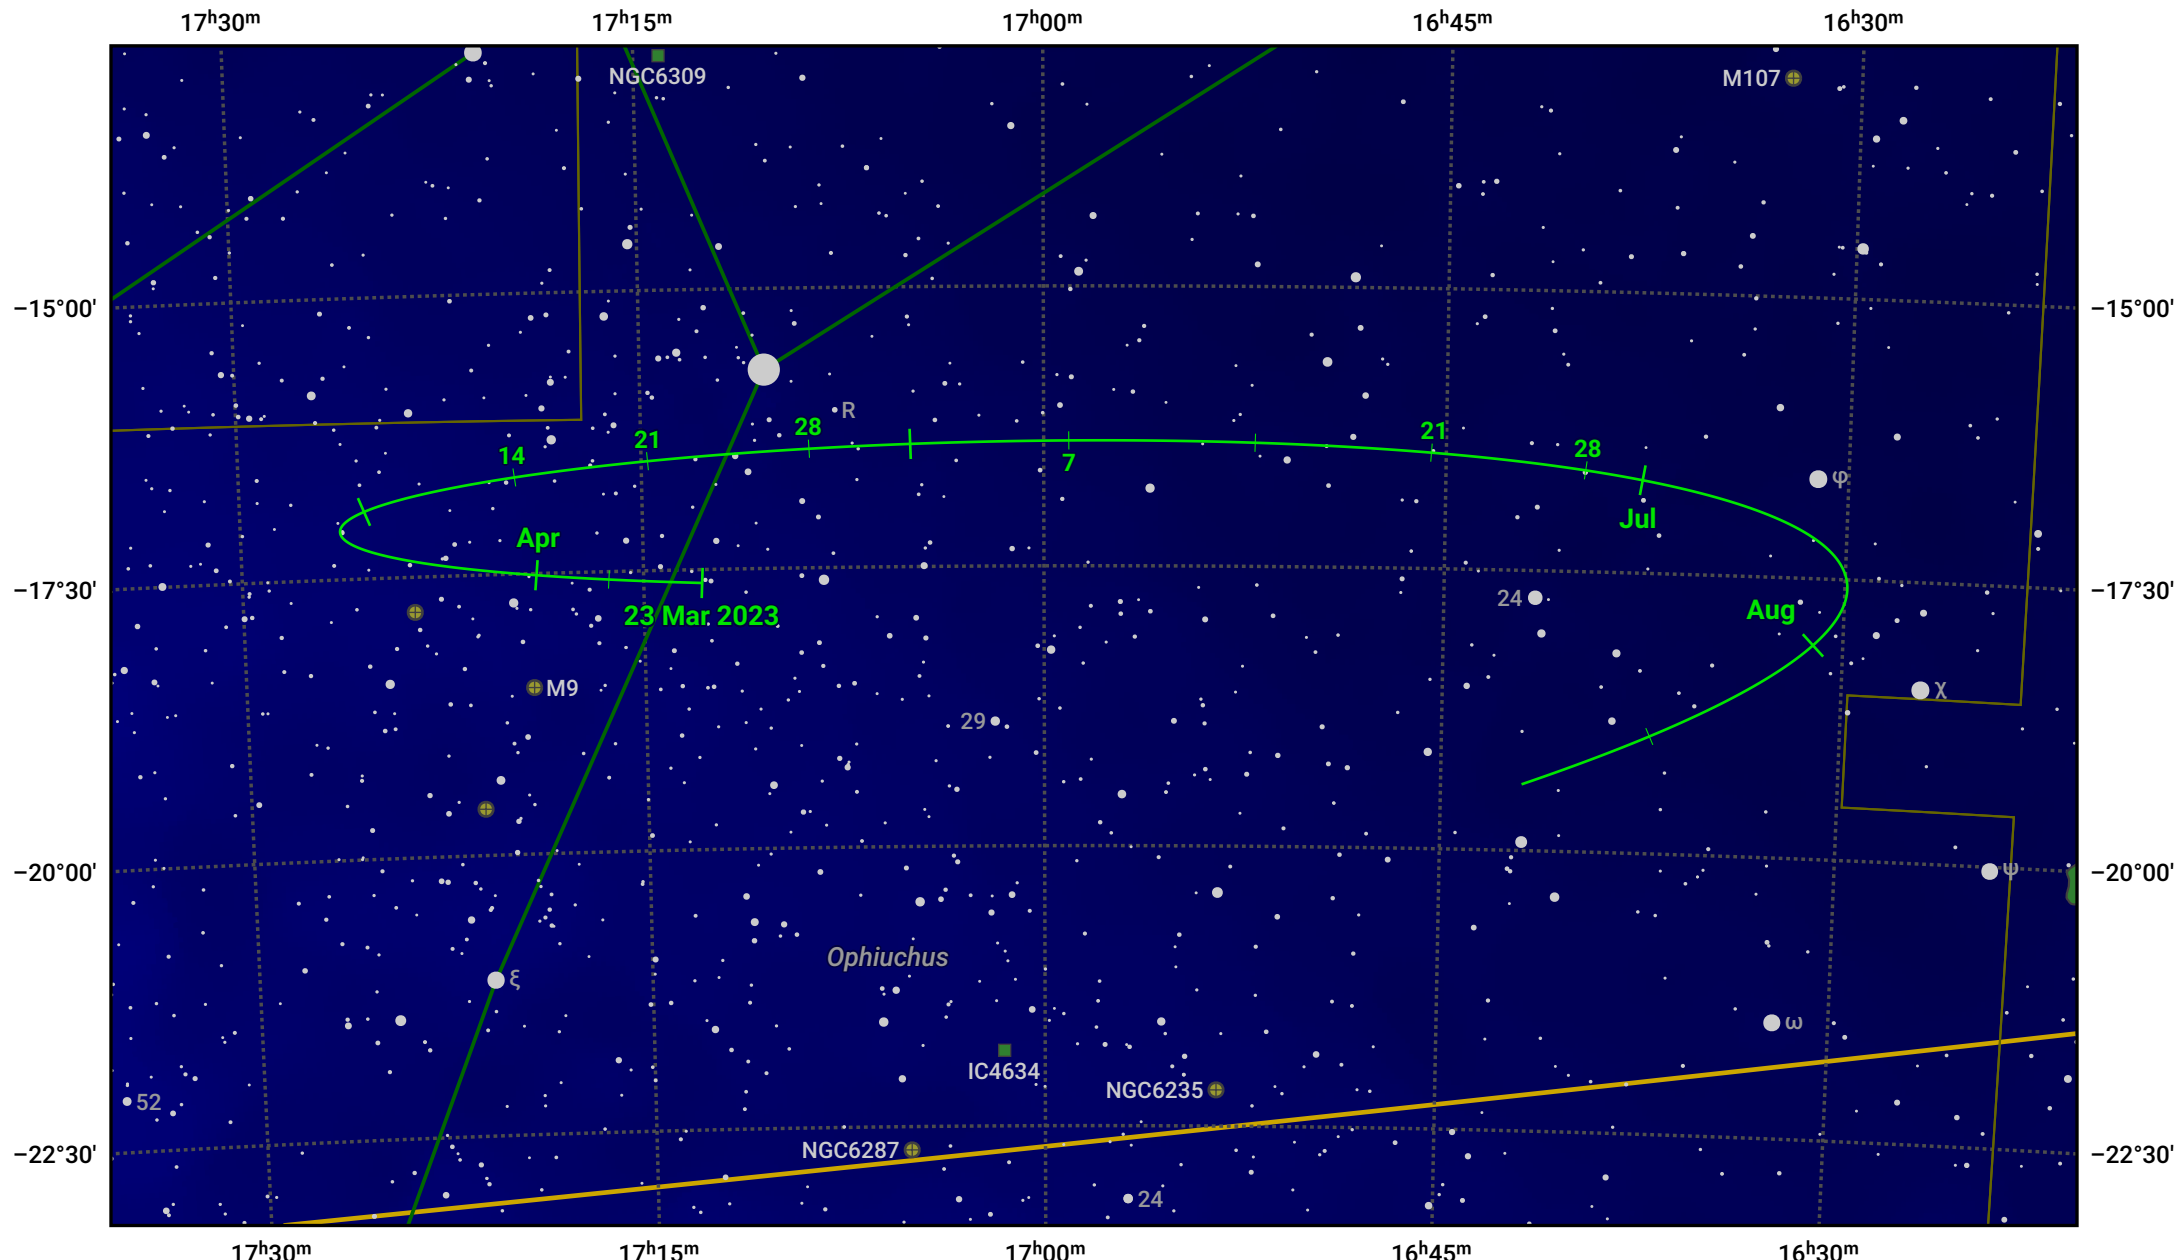

# The path of Asteroid 11 Parthenope around opposition on 6 Jun 2023

© Dominic Ford 2011–2024. Date markers placed at midnight UTC. Downloaded from <https://in-the-sky.org>

Magnitude scale: 10.0 9.0 8.0 7.0 6.0 5.0 4.0 3.0 2.0

— Ecliptic Plane

-  Galaxy
-  Bright nebula
-  Open cluster
-  Globular cluster

Date	Mag	Phase
2023 Apr 1	11.1	96%
2023 May 1	10.4	98%
2023 May 8	10.2	99%
2023 Jun 1	9.6	100%
2023 Jul 1	10.0	99%
2023 Aug 1	10.6	96%