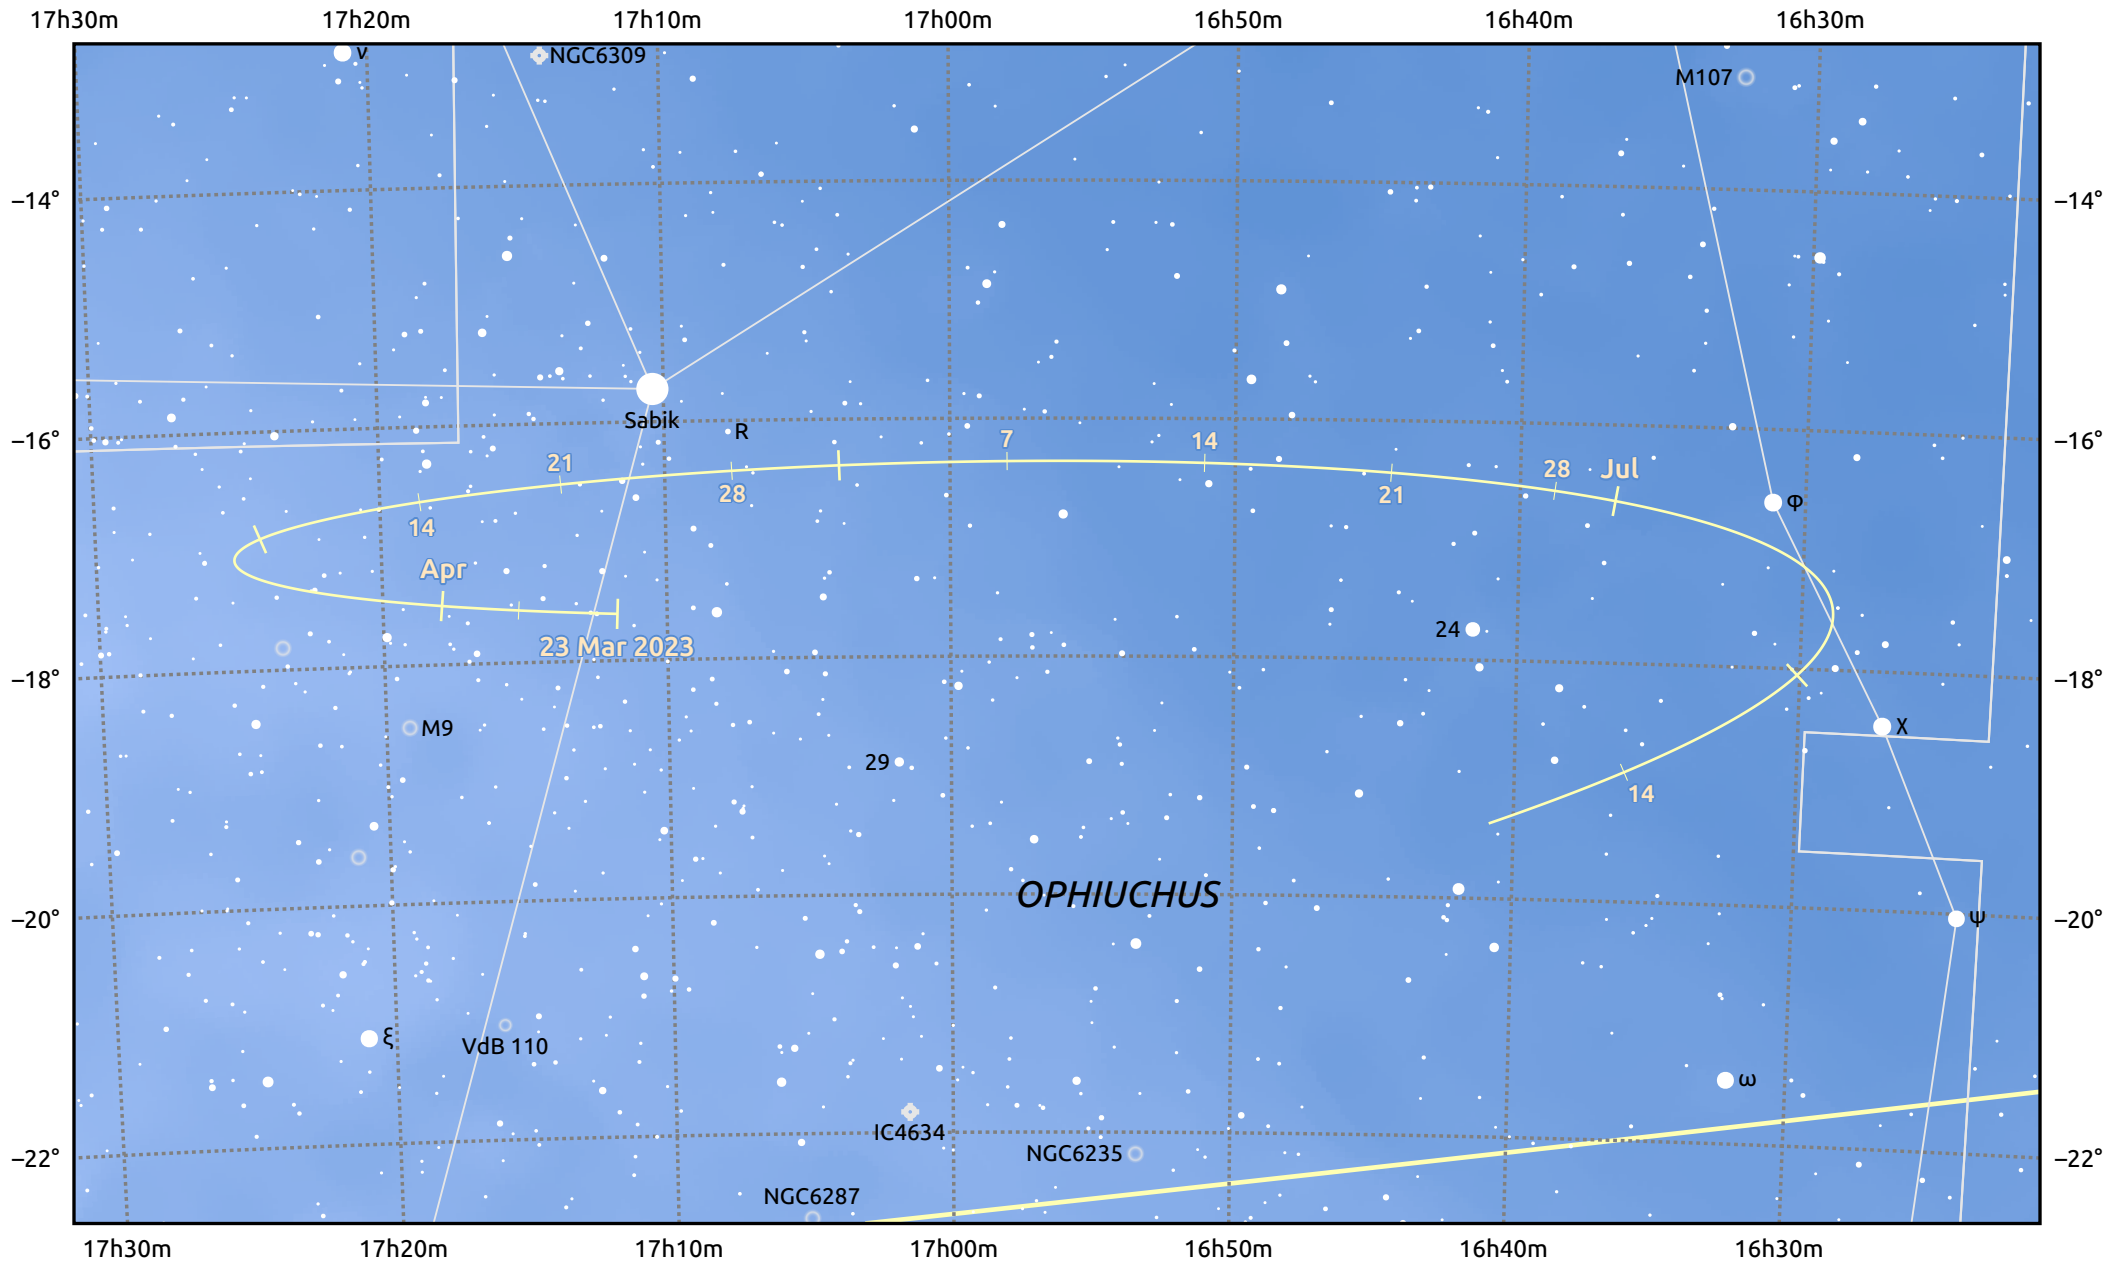

# The path of Asteroid 11 Parthenope around opposition on 6 Jun 2023

© Dominic Ford 2011–2025. Date markers placed at midnight UTC. Downloaded from <https://in-the-sky.org>

Magnitude scale: 10.0 9.0 8.0 7.0 6.0 5.0 4.0 3.0 2.0

Ecliptic Plane

Galaxy Bright nebula Open cluster Globular cluster Planetary nebula

Date	Mag	Phase
2023 Apr 1	11.1	96%
2023 May 1	10.4	98%
2023 May 8	10.2	99%
2023 Jun 1	9.6	100%
2023 Jul 1	10.0	99%
2023 Aug 1	10.6	96%