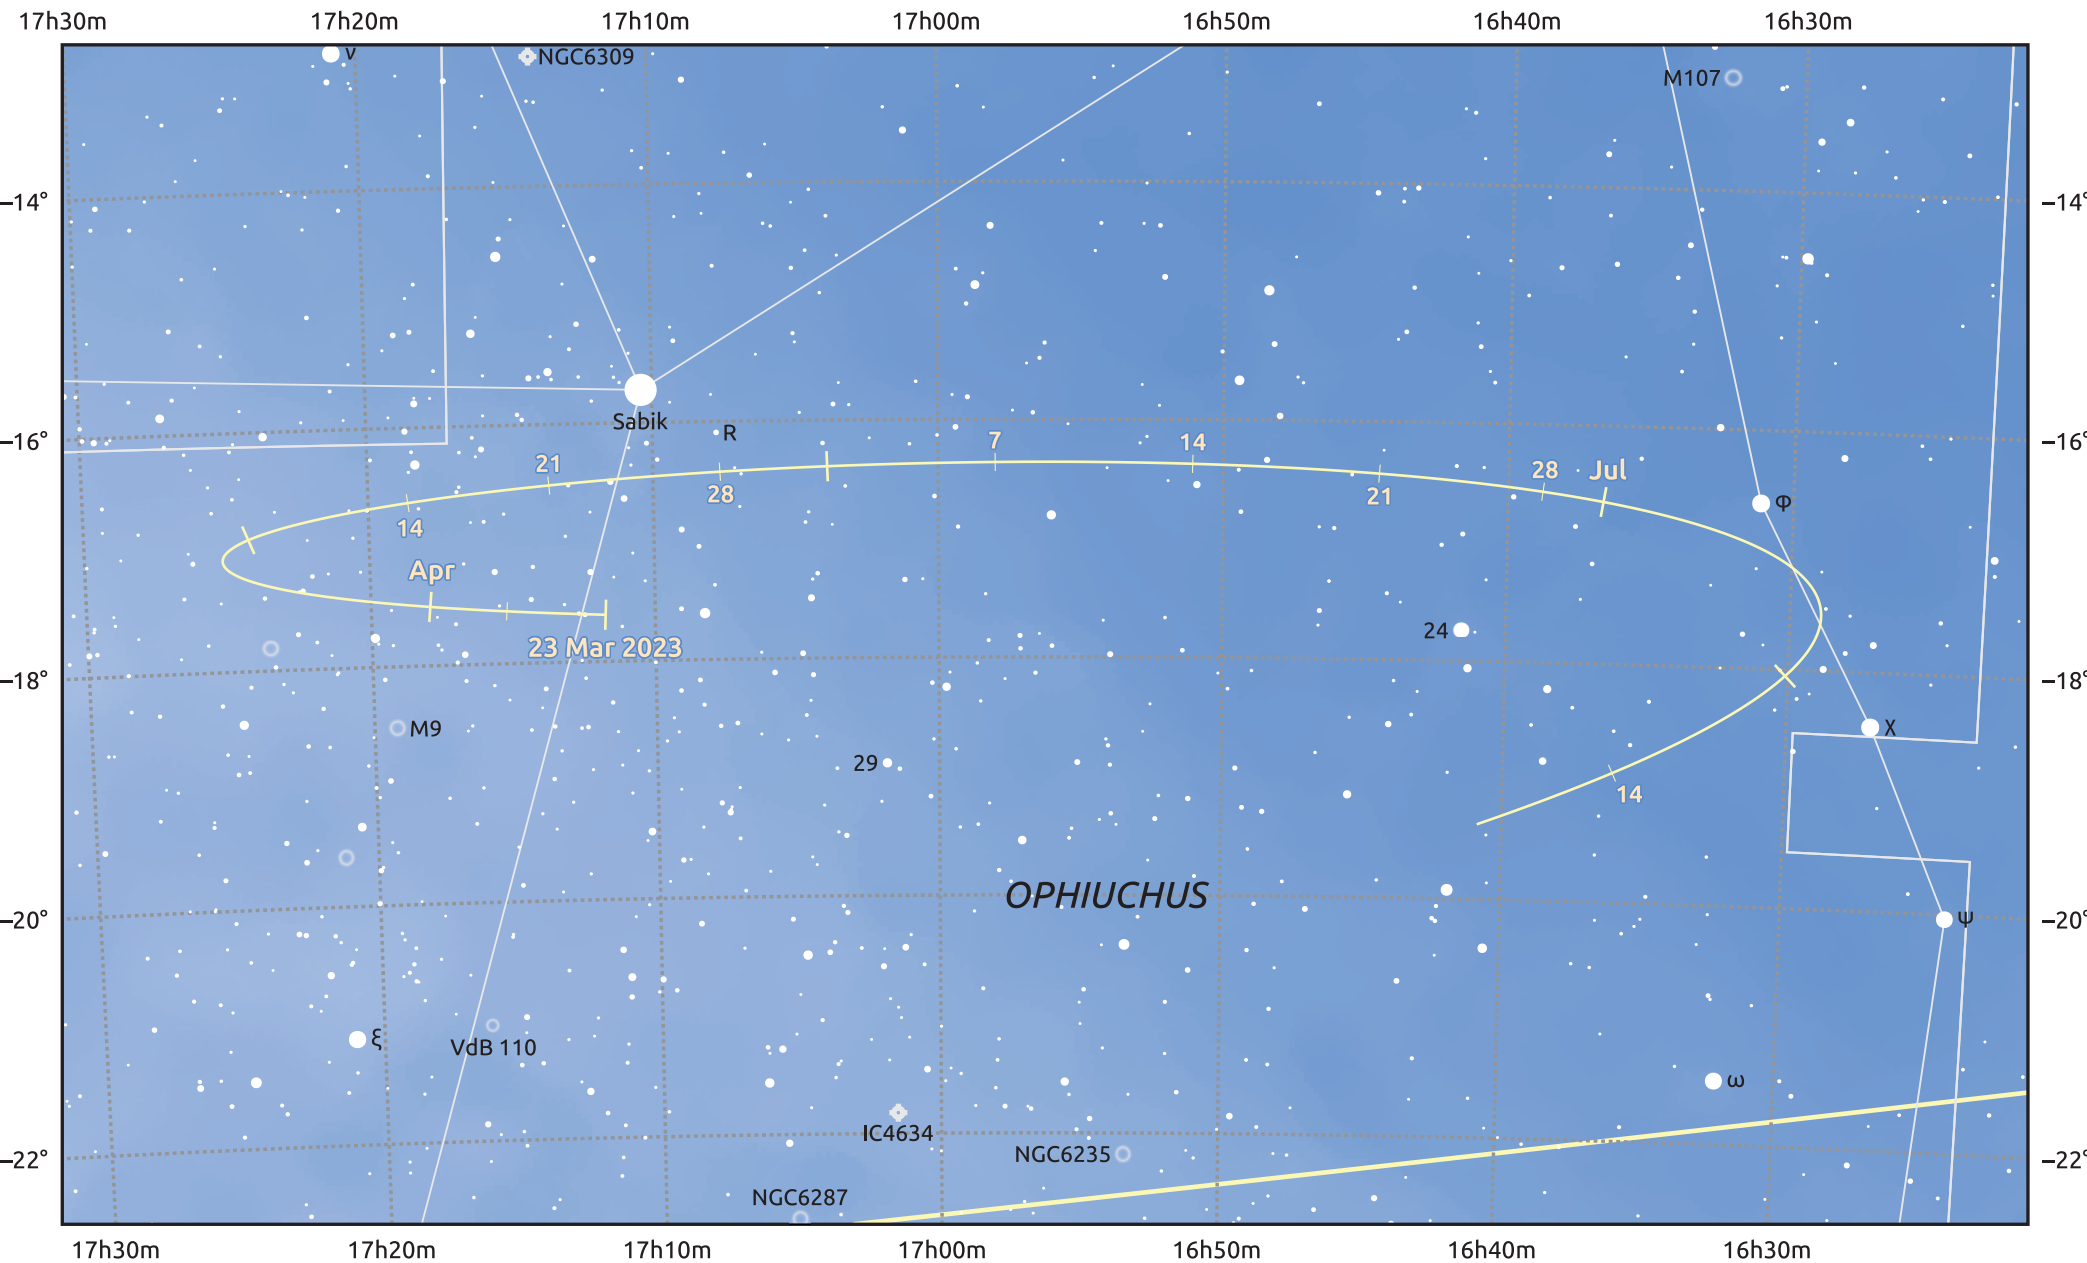

# The path of Asteroid 11 Parthenope around opposition on 6 Jun 2023

© Dominic Ford 2011–2025. Date markers placed at midnight UTC. Downloaded from <https://in-the-sky.org>

Magnitude scale: 10.0 9.0 8.0 7.0 6.0 5.0 4.0 3.0 2.0

— Ecliptic Plane

Galaxy Bright nebula Open cluster Globular cluster Planetary nebula

Date	Mag	Phase
2023 Apr 1	11.1	96%
2023 May 1	10.4	98%
2023 May 8	10.2	99%
2023 Jun 1	9.6	100%
2023 Jul 1	10.0	99%
2023 Aug 1	10.6	96%