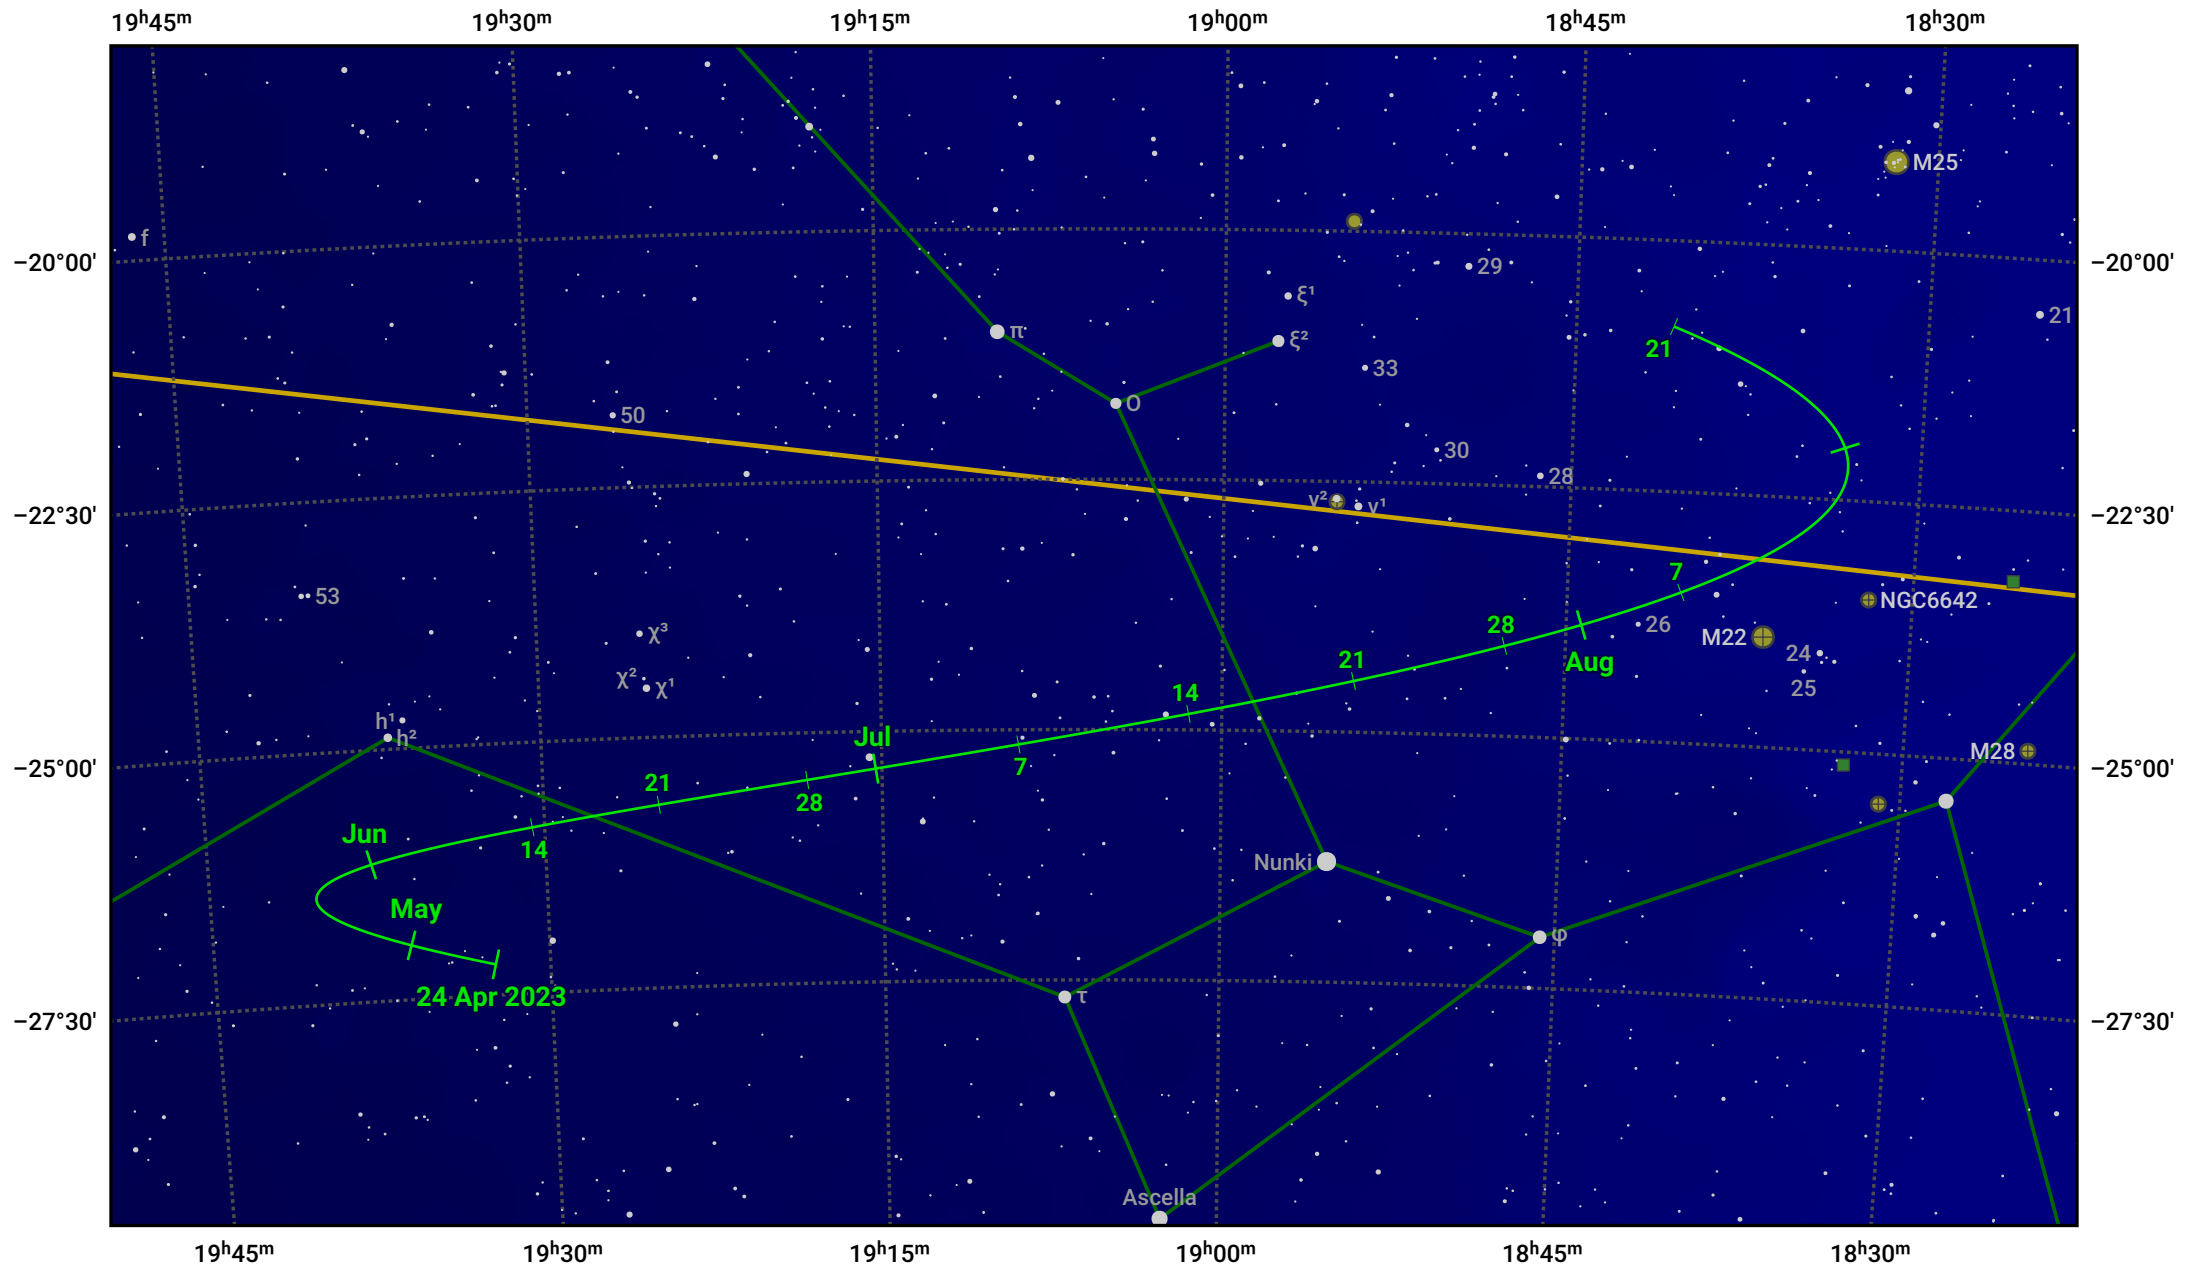

The path of Asteroid 15 Eunomia around opposition on 8 Jul 2023

© Dominic Ford 2011–2024. Date markers placed at midnight UTC. Downloaded from <https://in-the-sky.org>

Magnitude scale: • 9.0 • 8.0 • 7.0 • 6.0 • 5.0 • 4.0 • 3.0 • 2.0

— Ecliptic Plane

● Galaxy ■ Bright nebula ● Open cluster ⊕ Globular cluster

Date	Mag
2023 May 1	10.5
2023 Jun 1	9.8
2023 Jun 11	9.6
2023 Jul 1	9.0
2023 Aug 1	9.4
2023 Sep 1	9.9