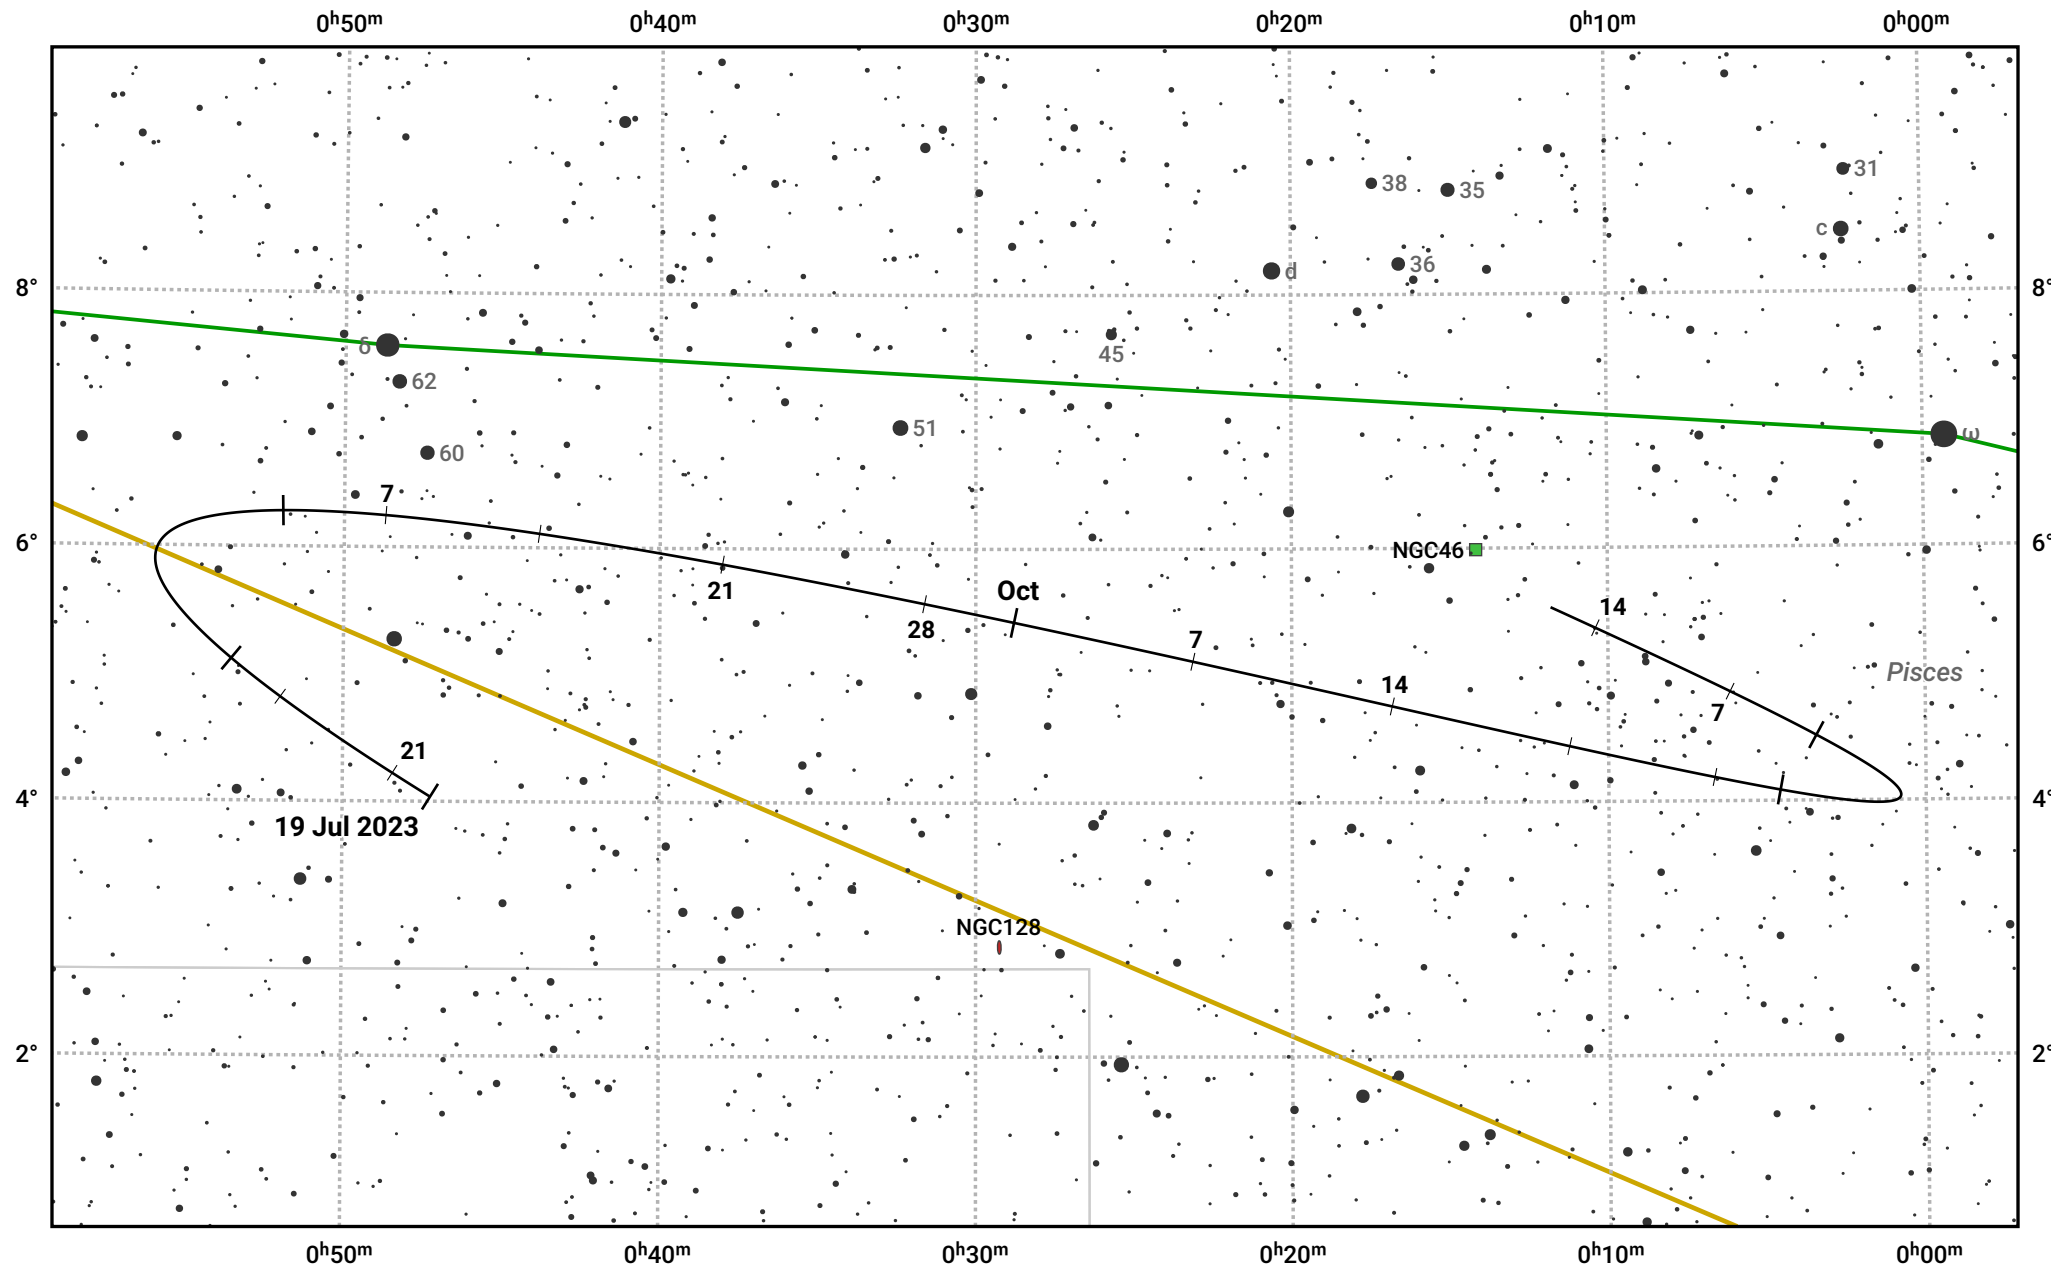

The path of Asteroid 29 Amphitrite around opposition on 2 Oct 2023

© Dominic Ford 2011–2024. Date markers placed at midnight UTC. Downloaded from <https://in-the-sky.org>

Magnitude scale: 11.0 10.0 9.0 8.0 7.0 6.0 5.0 4.0

— Ecliptic Plane

Galaxy Bright nebula Open cluster Globular cluster

Date	Mag	Phase
2023 Aug 1	10.4	96%
2023 Sep 1	9.7	99%
2023 Sep 5	9.6	99%
2023 Oct 1	8.9	100%
2023 Nov 1	9.6	99%
2023 Dec 1	10.3	96%