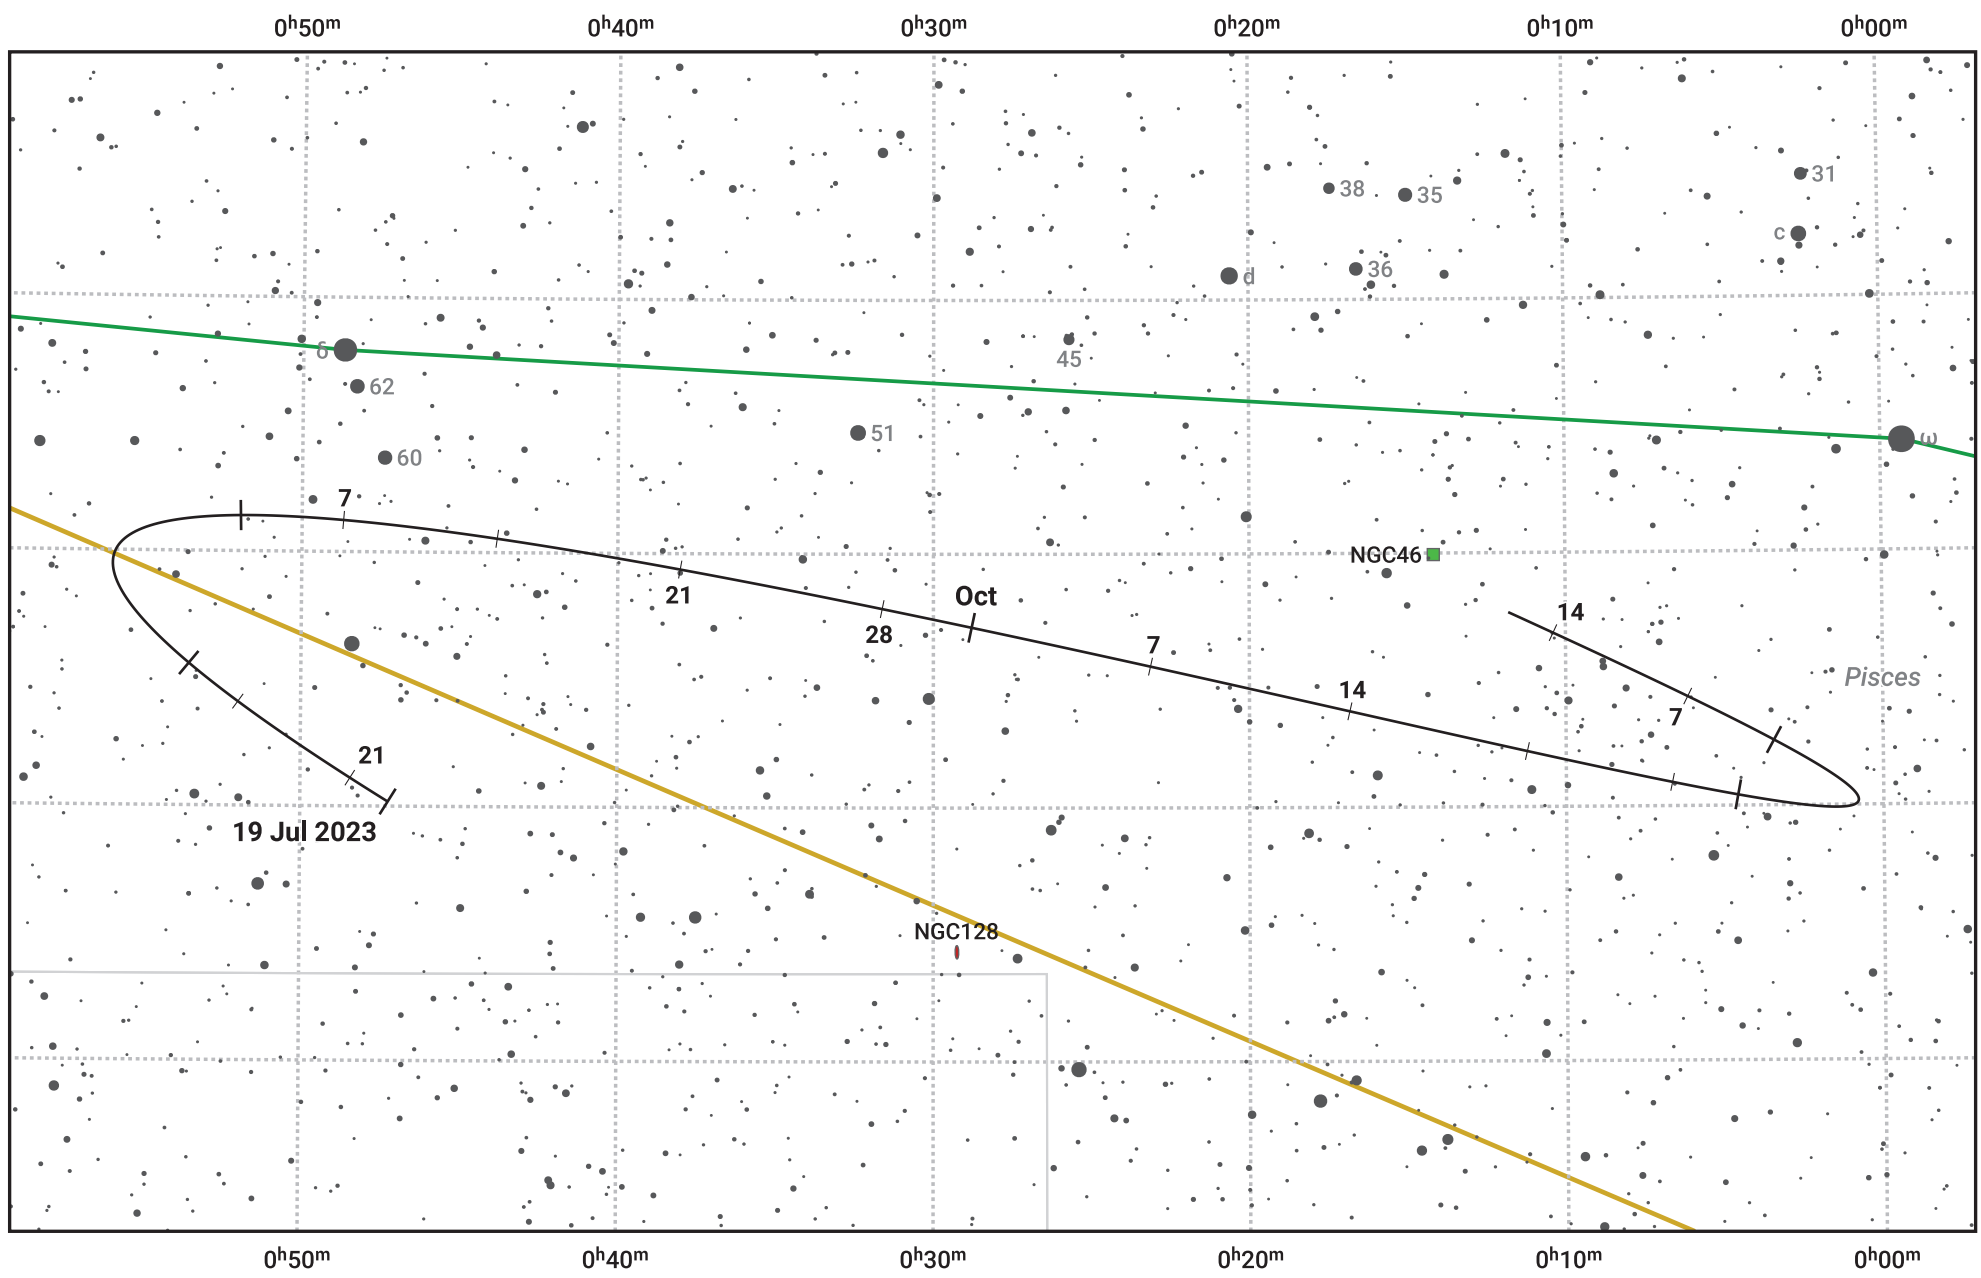

The path of Asteroid 29 Amphitrite around opposition on 2 Oct 2023

© Dominic Ford 2011–2024. Date markers placed at midnight UTC. Downloaded from <https://in-the-sky.org>

Magnitude scale: 11.0 10.0 9.0 8.0 7.0 6.0 5.0 4.0

— Ecliptic Plane

Galaxy Bright nebula Open cluster Globular cluster

Date	Mag	Phase
2023 Aug 1	10.4	96%
2023 Sep 1	9.7	99%
2023 Sep 5	9.6	99%
2023 Oct 1	8.9	100%
2023 Nov 1	9.6	99%
2023 Dec 1	10.3	96%